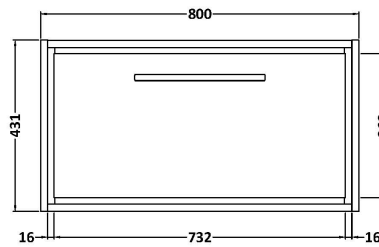

### Product Dimensions

Height (mm):	431
Width (mm):	800
Depth (mm):	455
Nett Weight (kg):	30

### Packaging Dimensions

Height (mm):	470
Width (mm):	832
Depth (mm):	480
Gross Weight (kg):	30.5

### Outer Box Dimensions (If Applicable)

Height (mm):	
Width (mm):	
Depth (mm):	
Gross Weight (kg):	
Barcode:	5056678482612

### Product Dimensions

Height (mm):	45
Width (mm):	813
Depth (mm):	461
Nett Weight (kg):	22.2