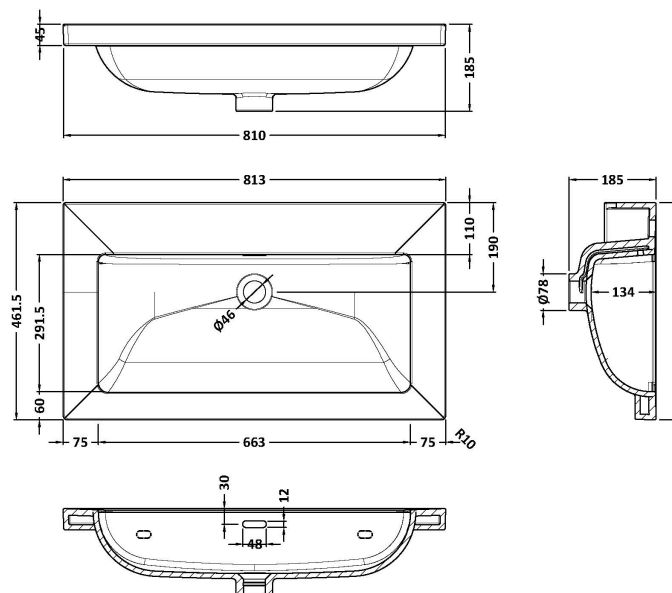

### Product Dimensions

Height (mm):	431
Width (mm):	800
Depth (mm):	455
Nett Weight (kg):	30

### Packaging Dimensions

Height (mm):	470
Width (mm):	832
Depth (mm):	480
Gross Weight (kg):	30.5

### Outer Box Dimensions (If Applicable)

Height (mm):	
Width (mm):	
Depth (mm):	
Gross Weight (kg):	
Barcode:	5056678482612

### Product Dimensions

Height (mm):	45
Width (mm):	813
Depth (mm):	461
Nett Weight (kg):	22.2