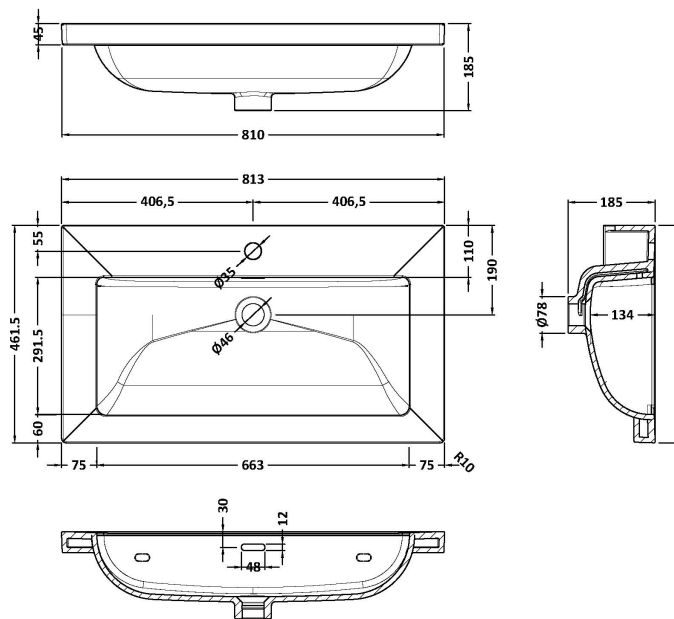

### Outer Box Dimensions (If Applicable)

Height (mm):	
Width (mm):	
Depth (mm):	
Gross Weight (kg):	
Barcode:	5056678482612

### Product Dimensions

Height (mm):	45
Width (mm):	813
Depth (mm):	461
Nett Weight (kg):	22.2

### Outer Box Dimensions (If Applicable)

Height (mm):	
Width (mm):	
Depth (mm):	
Gross Weight (kg):	
Barcode:	5056678485255