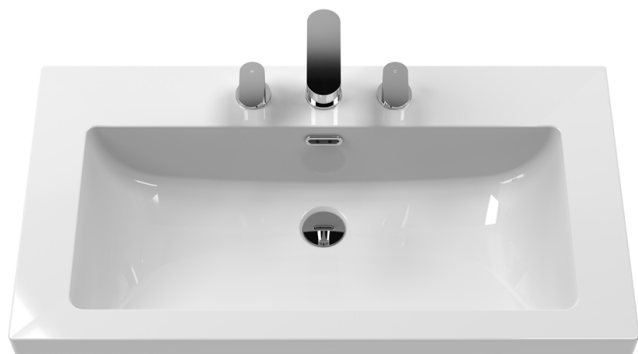

Sales Code: CBM635

Description: 800 X 460 Contemporary Basin 3Th

Product Dimensions

Height (mm):	45
Width (mm):	813
Depth (mm):	461
Nett Weight (kg):	22.2

Packaging Dimensions

Height (mm):	490
Width (mm):	850
Depth (mm):	220
Gross Weight (kg):	22.5

Packaging Data

Box Colour:	Brown Cardboard Box - Printed
Box Qty:	1
Label Size:	100 x 50
Label Colour:	White Label
Label Qty:	2

Outer Box Dimensions (If Applicable)

Height (mm):	
Width (mm):	
Depth (mm):	
Gross Weight (kg):	
Barcode:	5056678485279

Product Details

Country of Origin:	Utd.Arab.Emir.
Fitting Instruction:	No
Certification: CE & UKCA:	No WRAS: N/A WRAS No: N/A
Product Material:	Fireclay
Fixing Supplied:	No

Pans/Bidets: Trap Style: N/A Includes Seat: Not Applicable

Seats: Seat Type: N/A Material: Not Applicable
Function: Not Applicable Hinge Type: Not Applicable
Hinge Material: Not Applicable

Cisterns: Operating Type: Not Applicable Fittings: Not Applicable
Lever Type: Not Applicable

Basins: Tap Hole: Three Tapholes Chain Stay Hole: No
Template: Not Required Waste Type Req: Slotted
Overflow Inc: Yes Overflow Cover: Yes
Inner Bowl Depth (mm): 134mm