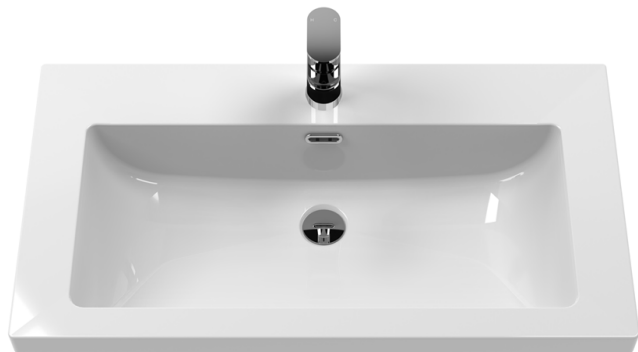

Sales Code: CBM605

Description: 800 X 460 Contemporary Basin 1Th

Product Dimensions

Height (mm):	45
Width (mm):	813
Depth (mm):	461
Nett Weight (kg):	22.2

Packaging Dimensions

Height (mm):	490
Width (mm):	850
Depth (mm):	220
Gross Weight (kg):	22.5

Packaging Data

Box Colour:	Brown Cardboard Box - Printed
Box Qty:	1
Label Size:	100 x 50
Label Colour:	White Label
Label Qty:	2

Outer Box Dimensions (If Applicable)

Height (mm):	
Width (mm):	
Depth (mm):	
Gross Weight (kg):	
Barcode:	5056678485262

Product Details

Country of Origin:	Utd.Arab.Emir.	
Fitting Instruction:	No	
Certification: CE & UKCA:	No	WRAS: N/A WRAS No: N/A
Product Material:	Fireclay	
Fixing Supplied:	No	

Pans/Bidets: Trap Style: N/A Includes Seat: Not Applicable

Seats: Seat Type: N/A Material: Not Applicable
Function: Not Applicable Hinge Type: Not Applicable
Hinge Material: Not Applicable

Cisterns: Operating Type: Not Applicable Fittings: Not Applicable
Lever Type: Not Applicable

Basins: Tap Hole: One Taphole Chain Stay Hole: No
Template: Not Required Waste Type Req: Slotted
Overflow Inc: Yes Overflow Cover: Yes
Inner Bowl Depth (mm): 134mm