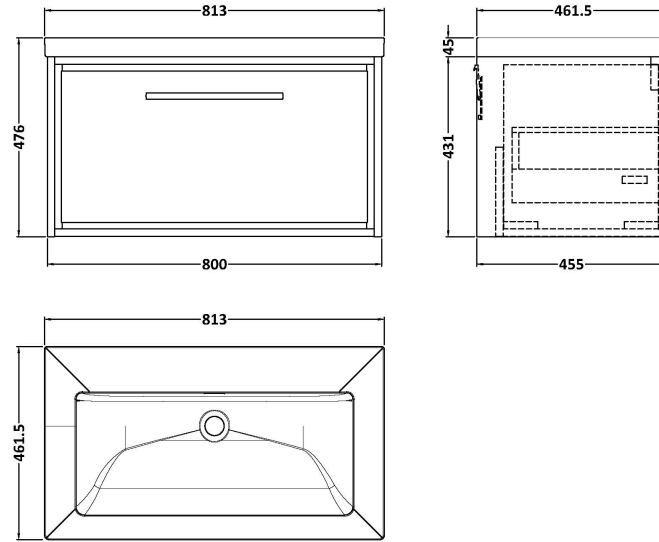

Sales Code: LIL2225K

Description: 800 Wh Single Drawer Unit & Basin 0Th

Packaging Details

Barcode: 5056678487402