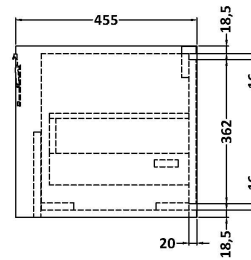

### Product Dimensions

Height (mm):	431
Width (mm):	800
Depth (mm):	455
Nett Weight (kg):	30

### Packaging Dimensions

Height (mm):	470
Width (mm):	832
Depth (mm):	480
Gross Weight (kg):	30.5

### Outer Box Dimensions (If Applicable)

Height (mm):	
Width (mm):	
Depth (mm):	
Gross Weight (kg):	
Barcode:	5056678482612

### Product Dimensions

Height (mm):	45
Width (mm):	813
Depth (mm):	461
Nett Weight (kg):	22.2