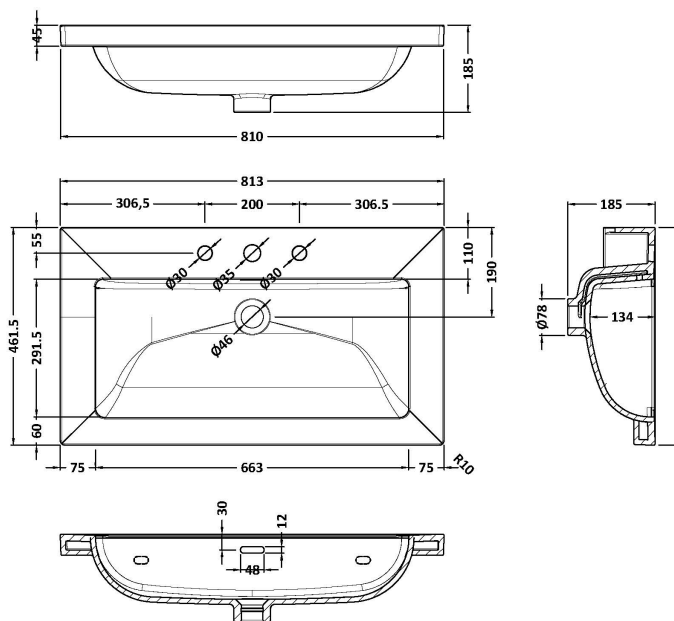

### Outer Box Dimensions (If Applicable)

Height (mm):	
Width (mm):	
Depth (mm):	
Gross Weight (kg):	
Barcode:	5056678482612

### Product Dimensions

Height (mm):	45
Width (mm):	813
Depth (mm):	461
Nett Weight (kg):	22.2

### Outer Box Dimensions (If Applicable)

Height (mm):	
Width (mm):	
Depth (mm):	
Gross Weight (kg):	
Barcode:	5056678485262