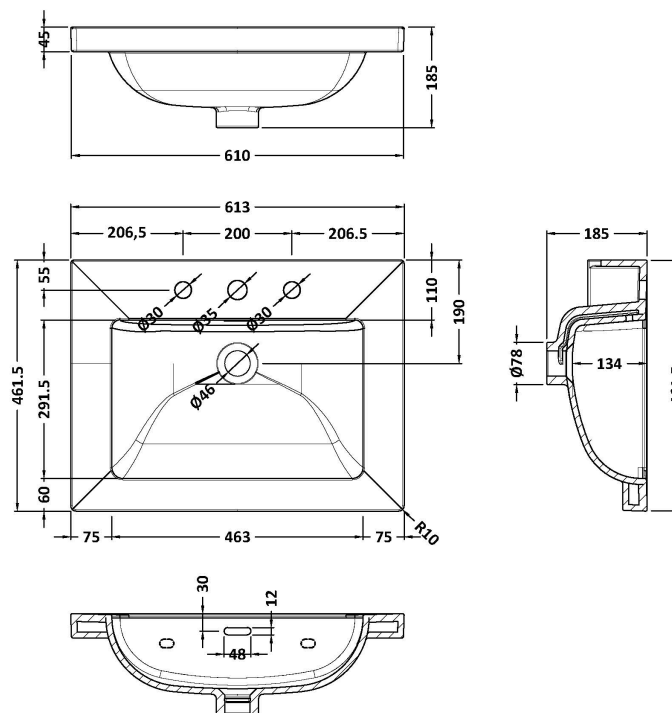

### Outer Box Dimensions (If Applicable)

Height (mm):	
Width (mm):	
Depth (mm):	
Gross Weight (kg):	
Barcode:	5056678485651

### Product Dimensions

Height (mm):	45
Width (mm):	613
Depth (mm):	461
Nett Weight (kg):	17

### Outer Box Dimensions (If Applicable)

Height (mm):	
Width (mm):	
Depth (mm):	
Gross Weight (kg):	
Barcode:	5056678485231