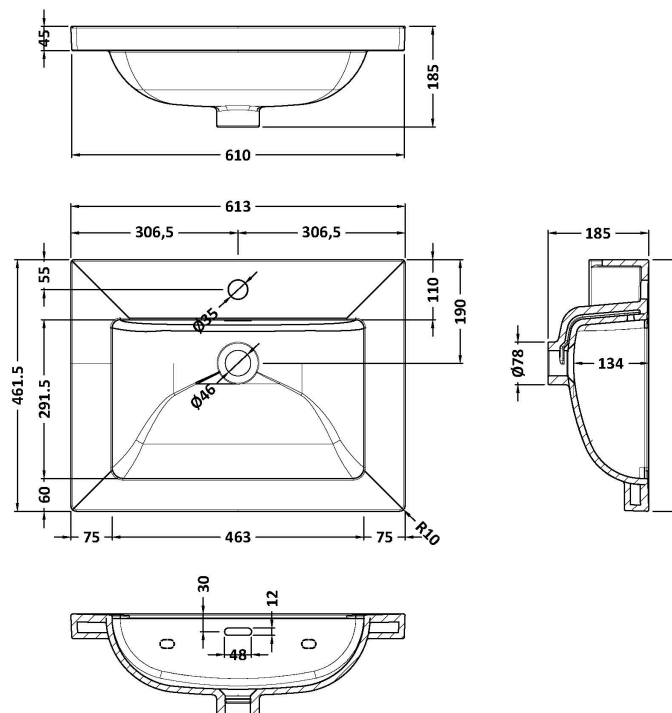

### Product Dimensions

Height (mm):	800
Width (mm):	600
Depth (mm):	455
Nett Weight (kg):	38.5

### Outer Box Dimensions (If Applicable)

Height (mm):	
Width (mm):	
Depth (mm):	
Gross Weight (kg):	
Barcode:	5056678485651

### Product Dimensions

Height (mm):	45
Width (mm):	613
Depth (mm):	461
Nett Weight (kg):	17

### Packaging Dimensions

Height (mm):	490
Width (mm):	650
Depth (mm):	220
Gross Weight (kg):	17.3