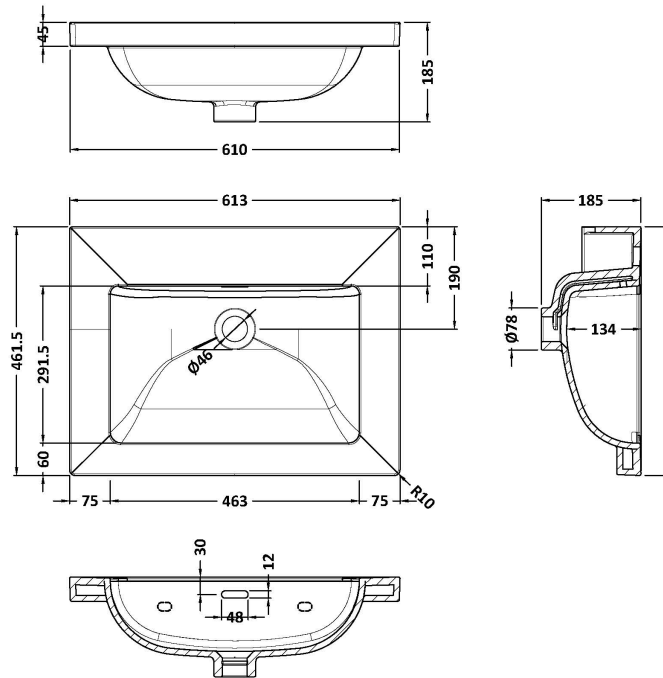

Sales Code: CBM613

Description: 600 X 460 Contemporary Basin 0Th

Product Dimensions

Height (mm):	45
Width (mm):	613
Depth (mm):	461
Nett Weight (kg):	17

Packaging Dimensions

Height (mm):	490
Width (mm):	650
Depth (mm):	220
Gross Weight (kg):	17.3

Packaging Data

Box Colour:	Brown Cardboard Box - Printed
Box Qty:	1
Label Size:	100 x 50
Label Colour:	White Label
Label Qty:	2

Outer Box Dimensions (If Applicable)

Height (mm):	
Width (mm):	
Depth (mm):	
Gross Weight (kg):	
Barcode:	5056678485224

Product Details

Country of Origin:	Utd.Arab.Emir.	
Fitting Instruction:	No	
Certification: CE & UKCA: No	WRAS: N/A	WRAS No: N/A
Product Material:	Fireclay	
Fixing Supplied:	No	

Pans/Bidets: Trap Style: N/A Includes Seat: Not Applicable

Seats: Seat Type: N/A Material: Not Applicable
Function: Not Applicable Hinge Type: Not Applicable
Hinge Material: Not Applicable

Cisterns: Operating Type: Not Applicable Fittings: Not Applicable
Lever Type: Not Applicable

Basins: Tap Hole: Not Applicable Chain Stay Hole: No
Template: Not Required Waste Type Req: Slotted
Overflow Inc: Yes Overflow Cover: Yes
Inner Bowl Depth (mm): 135 mm