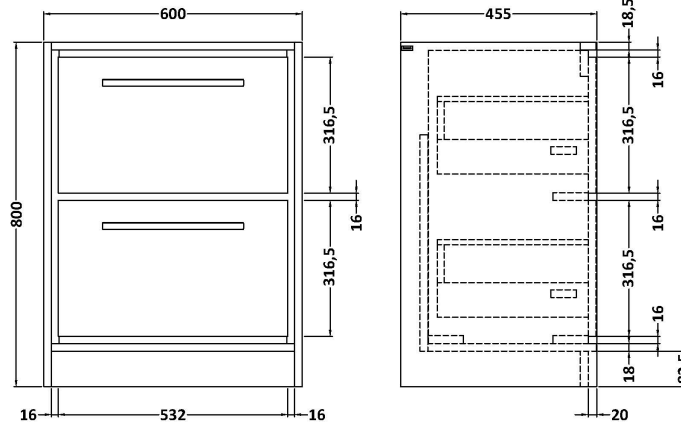

### Product Dimensions

Height (mm):	800
Width (mm):	600
Depth (mm):	455
Nett Weight (kg):	38.5

### Packaging Dimensions

Height (mm):	840
Width (mm):	632
Depth (mm):	480
Gross Weight (kg):	39

### Product Dimensions

Height (mm):	45
Width (mm):	613
Depth (mm):	461
Nett Weight (kg):	17

### Packaging Dimensions

Height (mm):	490
Width (mm):	650
Depth (mm):	220
Gross Weight (kg):	17.3