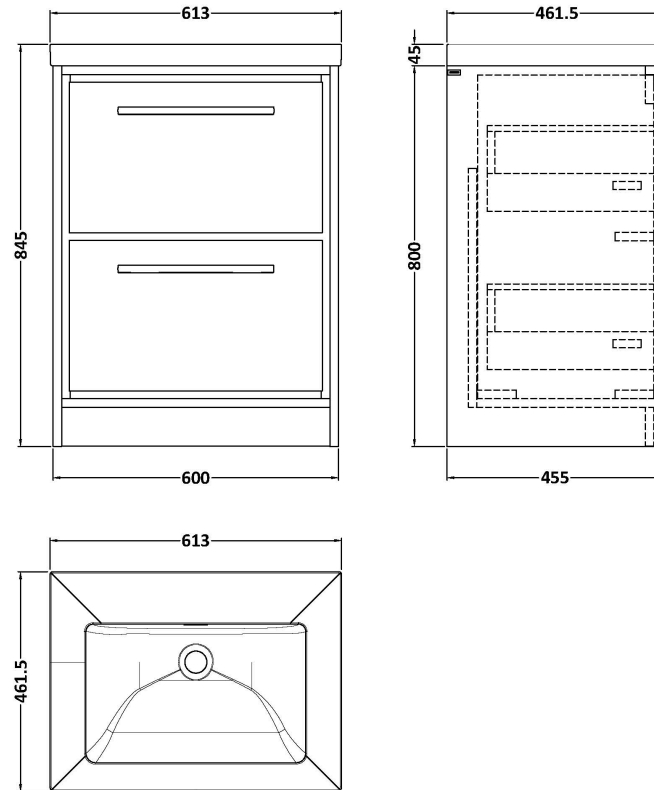

Sales Code: LIL2233K

Description: 600 Fs 2-Drawer Unit & Basin 0Th

Packaging Details

Barcode: 5056678487075