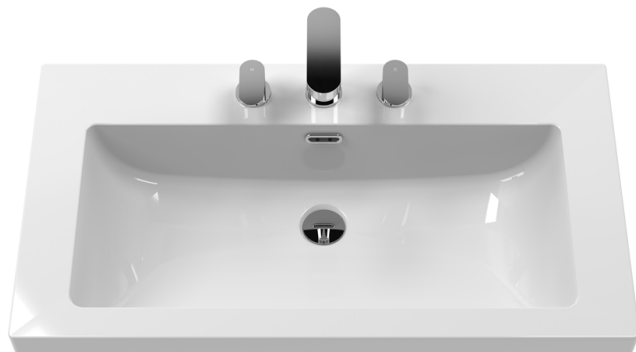

Pans/Bidets: Trap Style: N/A Includes Seat: Not Applicable

Seats: Seat Type: N/A Material: Not Applicable
Function: Not Applicable Hinge Type: Not Applicable
Hinge Material: Not Applicable

Cisterns: Operating Type: Not Applicable Fittings: Not Applicable
Lever Type: Not Applicable

Basins: Tap Hole: One Taphole Chain Stay Hole: No
Template: Not Required Waste Type Req: Slotted
Overflow Inc: Yes Overflow Cover: Yes
Inner Bowl Depth (mm): 134mm

Sales Code: CBM635

Description: 800 X 460 Contemporary Basin 3Th