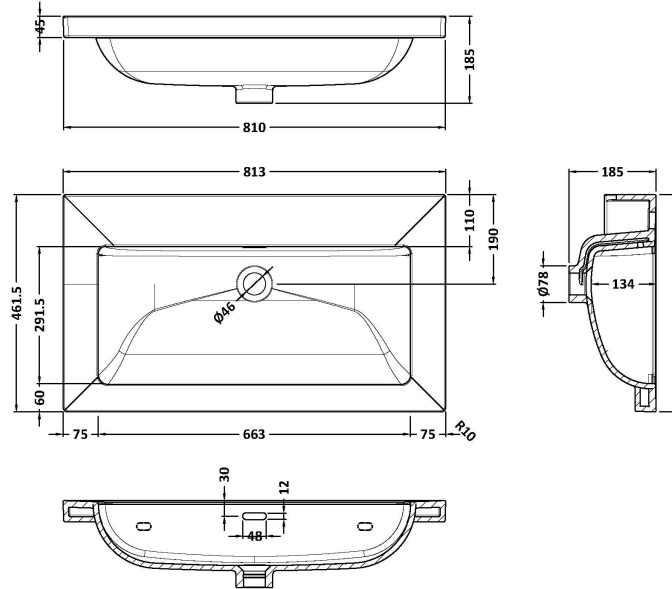

Packaging Dimensions

Height (mm):	840
Width (mm):	832
Depth (mm):	480
Gross Weight (kg):	52

Packaging Data

Box Colour:	Brown Cardboard Box - Printed
Box Qty:	0
Label Size:	0 x 0
Label Colour:	White Label
Label Qty:	2

Outer Box Dimensions (If Applicable)

Height (mm):	
Width (mm):	
Depth (mm):	
Gross Weight (kg):	
Barcode:	5056678485682

Product Details

Country of Origin:	China
Fitting Instruction:	No
CE & UKCA:	N/A
FSC Certified Materials:	Yes
Colour:	Graphite Grey Woodgrain
Construction Method:	Cam & Wood Dowel
Construction Type:	Rigid
Cabinet Finish:	MFC Textured Woodgrain
Fascia Finish:	MFC Textured Woodgrain
Cabinet Thickness (mm):	18
Fascia Thickness (mm):	18
Drawer Included:	Yes
Drawer Type:	80mm High Metal S/C Inc Galler
No of Shelves:	0
Hinge Type:	Not Applicable
Hinge Included:	Not Applicable
Adjustable Legs:	No, Not Required
Fixings Included:	Yes
Handle Style:	Contemporary
Waste Shroud:	Yes
Handle Included:	Yes, Supplied
Handle Type:	D-Shape

Sales Code: CBM615

Description: 800 X 460 Contemporary Basin 0Th

Product Dimensions

Height (mm):	45
Width (mm):	813
Depth (mm):	461
Nett Weight (kg):	22.2

Packaging Dimensions

Height (mm):	490
Width (mm):	850
Depth (mm):	220
Gross Weight (kg):	22.5

Packaging Data

Box Colour:	Brown Cardboard Box - Printed
Box Qty:	1
Label Size:	100 x 50
Label Colour:	White Label
Label Qty:	2

Outer Box Dimensions (If Applicable)

Height (mm):	
Width (mm):	
Depth (mm):	
Gross Weight (kg):	
Barcode:	5056678485255