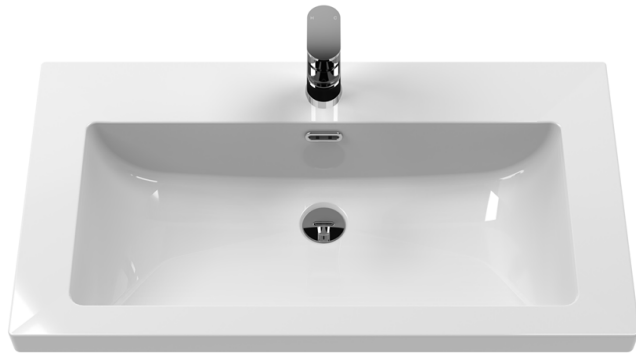

Sales Code: LIL2235K

Description: 800 Fs 2-Drawer Unit & Basin 0Th

Packaging Details

Barcode: 5056678487341

Sales Code: NFF2235

Description: 800 Fs 2-Drawer Unit (455 Deep)

Product Dimensions

Height (mm):	800
Width (mm):	800
Depth (mm):	455
Nett Weight (kg):	51.5

Basins: Tap Hole: Not Applicable Chain Stay Hole: No
Template: Not Required Waste Type Req: Slotted
Overflow Inc: Yes Overflow Cover: Yes
Inner Bowl Depth (mm): 134mm

Sales Code: CBM605

Description: 800 X 460 Contemporary Basin 1Th