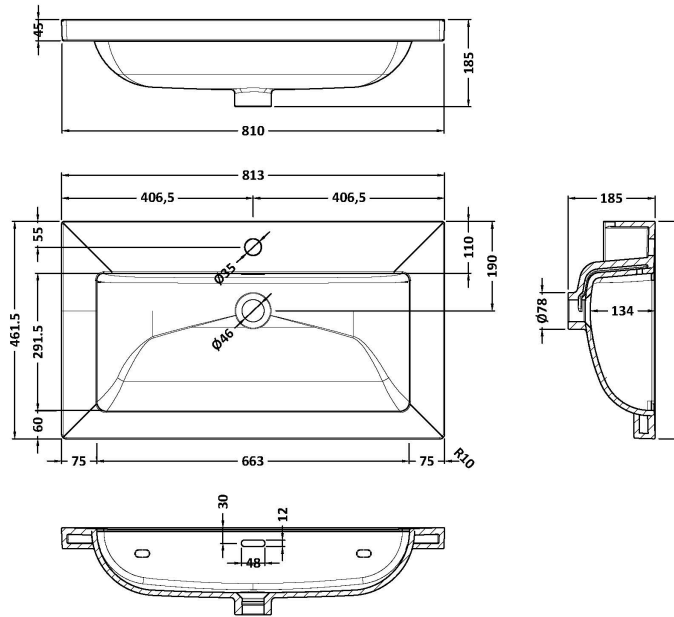

Sales Code: CBM615

Description: 800 X 460 Contemporary Basin 0Th

Product Dimensions

Height (mm):	45
Width (mm):	813
Depth (mm):	461
Nett Weight (kg):	22.2

Packaging Dimensions

Height (mm):	490
Width (mm):	850
Depth (mm):	220
Gross Weight (kg):	22.5

Packaging Data

Box Colour:	Brown Cardboard Box - Printed
Box Qty:	1
Label Size:	100 x 50
Label Colour:	White Label
Label Qty:	2

Outer Box Dimensions (If Applicable)

Height (mm):	
Width (mm):	
Depth (mm):	
Gross Weight (kg):	
Barcode:	5056678485255

Product Dimensions

Height (mm):	45
Width (mm):	813
Depth (mm):	461
Nett Weight (kg):	22.2

Packaging Dimensions

Height (mm):	490
Width (mm):	850
Depth (mm):	220
Gross Weight (kg):	22.5

Packaging Data

Box Colour:	Brown Cardboard Box - Printed
Box Qty:	1
Label Size:	100 x 50
Label Colour:	White Label
Label Qty:	2

Outer Box Dimensions (If Applicable)

Height (mm):	
Width (mm):	
Depth (mm):	
Gross Weight (kg):	
Barcode:	5056678485262

Product Details

Country of Origin:	Utd.Arab.Emir.
Fitting Instruction:	No
Certification: CE & UKCA: No	WRAS: N/A WRAS No: N/A
Product Material:	Fireclay
Fixing Supplied:	No