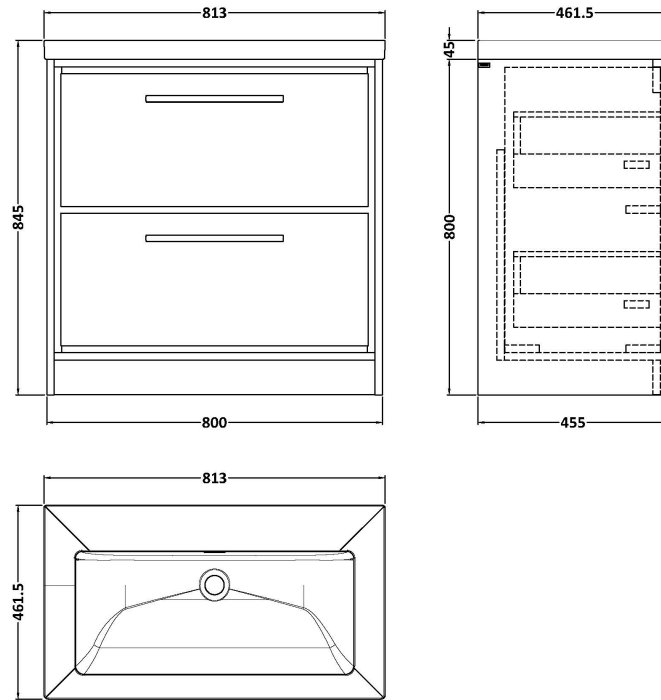

Sales Code: LIL2235K

Description: 800 Fs 2-Drawer Unit & Basin 0Th

Packaging Details

Barcode: 5056678487341

Sales Code: NFF2235

Description: 800 Fs 2-Drawer Unit (455 Deep)

Product Dimensions

Height (mm):	800
Width (mm):	800
Depth (mm):	455
Nett Weight (kg):	51.5

Packaging Dimensions

Height (mm):	840
Width (mm):	832
Depth (mm):	480
Gross Weight (kg):	52

Packaging Data

Box Colour:	Brown Cardboard Box - Printed
Box Qty:	0
Label Size:	0 x 0
Label Colour:	White Label
Label Qty:	2

Outer Box Dimensions (If Applicable)

Height (mm):	
Width (mm):	
Depth (mm):	
Gross Weight (kg):	
Barcode:	5056678485682

Product Details

Country of Origin:	China
Fitting Instruction:	No
CE & UKCA:	N/A
FSC Certified Materials:	Yes
Colour:	Graphite Grey Woodgrain
Construction Method:	Cam & Wood Dowel
Construction Type:	Rigid
Cabinet Finish:	MFC Textured Woodgrain
Fascia Finish:	MFC Textured Woodgrain
Cabinet Thickness (mm):	18
Fascia Thickness (mm):	18
Drawer Included:	Yes
Drawer Type:	80mm High Metal S/C Inc Galler
No of Shelves:	0
Hinge Type:	Not Applicable
Hinge Included:	Not Applicable
Adjustable Legs:	No, Not Required
Fixings Included:	Yes
Handle Style:	Contemporary
Waste Shroud:	Yes
Handle Included:	Yes, Supplied
Handle Type:	D-Shape

Sales Code: CBM615

Description: 800 X 460 Contemporary Basin 0Th

Product Dimensions

Height (mm):	45
Width (mm):	813
Depth (mm):	461
Nett Weight (kg):	22.2

Packaging Dimensions

Height (mm):	490
Width (mm):	850
Depth (mm):	220
Gross Weight (kg):	22.5