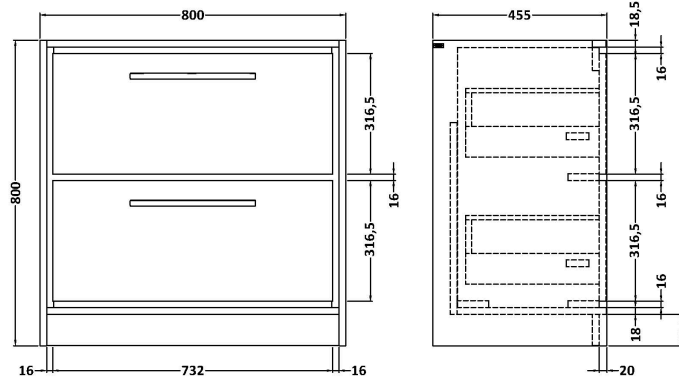

Sales Code: LIL2235K

Description: 800 Fs 2-Drawer Unit & Basin 0Th

Packaging Details

Barcode: 5056678487341

Sales Code: NFF2235

Description: 800 Fs 2-Drawer Unit (455 Deep)

Product Dimensions

Height (mm):	800
Width (mm):	800
Depth (mm):	455
Nett Weight (kg):	51.5

Packaging Dimensions

Height (mm):	840
Width (mm):	832
Depth (mm):	480
Gross Weight (kg):	52

Packaging Data

Box Colour:	Brown Cardboard Box - Printed
Box Qty:	0
Label Size:	0 x 0
Label Colour:	White Label
Label Qty:	2

Outer Box Dimensions (If Applicable)

Height (mm):	
Width (mm):	
Depth (mm):	
Gross Weight (kg):	
Barcode:	5056678485682

Product Details

Country of Origin:	China
Fitting Instruction:	No
CE & UKCA:	N/A
FSC Certified Materials:	Yes
Colour:	Graphite Grey Woodgrain
Construction Method:	Cam & Wood Dowel
Construction Type:	Rigid
Cabinet Finish:	MFC Textured Woodgrain
Fascia Finish:	MFC Textured Woodgrain
Cabinet Thickness (mm):	18
Fascia Thickness (mm):	18
Drawer Included:	Yes
Drawer Type:	80mm High Metal S/C Inc Galler
No of Shelves:	0
Hinge Type:	Not Applicable
Hinge Included:	Not Applicable
Adjustable Legs:	No, Not Required
Fixings Included:	Yes
Handle Style:	Contemporary
Waste Shroud:	Yes
Handle Included:	Yes, Supplied
Handle Type:	D-Shape

Sales Code: CBM615

Description: 800 X 460 Contemporary Basin 0Th

Product Dimensions

Height (mm):	45
Width (mm):	813
Depth (mm):	461
Nett Weight (kg):	22.2

Packaging Dimensions

Height (mm):	490
Width (mm):	850
Depth (mm):	220
Gross Weight (kg):	22.5