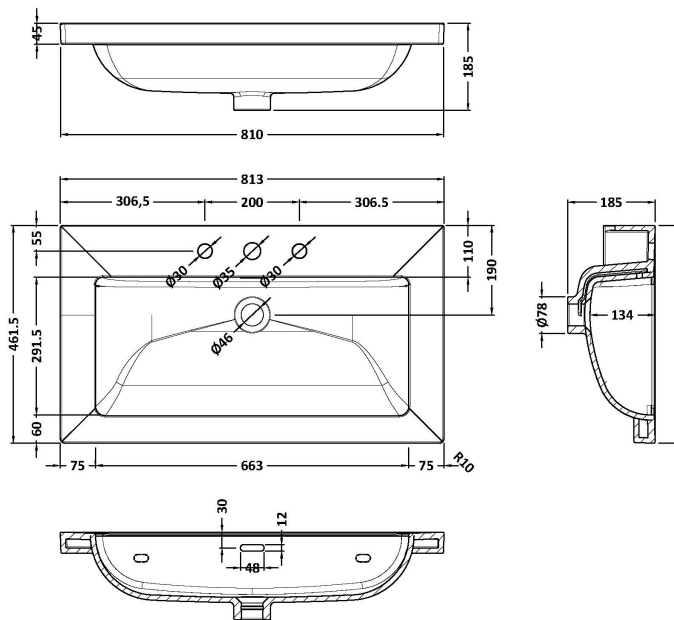

Product Dimensions

Height (mm):	45
Width (mm):	813
Depth (mm):	461
Nett Weight (kg):	22.2

Packaging Dimensions

Height (mm):	490
Width (mm):	850
Depth (mm):	220
Gross Weight (kg):	22.5

Packaging Data

Box Colour:	Brown Cardboard Box - Printed
Box Qty:	1
Label Size:	100 x 50
Label Colour:	White Label
Label Qty:	2

Outer Box Dimensions (If Applicable)

Height (mm):	
Width (mm):	
Depth (mm):	
Gross Weight (kg):	
Barcode:	5056678485262

Product Details

Country of Origin:	Utd.Arab.Emir.
Fitting Instruction:	No
Certification: CE & UKCA: No	WRAS: N/A WRAS No: N/A
Product Material:	Fireclay
Fixing Supplied:	No

Outer Box Dimensions (If Applicable)

Height (mm):	
Width (mm):	
Depth (mm):	
Gross Weight (kg):	
Barcode:	5056678485279

Product Details

Country of Origin:	Utd.Arab.Emir.	
Fitting Instruction:	No	
Certification: CE & UKCA:	No	WRAS: N/A WRAS No: N/A
Product Material:	Fireclay	
Fixing Supplied:	No	