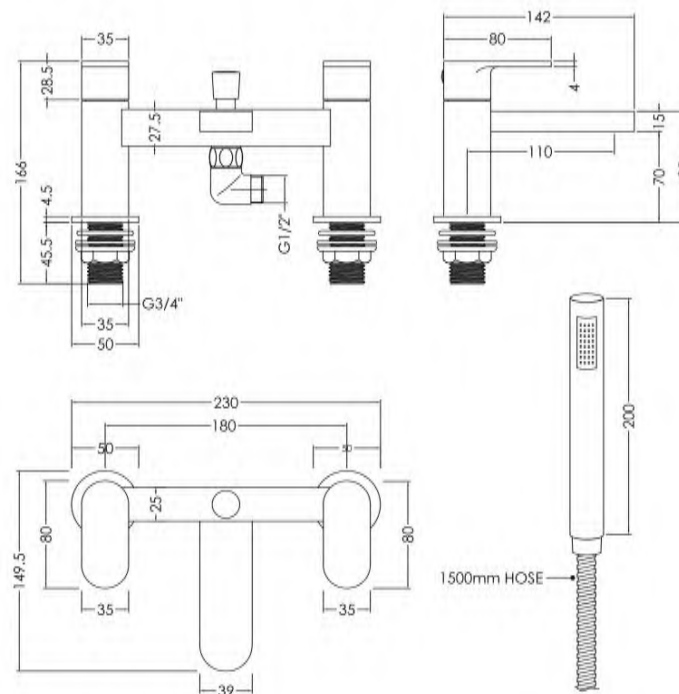

### Product Dimensions

Height (mm):	120
Width (mm):	215
Depth (mm):	142
Length (mm):	
Nett Weight (kg):	2.31

### Packaging Dimensions

Height (mm):	185
Width (mm):	190
Depth (mm):	270
Gross Weight (kg):	2.31

### Outer Box Dimensions (If Applicable)

Height (mm):	560
Width (mm):	440
Depth (mm):	430
Length (mm):	
Gross Weight (kg):	
Barcode:	5056211898863

Flow Rates: (Litres Per Min)	0.1 bar: 4.6	0.5 bar: 11.7	1 bar: 16.2	2 bar: 23	3 bar: 28
Pipe Size:	3/4"				
Pipe Centres:	180				