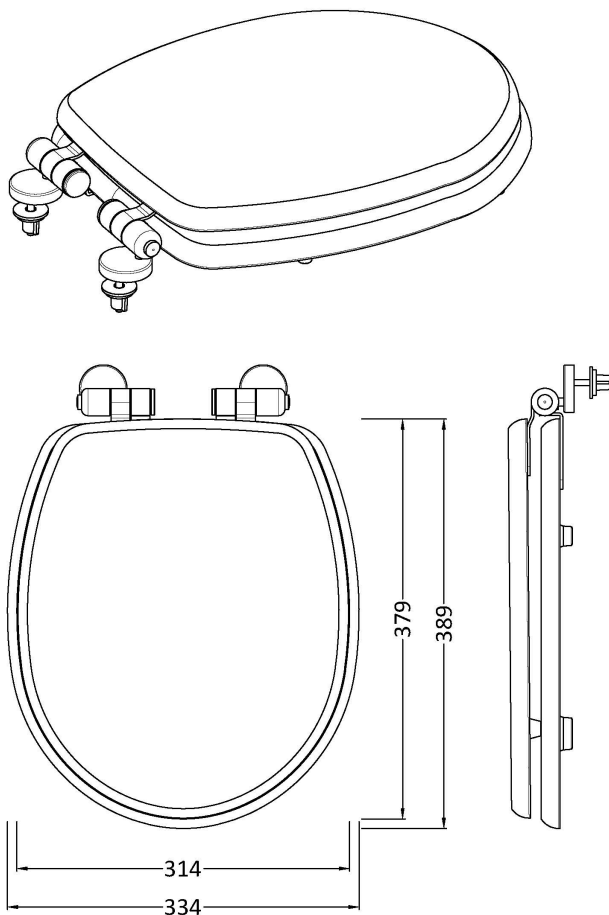

Sales Code: LES197

Description: Legend S/Close Toilet Seat Quick Release

Product Dimensions

Length (mm):	455
Width (mm):	371
Height (mm):	58
Nett Weight (kg):	3

Packaging Dimensions

Length (mm):	375
Width (mm):	470
Height (mm):	97
Gross Weight (kg):	3

Packaging Data

Box Colour:	White Cardboard Box - Printed
Box Qty:	1
Label Size:	100 x 50
Label Colour:	White Label
Label Qty:	1

Outer Box Dimensions (If Applicable)

Length (mm):	440
Width (mm):	385
Height (mm):	490
Gross Weight (kg):	20
Barcode:	5056211899396

Product Details

Country of Origin:	China
Fitting Instruction:	No
CE Certification:	Yes
Product Material:	Mdf Painted
Seat Type:	Round
Seat Function:	Soft Close
Hinge Centres (Min):	145
Hinge Centres (Max):	165
Hinge Material:	Zinc Alloy
Colour/Finish:	Gloss White
Fixing Method:	Quick Release