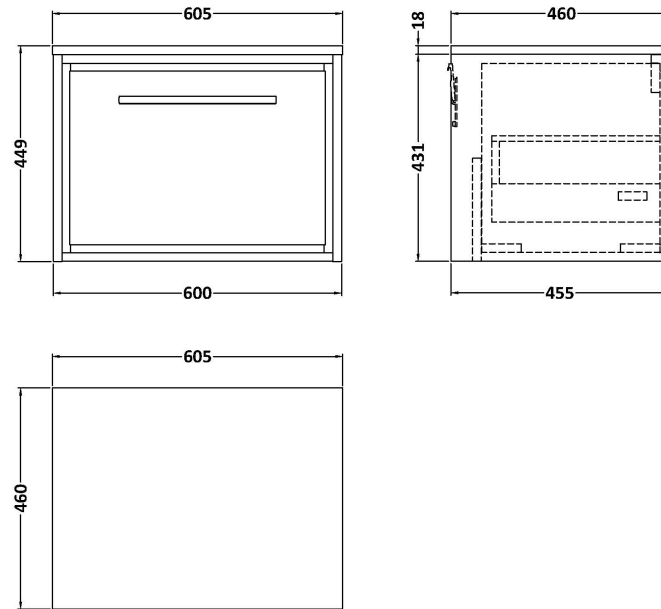

Sales Code: LIL2222W

Description: 600 Wh Single Drawer Unit & Worktop

Packaging Details

Barcode: 5056678486382