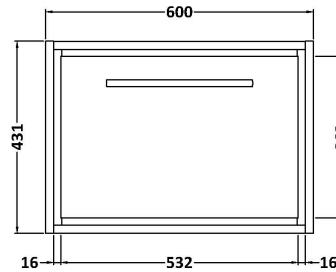

Sales Code: NFF2222

Description: 600 Single Drawer Unit (455 Deep)

Product Dimensions

Height (mm):	431
Width (mm):	600
Depth (mm):	455
Nett Weight (kg):	22.5

Packaging Dimensions

Height (mm):	470
Width (mm):	632
Depth (mm):	480
Gross Weight (kg):	23

Packaging Data

Box Colour:	Brown Cardboard Box - Printed
Box Qty:	0
Label Size:	0 x 0
Label Colour:	White Label
Label Qty:	2

Outer Box Dimensions (If Applicable)

Height (mm):	
Width (mm):	
Depth (mm):	
Gross Weight (kg):	
Barcode:	5056678482582

Product Details

Country of Origin:	China
Fitting Instruction:	No
CE & UKCA:	N/A
FSC Certified Materials:	Yes
Colour:	Graphite Grey Woodgrain
Construction Method:	Cam & Wood Dowel
Construction Type:	Rigid
Cabinet Finish:	MFC Textured Woodgrain
Fascia Finish:	MFC Textured Woodgrain
Cabinet Thickness (mm):	18
Fascia Thickness (mm):	18
Drawer Included:	Yes
Drawer Type:	80mm High Metal S/C Inc Galler
No of Shelves:	0
Hinge Type:	Not Applicable
Hinge Included:	Not Applicable
Adjustable Legs:	No, Not Required
Fixings Included:	Yes
Handle Style:	Contemporary
Waste Shroud:	Yes
Handle Included:	Yes, Supplied
Handle Type:	D-Shape