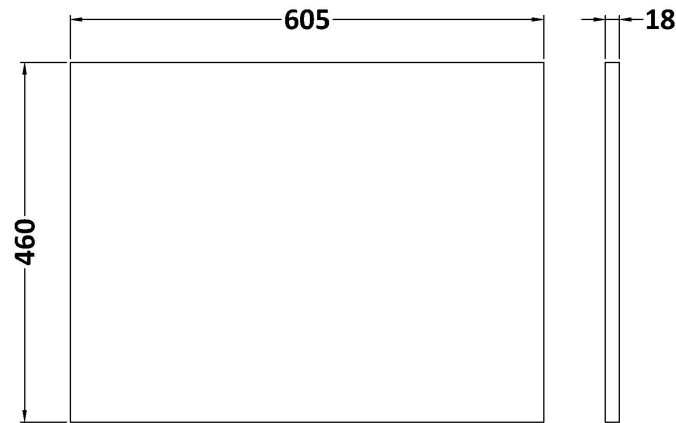

Packaging Dimensions

Height (mm):	470
Width (mm):	632
Depth (mm):	480
Gross Weight (kg):	23

Packaging Data

Box Colour:	Brown Cardboard Box - Printed
Box Qty:	0
Label Size:	0 x 0
Label Colour:	White Label
Label Qty:	2

Sales Code: MWT22660

Description: 600 Worktop (605X460x18mm)

Product Dimensions

Height (mm):	18
Width (mm):	605
Depth (mm):	460
Nett Weight (kg):	3

Packaging Dimensions

Height (mm):	25
Width (mm):	625
Depth (mm):	510
Gross Weight (kg):	3.5

Sales Code: LOM96046

Description: 600 Marble Top (610 X 460mm)

Product Dimensions

Height (mm):	18
Width (mm):	610
Depth (mm):	460
Nett Weight (kg):	13.5

Packaging Dimensions

Height (mm):	35
Width (mm):	650
Depth (mm):	500
Gross Weight (kg):	14

Sales Code: LOM36046

Description: 600 Marble Top (610 X 460mm)

Product Dimensions

Height (mm):	18
Width (mm):	610
Depth (mm):	460
Nett Weight (kg):	13.5

Packaging Dimensions

Height (mm):	35
Width (mm):	650
Depth (mm):	500
Gross Weight (kg):	14