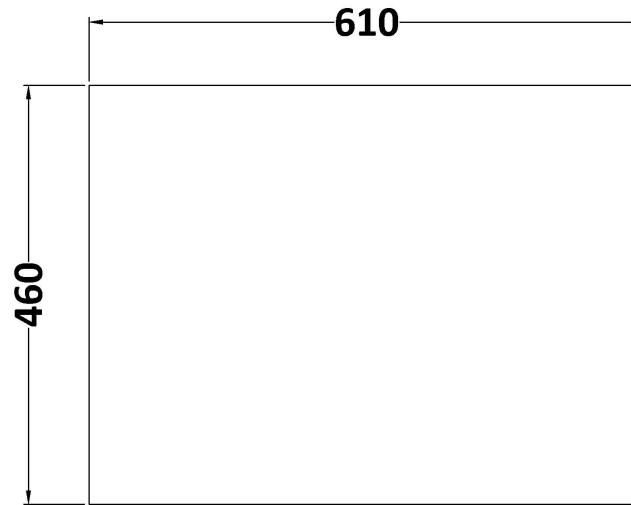

Packaging Data

Box Colour:	Brown Cardboard Box - Printed
Box Qty:	1
Label Size:	100 x 50
Label Colour:	Not Applicable
Label Qty:	0

Outer Box Dimensions (If Applicable)

Height (mm):	
Width (mm):	
Depth (mm):	
Gross Weight (kg):	
Barcode:	5056678471241

Sales Code: LOM96046

Description: 600 Marble Top (610 X 460mm)

Product Dimensions

Height (mm):	18
Width (mm):	610
Depth (mm):	460
Nett Weight (kg):	13.5

Packaging Dimensions

Height (mm):	35
Width (mm):	650
Depth (mm):	500
Gross Weight (kg):	14

Sales Code: LOM36046

Description: 600 Marble Top (610 X 460mm)

Product Dimensions

Height (mm):	18
Width (mm):	610
Depth (mm):	460
Nett Weight (kg):	13.5

Packaging Dimensions

Height (mm):	35
Width (mm):	650
Depth (mm):	500
Gross Weight (kg):	14

Sales Code: LOM16046

Description: 600 Marble Top (610 X 460mm)

Product Dimensions

Height (mm):	18
Width (mm):	610
Depth (mm):	460
Nett Weight (kg):	13.5

Packaging Dimensions

Height (mm):	35
Width (mm):	650
Depth (mm):	500
Gross Weight (kg):	14