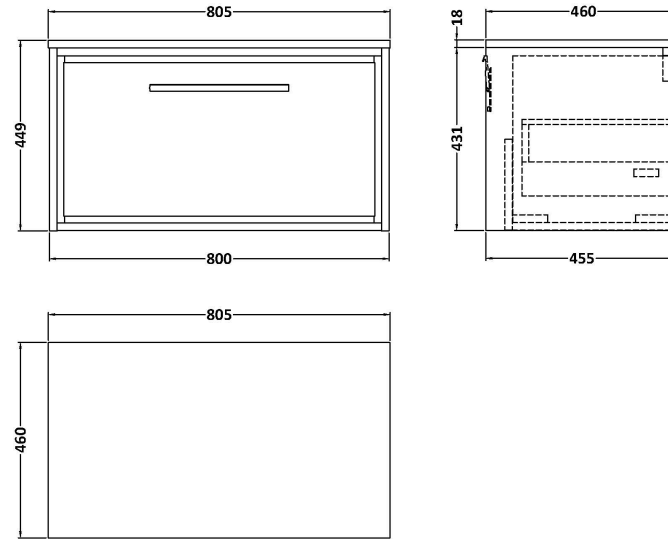

Sales Code: LIL2225W

Description: 800 Wh Single Drawer Unit & Worktop

Packaging Details

Barcode: 5056678486412