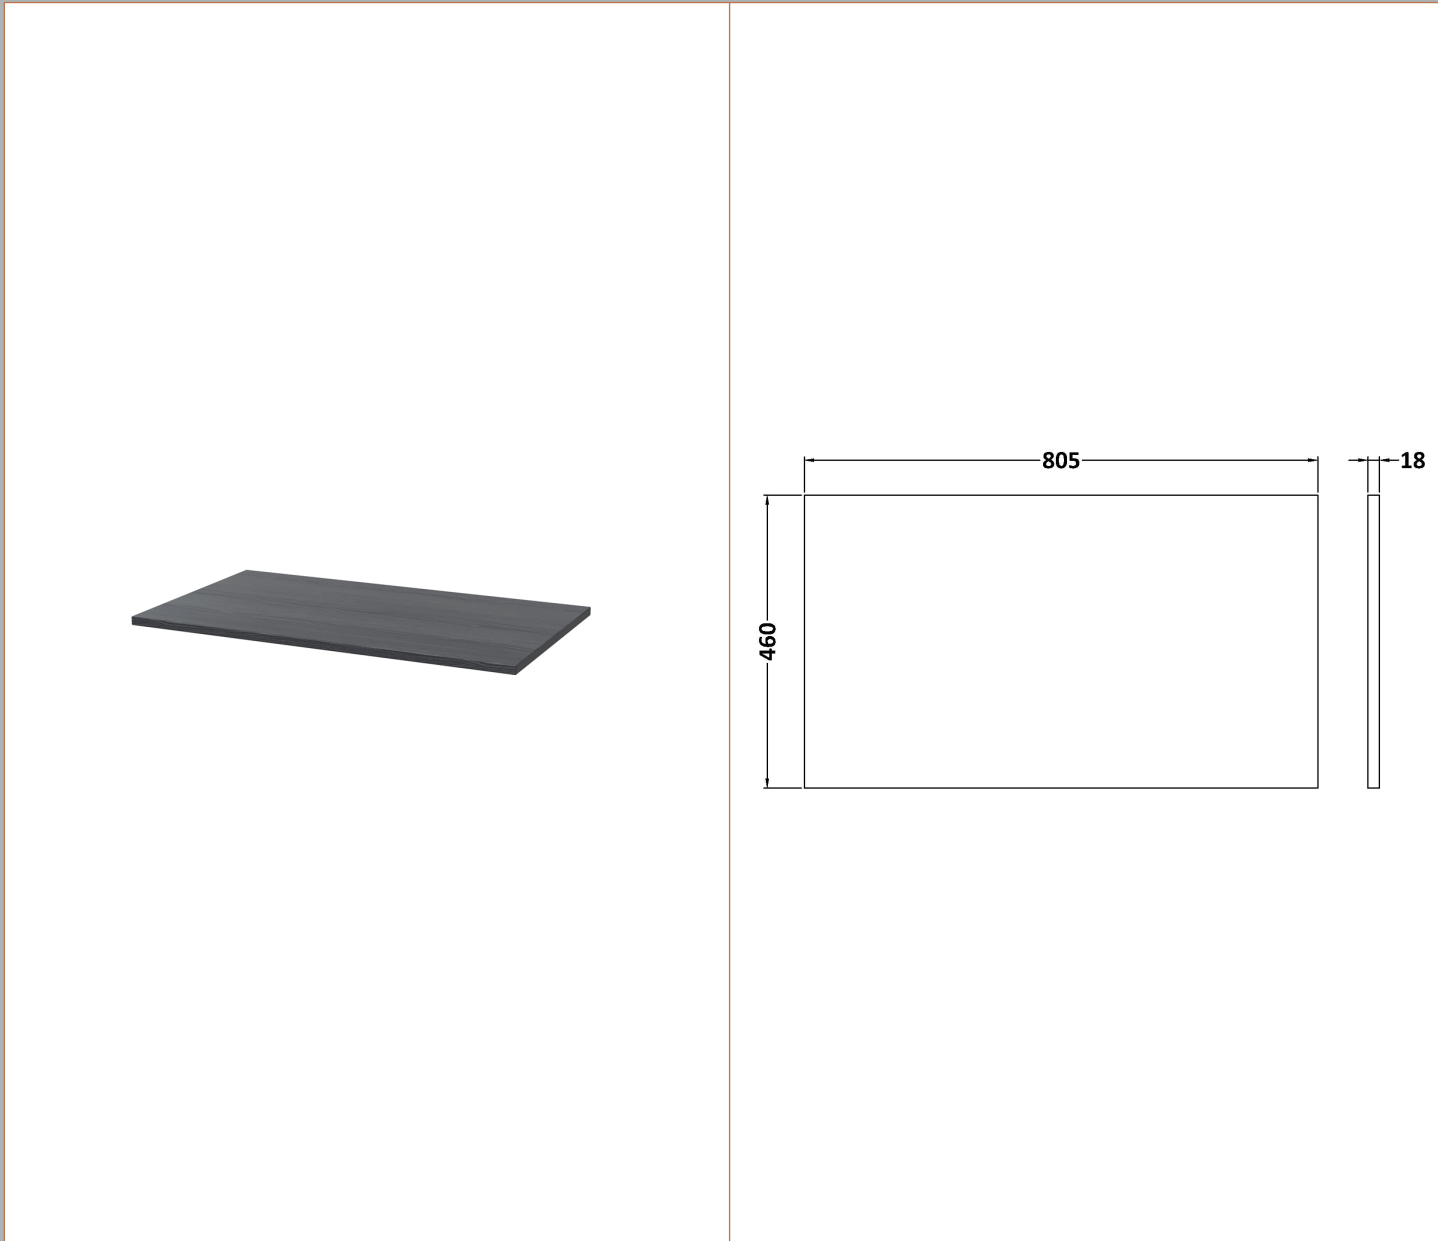

Sales Code: MWT22860

Description: 800 Worktop (805X460x18mm)

Product Dimensions

Height (mm):	18
Width (mm):	805
Depth (mm):	460
Nett Weight (kg):	4

Packaging Dimensions

Height (mm):	25
Width (mm):	825
Depth (mm):	510
Gross Weight (kg):	4.5

Packaging Data

Box Colour:	Brown Cardboard Box - Printed
Box Qty:	
Label Size:	x
Label Colour:	Not Applicable
Label Qty:	0

Outer Box Dimensions (If Applicable)

Height (mm):	
Width (mm):	
Depth (mm):	
Gross Weight (kg):	
Barcode:	5056678471272

Product Details

Country of Origin:	United Kingdom
Fitting Instruction:	No
CE & UKCA:	
FSC Certified Materials:	
Colour:	Graphite Grey Woodgrain
Construction Method:	Not Applicable
Construction Type:	Not Applicable
Cabinet Finish:	Not Applicable
Fascia Finish:	MFC Textured Woodgrain
Cabinet Thickness (mm):	
Fascia Thickness (mm):	18
Drawer Included:	Not Applicable
Drawer Type:	Not Applicable
No of Shelves:	Not Applicable
Hinge Type:	Not Applicable
Hinge Included:	Not Applicable
Adjustable Legs:	Not Applicable
Fixings Included:	Yes
Handle Style:	Not Applicable
Waste Shroud:	Not Applicable
Handle Included:	Not Applicable
Handle Type:	Not Applicable