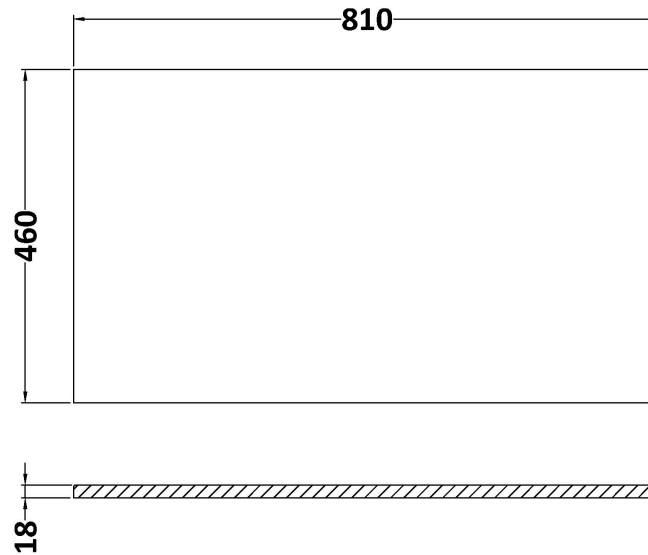

### Outer Box Dimensions (If Applicable)

Height (mm):	
Width (mm):	
Depth (mm):	
Gross Weight (kg):	
Barcode:	5056678482612

### Product Dimensions

Height (mm):	18
Width (mm):	810
Depth (mm):	460
Nett Weight (kg):	17.5

### Outer Box Dimensions (If Applicable)

Height (mm):	
Width (mm):	
Depth (mm):	
Gross Weight (kg):	
Barcode:	5056678477229

**Sales Code:** LOM18046

**Description:** 800 Marble Top (810 X 460mm)

**Product Dimensions**

Height (mm):	18
Width (mm):	810
Depth (mm):	460
Nett Weight (kg):	17.5

**Packaging Dimensions**

Height (mm):	35
Width (mm):	850
Depth (mm):	500
Gross Weight (kg):	18