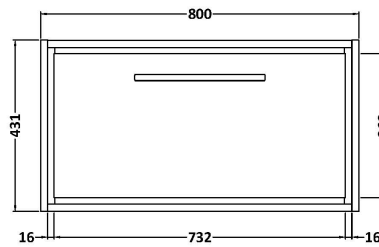

### Product Dimensions

Height (mm):	431
Width (mm):	800
Depth (mm):	455
Nett Weight (kg):	30

### Packaging Dimensions

Height (mm):	470
Width (mm):	832
Depth (mm):	480
Gross Weight (kg):	30.5

### Outer Box Dimensions (If Applicable)

Height (mm):	
Width (mm):	
Depth (mm):	
Gross Weight (kg):	
Barcode:	5056678482612

### Product Dimensions

Height (mm):	18
Width (mm):	810
Depth (mm):	460
Nett Weight (kg):	17.5