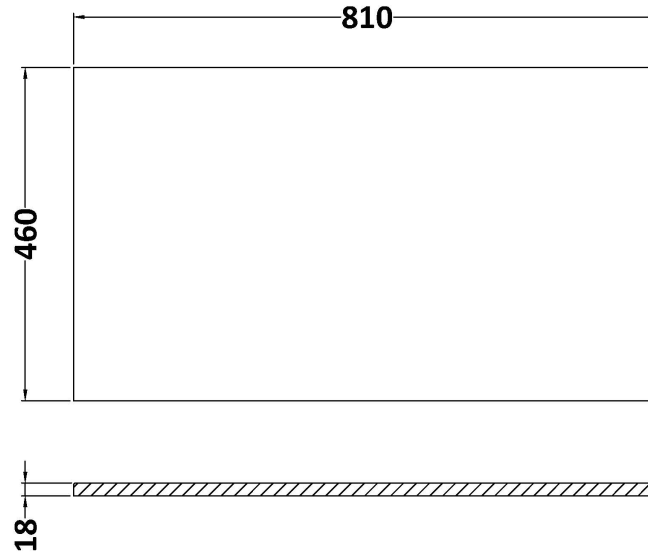

Sales Code: LOM98046

Description: 800 Marble Top (810 X 460mm)

Product Dimensions

Height (mm):	18
Width (mm):	810
Depth (mm):	460
Nett Weight (kg):	17.5

Packaging Dimensions

Height (mm):	35
Width (mm):	850
Depth (mm):	500
Gross Weight (kg):	18

Packaging Data

Box Colour:	Brown Cardboard Box
Box Qty:	1
Label Size:	100 x 50
Label Colour:	White Label
Label Qty:	1

Outer Box Dimensions (If Applicable)

Height (mm):	
Width (mm):	
Depth (mm):	
Gross Weight (kg):	
Barcode:	5056678482377

Product Details

Country of Origin:	China
Fitting Instruction:	No
CE & UKCA:	N/A
FSC Certified Materials:	Yes
Colour:	White
Construction Method:	Not Applicable
Construction Type:	Not Applicable
Cabinet Finish:	Not Applicable
Fascia Finish:	Natural Marble
Cabinet Thickness (mm):	
Fascia Thickness (mm):	14
Drawer Included:	Not Applicable
Drawer Type:	Not Applicable
No of Shelves:	0
Hinge Type:	Not Applicable
Hinge Included:	Not Applicable
Adjustable Legs:	Not Applicable
Fixings Included:	No
Handle Style:	Not Applicable
Waste Shroud:	Not Applicable
Handle Included:	Not Applicable
Handle Type:	Not Applicable