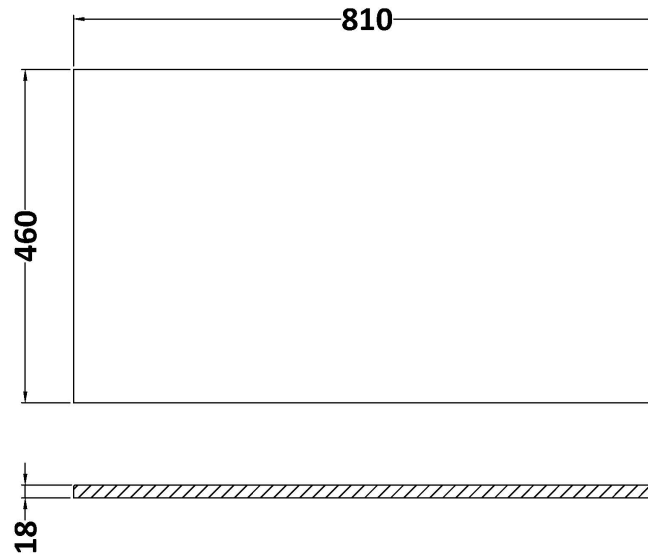

### Outer Box Dimensions (If Applicable)

Height (mm):	
Width (mm):	
Depth (mm):	
Gross Weight (kg):	
Barcode:	5056678482612

### Product Dimensions

Height (mm):	18
Width (mm):	810
Depth (mm):	460
Nett Weight (kg):	17.5

### Outer Box Dimensions (If Applicable)

Height (mm):	
Width (mm):	
Depth (mm):	
Gross Weight (kg):	
Barcode:	5056678482377