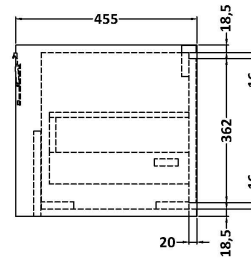

### Product Dimensions

Height (mm):	431
Width (mm):	800
Depth (mm):	455
Nett Weight (kg):	30

### Packaging Dimensions

Height (mm):	470
Width (mm):	832
Depth (mm):	480
Gross Weight (kg):	30.5

### Outer Box Dimensions (If Applicable)

Height (mm):	
Width (mm):	
Depth (mm):	
Gross Weight (kg):	
Barcode:	5056678482612

### Product Dimensions

Height (mm):	18
Width (mm):	810
Depth (mm):	460
Nett Weight (kg):	17.5