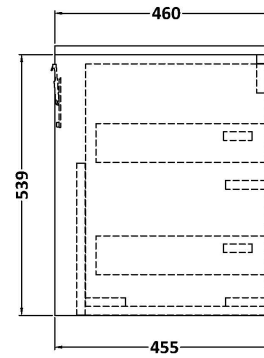

Sales Code: LIL2224W

Description: 600 Wh 2-Drawer Unit & Worktop

Packaging Details

Barcode: 5056678486320