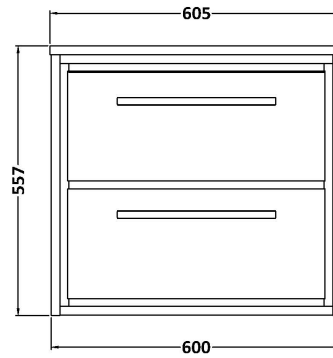

Sales Code: LIL2224W

Description: 600 Wh 2-Drawer Unit & Worktop

Packaging Details

Barcode: 5056678486320