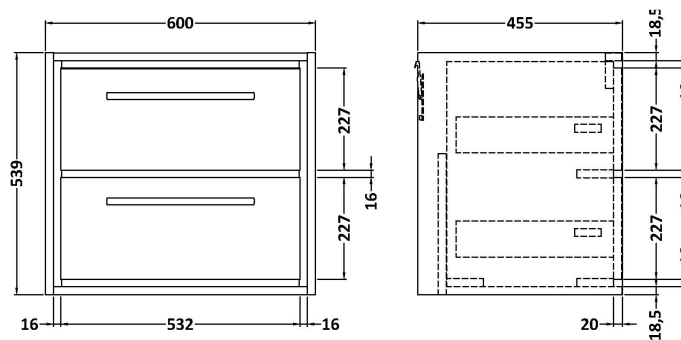

### Product Dimensions

Height (mm):	539
Width (mm):	600
Depth (mm):	455
Nett Weight (kg):	29

### Packaging Dimensions

Height (mm):	577
Width (mm):	632
Depth (mm):	480
Gross Weight (kg):	29.5

### Product Dimensions

Height (mm):	18
Width (mm):	605
Depth (mm):	460
Nett Weight (kg):	3

### Packaging Dimensions

Height (mm):	25
Width (mm):	625
Depth (mm):	510
Gross Weight (kg):	3.5