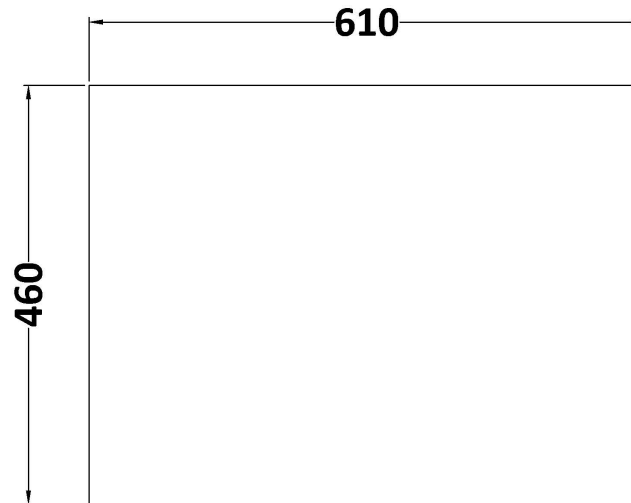

### Product Dimensions

Height (mm):	18
Width (mm):	605
Depth (mm):	460
Nett Weight (kg):	3

### Packaging Dimensions

Height (mm):	25
Width (mm):	625
Depth (mm):	510
Gross Weight (kg):	3.5

### Outer Box Dimensions (If Applicable)

Height (mm):	
Width (mm):	
Depth (mm):	
Gross Weight (kg):	
Barcode:	5056678471241

Sales Code: LOM96046

Description: 600 Marble Top (610 X 460mm)

**Product Dimensions**

Height (mm):	18
Width (mm):	610
Depth (mm):	460
Nett Weight (kg):	13.5

**Packaging Dimensions**

Height (mm):	35
Width (mm):	650
Depth (mm):	500
Gross Weight (kg):	14