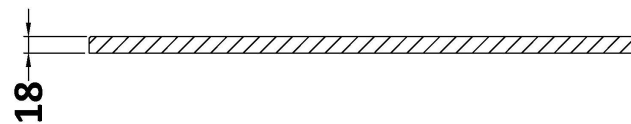

Sales Code: LOM16046

Description: 600 Marble Top (610 X 460mm)

Product Dimensions

Height (mm):	18
Width (mm):	610
Depth (mm):	460
Nett Weight (kg):	13.5

Packaging Dimensions

Height (mm):	35
Width (mm):	650
Depth (mm):	500
Gross Weight (kg):	14

Packaging Data

Box Colour:	Brown Cardboard Box
Box Qty:	1
Label Size:	100 x 50
Label Colour:	White Label
Label Qty:	1

Outer Box Dimensions (If Applicable)

Height (mm):	
Width (mm):	
Depth (mm):	
Gross Weight (kg):	
Barcode:	5056678477199

Product Details

Country of Origin:	China
Fitting Instruction:	No
CE & UKCA:	N/A
FSC Certified Materials:	Yes
Colour:	White
Construction Method:	Not Applicable
Construction Type:	Not Applicable
Cabinet Finish:	Not Applicable
Fascia Finish:	Natural Marble
Cabinet Thickness (mm):	
Fascia Thickness (mm):	14
Drawer Included:	Not Applicable
Drawer Type:	Not Applicable
No of Shelves:	0
Hinge Type:	Not Applicable
Hinge Included:	Not Applicable
Adjustable Legs:	Not Applicable
Fixings Included:	No
Handle Style:	Not Applicable
Waste Shroud:	Not Applicable
Handle Included:	Not Applicable
Handle Type:	Not Applicable