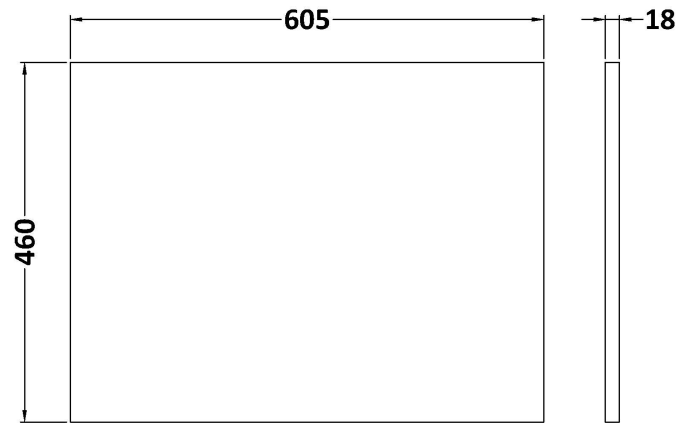

### Product Dimensions

Height (mm):	539
Width (mm):	600
Depth (mm):	455
Nett Weight (kg):	29

### Packaging Dimensions

Height (mm):	577
Width (mm):	632
Depth (mm):	480
Gross Weight (kg):	29.5

### Outer Box Dimensions (If Applicable)

Height (mm):	
Width (mm):	
Depth (mm):	
Gross Weight (kg):	
Barcode:	5056678485712

### Product Dimensions

Height (mm):	18
Width (mm):	605
Depth (mm):	460
Nett Weight (kg):	3