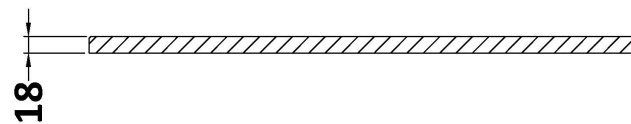

Sales Code: LOM96046

Description: 600 Marble Top (610 X 460mm)

**Product Dimensions**

Height (mm):	18
Width (mm):	610
Depth (mm):	460
Nett Weight (kg):	13.5

**Packaging Dimensions**

Height (mm):	35
Width (mm):	650
Depth (mm):	500
Gross Weight (kg):	14

**Packaging Data**

Box Colour:	Brown Cardboard Box
Box Qty:	1
Label Size:	100 x 50
Label Colour:	White Label
Label Qty:	1

**Outer Box Dimensions (If Applicable)**

Height (mm):	
Width (mm):	
Depth (mm):	
Gross Weight (kg):	
Barcode:	5056678482360

Sales Code: LOM36046

Description: 600 Marble Top (610 X 460mm)

**Product Dimensions**

Height (mm):	18
Width (mm):	610
Depth (mm):	460
Nett Weight (kg):	13.5

**Packaging Dimensions**

Height (mm):	35
Width (mm):	650
Depth (mm):	500
Gross Weight (kg):	14