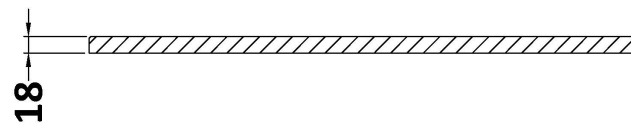

### Outer Box Dimensions (If Applicable)

Height (mm):	
Width (mm):	
Depth (mm):	
Gross Weight (kg):	
Barcode:	5056678471241

Sales Code: LOM96046

Description: 600 Marble Top (610 X 460mm)

**Product Dimensions**

Height (mm):	18
Width (mm):	610
Depth (mm):	460
Nett Weight (kg):	13.5

**Packaging Dimensions**

Height (mm):	35
Width (mm):	650
Depth (mm):	500
Gross Weight (kg):	14