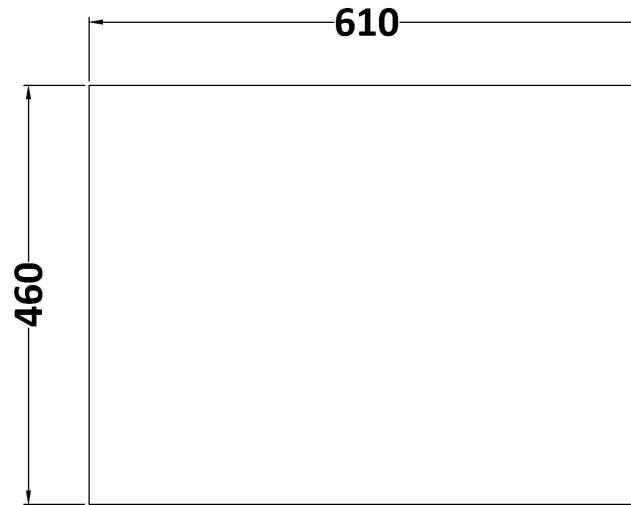

Sales Code: LOM96046

Description: 600 Marble Top (610 X 460mm)

**Product Dimensions**

Height (mm):	18
Width (mm):	610
Depth (mm):	460
Nett Weight (kg):	13.5

**Packaging Dimensions**

Height (mm):	35
Width (mm):	650
Depth (mm):	500
Gross Weight (kg):	14

Sales Code: LOM36046

Description: 600 Marble Top (610 X 460mm)

**Product Dimensions**

Height (mm):	18
Width (mm):	610
Depth (mm):	460
Nett Weight (kg):	13.5

**Packaging Dimensions**

Height (mm):	35
Width (mm):	650
Depth (mm):	500
Gross Weight (kg):	14

**Packaging Data**

Box Colour:	Brown Cardboard Box
Box Qty:	1
Label Size:	100 x 50
Label Colour:	White Label
Label Qty:	1

**Outer Box Dimensions (If Applicable)**

Height (mm):	
Width (mm):	
Depth (mm):	
Gross Weight (kg):	
Barcode:	5056678477205

Sales Code: LOM16046

Description: 600 Marble Top (610 X 460mm)

**Product Dimensions**

Height (mm):	18
Width (mm):	610
Depth (mm):	460
Nett Weight (kg):	13.5

**Packaging Dimensions**

Height (mm):	35
Width (mm):	650
Depth (mm):	500
Gross Weight (kg):	14