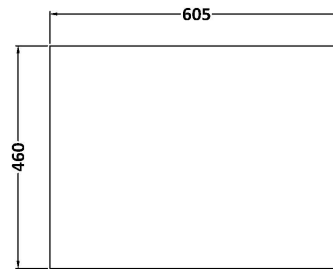

Sales Code: LIL2224W

Description: 600 Wh 2-Drawer Unit & Worktop

Packaging Details

Barcode: 5056678486320