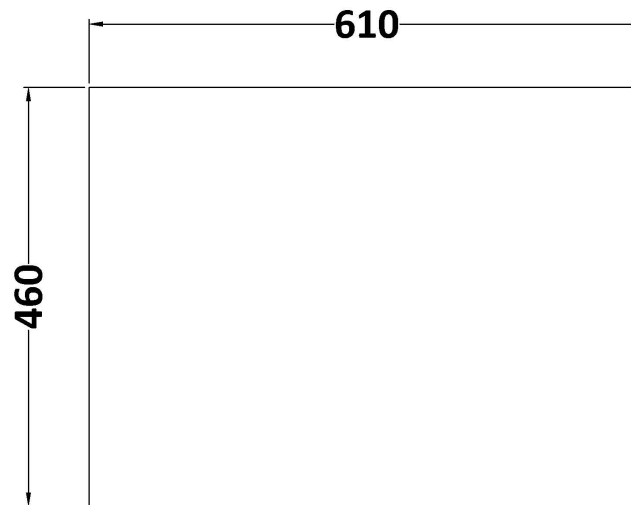

### Product Dimensions

Height (mm):	539
Width (mm):	600
Depth (mm):	455
Nett Weight (kg):	29

Sales Code: LOM96046

Description: 600 Marble Top (610 X 460mm)

**Product Dimensions**

Height (mm):	18
Width (mm):	610
Depth (mm):	460
Nett Weight (kg):	13.5

**Packaging Dimensions**

Height (mm):	35
Width (mm):	650
Depth (mm):	500
Gross Weight (kg):	14

**Packaging Data**

Box Colour:	Brown Cardboard Box
Box Qty:	1
Label Size:	100 x 50
Label Colour:	White Label
Label Qty:	1

**Outer Box Dimensions (If Applicable)**

Height (mm):	
Width (mm):	
Depth (mm):	
Gross Weight (kg):	
Barcode:	5056678482360

Sales Code: LOM36046

Description: 600 Marble Top (610 X 460mm)

**Product Dimensions**

Height (mm):	18
Width (mm):	610
Depth (mm):	460
Nett Weight (kg):	13.5

**Packaging Dimensions**

Height (mm):	35
Width (mm):	650
Depth (mm):	500
Gross Weight (kg):	14