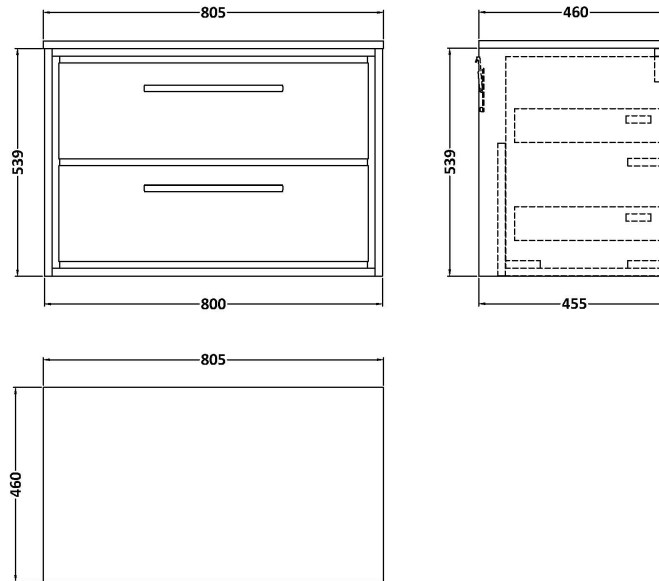

Sales Code: LIL2226W

Description: 800 Wh 2-Drawer Unit & Worktop

Packaging Details

Barcode: 5056678486351