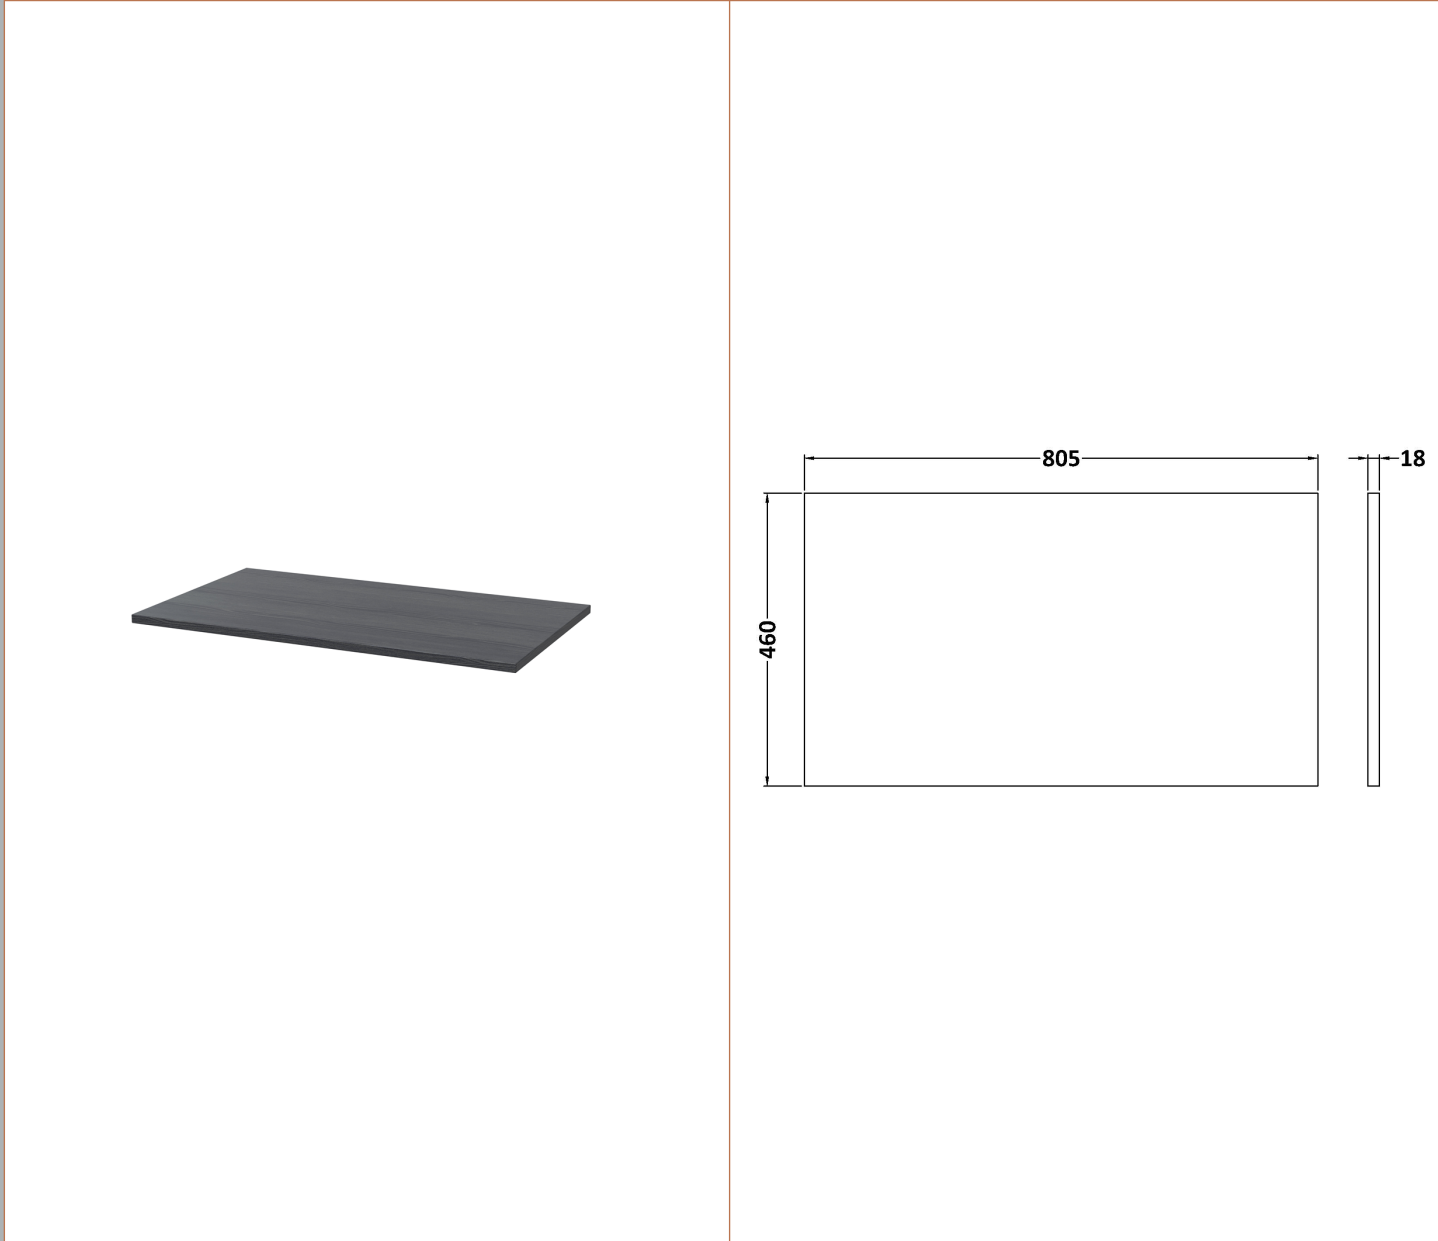

Outer Box Dimensions (If Applicable)

Height (mm):	
Width (mm):	
Depth (mm):	
Gross Weight (kg):	
Barcode:	5056678485743

Product Details

Country of Origin:	China
Fitting Instruction:	No
CE & UKCA:	N/A
FSC Certified Materials:	Yes
Colour:	Graphite Grey Woodgrain
Construction Method:	Cam & Wood Dowel
Construction Type:	Rigid
Cabinet Finish:	MFC Textured Woodgrain
Fascia Finish:	MFC Textured Woodgrain
Cabinet Thickness (mm):	18
Fascia Thickness (mm):	18
Drawer Included:	Yes
Drawer Type:	80mm High Metal S/C Inc Galler
No of Shelves:	0
Hinge Type:	Not Applicable
Hinge Included:	Not Applicable
Adjustable Legs:	No, Not Required
Fixings Included:	Yes
Handle Style:	Contemporary
Waste Shroud:	Yes
Handle Included:	Yes, Supplied
Handle Type:	D-Shape

Sales Code: MWT22860

Description: 800 Worktop (805X460x18mm)

Product Dimensions

Height (mm):	18
Width (mm):	805
Depth (mm):	460
Nett Weight (kg):	4

Packaging Dimensions

Height (mm):	25
Width (mm):	825
Depth (mm):	510
Gross Weight (kg):	4.5

Sales Code: LOM98046

Description: 800 Marble Top (810 X 460mm)

Product Dimensions

Height (mm):	18
Width (mm):	810
Depth (mm):	460
Nett Weight (kg):	17.5

Packaging Dimensions

Height (mm):	35
Width (mm):	850
Depth (mm):	500
Gross Weight (kg):	18

Sales Code: LOM38046

Description: 800 Marble Top (810 X 460mm)

Product Dimensions

Height (mm):	18
Width (mm):	810
Depth (mm):	460
Nett Weight (kg):	17.5

Packaging Dimensions

Height (mm):	35
Width (mm):	850
Depth (mm):	500
Gross Weight (kg):	18