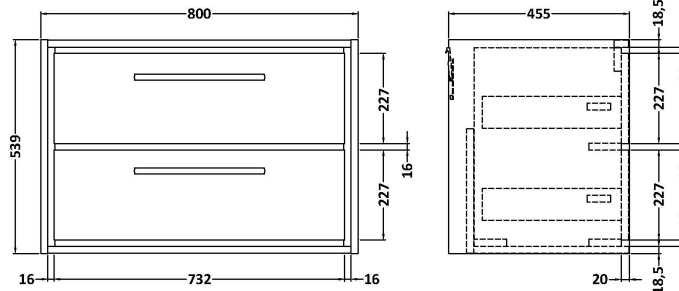

Sales Code: NFF2226

Description: 800 Wh 2-Drawer Unit (455 Deep)

Product Dimensions

Height (mm):	539
Width (mm):	800
Depth (mm):	455
Nett Weight (kg):	39

Packaging Dimensions

Height (mm):	577
Width (mm):	832
Depth (mm):	480
Gross Weight (kg):	39.5

Packaging Data

Box Colour:	Brown Cardboard Box - Printed
Box Qty:	0
Label Size:	0 x 0
Label Colour:	White Label
Label Qty:	2

Outer Box Dimensions (If Applicable)

Height (mm):	
Width (mm):	
Depth (mm):	
Gross Weight (kg):	
Barcode:	5056678485743

Product Details

Country of Origin:	China
Fitting Instruction:	No
CE & UKCA:	N/A
FSC Certified Materials:	Yes
Colour:	Graphite Grey Woodgrain
Construction Method:	Cam & Wood Dowel
Construction Type:	Rigid
Cabinet Finish:	MFC Textured Woodgrain
Fascia Finish:	MFC Textured Woodgrain
Cabinet Thickness (mm):	18
Fascia Thickness (mm):	18
Drawer Included:	Yes
Drawer Type:	80mm High Metal S/C Inc Galler
No of Shelves:	0
Hinge Type:	Not Applicable
Hinge Included:	Not Applicable
Adjustable Legs:	No, Not Required
Fixings Included:	Yes
Handle Style:	Contemporary
Waste Shroud:	Yes
Handle Included:	Yes, Supplied
Handle Type:	D-Shape