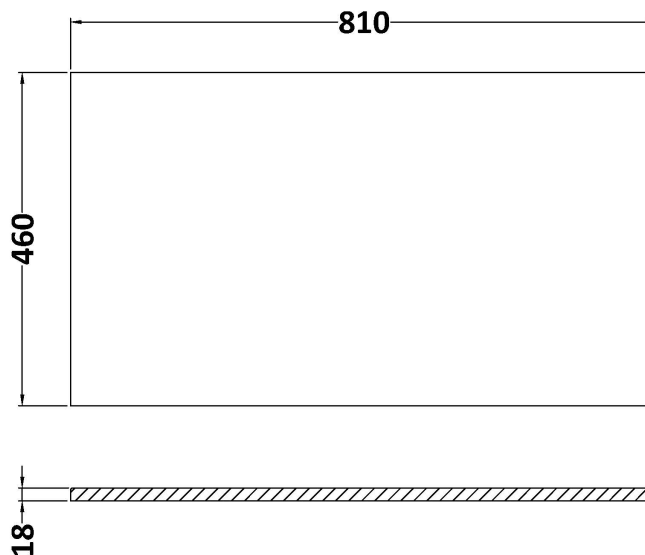

Sales Code: LOM98046

Description: 800 Marble Top (810 X 460mm)

Product Dimensions

Height (mm):	18
Width (mm):	810
Depth (mm):	460
Nett Weight (kg):	17.5

Packaging Dimensions

Height (mm):	35
Width (mm):	850
Depth (mm):	500
Gross Weight (kg):	18

Sales Code: LOM38046

Description: 800 Marble Top (810 X 460mm)

Product Dimensions

Height (mm):	18
Width (mm):	810
Depth (mm):	460
Nett Weight (kg):	17.5

Packaging Dimensions

Height (mm):	35
Width (mm):	850
Depth (mm):	500
Gross Weight (kg):	18

Packaging Data

Box Colour:	Brown Cardboard Box
Box Qty:	1
Label Size:	100 x 50
Label Colour:	White Label
Label Qty:	1

Outer Box Dimensions (If Applicable)

Height (mm):	
Width (mm):	
Depth (mm):	
Gross Weight (kg):	
Barcode:	5056678477229

Sales Code: LOM18046

Description: 800 Marble Top (810 X 460mm)

Product Dimensions

Height (mm):	18
Width (mm):	810
Depth (mm):	460
Nett Weight (kg):	17.5

Packaging Dimensions

Height (mm):	35
Width (mm):	850
Depth (mm):	500
Gross Weight (kg):	18