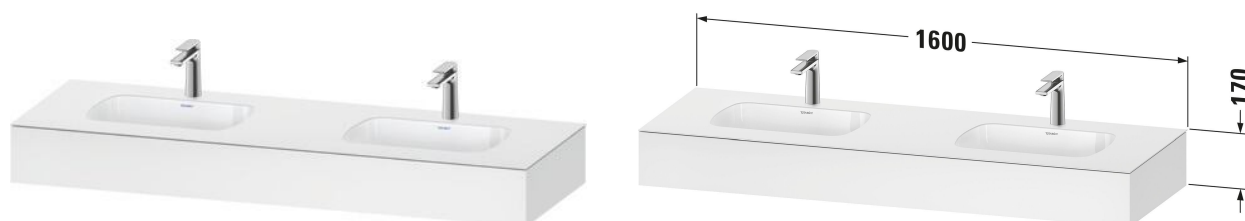

Built-in basin with console # QA4695 / QA4695 / QA4695 / QA4695 / QA4695 / QA4695 / QA4695 / QA4695 / QA4695

|< 1600 mm >|

Built-in basin with console	Dimension	Weight	Order number
Incl. vanity basin, Overflow: Yes, Tap hole platform: No, Incl. faucets: No			
Colors			
M18 White Matt M22 White High Gloss (Decor) M43 Basalt Matt M49 Graphite Matt M80 Graphit Super Matt M83 Taupe Super Matt M84 White Super Matt M91 Taupe Decor			
Variant			
		40.000 kg	QA4695
		40.000 kg	QA4695
		40.000 kg	QA4695
		40.000 kg	QA4695
		40.000 kg	QA4695
		40.000 kg	QA4695
		40.000 kg	QA4695
		40.000 kg	QA4695
Infobox			
For countertop basins and built-in basins without tap hole bench please specify position tap hole drilling			

All drawings contain the necessary measurements which are subject to standard tolerances. They are stated in mm and are non-binding. Exact measurements, in particular for customised installation scenarios, can only be taken from the finished piece.