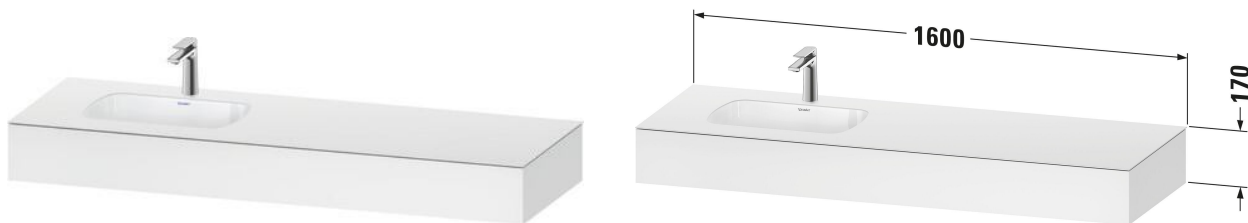

Built-in basin with console # QA4693 / QA4693 / QA4693 / QA4693 / QA4693 / QA4693 / QA4693 / QA4693 / QA4693

|< 1600 mm >|

Built-in basin with console	Dimension	Weight	Order number
Incl. vanity basin, Overflow: Yes, Tap hole platform: No, Incl. faucets: No			
Colors			
M18 White Matt M22 White High Gloss (Decor) M43 Basalt Matt M49 Graphite Matt M80 Graphit Super Matt M83 Taupe Super Matt M84 White Super Matt M91 Taupe Decor			
Variant			
		33.000 kg	QA4693
		33.000 kg	QA4693
		33.000 kg	QA4693
		33.000 kg	QA4693
		33.000 kg	QA4693
		33.000 kg	QA4693
		33.000 kg	QA4693
		33.000 kg	QA4693
Infobox			
For countertop basins and built-in basins without tap hole bench please specify position tap hole drilling			

Built-in basin with console # QA4694 / QA4694 / QA4694 / QA4694 / QA4694 / QA4694 / QA4694 / QA4694 / QA4694

|< 1600 mm >|

Built-in basin with console	Dimension	Weight	Order number
Incl. vanity basin, Overflow: Yes, Tap hole platform: No, Incl. faucets: No			
Colors			
M18 White Matt M22 White High Gloss (Decor) M43 Basalt Matt M49 Graphite Matt M80 Graphit Super Matt M83 Taupe Super Matt M84 White Super Matt M91 Taupe Decor			
Variant			
		33.000 kg	QA4694
		33.000 kg	QA4694
		33.000 kg	QA4694
		33.000 kg	QA4694
		33.000 kg	QA4694
		33.000 kg	QA4694
		33.000 kg	QA4694
		33.000 kg	QA4694
Infobox			
For countertop basins and built-in basins without tap hole bench please specify position tap hole drilling			