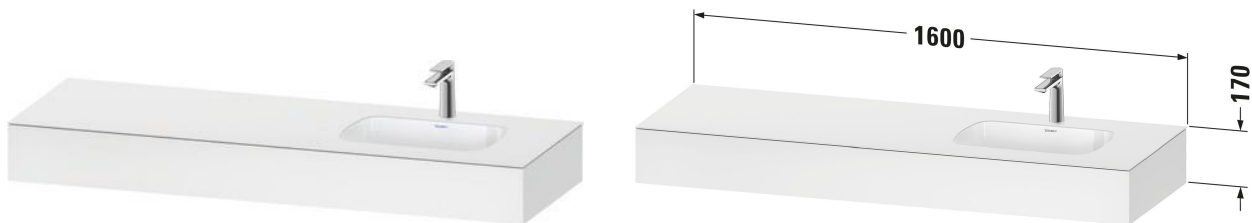

Built-in basin with console # QA4693 / QA4693 / QA4693 / QA4693 / QA4693 / QA4693 / QA4693 / QA4693 / QA4693

|< 1600 mm >|

Built-in basin with console	Dimension	Weight	Order number
Incl. vanity basin, Overflow: Yes, Tap hole platform: No, Incl. faucets: No			
Colors			
M18 White Matt M22 White High Gloss (Decor) M43 Basalt Matt M49 Graphite Matt M80 Graphit Super Matt M83 Taupe Super Matt M84 White Super Matt M91 Taupe Decor			
Variant			
		33.000 kg	QA4693
		33.000 kg	QA4693
		33.000 kg	QA4693
		33.000 kg	QA4693
		33.000 kg	QA4693
		33.000 kg	QA4693
		33.000 kg	QA4693
		33.000 kg	QA4693
Infobox			
For countertop basins and built-in basins without tap hole bench please specify position tap hole drilling			

Built-in basin with console # QA4694 / QA4694 / QA4694 / QA4694 / QA4694 / QA4694 / QA4694 / QA4694 / QA4694

|< 1600 mm >|

Built-in basin with console	Dimension	Weight	Order number
Incl. vanity basin, Overflow: Yes, Tap hole platform: No, Incl. faucets: No			
Colors			
M18 White Matt M22 White High Gloss (Decor) M43 Basalt Matt M49 Graphite Matt M80 Graphit Super Matt M83 Taupe Super Matt M84 White Super Matt M91 Taupe Decor			
Variant			
		33.000 kg	QA4694
		33.000 kg	QA4694
		33.000 kg	QA4694
		33.000 kg	QA4694
		33.000 kg	QA4694
		33.000 kg	QA4694
		33.000 kg	QA4694
		33.000 kg	QA4694
Infobox			
For countertop basins and built-in basins without tap hole bench please specify position tap hole drilling			