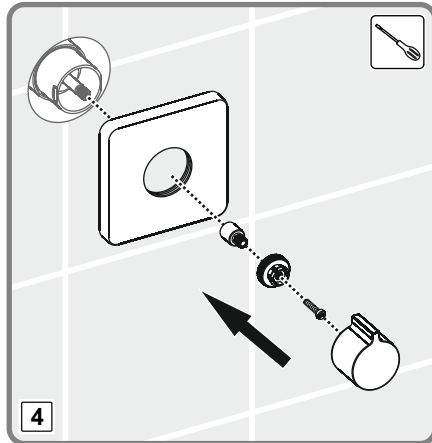

VitrA

VitrA

	P P bar	max.10 	5
		min.0,5	
T °C	max.80 	65