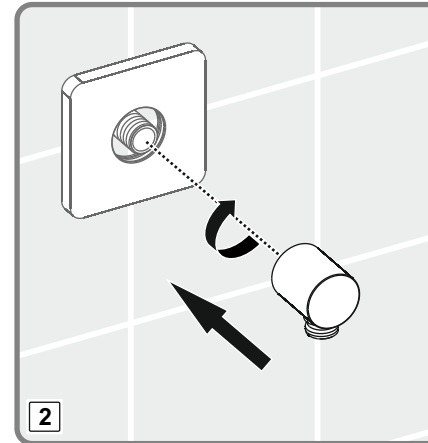

- 1-The mixer with the mechanical mixing for the sink, with the visible composite body connected to the horizontal surface with the double holes, without the direction changers, the flow with the movable outlet, CLASS and acoustics group; GRUP 1 B (MODEL: Minimax S Series)
- 2- The mixer with the mechanical mixing for the sink, with the visible body, connected to the horizontal surface with a single hole, without the direction changers, the flow class with the fixed outlet, Acoustics Group; GRUP 1 B (Model: Memoria Series, Brava Series, T4 Series, Style- S Series, Nest Trendy Series, Matrix Series, Z- Line Series, Q- Line Series, X- Line Series, Flo S Series, Minimax S Series, Axe S Series, Dynamic S Series, Solid S Series, Bliss Series)
- 3- The mixer with the mechanical mixing for the bathroom /shower the invisible (embedded) body, connected to the horizontal surface with the several holes with the direction changer, the fixed outlet Flow class and acoustics group; GRUP 1 C/A (Model: Memoria Series, Brava Series, T4 Series, Style- S Series, Nest Trendy Series, Matrix Series, Z- Line Series, Pure Series, Q- Line Series, X- Line Series, Flo S Series, Minimax S Series, Axe S Series, Dynamic S Series, Solid S Series, Bliss Series)
- 4- The mixer with the mechanical mixing for the bathroom / shower, the invisible body, connected to horizontal surface with the several holes, with the direction changer, the flow class with the fixed outlet Acoustics group; GRUP 1 C/A (Model: Memoria Series, Brava Series, T4 Series, Style- S Series, Nest Trendy Series, Matrix Series, Z- Line Series, Pure Series, Q- Line Series, X- Line Series, Flo S Series, Minimax S Series, Axe S Series, Dynamic S Series, Solid S Series, Bliss Series)
- 5- The mixer with the mechanical mixing for the bathroom, the visible composite body, connected to horizontal surface with a single hole, without the direction changer, the flow class with the jagless outlet and Acoustics Group; GRUP 1 A (Model: Brava Acoustics Group, Nest Trendy Series, Matrix Series, Z-Line Series, X-Line Series, Flo S Series, Minimax S Series, Axe S Series, Dynamic S Series, Solid S Series, Bliss Series)
- 6- The mixer with the mechanical mixing for the sink, the visible composite body connected to horizontal surface with a single hole, without the direction changer, the flow class with movable outlet Acoustics Group; GRUP 1 B (Model: Brava Series, Nest Trendy Series, Z- Line Series, Pure Series, Q- Line Series, X Line Series, Flo S Series, Minimax S Series, Axe S Series, Dynamic S Series, Solid S Series, Bliss Series, İlia Series (Industrial) Split dual-flow, Maestro pull-down, Maestro pull-out, Harmony XL pull-out, Harmony pull-out, Single Series)
- 7- The mixer with the mechanical mixing for the sink, the visible body connected to horizontal surface with a single hole, without the direction changer, the flow class with the movable outlet Acoustics group; GRUP 1 B (Model: Z- Line Series, X Line Series, Flo S Series, Minimax S Series, Axe S Series, Dynamic S Series, Solid S Series, Bliss Series)