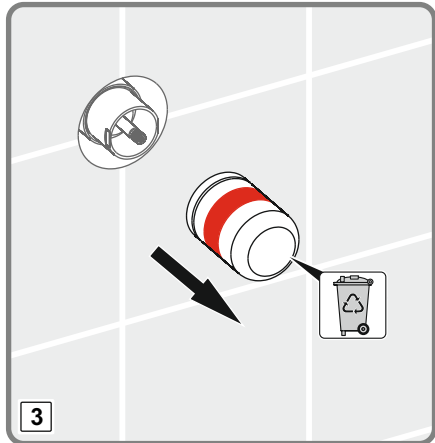

VitrA

VitrA

	P P bar	max.10 	5
		min.0,5	
T °C	max.80 	65