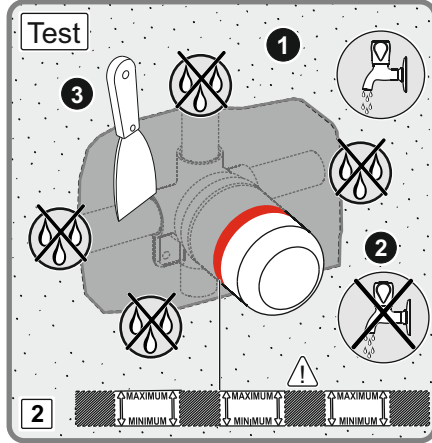

VitrA

VitrA

	P P bar	max.10 	5
		min.0,5	
T °C	max.80 	65