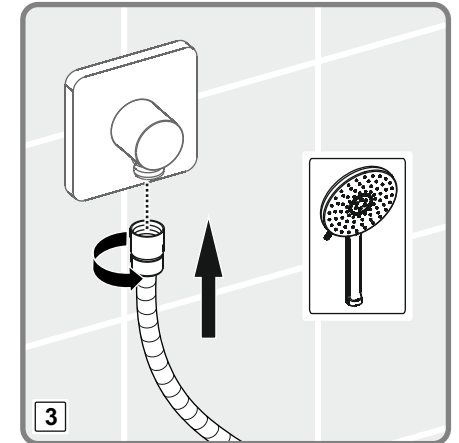

- 1-The mixer with the mechanical mixing for the sink, with the visible composite body connected to the horizontal surface with the double holes, without the direction changers, the flow with the movable outlet, CLASS and acoustics group; GRUP 1 B (MODEL: Minimax S Series)
- 2- The mixer with the mechanical mixing for the sink, with the visible body, connected to the horizontal surface with a single hole, without the direction changers, the flow class with the fixed outlet, Acoustics Group; GRUP 1 B (Model: Memoria Series, Brava Series, T4 Series, Style- S Series, Nest Trendy Series, Matrix Series, Z- Line Series, Q- Line Series, X- Line Series, Flo S Series, Minimax S Series, Axe S Series, Dynamic S Series, Solid S Series, Bliss Series)
- 3- The mixer with the mechanical mixing for the bathroom /shower the invisible (embedded) body, connected to the horizontal surface with the several holes with the direction changer, the fixed outlet Flow class and acoustics group; GRUP 1 C/A (Model: Memoria Series, Brava Series, T4 Series, Style- S Series, Nest Trendy Series, Matrix Series, Z- Line Series, Pure Series, Q- Line Series, X- Line Series, Flo S Series, Minimax S Series, Axe S Series, Dynamic S Series, Solid S Series, Bliss Series)
- 4- The mixer with the mechanical mixing for the bathroom / shower, the invisible body, connected to horizontal surface with the several holes, with the direction changer, the flow class with the fixed outlet Acoustics group; GRUP 1 C/A (Model: Memoria Series, Brava Series, T4 Series, Style- S Series, Nest Trendy Series, Matrix Series, Z- Line Series, Pure Series, Q- Line Series, X- Line Series, Flo S Series, Minimax S Series, Axe S Series, Dynamic S Series, Solid S Series, Bliss Series)
- 5- The mixer with the mechanical mixing for the bathroom, the visible composite body, connected to horizontal surface with a single hole, without the direction changer, the flow class with the jagless outlet and Acoustics Group; GRUP 1 A (Model: Brava Acoustics Group, Nest Trendy Series, Matrix Series, Z-Line Series, X-Line Series, Flo S Series, Minimax S Series, Axe S Series, Dynamic S Series, Solid S Series, Bliss Series)
- 6- The mixer with the mechanical mixing for the sink, the visible composite body connected to horizontal surface with a single hole, without the direction changer, the flow class with movable outlet Acoustics Group; GRUP 1 B (Model: Brava Series, Nest Trendy Series, Z- Line Series, Pure Series, Q- Line Series, X Line Series, Flo S Series, Minimax S Series, Axe S Series, Dynamic S Series, Solid S Series, Bliss Series, İlia Series (Industrial) Split dual-flow, Maestro pull-down, Maestro pull-out, Harmony XL pull-out, Harmony pull-out, Single Series)
- 7- The mixer with the mechanical mixing for the sink, the visible body connected to horizontal surface with a single hole, without the direction changer, the flow class with the movable outlet Acoustics group; GRUP 1 B (Model: Z- Line Series, X Line Series, Flo S Series, Minimax S Series, Axe S Series, Dynamic S Series, Solid S Series, Bliss Series)