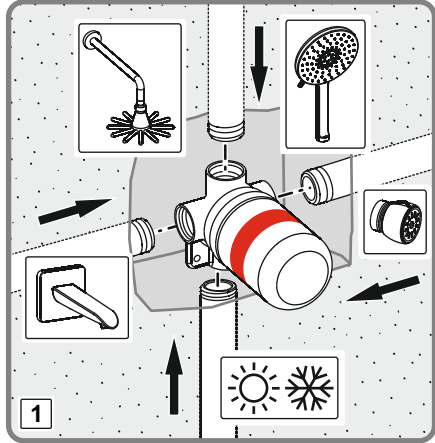

VitrA

VitrA

	P P bar	max.10 	5
		min.0,5	
T °C	max.80 	65