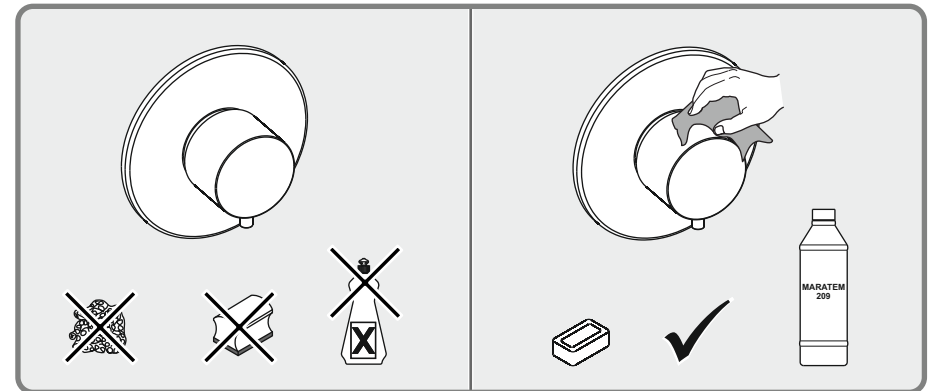

VitrA

	P P bar	max.10 	5
		min.0,5	
T °C	max.80 	65