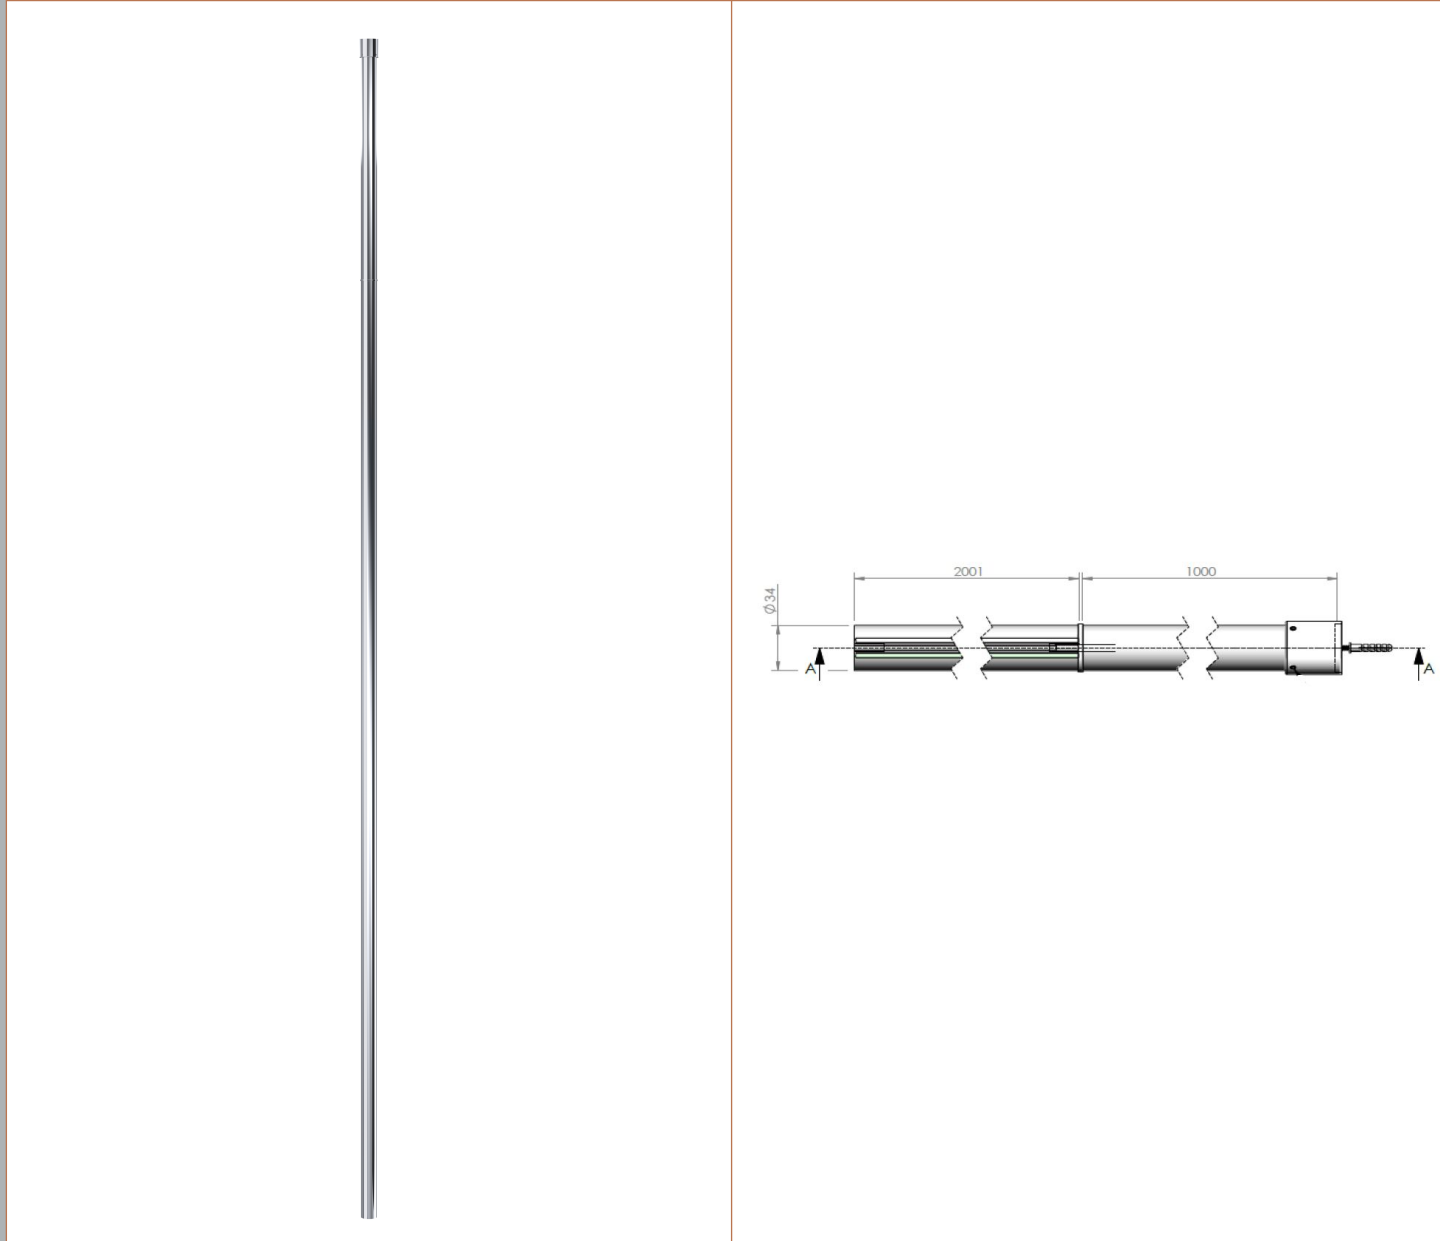

### Product Dimensions

Height (mm):	1950
Width (mm):	700
Depth (mm):	14
Nett Weight (kg):	29.44

### Outer Box Dimensions (If Applicable)

Height (mm):	
Width (mm):	
Depth (mm):	
Length (mm):	
Gross Weight (kg):	
Barcode:	5055369007424

### Product Details

Country of Origin:	China
Fitting Instruction:	No
CE & UKCA:	Yes
Profile Material:	Aluminium
Profile Finish:	Polished Chrome
Adjustments (mm):	675mm-693mm
Entry Width (mm):	N/A
Swing In Dim (mm):	N/A
Swing Out Dim (mm):	N/A
Radius (mm):	Not Applicable
Glass Thickness (mm):	8
Easy Fit:	No
Easy Clean:	Yes
Handle Style:	Not Applicable
Handle Material:	Not Applicable
Enclosure Design:	Frameless
Wheel Type:	Not Applicable
Support Bar Included:	Support Bar Included
Extras:	None

### Product Dimensions

Height (mm):	3000
Width (mm):	34
Depth (mm):	34
Nett Weight (kg):	3