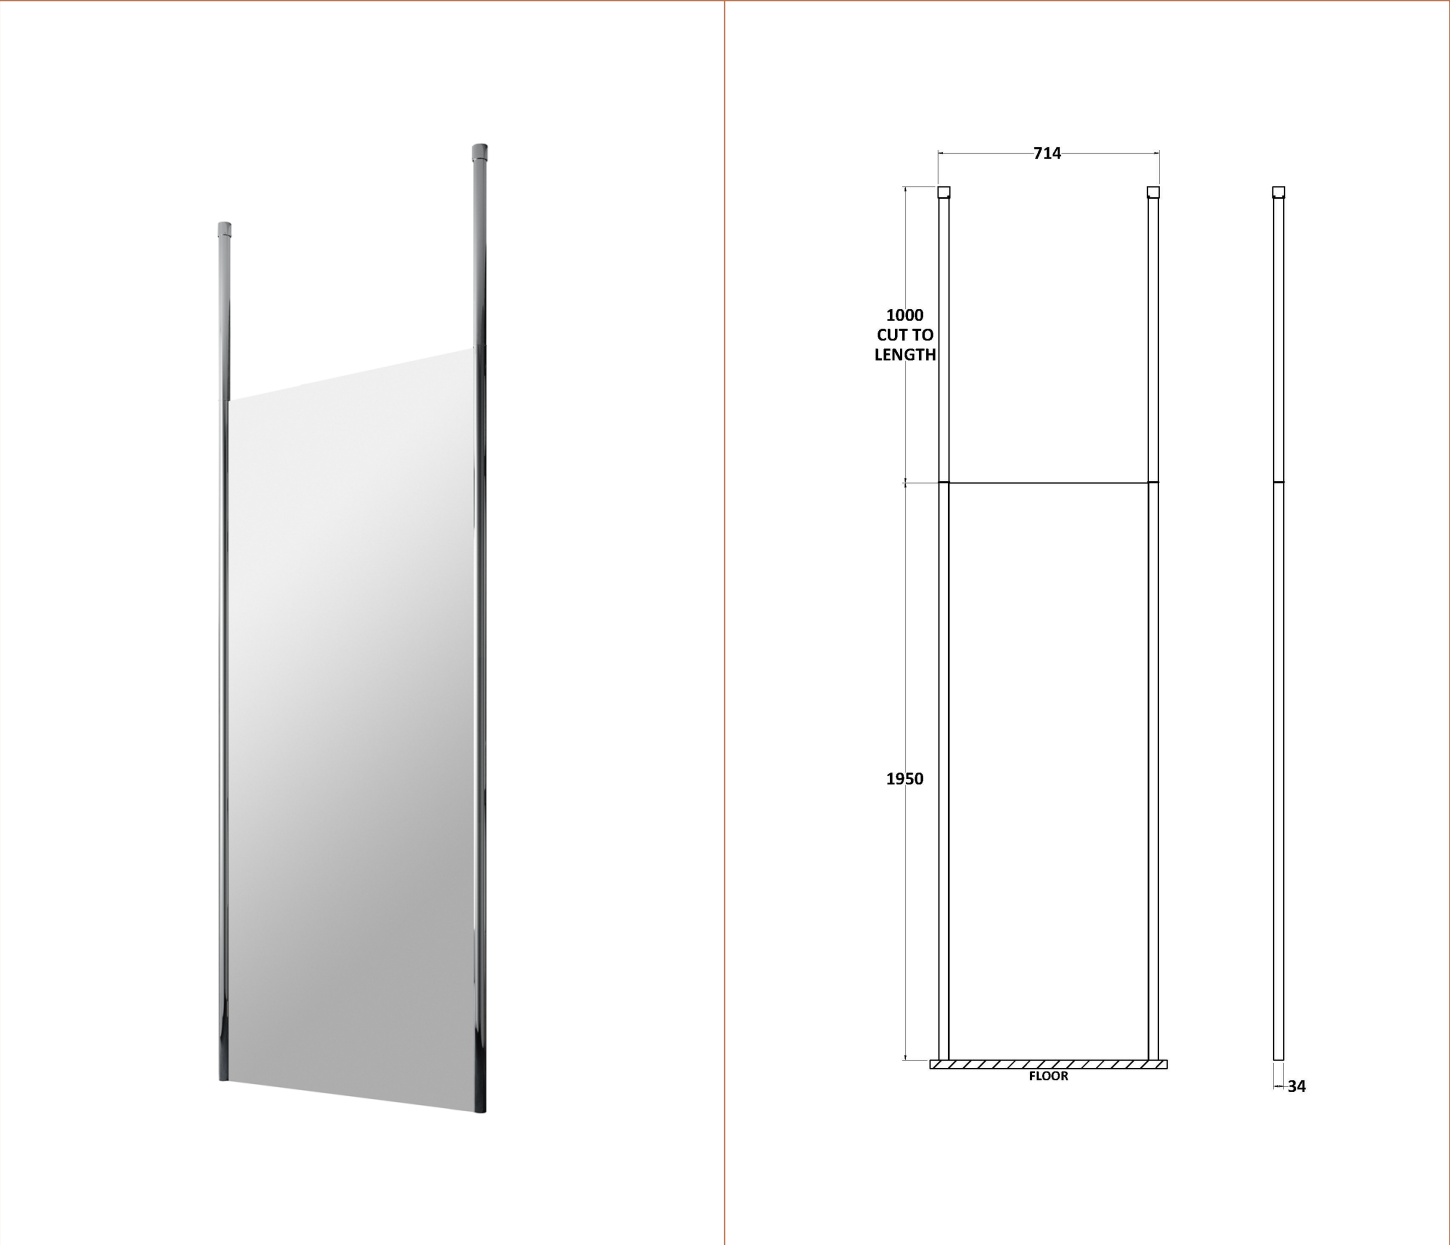

Sales Code: GPCP070

Description: 700 Wetroom Screen With Ceiling Poles

Packaging Details

Barcode: 5055275899144

Sales Code: WRSB700

Description: Wetroom Screen 700 X1950mm

### Product Dimensions

Height (mm):	1950
Width (mm):	700
Depth (mm):	14
Nett Weight (kg):	29.44

### Packaging Dimensions

Height (mm):	65
Width (mm):	730
Length (mm):	2010
Gross Weight (kg):	29.44

### Product Dimensions

Height (mm):	3000
Width (mm):	34
Depth (mm):	34
Nett Weight (kg):	3