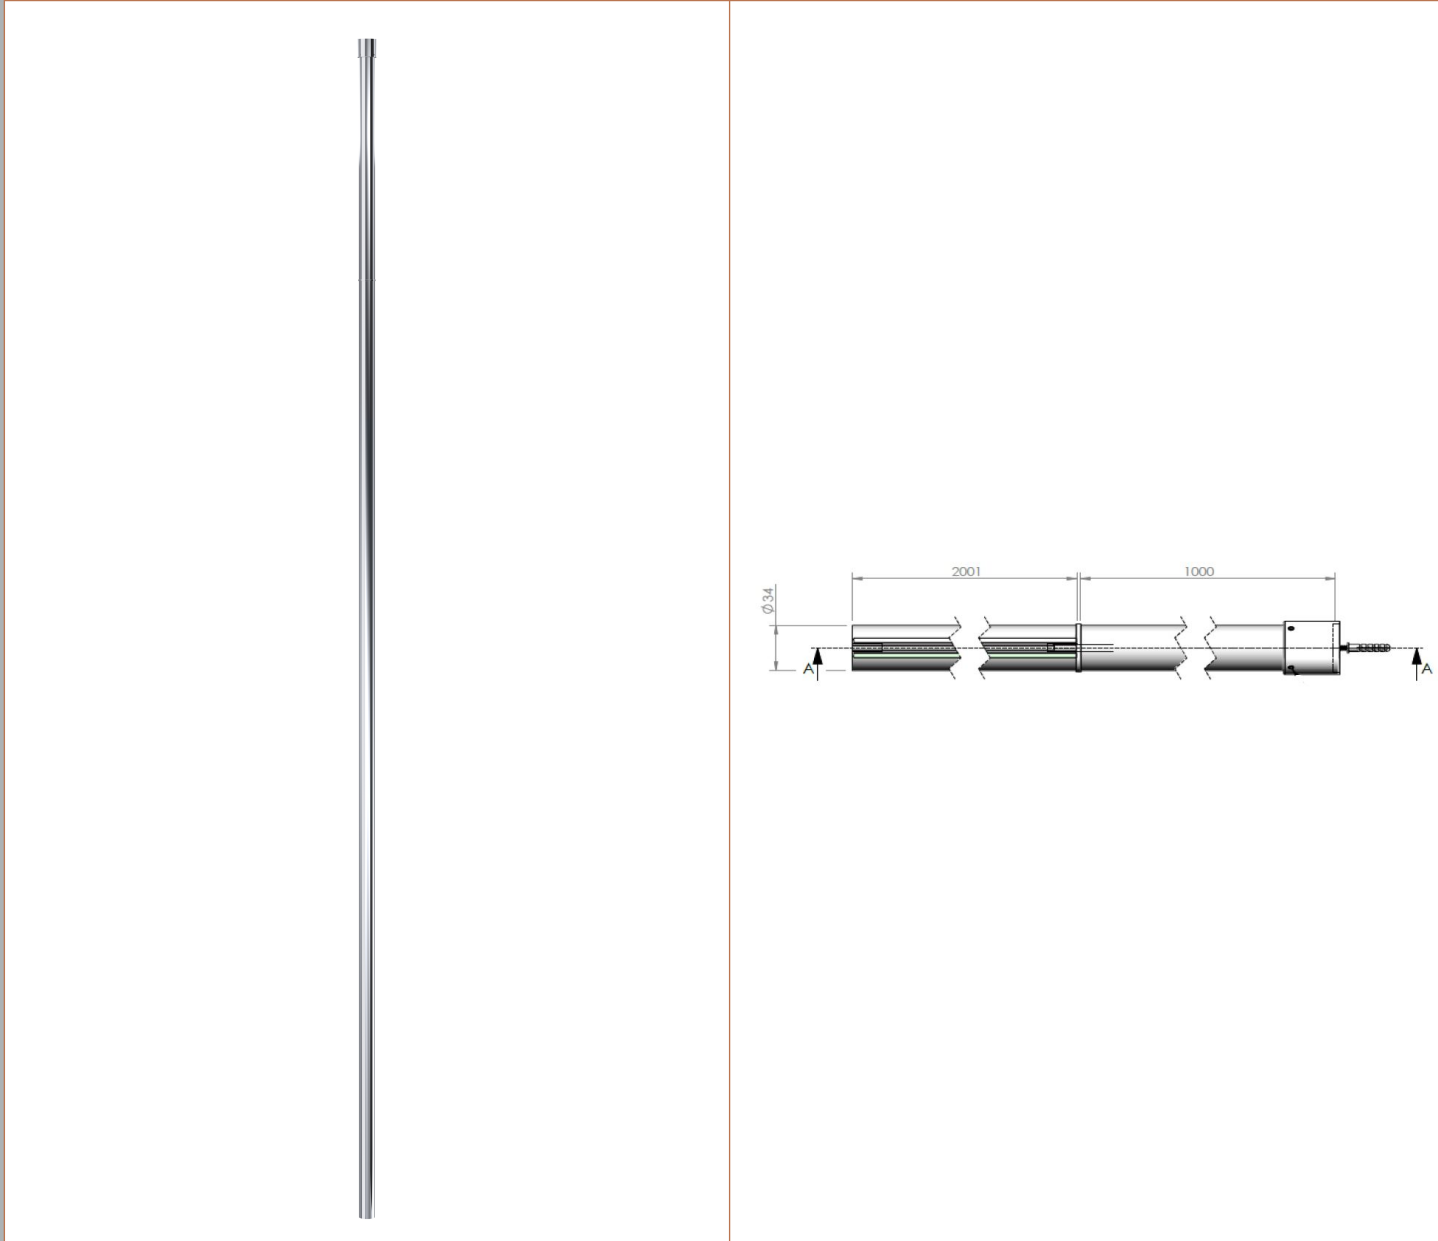

Sales Code: GPCP080

Description: 800 Wetroom Screen With Ceiling Poles

Packaging Details

Barcode: 5055275899151

Sales Code: WRSB800

Description: Wetroom Screen 800 X1950mm

Product Dimensions

Height (mm):	1950
Width (mm):	800
Depth (mm):	14
Nett Weight (kg):	34.36

Outer Box Dimensions (If Applicable)

Height (mm):	
Width (mm):	
Depth (mm):	
Length (mm):	
Gross Weight (kg):	
Barcode:	5055369007448

Product Details

Country of Origin:	China
Fitting Instruction:	No
CE & UKCA:	Yes
Profile Material:	Aluminium
Profile Finish:	Polished Chrome
Adjustments (mm):	775mm-793mm
Entry Width (mm):	N/A
Swing In Dim (mm):	N/A
Swing Out Dim (mm):	N/A
Radius (mm):	Not Applicable
Glass Thickness (mm):	8
Easy Fit:	No
Easy Clean:	Yes
Handle Style:	Not Applicable
Handle Material:	Not Applicable
Enclosure Design:	Frameless
Wheel Type:	Not Applicable
Support Bar Included:	Support Bar Included
Extras:	None

Sales Code: WRSF002

Description: 2/1M Wetroom Screen Ceiling Post Chrome

Product Dimensions

Height (mm):	3000
Width (mm):	34
Depth (mm):	34
Nett Weight (kg):	3

Packaging Dimensions

Height (mm):	2030
Width (mm):	80
Length (mm):	35
Gross Weight (kg):	3

Product Details

Country of Origin:	China
Fitting Instruction:	No
CE & UKCA:	N/A
Profile Material:	Aluminium
Profile Finish:	Polished Chrome
Adjustments (mm):	N/A
Entry Width (mm):	N/A
Swing In Dim (mm):	N/A
Swing Out Dim (mm):	N/A
Radius (mm):	Not Applicable
Glass Thickness (mm):	
Easy Fit:	Not Applicable
Easy Clean:	Not Applicable
Handle Style:	Not Applicable
Handle Material:	Not Applicable
Enclosure Design:	Not Applicable
Wheel Type:	Not Applicable
Support Bar Included:	Support Bar Not Included
Extras:	None