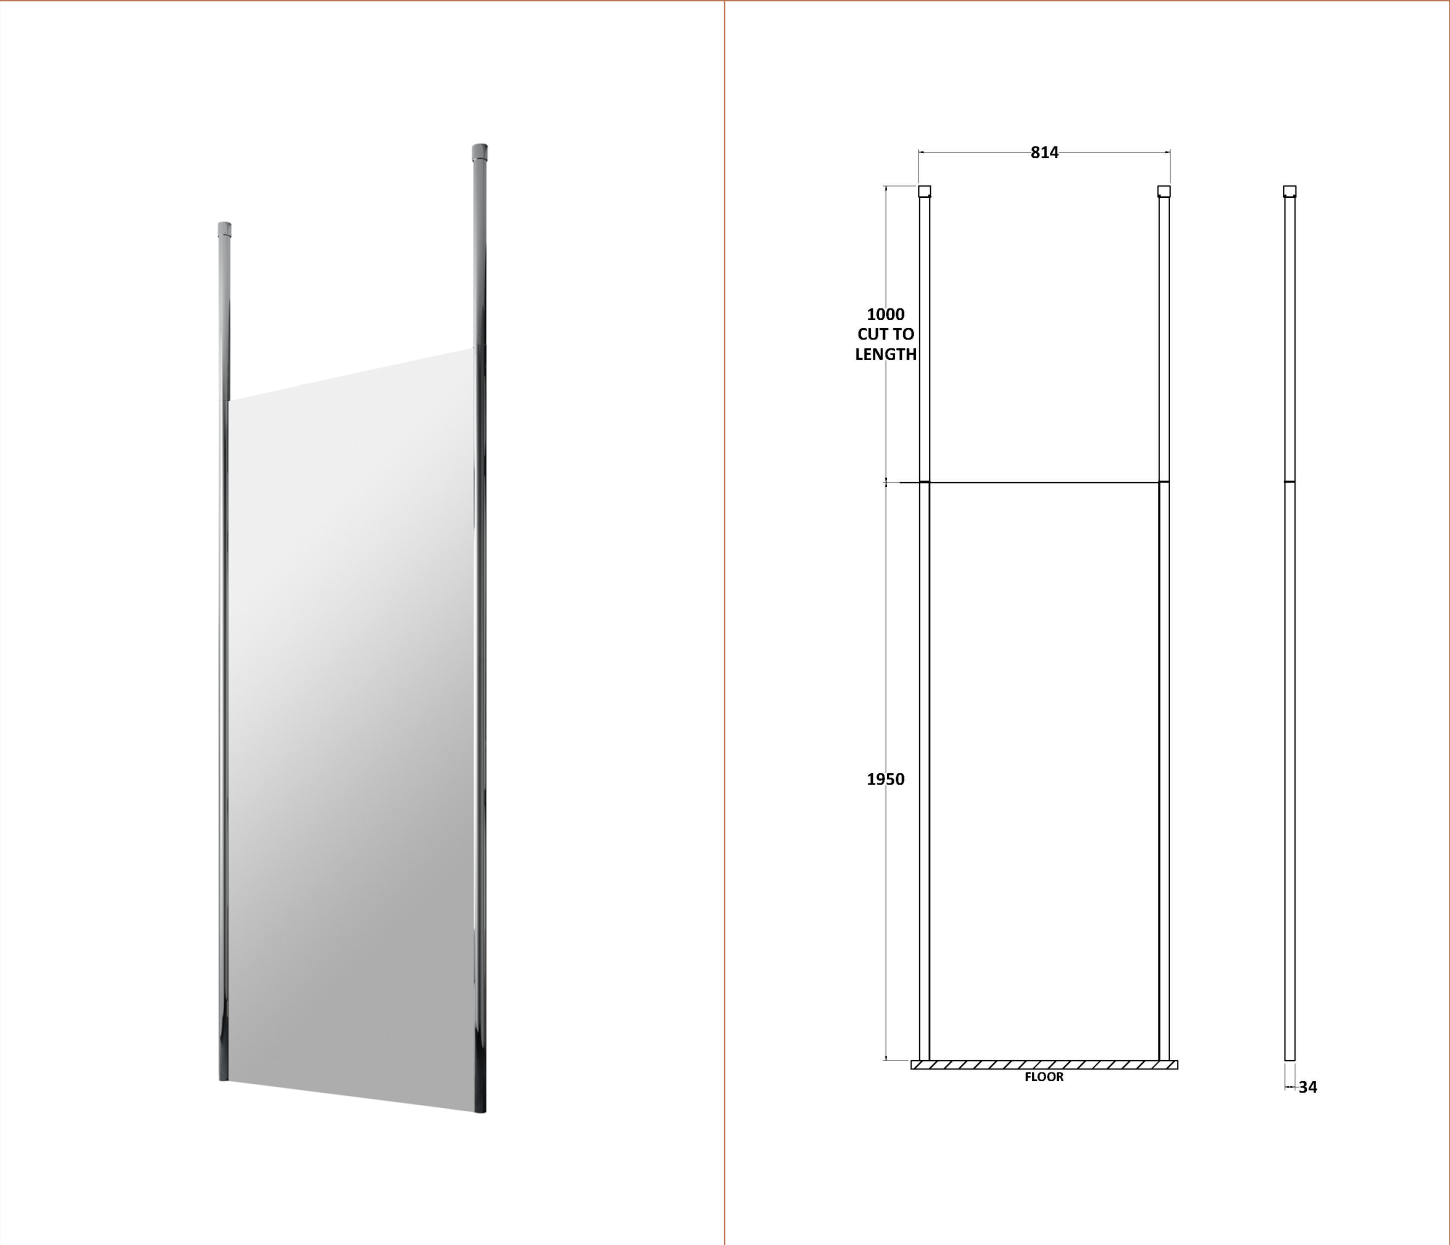

Sales Code: GPCP080

Description: 800 Wetroom Screen With Ceiling Poles

Packaging Details

Barcode: 5055275899151

Sales Code: WRSB800

Description: Wetroom Screen 800 X1950mm

Product Dimensions

Height (mm):	1950
Width (mm):	800
Depth (mm):	14
Nett Weight (kg):	34.36

Packaging Dimensions

Height (mm):	65
Width (mm):	830
Length (mm):	2010
Gross Weight (kg):	34.36

Packaging Data

Box Colour:	Brown Cardboard Box - Printed
Box Qty:	1
Label Size:	100 x 50
Label Colour:	Not Applicable
Label Qty:	0

Outer Box Dimensions (If Applicable)

Height (mm):	
Width (mm):	
Depth (mm):	
Length (mm):	
Gross Weight (kg):	
Barcode:	5055369007448

Product Details

Country of Origin:	China
Fitting Instruction:	No
CE & UKCA:	Yes
Profile Material:	Aluminium
Profile Finish:	Polished Chrome
Adjustments (mm):	775mm-793mm
Entry Width (mm):	N/A
Swing In Dim (mm):	N/A
Swing Out Dim (mm):	N/A
Radius (mm):	Not Applicable
Glass Thickness (mm):	8
Easy Fit:	No
Easy Clean:	Yes
Handle Style:	Not Applicable
Handle Material:	Not Applicable
Enclosure Design:	Frameless
Wheel Type:	Not Applicable
Support Bar Included:	Support Bar Included
Extras:	None

Sales Code: WRSF002

Description: 2/1M Wetroom Screen Ceiling Post Chrome

Product Dimensions

Height (mm):	3000
Width (mm):	34
Depth (mm):	34
Nett Weight (kg):	3

Packaging Dimensions

Height (mm):	2030
Width (mm):	80
Length (mm):	35
Gross Weight (kg):	3