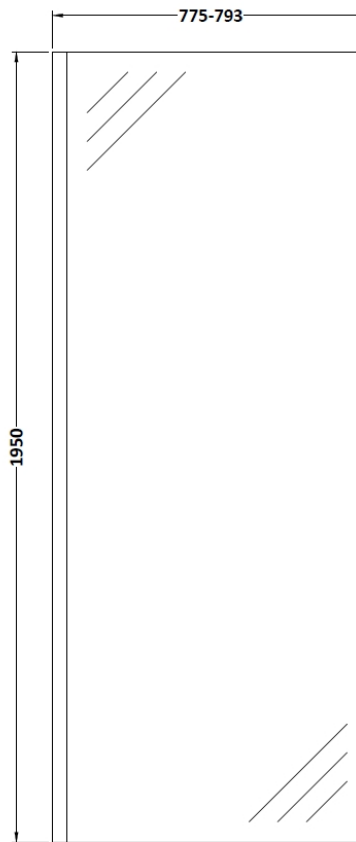

Sales Code: GPCP080

Description: 800 Wetroom Screen With Ceiling Poles

Packaging Details

Barcode: 5055275899151

Sales Code: WRSB800

Description: Wetroom Screen 800 X1950mm

Product Dimensions

Height (mm):	1950
Width (mm):	800
Depth (mm):	14
Nett Weight (kg):	34.36

Packaging Dimensions

Height (mm):	65
Width (mm):	830
Length (mm):	2010
Gross Weight (kg):	34.36

Packaging Data

Box Colour:	Brown Cardboard Box - Printed
Box Qty:	1
Label Size:	100 x 50
Label Colour:	Not Applicable
Label Qty:	0

Outer Box Dimensions (If Applicable)

Height (mm):	
Width (mm):	
Depth (mm):	
Length (mm):	
Gross Weight (kg):	
Barcode:	5055369007448

Product Details

Country of Origin:	China
Fitting Instruction:	No
CE & UKCA:	Yes
Profile Material:	Aluminium
Profile Finish:	Polished Chrome
Adjustments (mm):	775mm-793mm
Entry Width (mm):	N/A
Swing In Dim (mm):	N/A
Swing Out Dim (mm):	N/A
Radius (mm):	Not Applicable
Glass Thickness (mm):	8
Easy Fit:	No
Easy Clean:	Yes
Handle Style:	Not Applicable
Handle Material:	Not Applicable
Enclosure Design:	Frameless
Wheel Type:	Not Applicable
Support Bar Included:	Support Bar Included
Extras:	None

Sales Code: WRSF002

Description: 2/1M Wetroom Screen Ceiling Post Chrome

Product Dimensions

Height (mm):	3000
Width (mm):	34
Depth (mm):	34
Nett Weight (kg):	3

Packaging Dimensions

Height (mm):	2030
Width (mm):	80
Length (mm):	35
Gross Weight (kg):	3