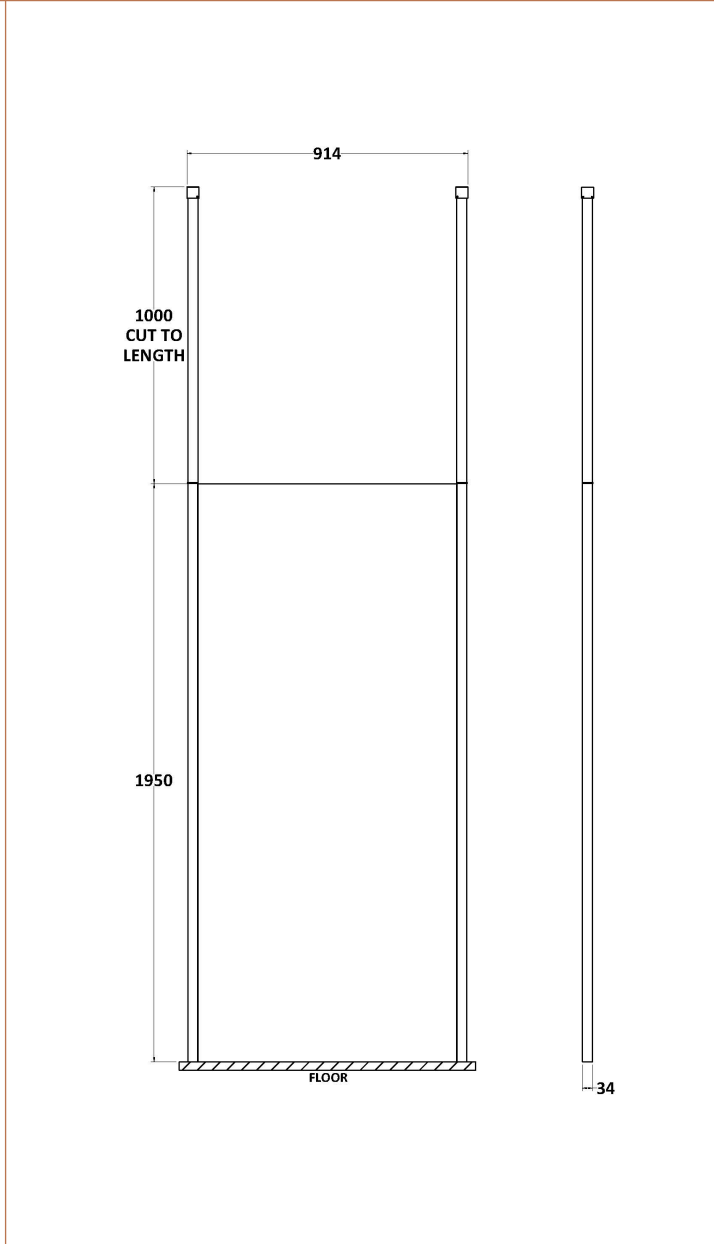

Sales Code: GPCP090

Description: 900 Wetroom Screen With Ceiling Poles

Packaging Details

Barcode: 5055275899168

Sales Code: WRSB900

Description: Wetroom Screen 900 X1950mm

Product Dimensions

Height (mm):	1950
Width (mm):	900
Depth (mm):	14
Nett Weight (kg):	38.24

Packaging Dimensions

Height (mm):	65
Width (mm):	930
Length (mm):	2010
Gross Weight (kg):	38.24

Packaging Data

Box Colour:	Brown Cardboard Box - Printed
Box Qty:	1
Label Size:	100 x 50
Label Colour:	Not Applicable
Label Qty:	0

Outer Box Dimensions (If Applicable)

Height (mm):	
Width (mm):	
Depth (mm):	
Length (mm):	
Gross Weight (kg):	
Barcode:	5055369007455

Product Details

Country of Origin:	China
Fitting Instruction:	No
CE & UKCA:	Yes
Profile Material:	Aluminium
Profile Finish:	Polished Chrome
Adjustments (mm):	875mm-893mm
Entry Width (mm):	N/A
Swing In Dim (mm):	N/A
Swing Out Dim (mm):	N/A
Radius (mm):	Not Applicable
Glass Thickness (mm):	8
Easy Fit:	No
Easy Clean:	Yes
Handle Style:	Not Applicable
Handle Material:	Not Applicable
Enclosure Design:	Frameless
Wheel Type:	Not Applicable
Support Bar Included:	Support Bar Included
Extras:	None

Sales Code: WRSF002

Description: 2/1M Wetroom Screen Ceiling Post Chrome

Product Dimensions

Height (mm):	3000
Width (mm):	34
Depth (mm):	34
Nett Weight (kg):	3

Packaging Dimensions

Height (mm):	2030
Width (mm):	80
Length (mm):	35
Gross Weight (kg):	3