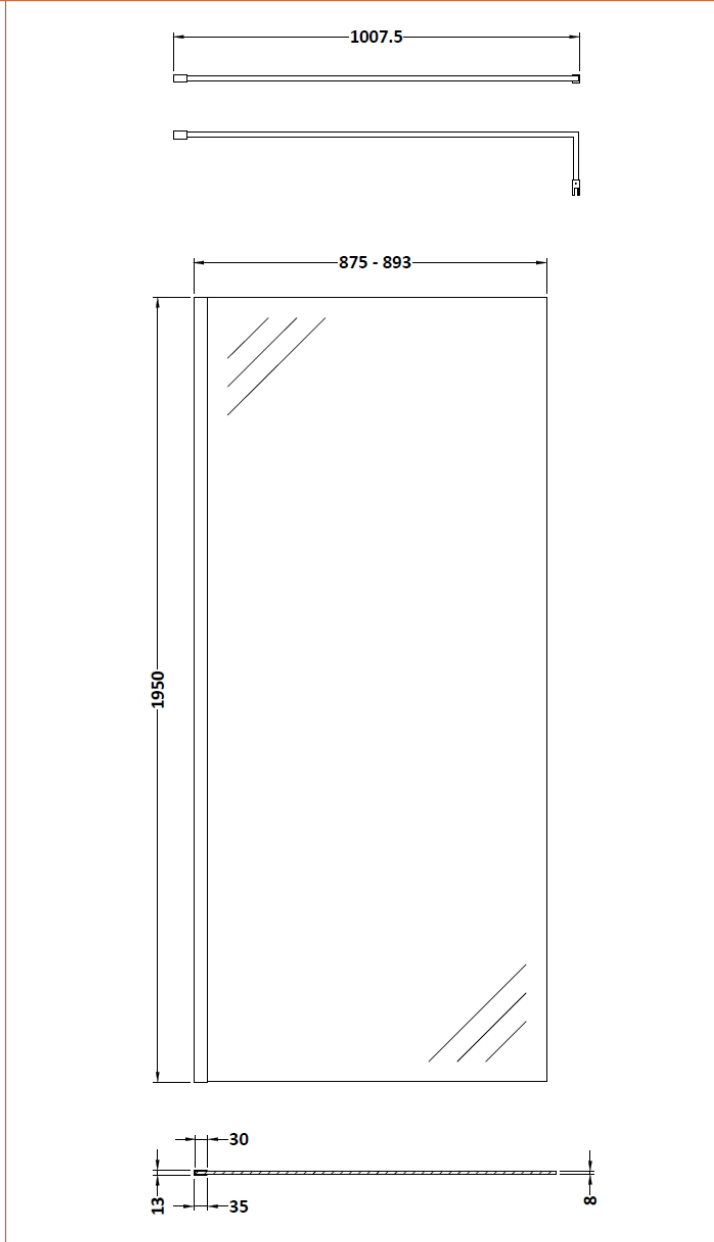

Sales Code: GPCP090

Description: 900 Wetroom Screen With Ceiling Poles

Packaging Details

Barcode: 5055275899168

Sales Code: WRSB900

Description: Wetroom Screen 900 X1950mm

Product Dimensions

Height (mm):	1950
Width (mm):	900
Depth (mm):	14
Nett Weight (kg):	38.24

Packaging Dimensions

Height (mm):	65
Width (mm):	930
Length (mm):	2010
Gross Weight (kg):	38.24

Packaging Data

Box Colour:	Brown Cardboard Box - Printed
Box Qty:	1
Label Size:	100 x 50
Label Colour:	Not Applicable
Label Qty:	0

Outer Box Dimensions (If Applicable)

Height (mm):	
Width (mm):	
Depth (mm):	
Length (mm):	
Gross Weight (kg):	
Barcode:	5055369007455

Product Details

Country of Origin:	China
Fitting Instruction:	No
CE & UKCA:	Yes
Profile Material:	Aluminium
Profile Finish:	Polished Chrome
Adjustments (mm):	875mm-893mm
Entry Width (mm):	N/A
Swing In Dim (mm):	N/A
Swing Out Dim (mm):	N/A
Radius (mm):	Not Applicable
Glass Thickness (mm):	8
Easy Fit:	No
Easy Clean:	Yes
Handle Style:	Not Applicable
Handle Material:	Not Applicable
Enclosure Design:	Frameless
Wheel Type:	Not Applicable
Support Bar Included:	Support Bar Included
Extras:	None

Sales Code: WRSF002

Description: 2/1M Wetroom Screen Ceiling Post Chrome

Product Dimensions

Height (mm):	3000
Width (mm):	34
Depth (mm):	34
Nett Weight (kg):	3

Packaging Dimensions

Height (mm):	2030
Width (mm):	80
Length (mm):	35
Gross Weight (kg):	3