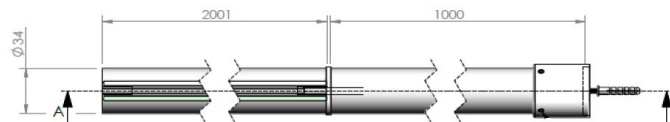

Packaging Dimensions

Height (mm):	65
Width (mm):	930
Length (mm):	2010
Gross Weight (kg):	38.24

Packaging Data

Box Colour:	Brown Cardboard Box - Printed
Box Qty:	1
Label Size:	100 x 50
Label Colour:	Not Applicable
Label Qty:	0

Outer Box Dimensions (If Applicable)

Height (mm):	
Width (mm):	
Depth (mm):	
Length (mm):	
Gross Weight (kg):	
Barcode:	5055369007455

Product Details

Country of Origin:	China
Fitting Instruction:	No
CE & UKCA:	Yes
Profile Material:	Aluminium
Profile Finish:	Polished Chrome
Adjustments (mm):	875mm-893mm
Entry Width (mm):	N/A
Swing In Dim (mm):	N/A
Swing Out Dim (mm):	N/A
Radius (mm):	Not Applicable
Glass Thickness (mm):	8
Easy Fit:	No
Easy Clean:	Yes
Handle Style:	Not Applicable
Handle Material:	Not Applicable
Enclosure Design:	Frameless
Wheel Type:	Not Applicable
Support Bar Included:	Support Bar Included
Extras:	None

Sales Code: WRSF002

Description: 2/1M Wetroom Screen Ceiling Post Chrome

Product Dimensions

Height (mm):	3000
Width (mm):	34
Depth (mm):	34
Nett Weight (kg):	3

Packaging Dimensions

Height (mm):	2030
Width (mm):	80
Length (mm):	35
Gross Weight (kg):	3

Product Details

Country of Origin:	China
Fitting Instruction:	No
CE & UKCA:	N/A
Profile Material:	Aluminium
Profile Finish:	Polished Chrome
Adjustments (mm):	N/A
Entry Width (mm):	N/A
Swing In Dim (mm):	N/A
Swing Out Dim (mm):	N/A
Radius (mm):	Not Applicable
Glass Thickness (mm):	
Easy Fit:	Not Applicable
Easy Clean:	Not Applicable
Handle Style:	Not Applicable
Handle Material:	Not Applicable
Enclosure Design:	Not Applicable
Wheel Type:	Not Applicable
Support Bar Included:	Support Bar Not Included
Extras:	None