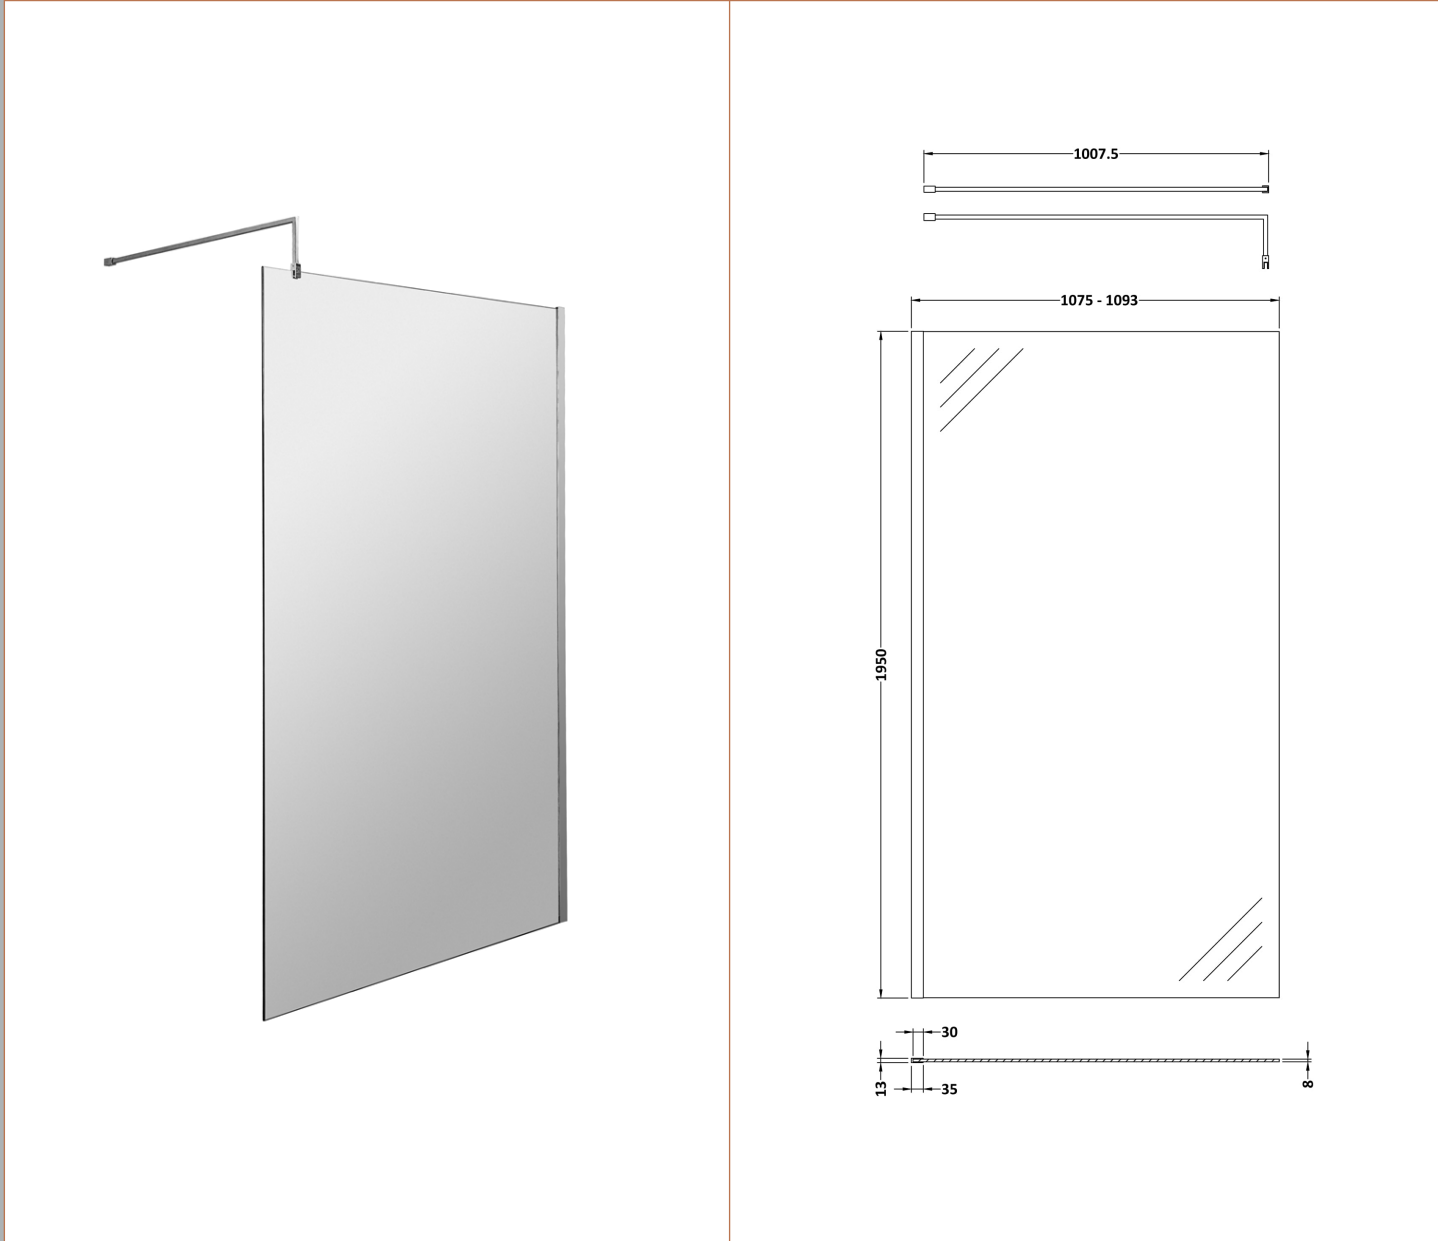

Sales Code: GPCP11

Description: 1100 Wetroom Screen With Ceiling Poles

Packaging Details

Barcode: 5056211855668

Sales Code: WRSB1100

Description: 1100X1950 Wetroom Screen Inc Support Bar

Product Dimensions

Height (mm):	1950
Width (mm):	1100
Depth (mm):	14
Nett Weight (kg):	48.8

Packaging Dimensions

Height (mm):	65
Width (mm):	1150
Length (mm):	2010
Gross Weight (kg):	48.8

Packaging Data

Box Colour:	Brown Cardboard Box - Printed
Box Qty:	1
Label Size:	100 x 50
Label Colour:	Not Applicable
Label Qty:	0

Outer Box Dimensions (If Applicable)

Height (mm):	
Width (mm):	
Depth (mm):	
Length (mm):	
Gross Weight (kg):	
Barcode:	5055275871157

Product Details

Country of Origin:	China
Fitting Instruction:	No
CE & UKCA:	Yes
Profile Material:	Aluminium
Profile Finish:	Polished Chrome
Adjustments (mm):	1075mm-1093mm
Entry Width (mm):	N/A
Swing In Dim (mm):	N/A
Swing Out Dim (mm):	N/A
Radius (mm):	Not Applicable
Glass Thickness (mm):	8
Easy Fit:	No
Easy Clean:	Yes
Handle Style:	Not Applicable
Handle Material:	Not Applicable
Enclosure Design:	Frameless
Wheel Type:	Not Applicable
Support Bar Included:	Support Bar Included
Extras:	None

Sales Code: WRSF002

Description: 2/1M Wetroom Screen Ceiling Post Chrome

Product Dimensions

Height (mm):	3000
Width (mm):	34
Depth (mm):	34
Nett Weight (kg):	3

Packaging Dimensions

Height (mm):	2030
Width (mm):	80
Length (mm):	35
Gross Weight (kg):	3