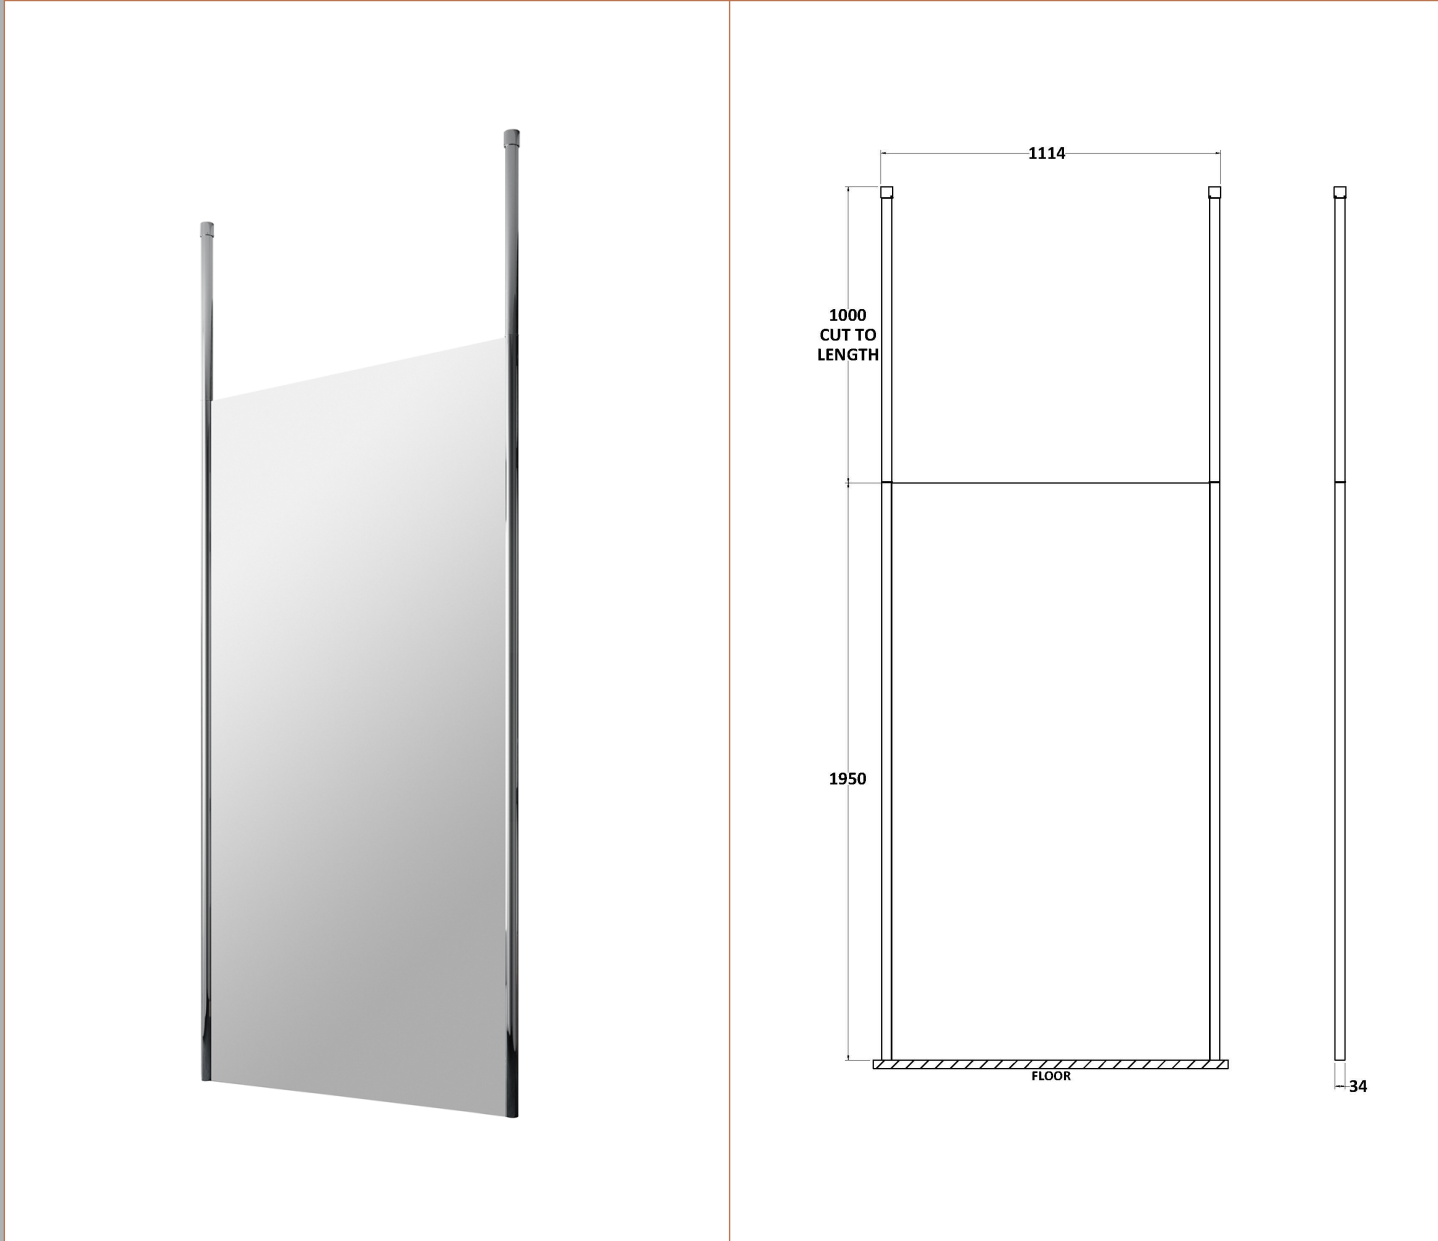

Sales Code: GPCP11

Description: 1100 Wetroom Screen With Ceiling Poles

Packaging Details

Barcode: 5056211855668

Sales Code: WRSB1100

Description: 1100X1950 Wetroom Screen Inc Support Bar

Product Dimensions

Height (mm):	1950
Width (mm):	1100
Depth (mm):	14
Nett Weight (kg):	48.8

Packaging Dimensions

Height (mm):	65
Width (mm):	1150
Length (mm):	2010
Gross Weight (kg):	48.8

Packaging Data

Box Colour:	Brown Cardboard Box - Printed
Box Qty:	1
Label Size:	100 x 50
Label Colour:	Not Applicable
Label Qty:	0

Outer Box Dimensions (If Applicable)

Height (mm):	
Width (mm):	
Depth (mm):	
Length (mm):	
Gross Weight (kg):	
Barcode:	5055275871157

Product Details

Country of Origin:	China
Fitting Instruction:	No
CE & UKCA:	Yes
Profile Material:	Aluminium
Profile Finish:	Polished Chrome
Adjustments (mm):	1075mm-1093mm
Entry Width (mm):	N/A
Swing In Dim (mm):	N/A
Swing Out Dim (mm):	N/A
Radius (mm):	Not Applicable
Glass Thickness (mm):	8
Easy Fit:	No
Easy Clean:	Yes
Handle Style:	Not Applicable
Handle Material:	Not Applicable
Enclosure Design:	Frameless
Wheel Type:	Not Applicable
Support Bar Included:	Support Bar Included
Extras:	None

Sales Code: WRSF002

Description: 2/1M Wetroom Screen Ceiling Post Chrome

Product Dimensions

Height (mm):	3000
Width (mm):	34
Depth (mm):	34
Nett Weight (kg):	3

Packaging Dimensions

Height (mm):	2030
Width (mm):	80
Length (mm):	35
Gross Weight (kg):	3