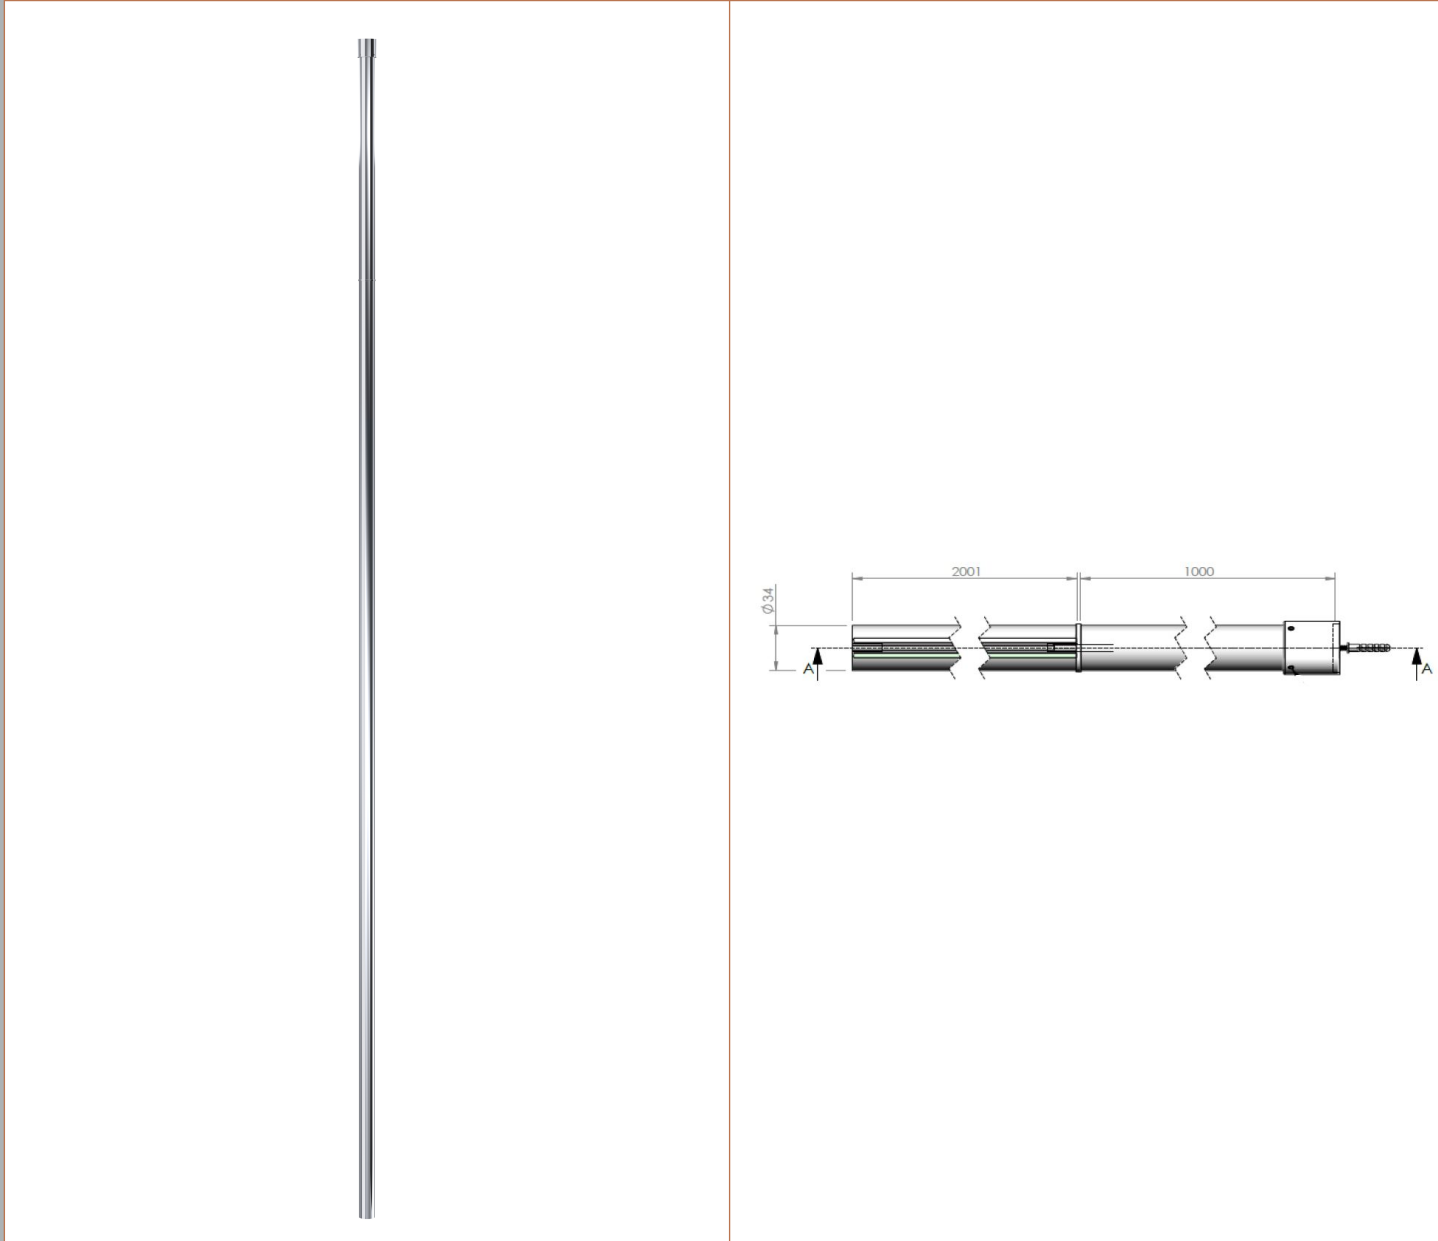

Sales Code: GPCP11

Description: 1100 Wetroom Screen With Ceiling Poles

Packaging Details

Barcode: 5056211855668

Sales Code: WRSB1100

Description: 1100X1950 Wetroom Screen Inc Support Bar

Product Dimensions

Height (mm):	1950
Width (mm):	1100
Depth (mm):	14
Nett Weight (kg):	48.8

Outer Box Dimensions (If Applicable)

Height (mm):	
Width (mm):	
Depth (mm):	
Length (mm):	
Gross Weight (kg):	
Barcode:	5055275871157

Product Details

Country of Origin:	China
Fitting Instruction:	No
CE & UKCA:	Yes
Profile Material:	Aluminium
Profile Finish:	Polished Chrome
Adjustments (mm):	1075mm-1093mm
Entry Width (mm):	N/A
Swing In Dim (mm):	N/A
Swing Out Dim (mm):	N/A
Radius (mm):	Not Applicable
Glass Thickness (mm):	8
Easy Fit:	No
Easy Clean:	Yes
Handle Style:	Not Applicable
Handle Material:	Not Applicable
Enclosure Design:	Frameless
Wheel Type:	Not Applicable
Support Bar Included:	Support Bar Included
Extras:	None

Sales Code: WRSF002

Description: 2/1M Wetroom Screen Ceiling Post Chrome

Product Dimensions

Height (mm):	3000
Width (mm):	34
Depth (mm):	34
Nett Weight (kg):	3

Packaging Dimensions

Height (mm):	2030
Width (mm):	80
Length (mm):	35
Gross Weight (kg):	3

Product Details

Country of Origin:	China
Fitting Instruction:	No
CE & UKCA:	N/A
Profile Material:	Aluminium
Profile Finish:	Polished Chrome
Adjustments (mm):	N/A
Entry Width (mm):	N/A
Swing In Dim (mm):	N/A
Swing Out Dim (mm):	N/A
Radius (mm):	Not Applicable
Glass Thickness (mm):	
Easy Fit:	Not Applicable
Easy Clean:	Not Applicable
Handle Style:	Not Applicable
Handle Material:	Not Applicable
Enclosure Design:	Not Applicable
Wheel Type:	Not Applicable
Support Bar Included:	Support Bar Not Included
Extras:	None