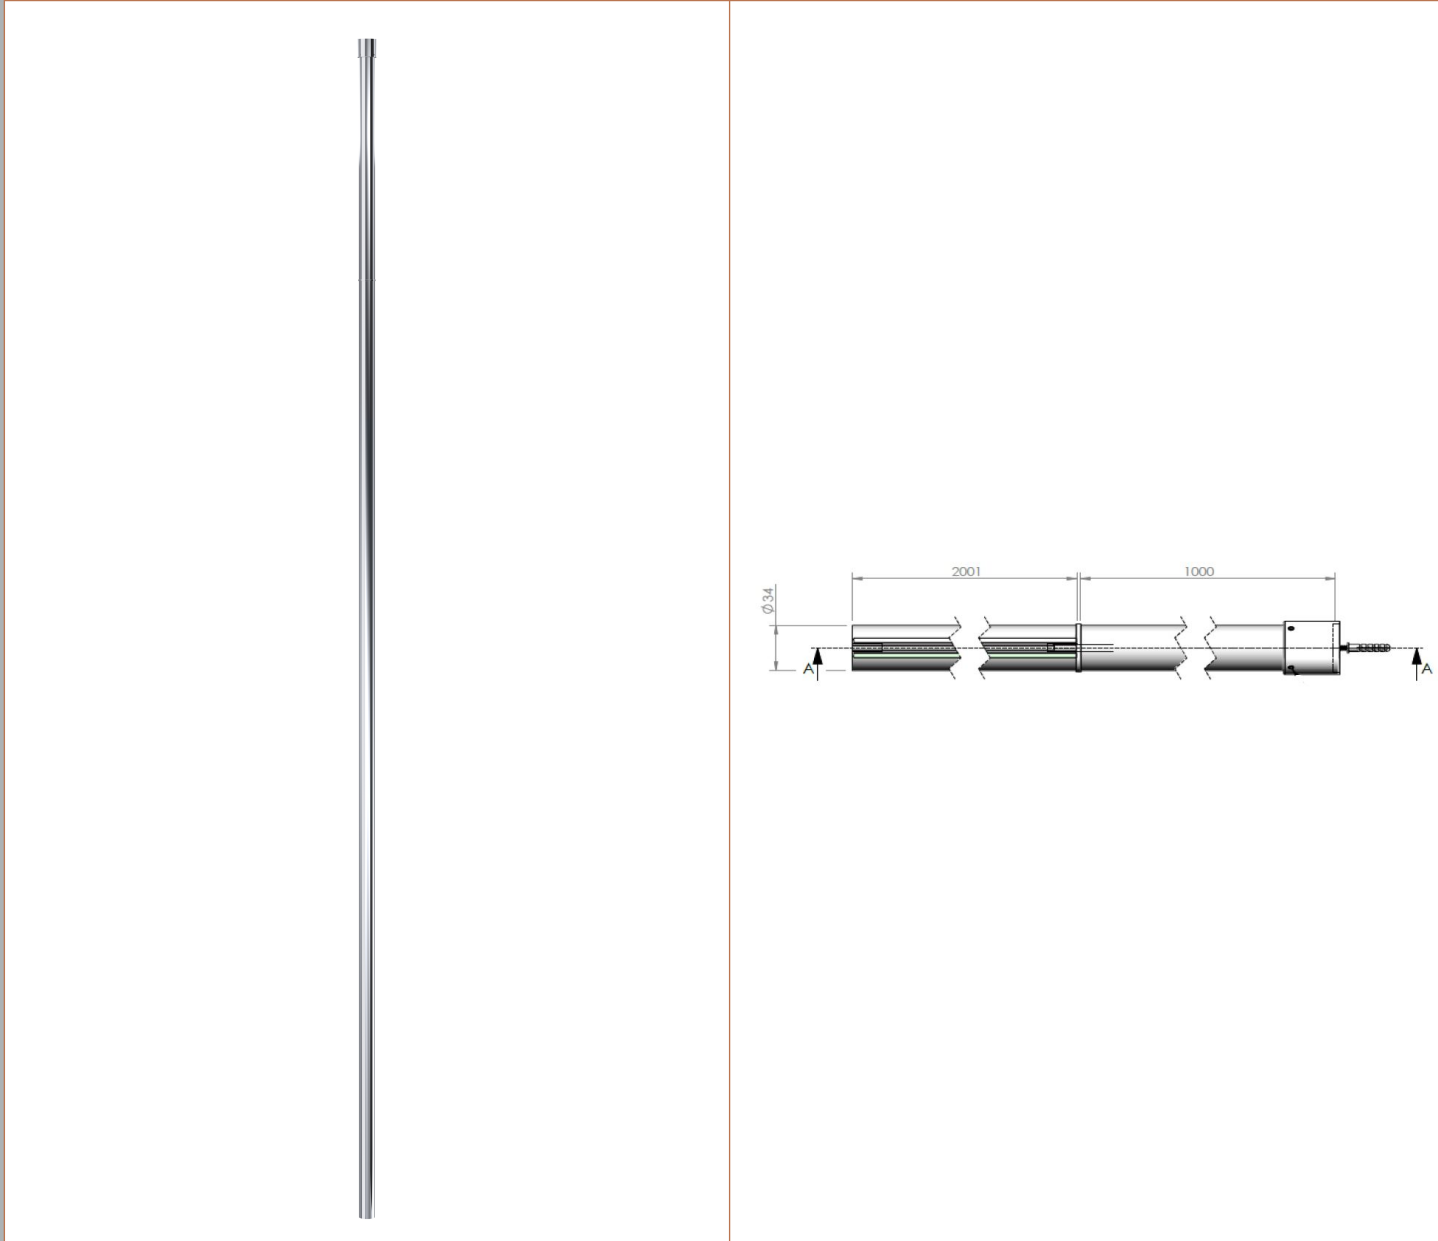

Sales Code: GPCP12

Description: 1200 Wetroom Screen With Ceiling Poles

Packaging Details

Barcode: 5055275899182

Sales Code: WRSB1200

Description: Wetroom Screen 1200 X1950mm

Product Dimensions

Height (mm):	1950
Width (mm):	1200
Depth (mm):	14
Nett Weight (kg):	50.4

Outer Box Dimensions (If Applicable)

Height (mm):	
Width (mm):	
Depth (mm):	
Length (mm):	
Gross Weight (kg):	
Barcode:	5055369007479

Product Details

Country of Origin:	China
Fitting Instruction:	No
CE & UKCA:	Yes
Profile Material:	Aluminium
Profile Finish:	Polished Chrome
Adjustments (mm):	1175mm-1193mm
Entry Width (mm):	N/A
Swing In Dim (mm):	N/A
Swing Out Dim (mm):	N/A
Radius (mm):	Not Applicable
Glass Thickness (mm):	8
Easy Fit:	No
Easy Clean:	Yes
Handle Style:	Not Applicable
Handle Material:	Not Applicable
Enclosure Design:	Frameless
Wheel Type:	Not Applicable
Support Bar Included:	Support Bar Included
Extras:	None

Sales Code: WRSF002

Description: 2/1M Wetroom Screen Ceiling Post Chrome

Product Dimensions

Height (mm):	3000
Width (mm):	34
Depth (mm):	34
Nett Weight (kg):	3

Packaging Dimensions

Height (mm):	2030
Width (mm):	80
Length (mm):	35
Gross Weight (kg):	3

Product Details

Country of Origin:	China
Fitting Instruction:	No
CE & UKCA:	N/A
Profile Material:	Aluminium
Profile Finish:	Polished Chrome
Adjustments (mm):	N/A
Entry Width (mm):	N/A
Swing In Dim (mm):	N/A
Swing Out Dim (mm):	N/A
Radius (mm):	Not Applicable
Glass Thickness (mm):	
Easy Fit:	Not Applicable
Easy Clean:	Not Applicable
Handle Style:	Not Applicable
Handle Material:	Not Applicable
Enclosure Design:	Not Applicable
Wheel Type:	Not Applicable
Support Bar Included:	Support Bar Not Included
Extras:	None