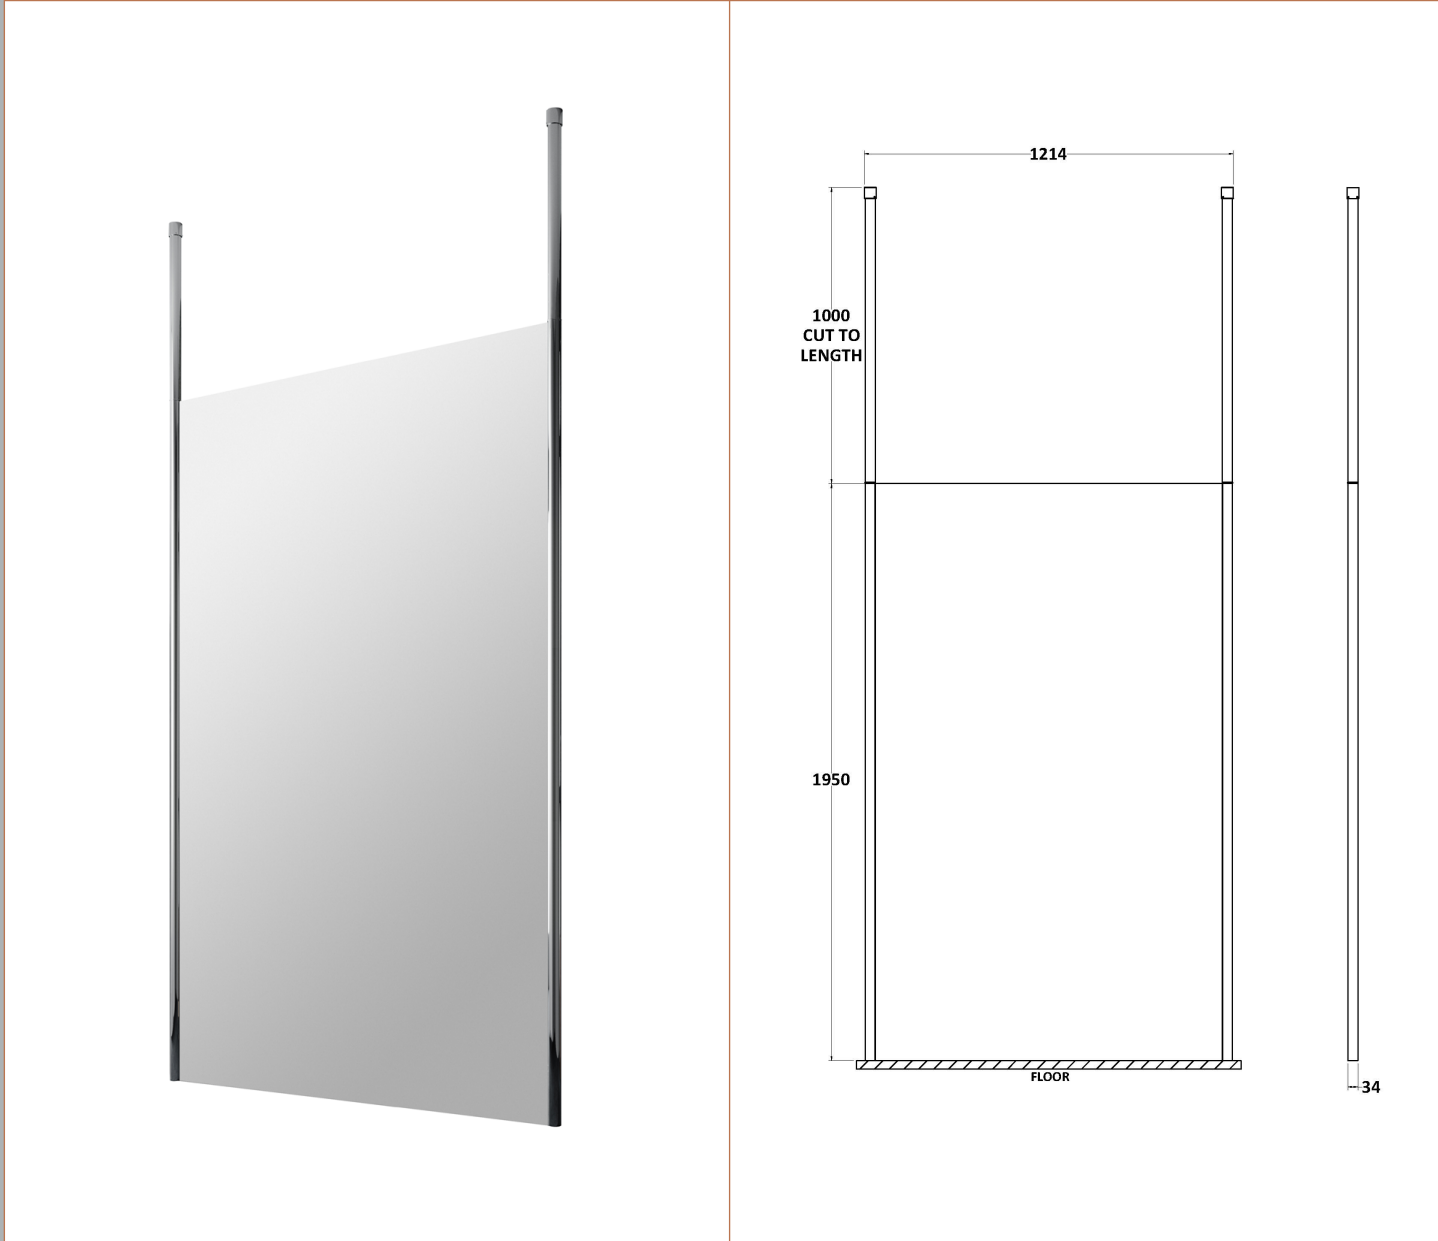

Sales Code: GPCP12

Description: 1200 Wetroom Screen With Ceiling Poles

Packaging Details

Barcode: 5055275899182

Sales Code: WRSB1200

Description: Wetroom Screen 1200 X1950mm

Product Dimensions

Height (mm):	1950
Width (mm):	1200
Depth (mm):	14
Nett Weight (kg):	50.4

Packaging Dimensions

Height (mm):	65
Width (mm):	1250
Length (mm):	2010
Gross Weight (kg):	50.4

Packaging Data

Box Colour:	Brown Cardboard Box - Printed
Box Qty:	1
Label Size:	100 x 50
Label Colour:	Not Applicable
Label Qty:	0

Outer Box Dimensions (If Applicable)

Height (mm):	
Width (mm):	
Depth (mm):	
Length (mm):	
Gross Weight (kg):	
Barcode:	5055369007479

Product Details

Country of Origin:	China
Fitting Instruction:	No
CE & UKCA:	Yes
Profile Material:	Aluminium
Profile Finish:	Polished Chrome
Adjustments (mm):	1175mm-1193mm
Entry Width (mm):	N/A
Swing In Dim (mm):	N/A
Swing Out Dim (mm):	N/A
Radius (mm):	Not Applicable
Glass Thickness (mm):	8
Easy Fit:	No
Easy Clean:	Yes
Handle Style:	Not Applicable
Handle Material:	Not Applicable
Enclosure Design:	Frameless
Wheel Type:	Not Applicable
Support Bar Included:	Support Bar Included
Extras:	None

Sales Code: WRSF002

Description: 2/1M Wetroom Screen Ceiling Post Chrome

Product Dimensions

Height (mm):	3000
Width (mm):	34
Depth (mm):	34
Nett Weight (kg):	3

Packaging Dimensions

Height (mm):	2030
Width (mm):	80
Length (mm):	35
Gross Weight (kg):	3