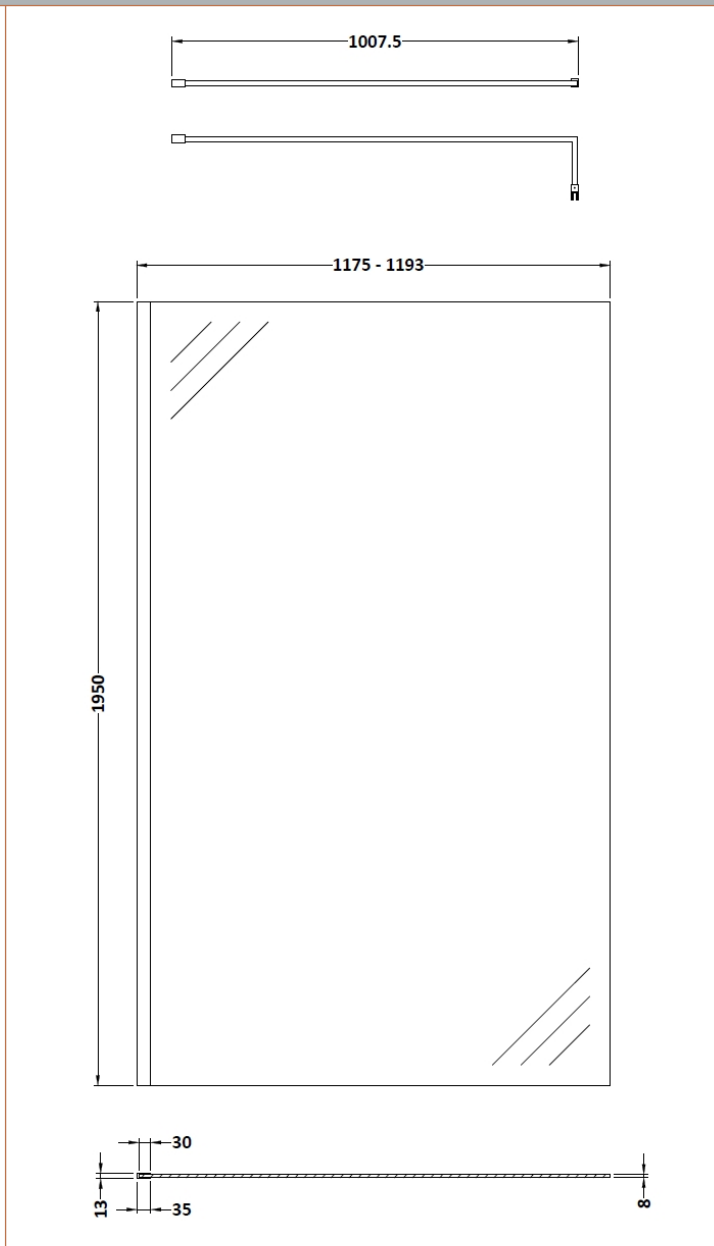

Sales Code: GPCP12

Description: 1200 Wetroom Screen With Ceiling Poles

Packaging Details

Barcode: 5055275899182

Sales Code: WRSB1200

Description: Wetroom Screen 1200 X1950mm

Product Dimensions

Height (mm):	1950
Width (mm):	1200
Depth (mm):	14
Nett Weight (kg):	50.4

Packaging Dimensions

Height (mm):	65
Width (mm):	1250
Length (mm):	2010
Gross Weight (kg):	50.4

Packaging Data

Box Colour:	Brown Cardboard Box - Printed
Box Qty:	1
Label Size:	100 x 50
Label Colour:	Not Applicable
Label Qty:	0

Outer Box Dimensions (If Applicable)

Height (mm):	
Width (mm):	
Depth (mm):	
Length (mm):	
Gross Weight (kg):	
Barcode:	5055369007479

Product Details

Country of Origin:	China
Fitting Instruction:	No
CE & UKCA:	Yes
Profile Material:	Aluminium
Profile Finish:	Polished Chrome
Adjustments (mm):	1175mm-1193mm
Entry Width (mm):	N/A
Swing In Dim (mm):	N/A
Swing Out Dim (mm):	N/A
Radius (mm):	Not Applicable
Glass Thickness (mm):	8
Easy Fit:	No
Easy Clean:	Yes
Handle Style:	Not Applicable
Handle Material:	Not Applicable
Enclosure Design:	Frameless
Wheel Type:	Not Applicable
Support Bar Included:	Support Bar Included
Extras:	None

Sales Code: WRSF002

Description: 2/1M Wetroom Screen Ceiling Post Chrome

Product Dimensions

Height (mm):	3000
Width (mm):	34
Depth (mm):	34
Nett Weight (kg):	3

Packaging Dimensions

Height (mm):	2030
Width (mm):	80
Length (mm):	35
Gross Weight (kg):	3