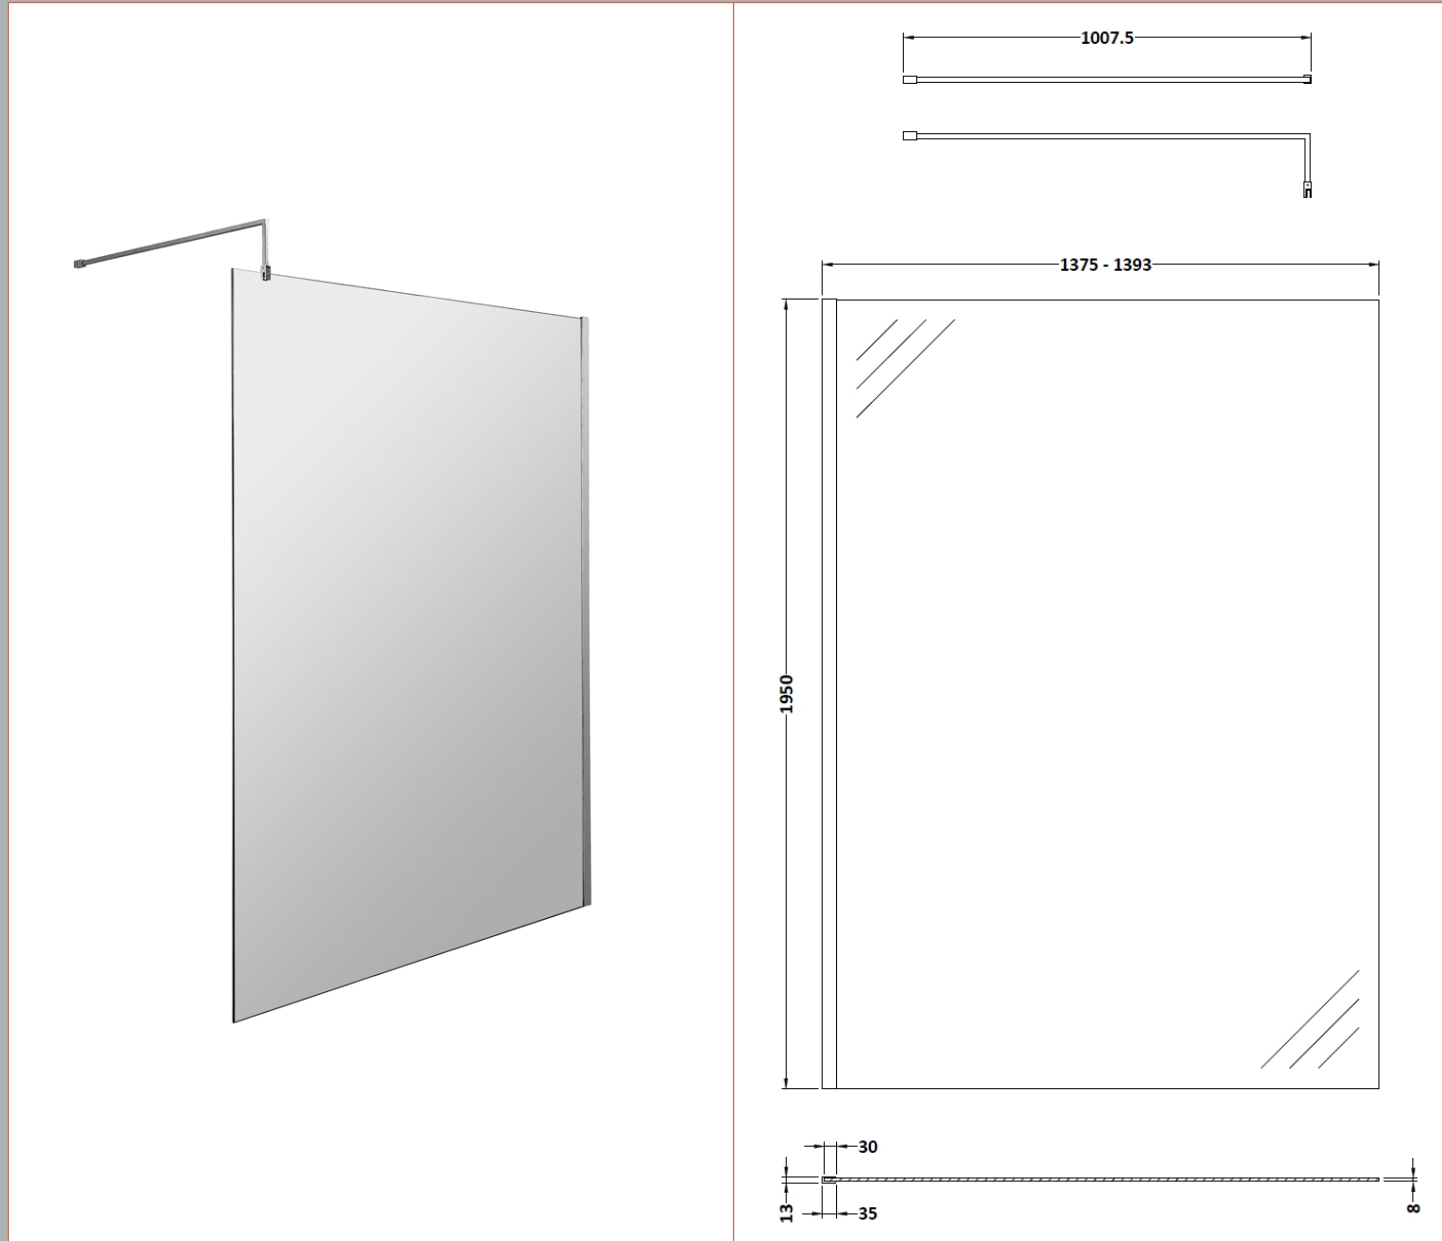

### Packaging Details

Barcode: 5055275899199

Sales Code: WRSB1400

Description: Wetroom Screen 1400 X1950mm

**Product Dimensions**

Height (mm):	1950
Width (mm):	1400
Depth (mm):	14
Nett Weight (kg):	58.3

**Packaging Dimensions**

Height (mm):	65
Width (mm):	1485
Length (mm):	2010
Gross Weight (kg):	58.3

**Packaging Data**

Box Colour:	Brown Cardboard Box - Printed
Box Qty:	1
Label Size:	100 x 50
Label Colour:	Not Applicable
Label Qty:	0

**Outer Box Dimensions (If Applicable)**

Height (mm):	
Width (mm):	
Depth (mm):	
Length (mm):	
Gross Weight (kg):	
Barcode:	5055369007486

**Product Details**

Country of Origin:	China
Fitting Instruction:	No
CE & UKCA:	Yes
Profile Material:	Aluminium
Profile Finish:	Polished Chrome
Adjustments (mm):	1375mm-1393mm
Entry Width (mm):	N/A
Swing In Dim (mm):	N/A
Swing Out Dim (mm):	N/A
Radius (mm):	Not Applicable
Glass Thickness (mm):	8
Easy Fit:	No
Easy Clean:	Yes
Handle Style:	Not Applicable
Handle Material:	Not Applicable
Enclosure Design:	Frameless
Wheel Type:	Not Applicable
Support Bar Included:	Support Bar Included
Extras:	None

### Product Dimensions

Height (mm):	3000
Width (mm):	34
Depth (mm):	34
Nett Weight (kg):	3