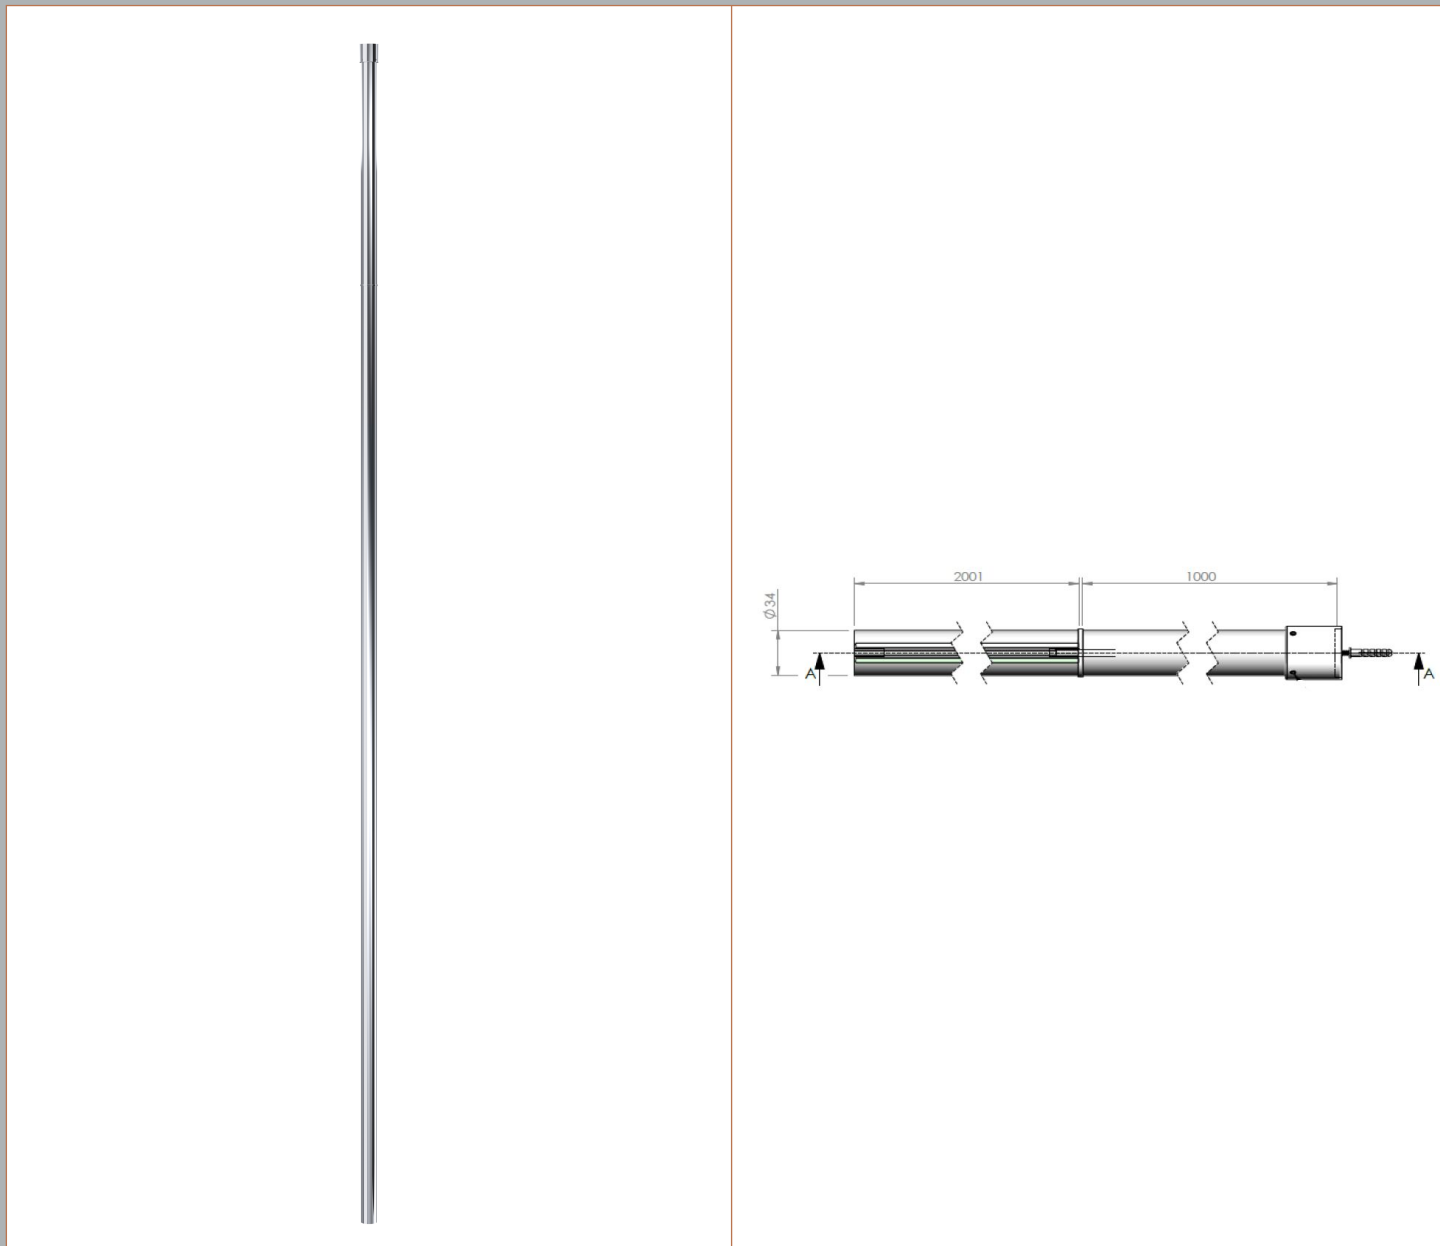

### Packaging Details

Barcode: 5055275899199

Sales Code: WRSB1400

Description: Wetroom Screen 1400 X1950mm

**Product Dimensions**

Height (mm):	1950
Width (mm):	1400
Depth (mm):	14
Nett Weight (kg):	58.3

**Packaging Dimensions**

Height (mm):	65
Width (mm):	1485
Length (mm):	2010
Gross Weight (kg):	58.3

**Packaging Data**

Box Colour:	Brown Cardboard Box - Printed
Box Qty:	1
Label Size:	100 x 50
Label Colour:	Not Applicable
Label Qty:	0

**Outer Box Dimensions (If Applicable)**

Height (mm):	
Width (mm):	
Depth (mm):	
Length (mm):	
Gross Weight (kg):	
Barcode:	5055369007486

**Product Details**

Country of Origin:	China
Fitting Instruction:	No
CE & UKCA:	Yes
Profile Material:	Aluminium
Profile Finish:	Polished Chrome
Adjustments (mm):	1375mm-1393mm
Entry Width (mm):	N/A
Swing In Dim (mm):	N/A
Swing Out Dim (mm):	N/A
Radius (mm):	Not Applicable
Glass Thickness (mm):	8
Easy Fit:	No
Easy Clean:	Yes
Handle Style:	Not Applicable
Handle Material:	Not Applicable
Enclosure Design:	Frameless
Wheel Type:	Not Applicable
Support Bar Included:	Support Bar Included
Extras:	None

### Product Dimensions

Height (mm):	3000
Width (mm):	34
Depth (mm):	34
Nett Weight (kg):	3