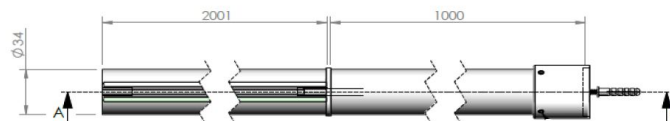

Sales Code: WRSF002

Description: 2/1M Wetroom Screen Ceiling Post Chrome

Product Dimensions

Height (mm):	3000
Width (mm):	34
Depth (mm):	34
Nett Weight (kg):	3

Packaging Dimensions

Height (mm):	2030
Width (mm):	80
Length (mm):	35
Gross Weight (kg):	3

Packaging Data

Box Colour:	Brown Cardboard Box - Printed
Box Qty:	1
Label Size:	100 x 50
Label Colour:	White Label
Label Qty:	1

Outer Box Dimensions (If Applicable)

Height (mm):	
Width (mm):	
Depth (mm):	
Length (mm):	
Gross Weight (kg):	
Barcode:	5055275870457

Product Details

Country of Origin:	China
Fitting Instruction:	No
CE & UKCA:	N/A
Profile Material:	Aluminium
Profile Finish:	Polished Chrome
Adjustments (mm):	N/A
Entry Width (mm):	N/A
Swing In Dim (mm):	N/A
Swing Out Dim (mm):	N/A
Radius (mm):	Not Applicable
Glass Thickness (mm):	
Easy Fit:	Not Applicable
Easy Clean:	Not Applicable
Handle Style:	Not Applicable
Handle Material:	Not Applicable
Enclosure Design:	Not Applicable
Wheel Type:	Not Applicable
Support Bar Included:	Support Bar Not Included
Extras:	None