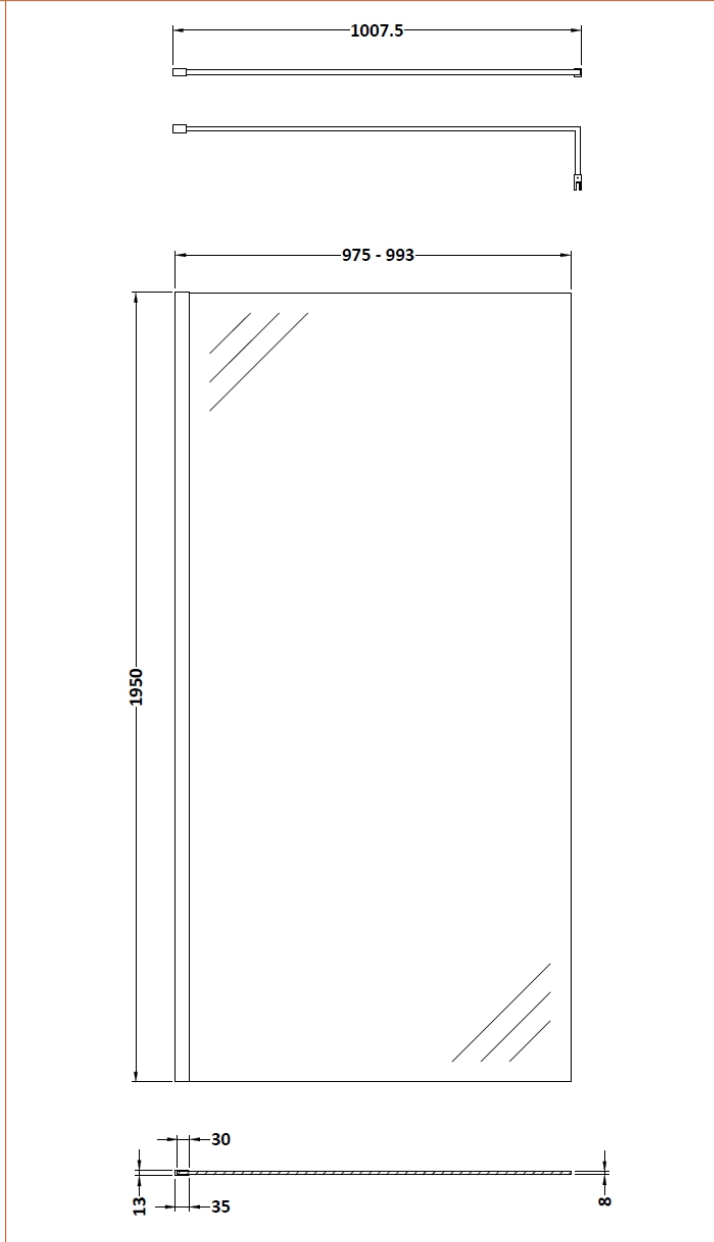

Sales Code: GPCP10

Description: 1000 Wetroom Screen With Ceiling Poles

Packaging Details

Barcode: 5055275899175

Sales Code: WRSB1000

Description: Wetroom Screen 1000 X1950mm

Product Dimensions

| | |
|-------------------|------|
| Height (mm): | 1950 |
| Width (mm): | 1000 |
| Depth (mm): | 14 |
| Nett Weight (kg): | 42.4 |

Packaging Dimensions

| | |
|--------------------|------|
| Height (mm): | 65 |
| Width (mm): | 1085 |
| Length (mm): | 2010 |
| Gross Weight (kg): | 42.4 |

Packaging Data

| | |
|---------------|-------------------------------|
| Box Colour: | Brown Cardboard Box - Printed |
| Box Qty: | 1 |
| Label Size: | 100 x 50 |
| Label Colour: | Not Applicable |
| Label Qty: | 0 |

Outer Box Dimensions (If Applicable)

| | |
|--------------------|---------------|
| Height (mm): | |
| Width (mm): | |
| Depth (mm): | |
| Length (mm): | |
| Gross Weight (kg): | |
| Barcode: | 5055369007462 |

Packaging Dimensions

| | |
|--------------------|------|
| Height (mm): | 2030 |
| Width (mm): | 80 |
| Length (mm): | 35 |
| Gross Weight (kg): | 3 |

Packaging Data

| | |
|---------------|-------------------------------|
| Box Colour: | Brown Cardboard Box - Printed |
| Box Qty: | 1 |
| Label Size: | 100 x 50 |
| Label Colour: | White Label |
| Label Qty: | 1 |