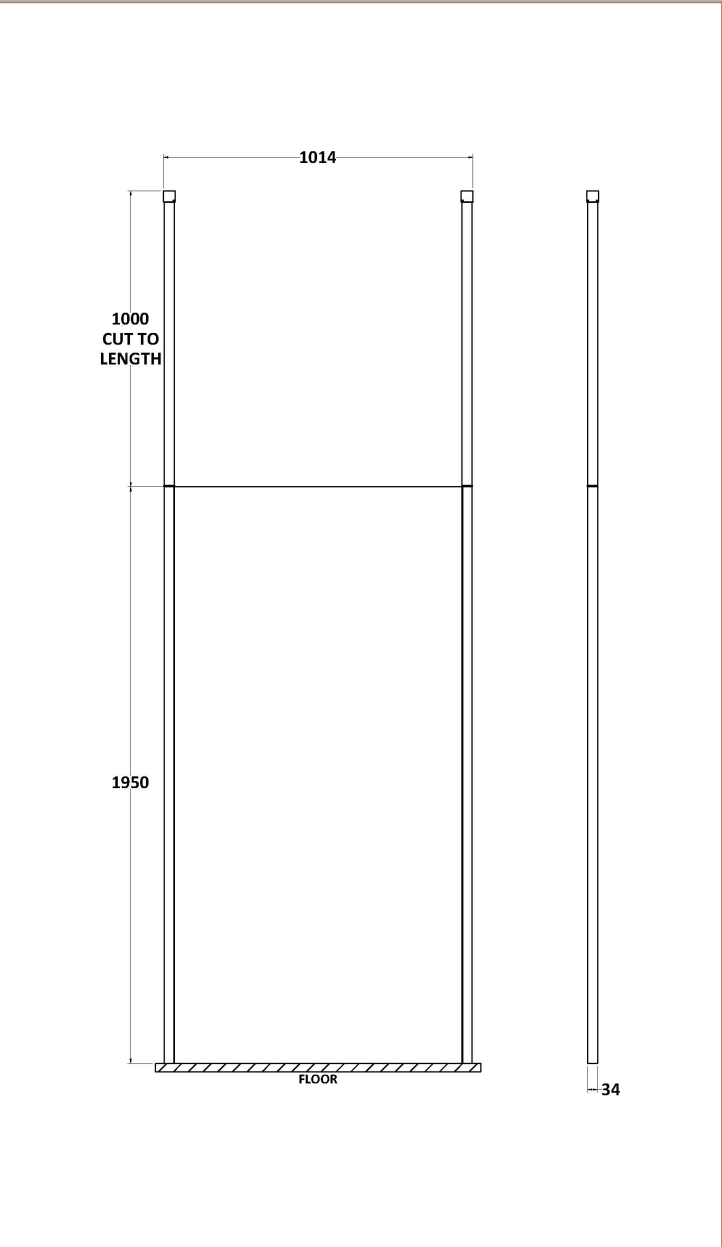

Sales Code: GPCP10

Description: 1000 Wetroom Screen With Ceiling Poles

Packaging Details

Barcode: 5055275899175

Sales Code: WRSB1000

Description: Wetroom Screen 1000 X1950mm

Product Dimensions

| | |
|-------------------|------|
| Height (mm): | 1950 |
| Width (mm): | 1000 |
| Depth (mm): | 14 |
| Nett Weight (kg): | 42.4 |

Packaging Dimensions

| | |
|--------------------|------|
| Height (mm): | 65 |
| Width (mm): | 1085 |
| Length (mm): | 2010 |
| Gross Weight (kg): | 42.4 |

Packaging Data

| | |
|---------------|-------------------------------|
| Box Colour: | Brown Cardboard Box - Printed |
| Box Qty: | 1 |
| Label Size: | 100 x 50 |
| Label Colour: | Not Applicable |
| Label Qty: | 0 |

Outer Box Dimensions (If Applicable)

| | |
|--------------------|---------------|
| Height (mm): | |
| Width (mm): | |
| Depth (mm): | |
| Length (mm): | |
| Gross Weight (kg): | |
| Barcode: | 5055369007462 |

Sales Code: WRSF002

Description: 2/1M Wetroom Screen Ceiling Post Chrome

Product Dimensions

| | |
|-------------------|------|
| Height (mm): | 3000 |
| Width (mm): | 34 |
| Depth (mm): | 34 |
| Nett Weight (kg): | 3 |