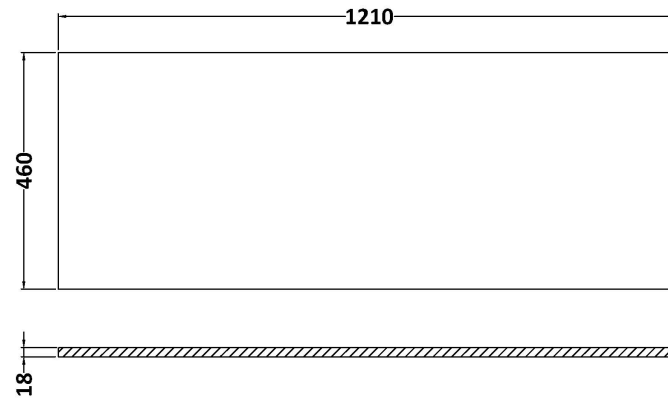

### Outer Box Dimensions (If Applicable)

Height (mm):	
Width (mm):	
Depth (mm):	
Gross Weight (kg):	
Barcode:	5056678482582

**Sales Code:** LOM31246

**Description:** 1200 Marble Top (1210 X 460mm)

**Product Dimensions**

Height (mm):	18
Width (mm):	1210
Depth (mm):	460
Nett Weight (kg):	25.5

**Packaging Dimensions**

Height (mm):	35
Width (mm):	1250
Depth (mm):	500
Gross Weight (kg):	26

**Packaging Data**

Box Colour:	Brown Cardboard Box
Box Qty:	1
Label Size:	100 x 50
Label Colour:	White Label
Label Qty:	1

**Outer Box Dimensions (If Applicable)**

Height (mm):	
Width (mm):	
Depth (mm):	
Gross Weight (kg):	
Barcode:	5056678477243

**Sales Code:** LOM11246

**Description:** 1200 Marble Top (1210 X 460mm)

**Product Dimensions**

Height (mm):	18
Width (mm):	1210
Depth (mm):	460
Nett Weight (kg):	25.5

**Packaging Dimensions**

Height (mm):	35
Width (mm):	1250
Depth (mm):	500
Gross Weight (kg):	26