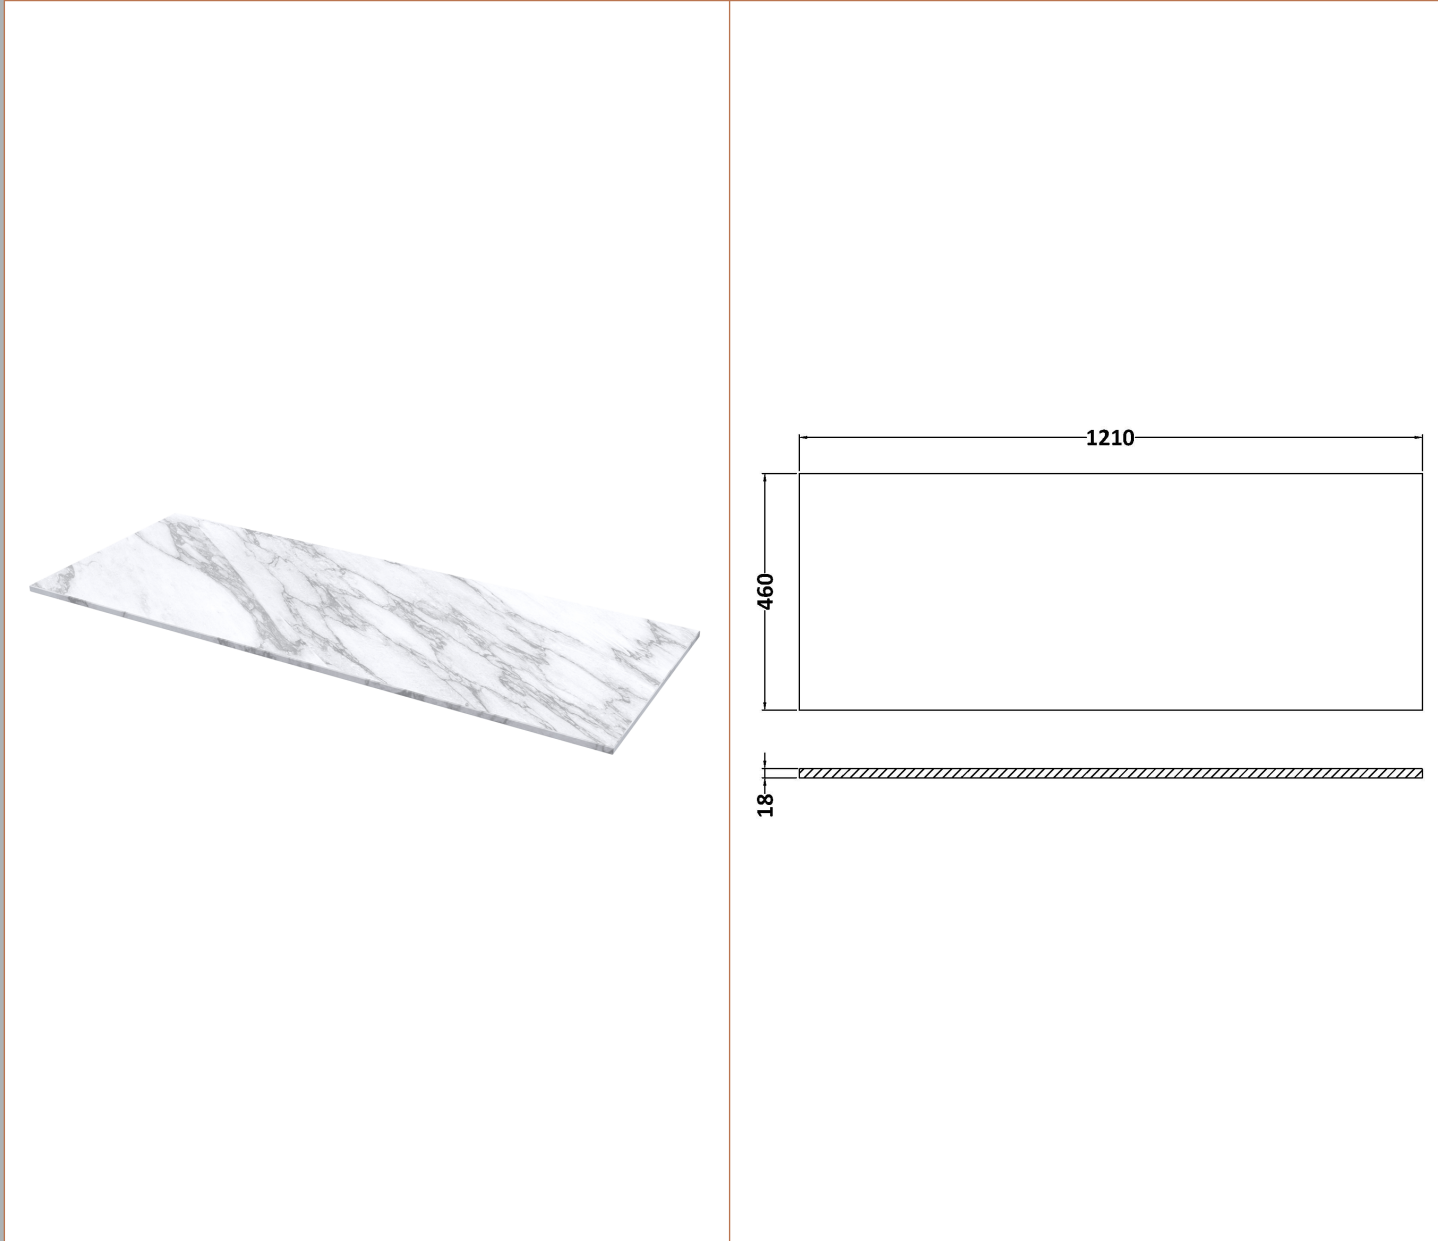

Sales Code: MWT221260

Description: 1200 Worktop (1205X460x18mm)

**Product Dimensions**

Height (mm):	18
Width (mm):	1205
Depth (mm):	460
Nett Weight (kg):	6

**Packaging Dimensions**

Height (mm):	25
Width (mm):	1225
Depth (mm):	510
Gross Weight (kg):	6.5

**Packaging Data**

Box Colour:	Brown Cardboard Box - Printed
Box Qty:	1
Label Size:	100 x 50
Label Colour:	Not Applicable
Label Qty:	0

**Outer Box Dimensions (If Applicable)**

Height (mm):	
Width (mm):	
Depth (mm):	
Gross Weight (kg):	
Barcode:	5056678471302

**Sales Code:** LOM91246

**Description:** 1200 Marble Top (1210 X 460mm)

**Product Dimensions**

Height (mm):	18
Width (mm):	1210
Depth (mm):	460
Nett Weight (kg):	25.5

**Packaging Dimensions**

Height (mm):	35
Width (mm):	1250
Depth (mm):	500
Gross Weight (kg):	26

**Sales Code:** LOM31246

**Description:** 1200 Marble Top (1210 X 460mm)

**Product Dimensions**

Height (mm):	18
Width (mm):	1210
Depth (mm):	460
Nett Weight (kg):	25.5

**Packaging Dimensions**

Height (mm):	35
Width (mm):	1250
Depth (mm):	500
Gross Weight (kg):	26