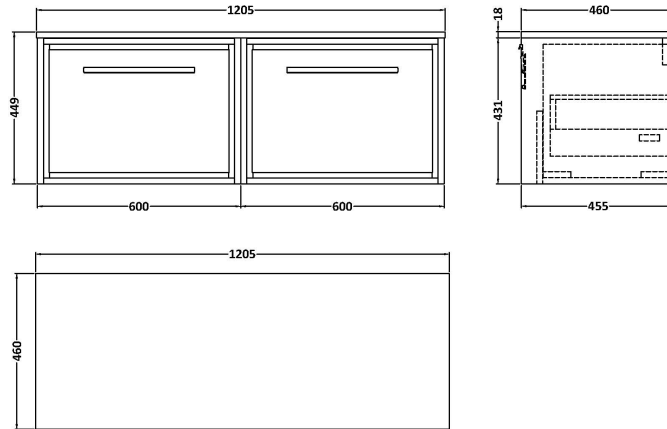

Sales Code: LIL2222W2

Description: 1200 Wh Single Drawer Unit & Worktop

Packaging Details

Barcode: 5056678486504