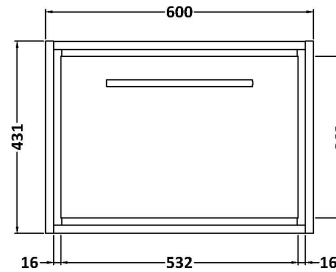

### Product Dimensions

Height (mm):	431
Width (mm):	600
Depth (mm):	455
Nett Weight (kg):	22.5

### Packaging Dimensions

Height (mm):	470
Width (mm):	632
Depth (mm):	480
Gross Weight (kg):	23

### Outer Box Dimensions (If Applicable)

Height (mm):	
Width (mm):	
Depth (mm):	
Gross Weight (kg):	
Barcode:	5056678482582

**Sales Code:** LOM11246

**Description:** 1200 Marble Top (1210 X 460mm)

**Product Dimensions**

Height (mm):	18
Width (mm):	1210
Depth (mm):	460
Nett Weight (kg):	25.5

**Packaging Dimensions**

Height (mm):	35
Width (mm):	1250
Depth (mm):	500
Gross Weight (kg):	26