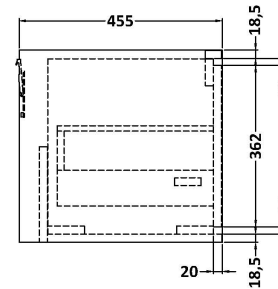

### Product Dimensions

Height (mm):	431
Width (mm):	600
Depth (mm):	455
Nett Weight (kg):	22.5

### Packaging Dimensions

Height (mm):	470
Width (mm):	632
Depth (mm):	480
Gross Weight (kg):	23

### Outer Box Dimensions (If Applicable)

Height (mm):	
Width (mm):	
Depth (mm):	
Gross Weight (kg):	
Barcode:	5056678482582

**Sales Code:** LOM11246

**Description:** 1200 Marble Top (1210 X 460mm)

**Product Dimensions**

Height (mm):	18
Width (mm):	1210
Depth (mm):	460
Nett Weight (kg):	25.5

**Packaging Dimensions**

Height (mm):	35
Width (mm):	1250
Depth (mm):	500
Gross Weight (kg):	26