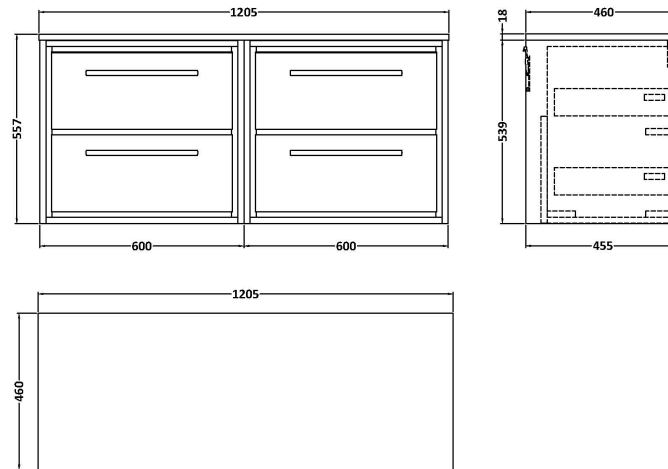

Sales Code: LIL2224W2

Description: 1200 Wh 4-Drawer Unit & Worktop

Packaging Details

Barcode: 5056678486474