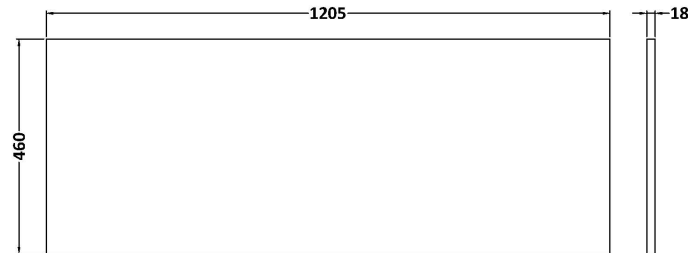

Packaging Dimensions

Height (mm):	577
Width (mm):	632
Depth (mm):	480
Gross Weight (kg):	29.5

Packaging Data

Box Colour:	Brown Cardboard Box - Printed
Box Qty:	0
Label Size:	0 x 0
Label Colour:	White Label
Label Qty:	2

Sales Code: MWT221260

Description: 1200 Worktop (1205X460x18mm)

Product Dimensions

Height (mm):	18
Width (mm):	1205
Depth (mm):	460
Nett Weight (kg):	6

Packaging Dimensions

Height (mm):	25
Width (mm):	1225
Depth (mm):	510
Gross Weight (kg):	6.5

Sales Code: LOM91246

Description: 1200 Marble Top (1210 X 460mm)

Product Dimensions

Height (mm):	18
Width (mm):	1210
Depth (mm):	460
Nett Weight (kg):	25.5

Packaging Dimensions

Height (mm):	35
Width (mm):	1250
Depth (mm):	500
Gross Weight (kg):	26

Sales Code: LOM11246

Description: 1200 Marble Top (1210 X 460mm)

Product Dimensions

Height (mm):	18
Width (mm):	1210
Depth (mm):	460
Nett Weight (kg):	25.5

Packaging Dimensions

Height (mm):	35
Width (mm):	1250
Depth (mm):	500
Gross Weight (kg):	26