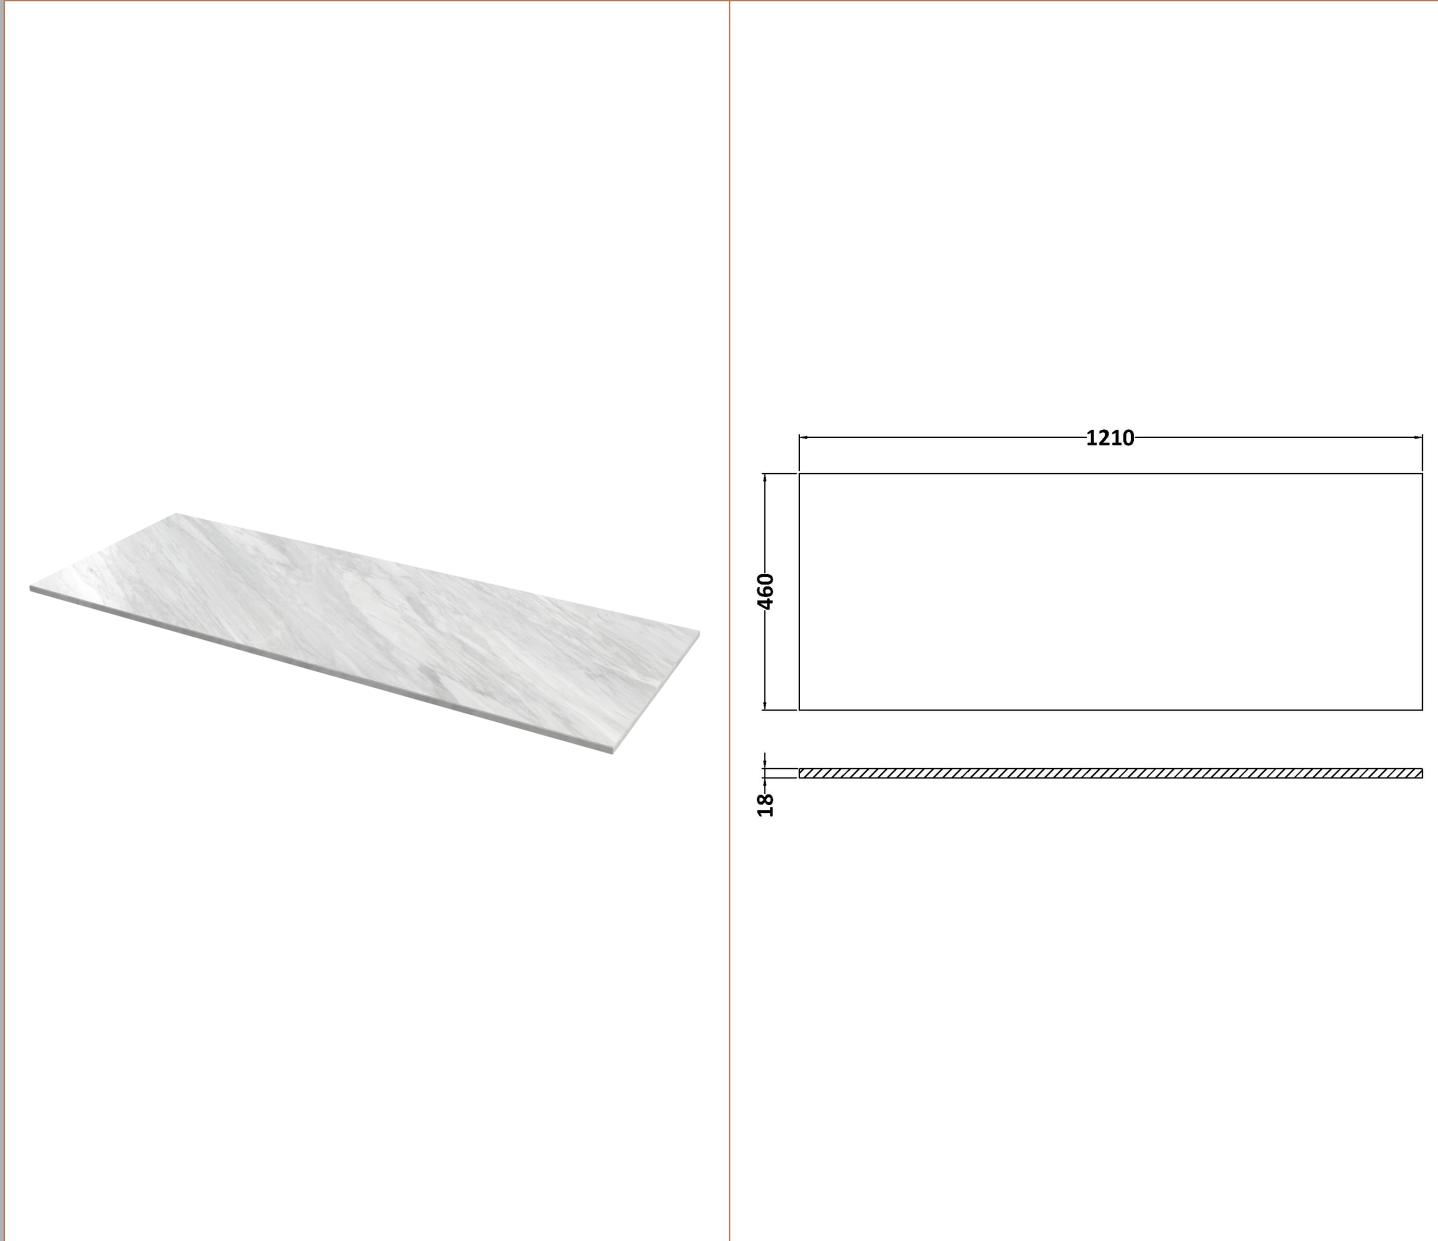

Sales Code: LOM91246

Description: 1200 Marble Top (1210 X 460mm)

Product Dimensions

Height (mm):	18
Width (mm):	1210
Depth (mm):	460
Nett Weight (kg):	25.5

Packaging Dimensions

Height (mm):	35
Width (mm):	1250
Depth (mm):	500
Gross Weight (kg):	26

Packaging Data

Box Colour:	Brown Cardboard Box
Box Qty:	1
Label Size:	100 x 50
Label Colour:	White Label
Label Qty:	1

Outer Box Dimensions (If Applicable)

Height (mm):	
Width (mm):	
Depth (mm):	
Gross Weight (kg):	
Barcode:	5056678482384

Sales Code: LOM31246

Description: 1200 Marble Top (1210 X 460mm)

Product Dimensions

Height (mm):	18
Width (mm):	1210
Depth (mm):	460
Nett Weight (kg):	25.5

Packaging Dimensions

Height (mm):	35
Width (mm):	1250
Depth (mm):	500
Gross Weight (kg):	26

Sales Code: LOM11246

Description: 1200 Marble Top (1210 X 460mm)

Product Dimensions

Height (mm):	18
Width (mm):	1210
Depth (mm):	460
Nett Weight (kg):	25.5

Packaging Dimensions

Height (mm):	35
Width (mm):	1250
Depth (mm):	500
Gross Weight (kg):	26