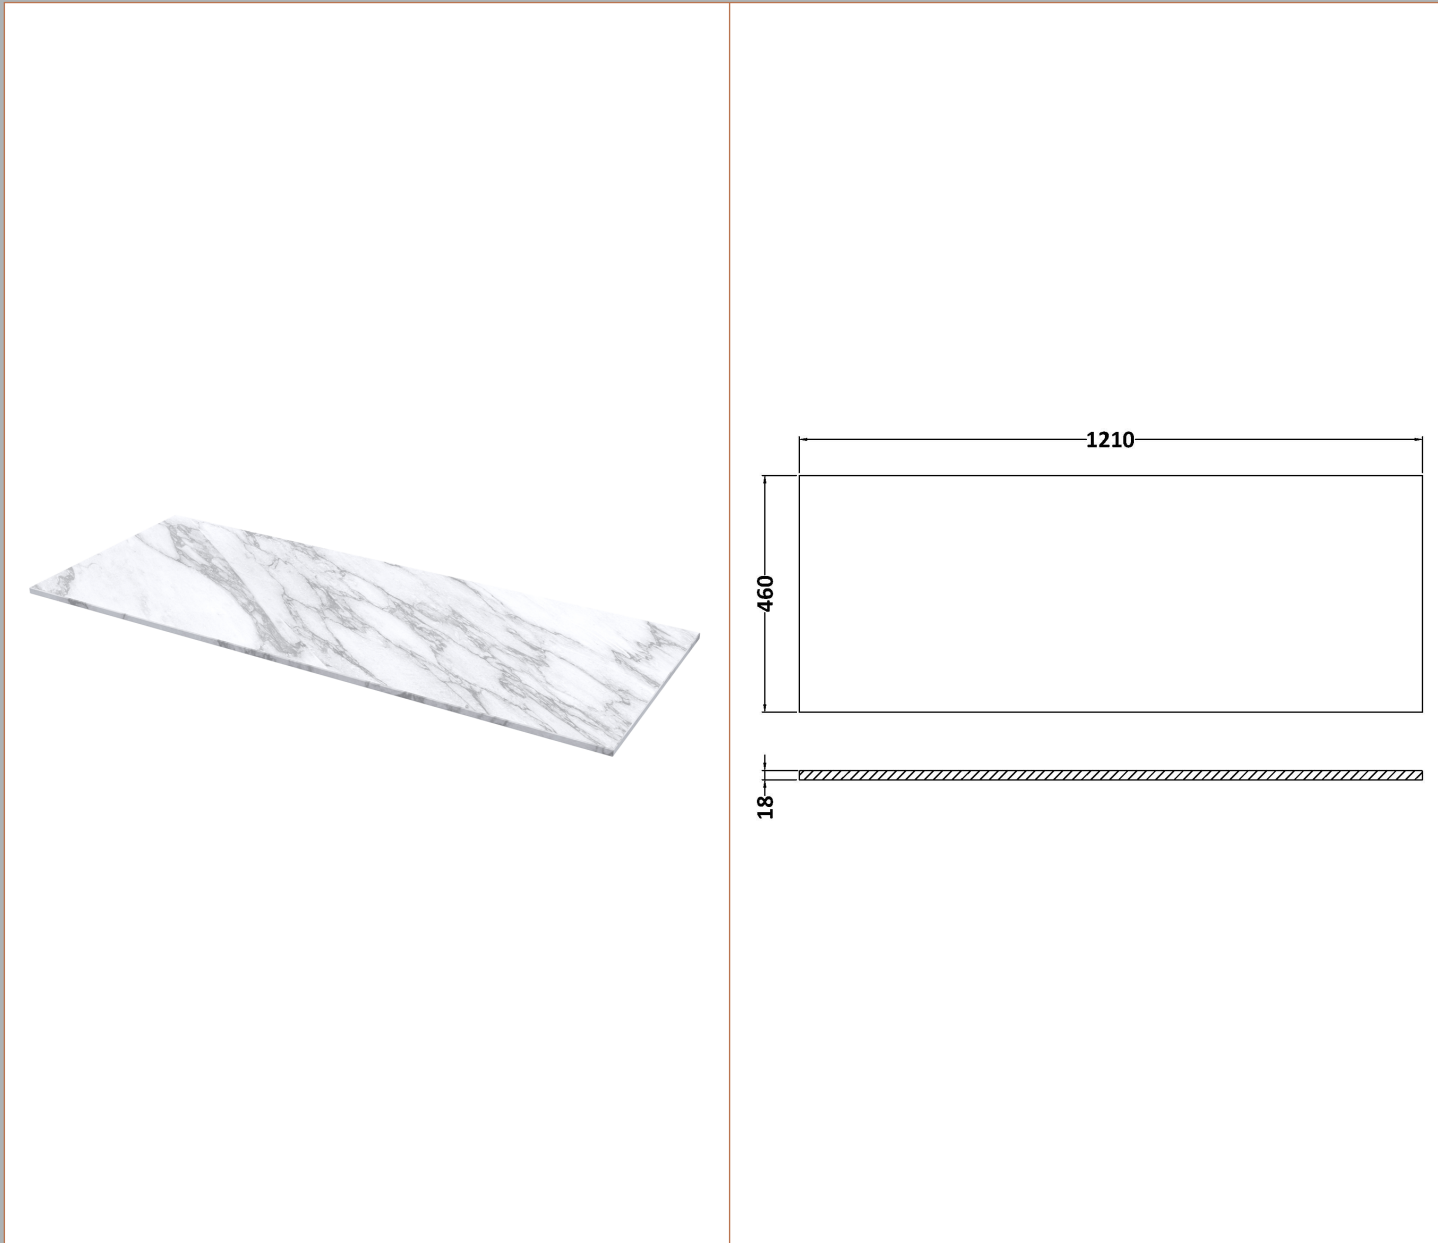

Sales Code: MWT221260

Description: 1200 Worktop (1205X460x18mm)

Product Dimensions

Height (mm):	18
Width (mm):	1205
Depth (mm):	460
Nett Weight (kg):	6

Packaging Dimensions

Height (mm):	25
Width (mm):	1225
Depth (mm):	510
Gross Weight (kg):	6.5

Packaging Data

Box Colour:	Brown Cardboard Box - Printed
Box Qty:	1
Label Size:	100 x 50
Label Colour:	Not Applicable
Label Qty:	0

Outer Box Dimensions (If Applicable)

Height (mm):	
Width (mm):	
Depth (mm):	
Gross Weight (kg):	
Barcode:	5056678471302

Sales Code: LOM91246

Description: 1200 Marble Top (1210 X 460mm)

Product Dimensions

Height (mm):	18
Width (mm):	1210
Depth (mm):	460
Nett Weight (kg):	25.5

Packaging Dimensions

Height (mm):	35
Width (mm):	1250
Depth (mm):	500
Gross Weight (kg):	26

Sales Code: LOM31246

Description: 1200 Marble Top (1210 X 460mm)

Product Dimensions

Height (mm):	18
Width (mm):	1210
Depth (mm):	460
Nett Weight (kg):	25.5

Packaging Dimensions

Height (mm):	35
Width (mm):	1250
Depth (mm):	500
Gross Weight (kg):	26