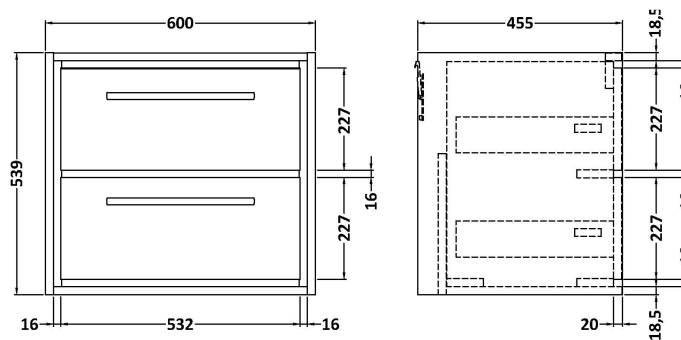

Sales Code: NFF2224

Description: 600 Wh 2 Drawer Unit (455 Deep)

Product Dimensions

Height (mm):	539
Width (mm):	600
Depth (mm):	455
Nett Weight (kg):	29

Packaging Dimensions

Height (mm):	577
Width (mm):	632
Depth (mm):	480
Gross Weight (kg):	29.5

Packaging Data

Box Colour:	Brown Cardboard Box - Printed
Box Qty:	0
Label Size:	0 x 0
Label Colour:	White Label
Label Qty:	2

Outer Box Dimensions (If Applicable)

Height (mm):	
Width (mm):	
Depth (mm):	
Gross Weight (kg):	
Barcode:	5056678485712

Product Details

Country of Origin:	China
Fitting Instruction:	No
CE & UKCA:	N/A
FSC Certified Materials:	Yes
Colour:	Graphite Grey Woodgrain
Construction Method:	Cam & Wood Dowel
Construction Type:	Rigid
Cabinet Finish:	MFC Textured Woodgrain
Fascia Finish:	MFC Textured Woodgrain
Cabinet Thickness (mm):	18
Fascia Thickness (mm):	18
Drawer Included:	Yes
Drawer Type:	80mm High Metal S/C Inc Galler
No of Shelves:	0
Hinge Type:	Not Applicable
Hinge Included:	Not Applicable
Adjustable Legs:	No, Not Required
Fixings Included:	Yes
Handle Style:	Contemporary
Waste Shroud:	Yes
Handle Included:	Yes, Supplied
Handle Type:	D-Shape