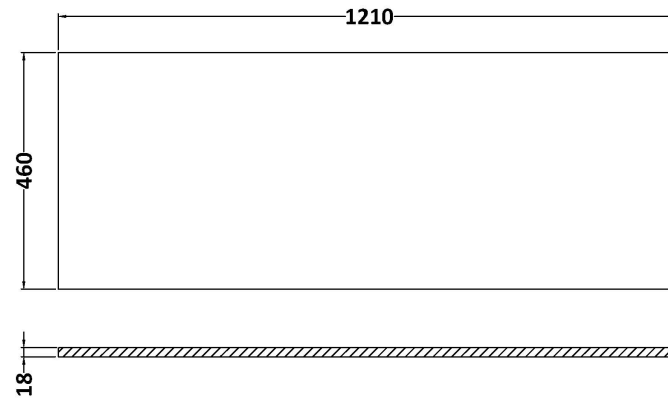

Sales Code: LOM91246

Description: 1200 Marble Top (1210 X 460mm)

Product Dimensions

Height (mm):	18
Width (mm):	1210
Depth (mm):	460
Nett Weight (kg):	25.5

Packaging Dimensions

Height (mm):	35
Width (mm):	1250
Depth (mm):	500
Gross Weight (kg):	26

Sales Code: LOM31246

Description: 1200 Marble Top (1210 X 460mm)

Product Dimensions

Height (mm):	18
Width (mm):	1210
Depth (mm):	460
Nett Weight (kg):	25.5

Packaging Dimensions

Height (mm):	35
Width (mm):	1250
Depth (mm):	500
Gross Weight (kg):	26

Packaging Data

Box Colour:	Brown Cardboard Box
Box Qty:	1
Label Size:	100 x 50
Label Colour:	White Label
Label Qty:	1

Outer Box Dimensions (If Applicable)

Height (mm):	
Width (mm):	
Depth (mm):	
Gross Weight (kg):	
Barcode:	5056678477243

Sales Code: LOM11246

Description: 1200 Marble Top (1210 X 460mm)

Product Dimensions

Height (mm):	18
Width (mm):	1210
Depth (mm):	460
Nett Weight (kg):	25.5

Packaging Dimensions

Height (mm):	35
Width (mm):	1250
Depth (mm):	500
Gross Weight (kg):	26