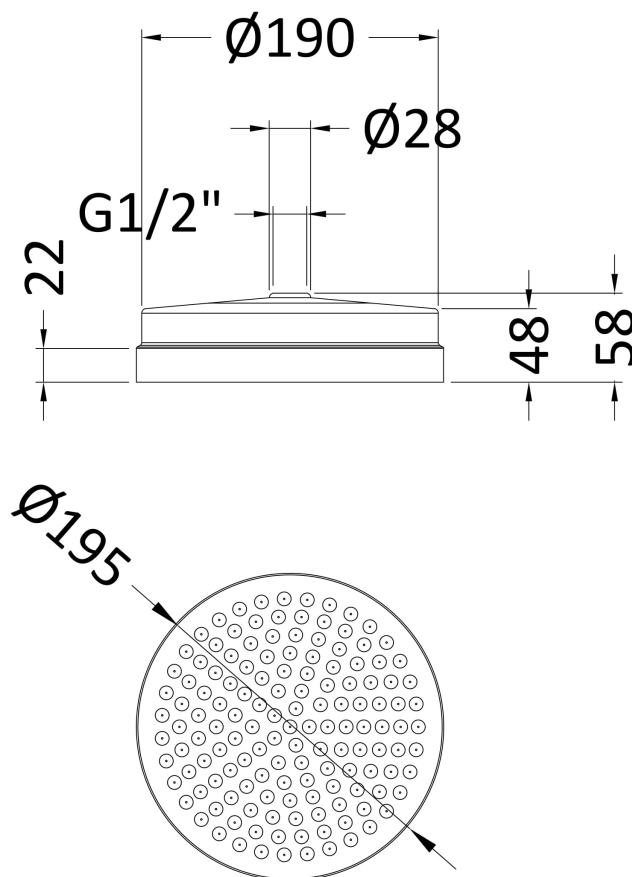

Sales Code: HEAD01

Description: Fixed Head 200mm Diameter

Product Dimensions

Length (mm):	
Width (mm):	195
Height (mm):	55
Depth (mm):	195
Nett Weight (kg):	1

Packaging Dimensions

Length (mm):	210
Width (mm):	205
Height (mm):	60
Gross Weight (kg):	1

Packaging Data

Box Colour:	White Cardboard Box
Box Qty:	1
Label Size:	100 x 50
Label Colour:	White Label
Label Qty:	2

Outer Box Dimensions (If Applicable)

Length (mm):	
Width (mm):	220
Height (mm):	385
Depth (mm):	430
Gross Weight (kg):	12
Barcode:	5055146185611

Product Details

Country of Origin:	China
Fitting Instruction:	No
Product Material:	Brass
Mount Type:	Wall, Surface
Outlet Elbow Supplied:	No
Easy Clean:	
Head Included:	Yes
Handset Included:	No
Body Jets Included:	Not Applicable
No of Body Jets:	
Operating Pressure (bar):	0.5
Valve/Cartridge Type:	Not Applicable
Flow Rates (L/min):	0.1 bar: N/A 0.5 bar: N/A 1 bar: N/A 2 bar: N/A 3 bar: N/A
TMV2 Approved:	No Approval No: N/A
TMV3 Approved:	No Approval No: N/A
WRAS Approved:	No Approval No: N/A
Head Function:	Single
Handset Function:	
Body Jet Info:	Not Applicable
Pipe Size:	Not Applicable
Pipe Centres:	Not Applicable
Colour/Finish:	Chrome
Hose Included:	
No. of Outlets:	N/A