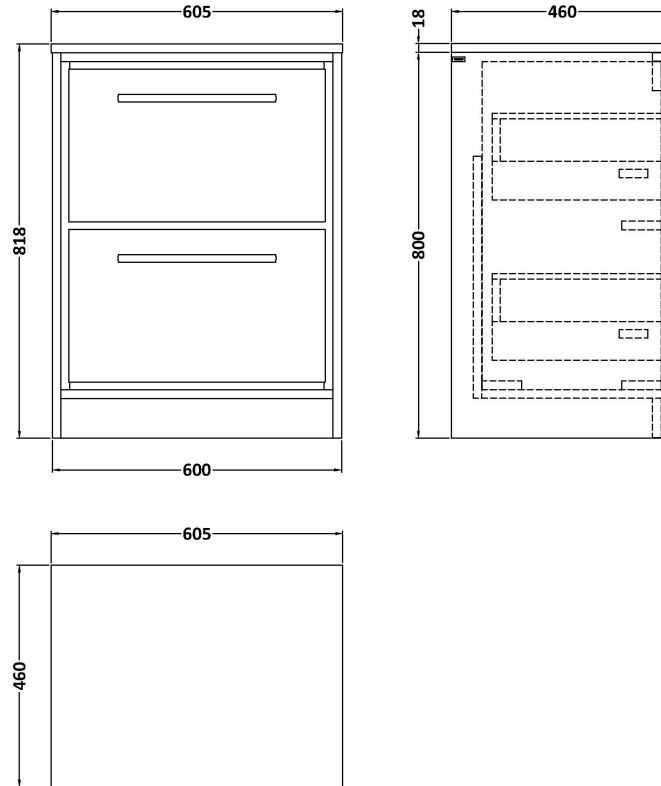

Sales Code: LIL2233W

Description: 600 Fs 2-Drawer Unit & Worktop

Packaging Details

Barcode: 5056678486269

Sales Code: NFF2233

Description: 600 Fs 2-Drawer Unit (455 Deep)

Product Dimensions

Height (mm):	800
Width (mm):	600
Depth (mm):	455
Nett Weight (kg):	38.5

Packaging Dimensions

Height (mm):	840
Width (mm):	632
Depth (mm):	480
Gross Weight (kg):	39

Packaging Data

Box Colour:	Brown Cardboard Box - Printed
Box Qty:	0
Label Size:	0 x 0
Label Colour:	White Label
Label Qty:	2

Sales Code: MWT22660

Description: 600 Worktop (605X460x18mm)

Product Dimensions

Height (mm):	18
Width (mm):	605
Depth (mm):	460
Nett Weight (kg):	3

Packaging Dimensions

Height (mm):	25
Width (mm):	625
Depth (mm):	510
Gross Weight (kg):	3.5

Sales Code: LOM96046

Description: 600 Marble Top (610 X 460mm)

Product Dimensions

Height (mm):	18
Width (mm):	610
Depth (mm):	460
Nett Weight (kg):	13.5

Packaging Dimensions

Height (mm):	35
Width (mm):	650
Depth (mm):	500
Gross Weight (kg):	14