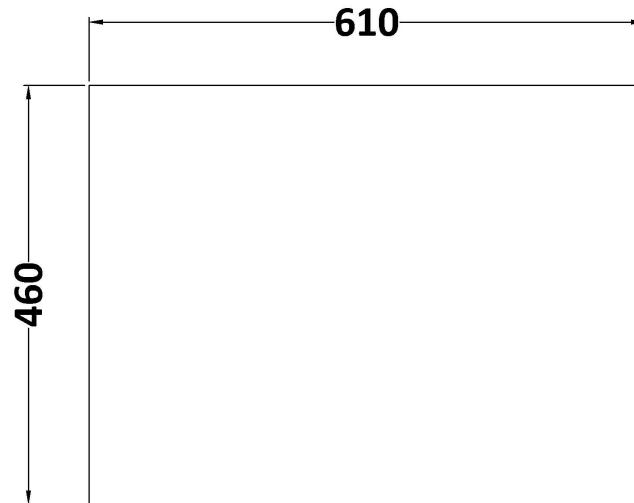

Packaging Data

Box Colour:	Brown Cardboard Box - Printed
Box Qty:	1
Label Size:	100 x 50
Label Colour:	Not Applicable
Label Qty:	0

Outer Box Dimensions (If Applicable)

Height (mm):	
Width (mm):	
Depth (mm):	
Gross Weight (kg):	
Barcode:	5056678471241

Sales Code: LOM96046

Description: 600 Marble Top (610 X 460mm)

Product Dimensions

Height (mm):	18
Width (mm):	610
Depth (mm):	460
Nett Weight (kg):	13.5

Packaging Dimensions

Height (mm):	35
Width (mm):	650
Depth (mm):	500
Gross Weight (kg):	14

Sales Code: LOM36046

Description: 600 Marble Top (610 X 460mm)

Product Dimensions

Height (mm):	18
Width (mm):	610
Depth (mm):	460
Nett Weight (kg):	13.5

Packaging Dimensions

Height (mm):	35
Width (mm):	650
Depth (mm):	500
Gross Weight (kg):	14

Sales Code: LOM16046

Description: 600 Marble Top (610 X 460mm)

Product Dimensions

Height (mm):	18
Width (mm):	610
Depth (mm):	460
Nett Weight (kg):	13.5

Packaging Dimensions

Height (mm):	35
Width (mm):	650
Depth (mm):	500
Gross Weight (kg):	14