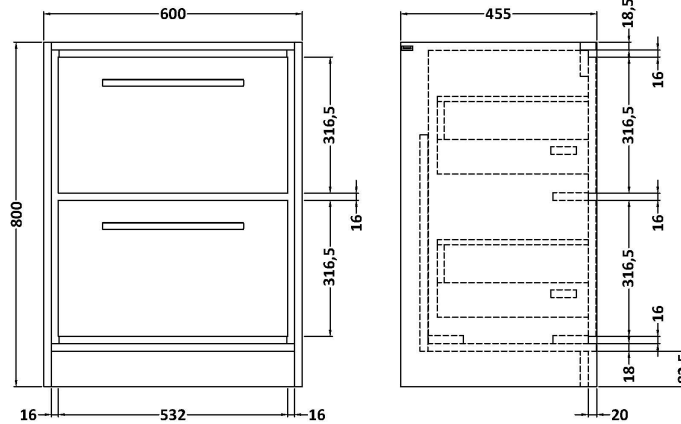

Sales Code: NFF2233

Description: 600 Fs 2-Drawer Unit (455 Deep)

Product Dimensions

Height (mm):	800
Width (mm):	600
Depth (mm):	455
Nett Weight (kg):	38.5

Packaging Dimensions

Height (mm):	840
Width (mm):	632
Depth (mm):	480
Gross Weight (kg):	39

Packaging Data

Box Colour:	Brown Cardboard Box - Printed
Box Qty:	0
Label Size:	0 x 0
Label Colour:	White Label
Label Qty:	2

Outer Box Dimensions (If Applicable)

Height (mm):	
Width (mm):	
Depth (mm):	
Gross Weight (kg):	
Barcode:	5056678485651

Product Details

Country of Origin:	China
Fitting Instruction:	No
CE & UKCA:	N/A
FSC Certified Materials:	Yes
Colour:	Graphite Grey Woodgrain
Construction Method:	Cam & Wood Dowel
Construction Type:	Rigid
Cabinet Finish:	MFC Textured Woodgrain
Fascia Finish:	MFC Textured Woodgrain
Cabinet Thickness (mm):	18
Fascia Thickness (mm):	18
Drawer Included:	Yes
Drawer Type:	80mm High Metal S/C Inc Galler
No of Shelves:	0
Hinge Type:	Not Applicable
Hinge Included:	Not Applicable
Adjustable Legs:	No, Not Required
Fixings Included:	Yes
Handle Style:	Contemporary
Waste Shroud:	Yes
Handle Included:	Yes, Supplied
Handle Type:	D-Shape