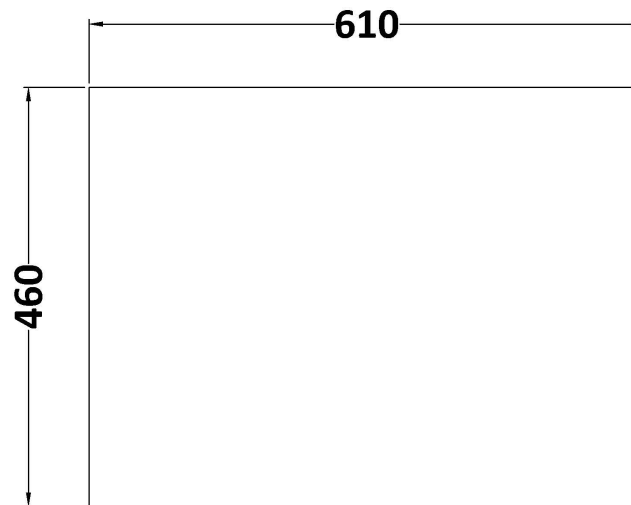

Sales Code: LOM96046

Description: 600 Marble Top (610 X 460mm)

Product Dimensions

Height (mm):	18
Width (mm):	610
Depth (mm):	460
Nett Weight (kg):	13.5

Packaging Dimensions

Height (mm):	35
Width (mm):	650
Depth (mm):	500
Gross Weight (kg):	14

Packaging Data

Box Colour:	Brown Cardboard Box
Box Qty:	1
Label Size:	100 x 50
Label Colour:	White Label
Label Qty:	1

Outer Box Dimensions (If Applicable)

Height (mm):	
Width (mm):	
Depth (mm):	
Gross Weight (kg):	
Barcode:	5056678482360

Sales Code: LOM36046

Description: 600 Marble Top (610 X 460mm)

Product Dimensions

Height (mm):	18
Width (mm):	610
Depth (mm):	460
Nett Weight (kg):	13.5

Packaging Dimensions

Height (mm):	35
Width (mm):	650
Depth (mm):	500
Gross Weight (kg):	14

Sales Code: LOM16046

Description: 600 Marble Top (610 X 460mm)

Product Dimensions

Height (mm):	18
Width (mm):	610
Depth (mm):	460
Nett Weight (kg):	13.5

Packaging Dimensions

Height (mm):	35
Width (mm):	650
Depth (mm):	500
Gross Weight (kg):	14