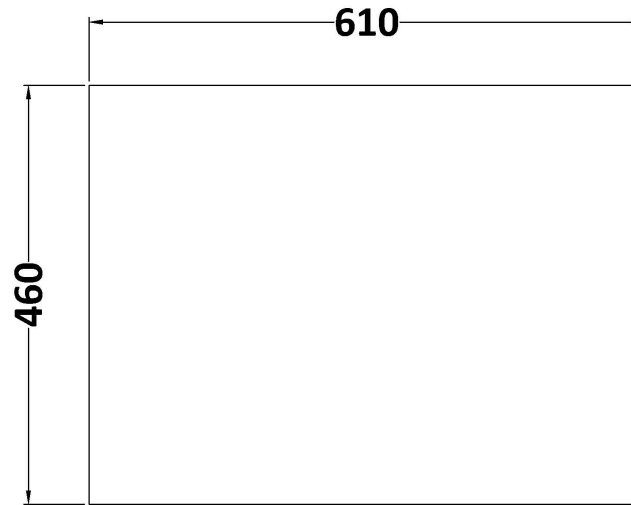

Sales Code: LOM96046

Description: 600 Marble Top (610 X 460mm)

Product Dimensions

Height (mm):	18
Width (mm):	610
Depth (mm):	460
Nett Weight (kg):	13.5

Packaging Dimensions

Height (mm):	35
Width (mm):	650
Depth (mm):	500
Gross Weight (kg):	14

Sales Code: LOM36046

Description: 600 Marble Top (610 X 460mm)

Product Dimensions

Height (mm):	18
Width (mm):	610
Depth (mm):	460
Nett Weight (kg):	13.5

Packaging Dimensions

Height (mm):	35
Width (mm):	650
Depth (mm):	500
Gross Weight (kg):	14

Packaging Data

Box Colour:	Brown Cardboard Box
Box Qty:	1
Label Size:	100 x 50
Label Colour:	White Label
Label Qty:	1

Outer Box Dimensions (If Applicable)

Height (mm):	
Width (mm):	
Depth (mm):	
Gross Weight (kg):	
Barcode:	5056678477205

Sales Code: LOM16046

Description: 600 Marble Top (610 X 460mm)

Product Dimensions

Height (mm):	18
Width (mm):	610
Depth (mm):	460
Nett Weight (kg):	13.5

Packaging Dimensions

Height (mm):	35
Width (mm):	650
Depth (mm):	500
Gross Weight (kg):	14