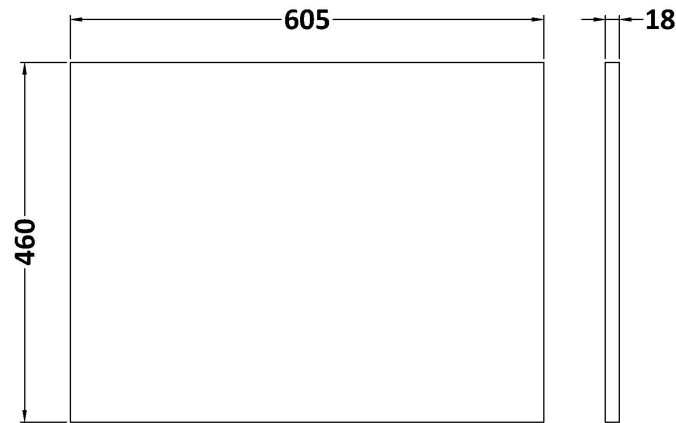

Packaging Dimensions

Height (mm):	840
Width (mm):	632
Depth (mm):	480
Gross Weight (kg):	39

Packaging Data

Box Colour:	Brown Cardboard Box - Printed
Box Qty:	0
Label Size:	0 x 0
Label Colour:	White Label
Label Qty:	2

Sales Code: MWT22660

Description: 600 Worktop (605X460x18mm)

Product Dimensions

Height (mm):	18
Width (mm):	605
Depth (mm):	460
Nett Weight (kg):	3

Packaging Dimensions

Height (mm):	25
Width (mm):	625
Depth (mm):	510
Gross Weight (kg):	3.5

Sales Code: LOM96046

Description: 600 Marble Top (610 X 460mm)

Product Dimensions

Height (mm):	18
Width (mm):	610
Depth (mm):	460
Nett Weight (kg):	13.5

Packaging Dimensions

Height (mm):	35
Width (mm):	650
Depth (mm):	500
Gross Weight (kg):	14

Sales Code: LOM36046

Description: 600 Marble Top (610 X 460mm)

Product Dimensions

Height (mm):	18
Width (mm):	610
Depth (mm):	460
Nett Weight (kg):	13.5

Packaging Dimensions

Height (mm):	35
Width (mm):	650
Depth (mm):	500
Gross Weight (kg):	14