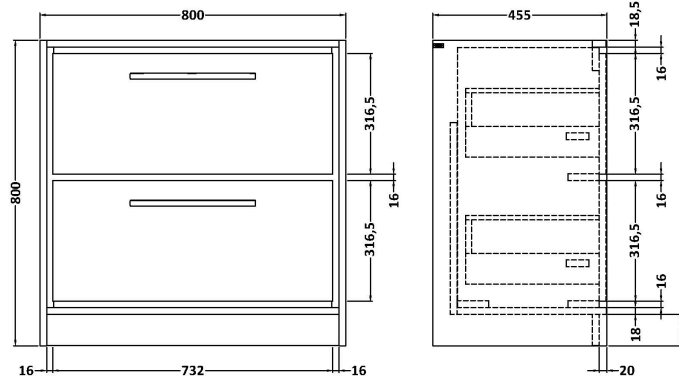

Sales Code: NFF2235

Description: 800 Fs 2-Drawer Unit (455 Deep)

Product Dimensions

Height (mm):	800
Width (mm):	800
Depth (mm):	455
Nett Weight (kg):	51.5

Packaging Dimensions

Height (mm):	840
Width (mm):	832
Depth (mm):	480
Gross Weight (kg):	52

Packaging Data

Box Colour:	Brown Cardboard Box - Printed
Box Qty:	0
Label Size:	0 x 0
Label Colour:	White Label
Label Qty:	2

Outer Box Dimensions (If Applicable)

Height (mm):	
Width (mm):	
Depth (mm):	
Gross Weight (kg):	
Barcode:	5056678485682

Product Details

Country of Origin:	China
Fitting Instruction:	No
CE & UKCA:	N/A
FSC Certified Materials:	Yes
Colour:	Graphite Grey Woodgrain
Construction Method:	Cam & Wood Dowel
Construction Type:	Rigid
Cabinet Finish:	MFC Textured Woodgrain
Fascia Finish:	MFC Textured Woodgrain
Cabinet Thickness (mm):	18
Fascia Thickness (mm):	18
Drawer Included:	Yes
Drawer Type:	80mm High Metal S/C Inc Galler
No of Shelves:	0
Hinge Type:	Not Applicable
Hinge Included:	Not Applicable
Adjustable Legs:	No, Not Required
Fixings Included:	Yes
Handle Style:	Contemporary
Waste Shroud:	Yes
Handle Included:	Yes, Supplied
Handle Type:	D-Shape