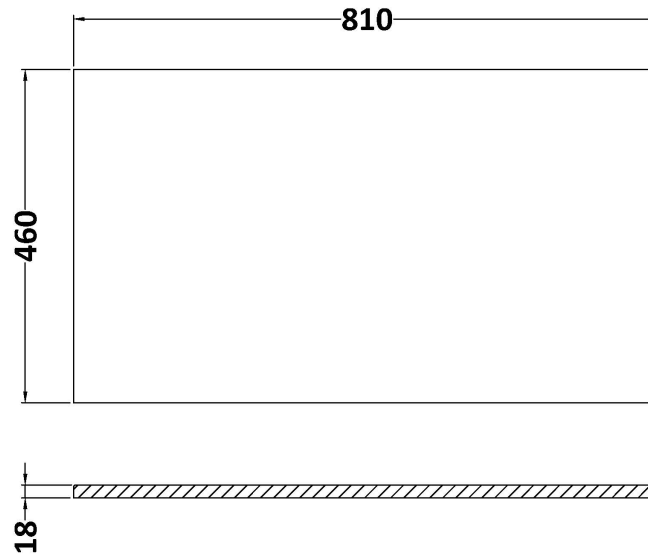

Sales Code: MWT22860

Description: 800 Worktop (805X460x18mm)

Product Dimensions

Height (mm):	18
Width (mm):	805
Depth (mm):	460
Nett Weight (kg):	4

Packaging Dimensions

Height (mm):	25
Width (mm):	825
Depth (mm):	510
Gross Weight (kg):	4.5

Packaging Data

Box Colour:	Brown Cardboard Box - Printed
Box Qty:	
Label Size:	x
Label Colour:	Not Applicable
Label Qty:	0

Outer Box Dimensions (If Applicable)

Height (mm):	
Width (mm):	
Depth (mm):	
Gross Weight (kg):	
Barcode:	5056678471272

Sales Code: LOM98046

Description: 800 Marble Top (810 X 460mm)

Product Dimensions

Height (mm):	18
Width (mm):	810
Depth (mm):	460
Nett Weight (kg):	17.5

Packaging Dimensions

Height (mm):	35
Width (mm):	850
Depth (mm):	500
Gross Weight (kg):	18

Sales Code: LOM38046

Description: 800 Marble Top (810 X 460mm)

Product Dimensions

Height (mm):	18
Width (mm):	810
Depth (mm):	460
Nett Weight (kg):	17.5

Packaging Dimensions

Height (mm):	35
Width (mm):	850
Depth (mm):	500
Gross Weight (kg):	18