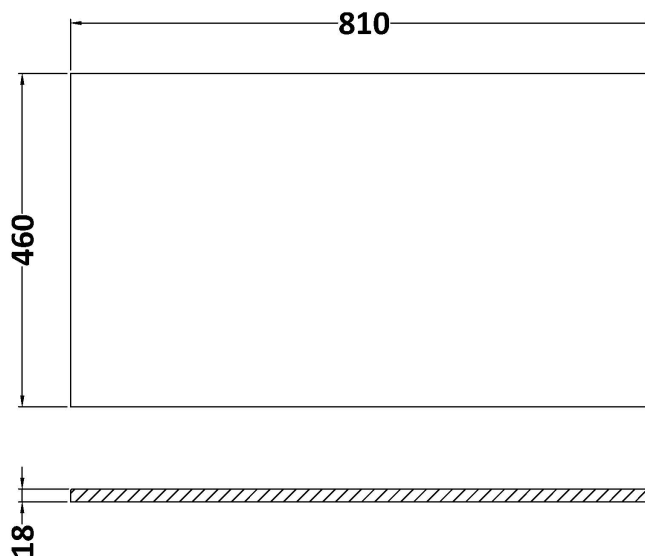

Sales Code: LOM98046

Description: 800 Marble Top (810 X 460mm)

Product Dimensions

Height (mm):	18
Width (mm):	810
Depth (mm):	460
Nett Weight (kg):	17.5

Packaging Dimensions

Height (mm):	35
Width (mm):	850
Depth (mm):	500
Gross Weight (kg):	18

Sales Code: LOM38046

Description: 800 Marble Top (810 X 460mm)

Product Dimensions

Height (mm):	18
Width (mm):	810
Depth (mm):	460
Nett Weight (kg):	17.5

Packaging Dimensions

Height (mm):	35
Width (mm):	850
Depth (mm):	500
Gross Weight (kg):	18

Packaging Data

Box Colour:	Brown Cardboard Box
Box Qty:	1
Label Size:	100 x 50
Label Colour:	White Label
Label Qty:	1

Outer Box Dimensions (If Applicable)

Height (mm):	
Width (mm):	
Depth (mm):	
Gross Weight (kg):	
Barcode:	5056678477229

Sales Code: LOM18046

Description: 800 Marble Top (810 X 460mm)

Product Dimensions

Height (mm):	18
Width (mm):	810
Depth (mm):	460
Nett Weight (kg):	17.5

Packaging Dimensions

Height (mm):	35
Width (mm):	850
Depth (mm):	500
Gross Weight (kg):	18