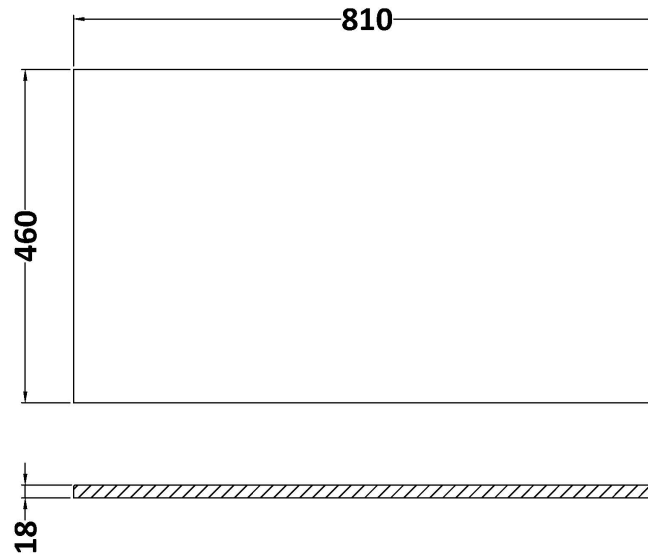

Sales Code: LOM98046

Description: 800 Marble Top (810 X 460mm)

Product Dimensions

Height (mm):	18
Width (mm):	810
Depth (mm):	460
Nett Weight (kg):	17.5

Packaging Dimensions

Height (mm):	35
Width (mm):	850
Depth (mm):	500
Gross Weight (kg):	18

Packaging Data

Box Colour:	Brown Cardboard Box
Box Qty:	1
Label Size:	100 x 50
Label Colour:	White Label
Label Qty:	1

Outer Box Dimensions (If Applicable)

Height (mm):	
Width (mm):	
Depth (mm):	
Gross Weight (kg):	
Barcode:	5056678482377

Sales Code: LOM38046

Description: 800 Marble Top (810 X 460mm)

Product Dimensions

Height (mm):	18
Width (mm):	810
Depth (mm):	460
Nett Weight (kg):	17.5

Packaging Dimensions

Height (mm):	35
Width (mm):	850
Depth (mm):	500
Gross Weight (kg):	18

Sales Code: LOM18046

Description: 800 Marble Top (810 X 460mm)

Product Dimensions

Height (mm):	18
Width (mm):	810
Depth (mm):	460
Nett Weight (kg):	17.5

Packaging Dimensions

Height (mm):	35
Width (mm):	850
Depth (mm):	500
Gross Weight (kg):	18