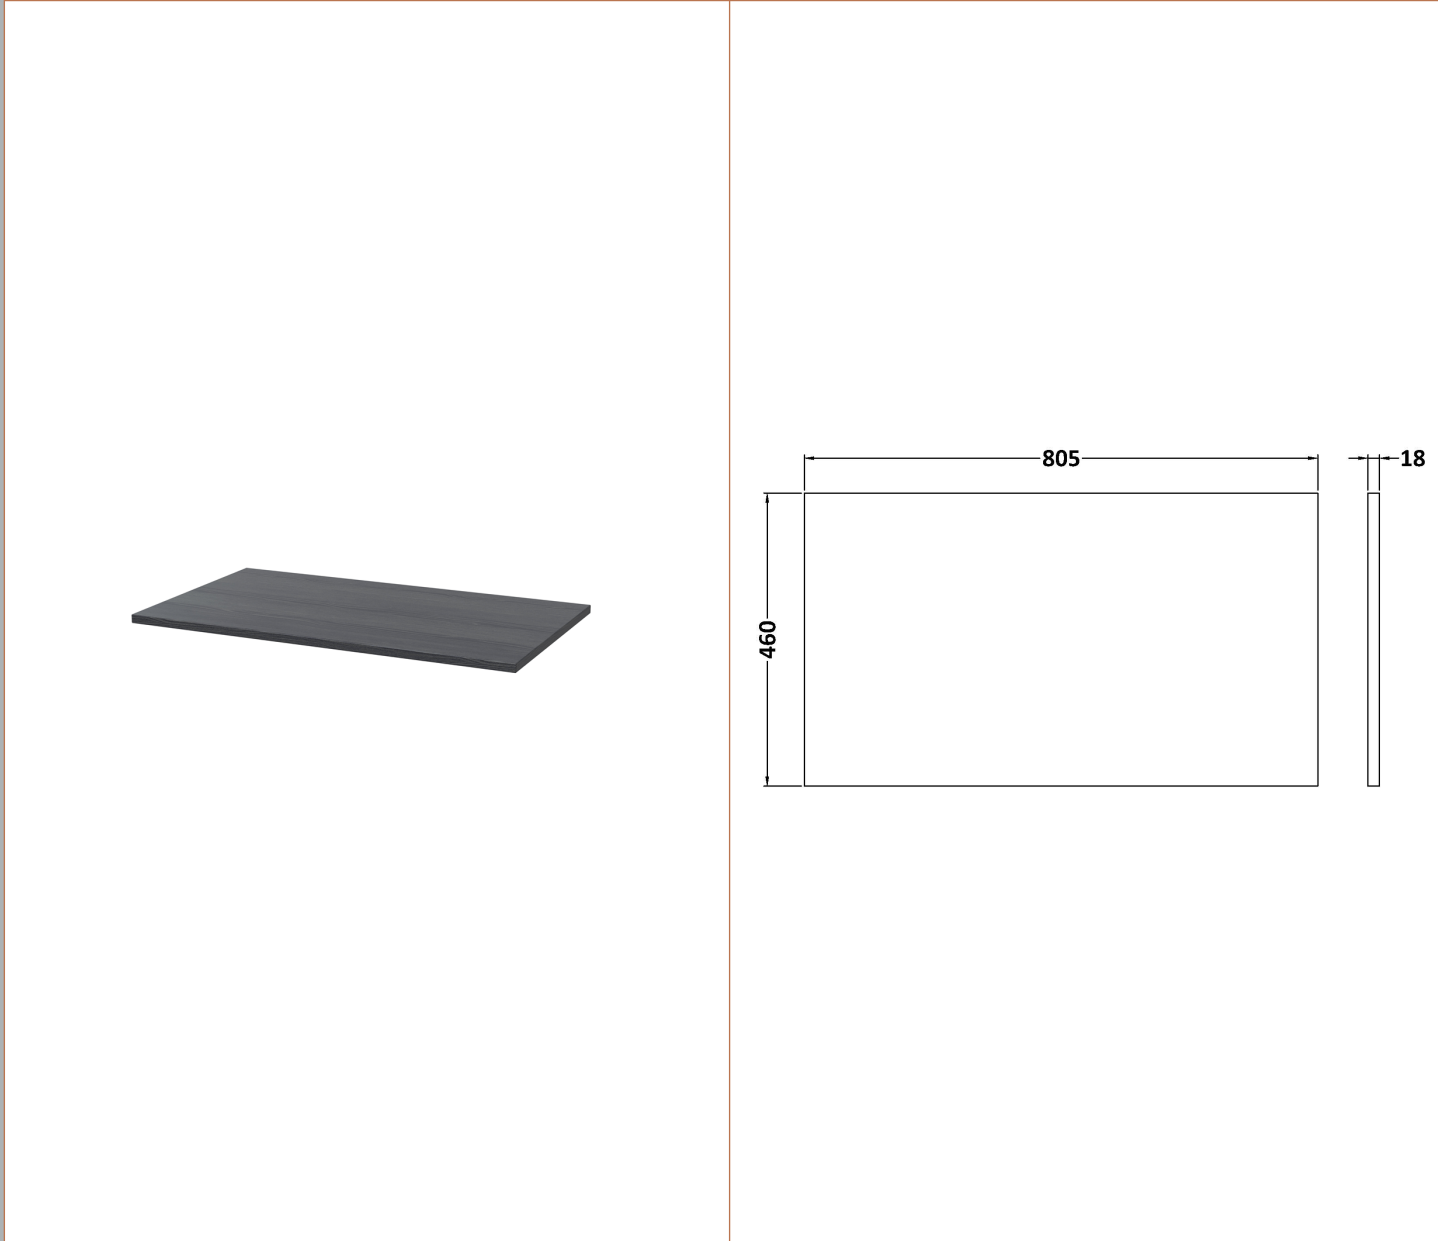

Outer Box Dimensions (If Applicable)

Height (mm):	
Width (mm):	
Depth (mm):	
Gross Weight (kg):	
Barcode:	5056678485682

Product Details

Country of Origin:	China
Fitting Instruction:	No
CE & UKCA:	N/A
FSC Certified Materials:	Yes
Colour:	Graphite Grey Woodgrain
Construction Method:	Cam & Wood Dowel
Construction Type:	Rigid
Cabinet Finish:	MFC Textured Woodgrain
Fascia Finish:	MFC Textured Woodgrain
Cabinet Thickness (mm):	18
Fascia Thickness (mm):	18
Drawer Included:	Yes
Drawer Type:	80mm High Metal S/C Inc Galler
No of Shelves:	0
Hinge Type:	Not Applicable
Hinge Included:	Not Applicable
Adjustable Legs:	No, Not Required
Fixings Included:	Yes
Handle Style:	Contemporary
Waste Shroud:	Yes
Handle Included:	Yes, Supplied
Handle Type:	D-Shape

Sales Code: MWT22860

Description: 800 Worktop (805X460x18mm)

Product Dimensions

Height (mm):	18
Width (mm):	805
Depth (mm):	460
Nett Weight (kg):	4

Packaging Dimensions

Height (mm):	25
Width (mm):	825
Depth (mm):	510
Gross Weight (kg):	4.5

Sales Code: LOM98046

Description: 800 Marble Top (810 X 460mm)

Product Dimensions

Height (mm):	18
Width (mm):	810
Depth (mm):	460
Nett Weight (kg):	17.5

Packaging Dimensions

Height (mm):	35
Width (mm):	850
Depth (mm):	500
Gross Weight (kg):	18

Sales Code: LOM38046

Description: 800 Marble Top (810 X 460mm)

Product Dimensions

Height (mm):	18
Width (mm):	810
Depth (mm):	460
Nett Weight (kg):	17.5

Packaging Dimensions

Height (mm):	35
Width (mm):	850
Depth (mm):	500
Gross Weight (kg):	18