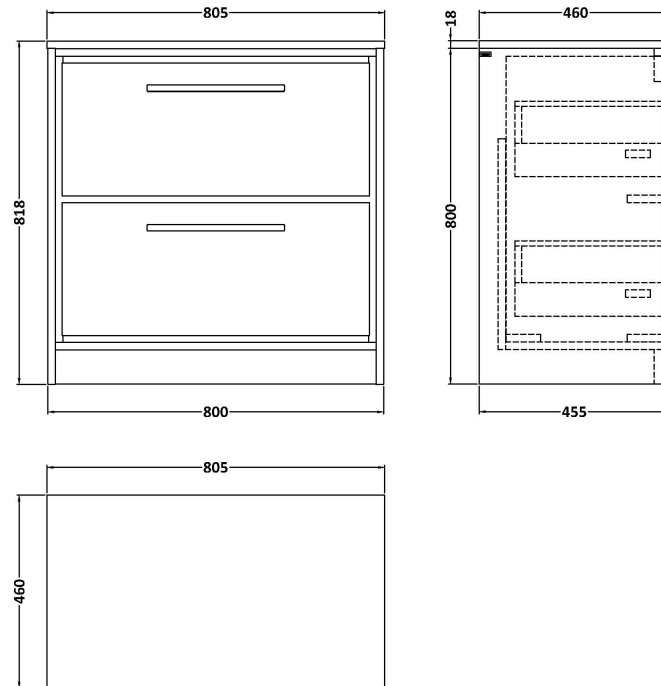

Sales Code: LIL2235W

Description: 800 Fs 2-Drawer Unit & Worktop

Packaging Details

Barcode: 5056678486290