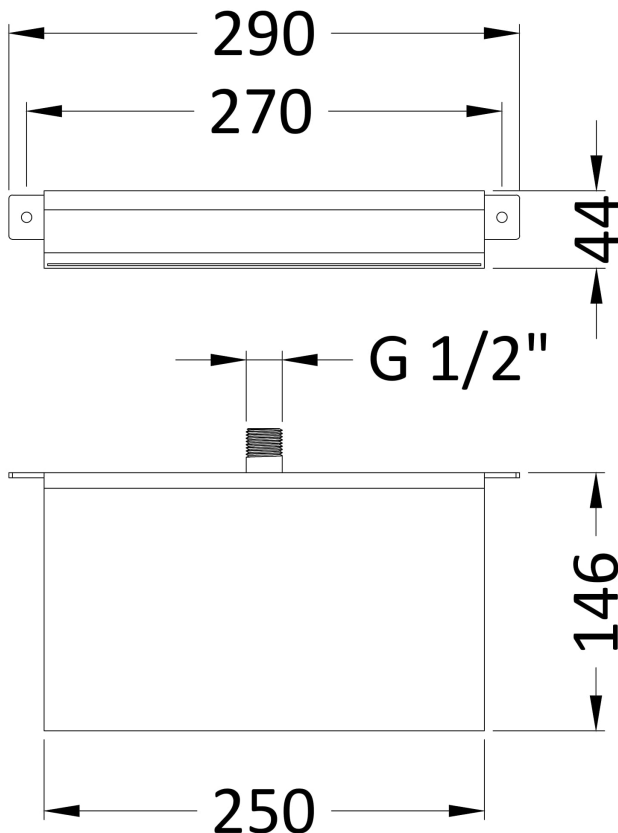

### Product Dimensions

Length (mm):	
Width (mm):	290
Height (mm):	30
Depth (mm):	146
Nett Weight (kg):	2.53

### Packaging Dimensions

Length (mm):	325
Width (mm):	210
Height (mm):	70
Gross Weight (kg):	2.53

### Packaging Data

Box Colour:	White Cardboard Box
Box Qty:	1
Label Size:	100 x 50
Label Colour:	White Label
Label Qty:	2

### Outer Box Dimensions (If Applicable)

Length (mm):	
Width (mm):	
Height (mm):	
Depth (mm):	
Gross Weight (kg):	25
Barcode:	5055369025343