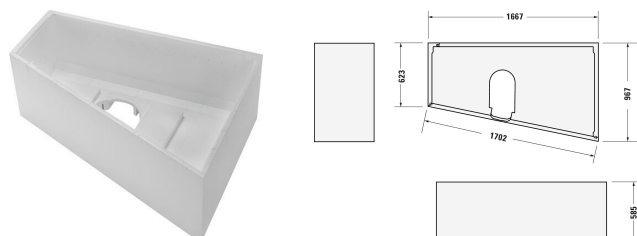

Bathtub support # 792437000000000

|< 1670 mm >|

Bathtub support	Dimension	Weight	Order number
Trapezoidal, Side wall: straight			
Colors			
00 White Alpin			
Variant			
		6.800 kg	792437000000000

All drawings contain the necessary measurements which are subject to standard tolerances. They are stated in mm and are non-binding. Exact measurements, in particular for customised installation scenarios, can only be taken from the finished piece.

Bathtub support # 79243800000000

|< 1670 mm >|

Bathtub support	Dimension	Weight	Order number
Trapezoidal, Side wall: straight			
Colors			
00 White Alpin			
Variant			
		6.800 kg	79243800000000

All drawings contain the necessary measurements which are subject to standard tolerances. They are stated in mm and are non-binding. Exact measurements, in particular for customised installation scenarios, can only be taken from the finished piece.