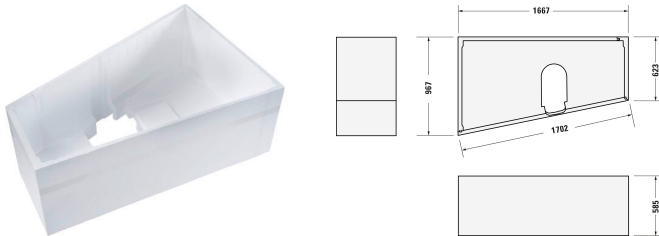

Bathtub support # 792437000000000

|< 1670 mm >|

Bathtub support	Dimension	Weight	Order number
Trapezoidal, Side wall: straight			
Colors			
00 White Alpin			
Variant			
		6.800 kg	792437000000000

All drawings contain the necessary measurements which are subject to standard tolerances. They are stated in mm and are non-binding. Exact measurements, in particular for customised installation scenarios, can only be taken from the finished piece.

Bathtub support # 79243800000000

|< 1670 mm >|

Bathtub support	Dimension	Weight	Order number
Trapezoidal, Side wall: straight			
Colors			
00 White Alpin			
Variant			
		6.800 kg	79243800000000

All drawings contain the necessary measurements which are subject to standard tolerances. They are stated in mm and are non-binding. Exact measurements, in particular for customised installation scenarios, can only be taken from the finished piece.