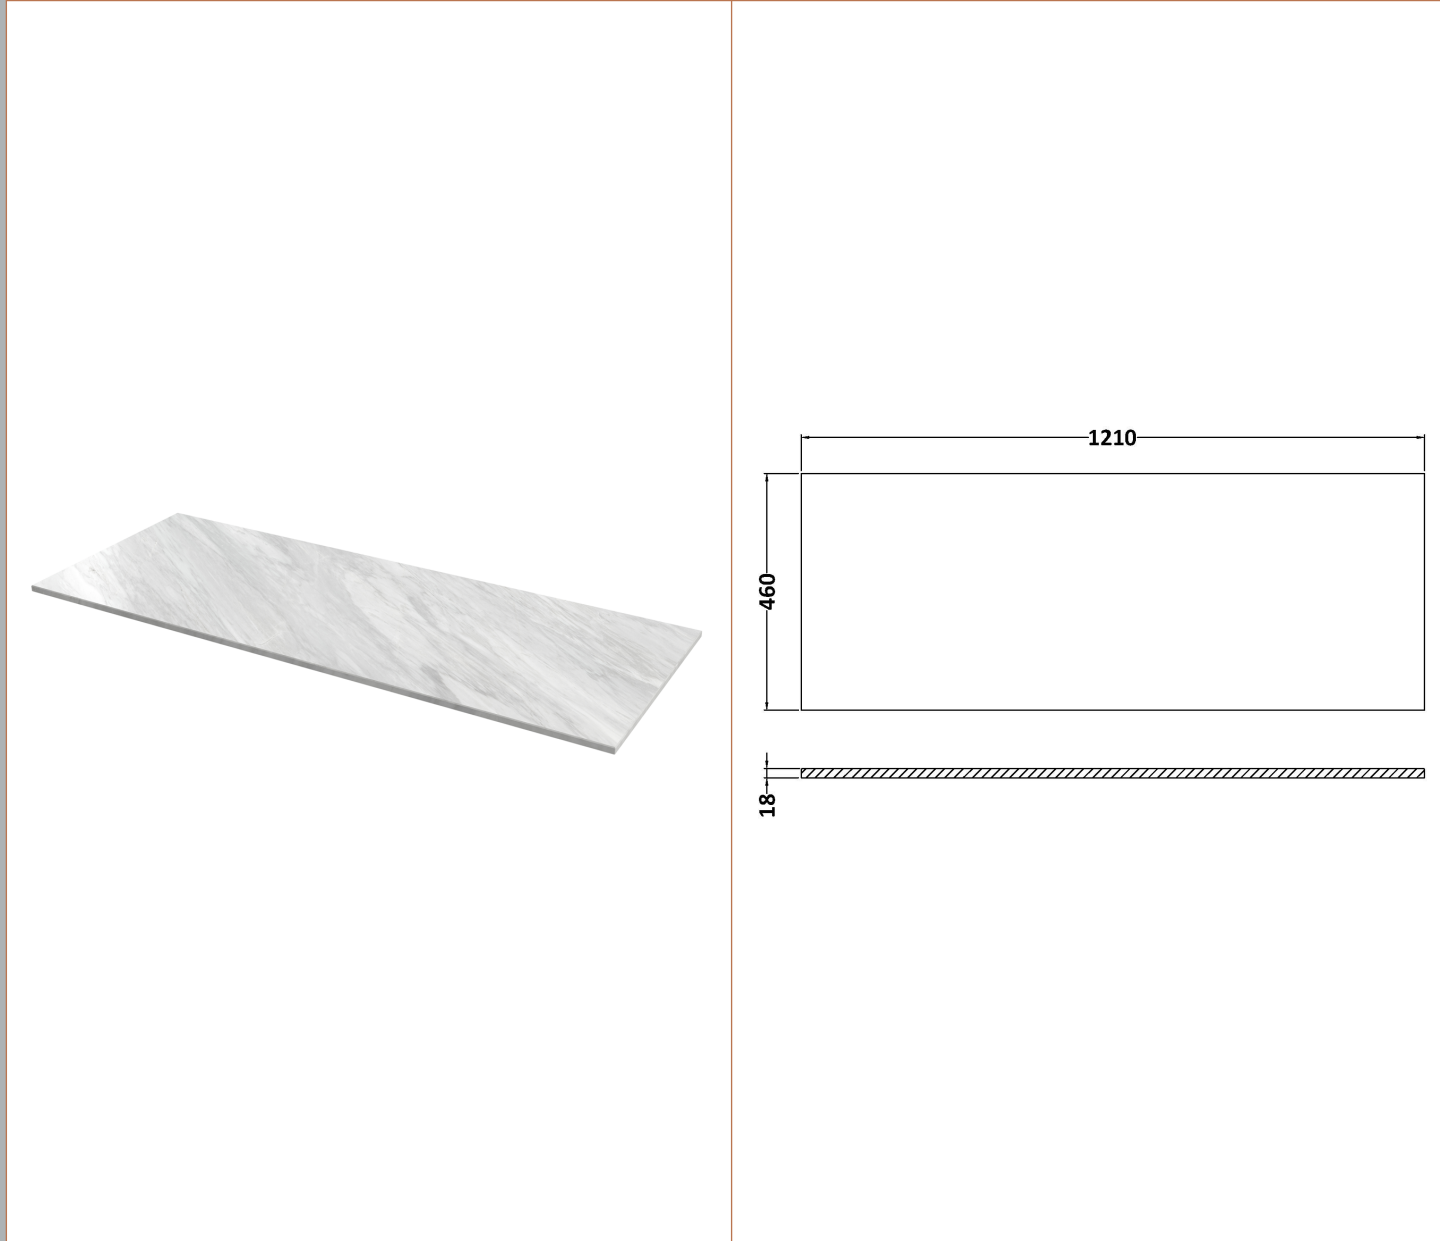

**Sales Code:** LOM91246

**Description:** 1200 Marble Top (1210 X 460mm)

**Product Dimensions**

Height (mm):	18
Width (mm):	1210
Depth (mm):	460
Nett Weight (kg):	25.5

**Packaging Dimensions**

Height (mm):	35
Width (mm):	1250
Depth (mm):	500
Gross Weight (kg):	26

**Packaging Data**

Box Colour:	Brown Cardboard Box
Box Qty:	1
Label Size:	100 x 50
Label Colour:	White Label
Label Qty:	1

**Outer Box Dimensions (If Applicable)**

Height (mm):	
Width (mm):	
Depth (mm):	
Gross Weight (kg):	
Barcode:	5056678482384

**Sales Code:** LOM31246

**Description:** 1200 Marble Top (1210 X 460mm)

**Product Dimensions**

Height (mm):	18
Width (mm):	1210
Depth (mm):	460
Nett Weight (kg):	25.5

**Packaging Dimensions**

Height (mm):	35
Width (mm):	1250
Depth (mm):	500
Gross Weight (kg):	26

**Sales Code:** LOM11246

**Description:** 1200 Marble Top (1210 X 460mm)

**Product Dimensions**

Height (mm):	18
Width (mm):	1210
Depth (mm):	460
Nett Weight (kg):	25.5

**Packaging Dimensions**

Height (mm):	35
Width (mm):	1250
Depth (mm):	500
Gross Weight (kg):	26