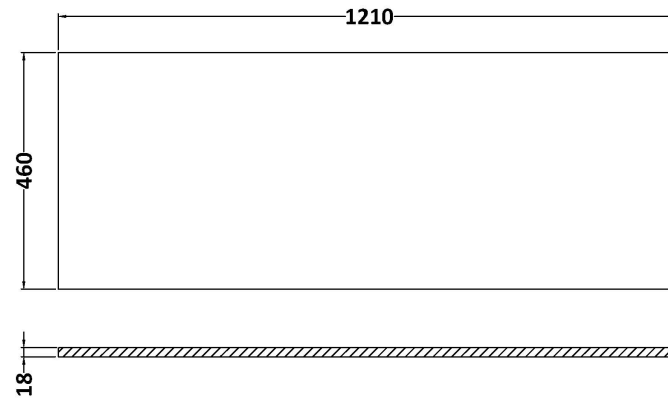

**Sales Code:** LOM91246

**Description:** 1200 Marble Top (1210 X 460mm)

**Product Dimensions**

Height (mm):	18
Width (mm):	1210
Depth (mm):	460
Nett Weight (kg):	25.5

**Packaging Dimensions**

Height (mm):	35
Width (mm):	1250
Depth (mm):	500
Gross Weight (kg):	26

**Sales Code:** LOM31246

**Description:** 1200 Marble Top (1210 X 460mm)

**Product Dimensions**

Height (mm):	18
Width (mm):	1210
Depth (mm):	460
Nett Weight (kg):	25.5

**Packaging Dimensions**

Height (mm):	35
Width (mm):	1250
Depth (mm):	500
Gross Weight (kg):	26

**Packaging Data**

Box Colour:	Brown Cardboard Box
Box Qty:	1
Label Size:	100 x 50
Label Colour:	White Label
Label Qty:	1

**Outer Box Dimensions (If Applicable)**

Height (mm):	
Width (mm):	
Depth (mm):	
Gross Weight (kg):	
Barcode:	5056678477243

**Sales Code:** LOM11246

**Description:** 1200 Marble Top (1210 X 460mm)

**Product Dimensions**

Height (mm):	18
Width (mm):	1210
Depth (mm):	460
Nett Weight (kg):	25.5

**Packaging Dimensions**

Height (mm):	35
Width (mm):	1250
Depth (mm):	500
Gross Weight (kg):	26