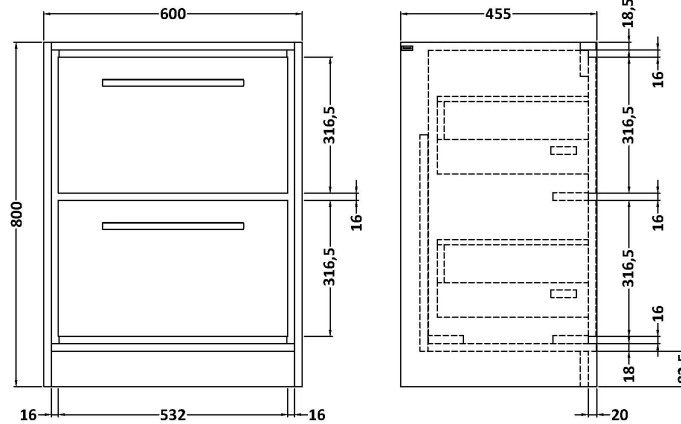

### Product Dimensions

Height (mm):	800
Width (mm):	600
Depth (mm):	455
Nett Weight (kg):	38.5

### Packaging Dimensions

Height (mm):	840
Width (mm):	632
Depth (mm):	480
Gross Weight (kg):	39

**Sales Code:** LOM91246

**Description:** 1200 Marble Top (1210 X 460mm)

**Product Dimensions**

Height (mm):	18
Width (mm):	1210
Depth (mm):	460
Nett Weight (kg):	25.5

**Packaging Dimensions**

Height (mm):	35
Width (mm):	1250
Depth (mm):	500
Gross Weight (kg):	26

**Sales Code:** LOM11246

**Description:** 1200 Marble Top (1210 X 460mm)

**Product Dimensions**

Height (mm):	18
Width (mm):	1210
Depth (mm):	460
Nett Weight (kg):	25.5

**Packaging Dimensions**

Height (mm):	35
Width (mm):	1250
Depth (mm):	500
Gross Weight (kg):	26