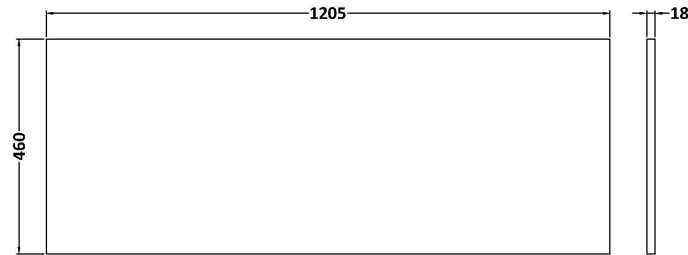

Sales Code: MWT221260

Description: 1200 Worktop (1205X460x18mm)

Product Dimensions

Height (mm):	18
Width (mm):	1205
Depth (mm):	460
Nett Weight (kg):	6

Packaging Dimensions

Height (mm):	25
Width (mm):	1225
Depth (mm):	510
Gross Weight (kg):	6.5

Packaging Data

Box Colour:	Brown Cardboard Box - Printed
Box Qty:	1
Label Size:	100 x 50
Label Colour:	Not Applicable
Label Qty:	0

Outer Box Dimensions (If Applicable)

Height (mm):	
Width (mm):	
Depth (mm):	
Gross Weight (kg):	
Barcode:	5056678471302

Product Details

Country of Origin:	United Kingdom
Fitting Instruction:	No
CE & UKCA:	N/A
FSC Certified Materials:	Yes
Colour:	Graphite Grey Woodgrain
Construction Method:	Not Applicable
Construction Type:	Not Applicable
Cabinet Finish:	Not Applicable
Fascia Finish:	MFC Textured Woodgrain
Cabinet Thickness (mm):	
Fascia Thickness (mm):	18
Drawer Included:	Not Applicable
Drawer Type:	Not Applicable
No of Shelves:	Not Applicable
Hinge Type:	Not Applicable
Hinge Included:	Not Applicable
Adjustable Legs:	Not Applicable
Fixings Included:	Yes
Handle Style:	Not Applicable
Waste Shroud:	Not Applicable
Handle Included:	Not Applicable
Handle Type:	Not Applicable