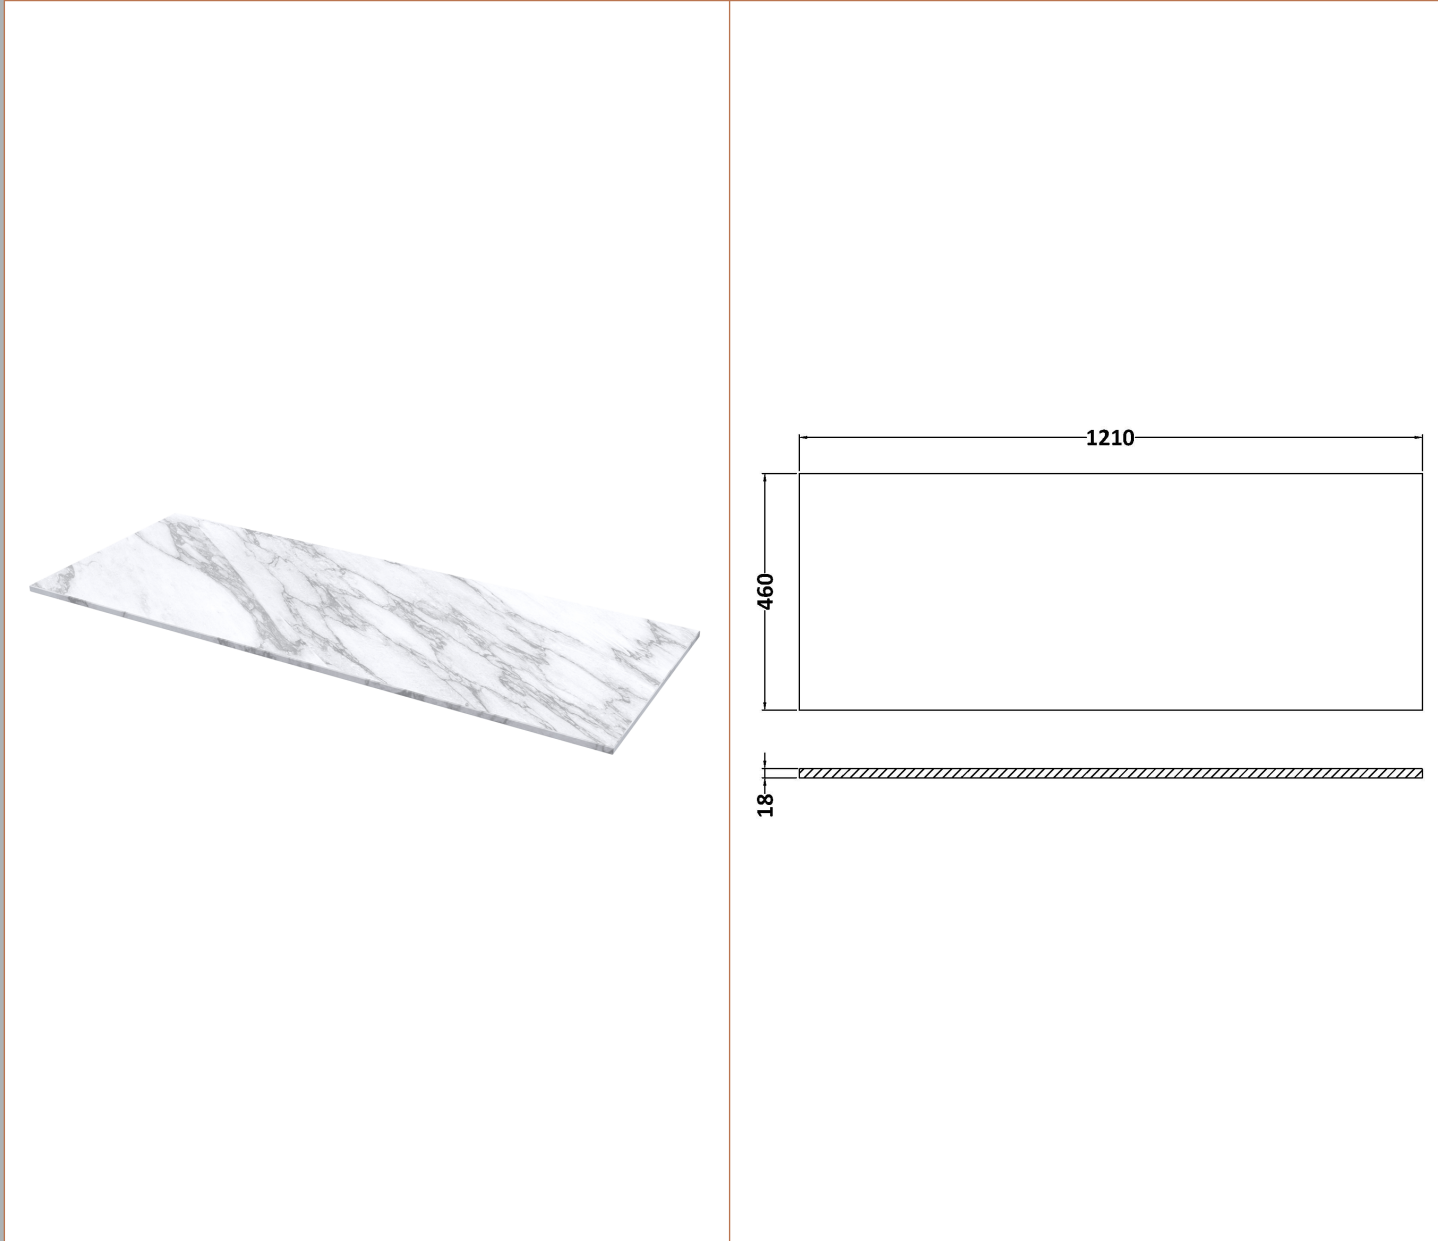

**Sales Code:** MWT221260

**Description:** 1200 Worktop (1205X460x18mm)

**Product Dimensions**

Height (mm):	18
Width (mm):	1205
Depth (mm):	460
Nett Weight (kg):	6

**Packaging Dimensions**

Height (mm):	25
Width (mm):	1225
Depth (mm):	510
Gross Weight (kg):	6.5

**Packaging Data**

Box Colour:	Brown Cardboard Box - Printed
Box Qty:	1
Label Size:	100 x 50
Label Colour:	Not Applicable
Label Qty:	0

**Outer Box Dimensions (If Applicable)**

Height (mm):	
Width (mm):	
Depth (mm):	
Gross Weight (kg):	
Barcode:	5056678471302

**Sales Code:** LOM91246

**Description:** 1200 Marble Top (1210 X 460mm)

**Product Dimensions**

Height (mm):	18
Width (mm):	1210
Depth (mm):	460
Nett Weight (kg):	25.5

**Packaging Dimensions**

Height (mm):	35
Width (mm):	1250
Depth (mm):	500
Gross Weight (kg):	26

**Sales Code:** LOM31246

**Description:** 1200 Marble Top (1210 X 460mm)

**Product Dimensions**

Height (mm):	18
Width (mm):	1210
Depth (mm):	460
Nett Weight (kg):	25.5

**Packaging Dimensions**

Height (mm):	35
Width (mm):	1250
Depth (mm):	500
Gross Weight (kg):	26