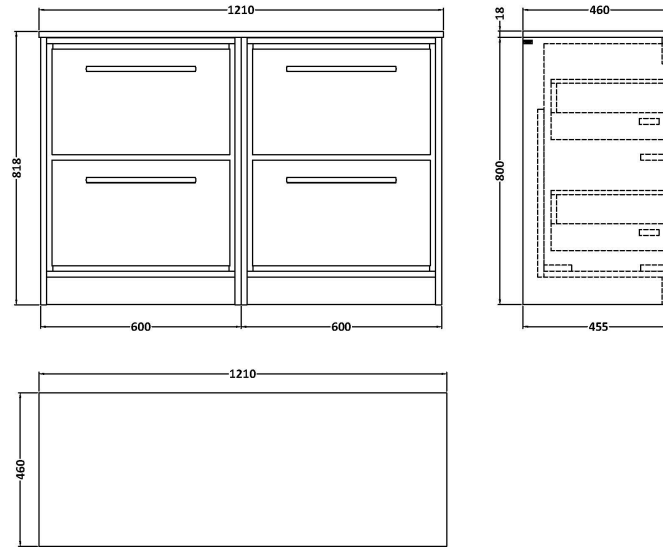

Sales Code: LIL2233W2

Description: 1200 Fs 4-Drawer Unit & Worktop

Packaging Details

Barcode: 5056678486443