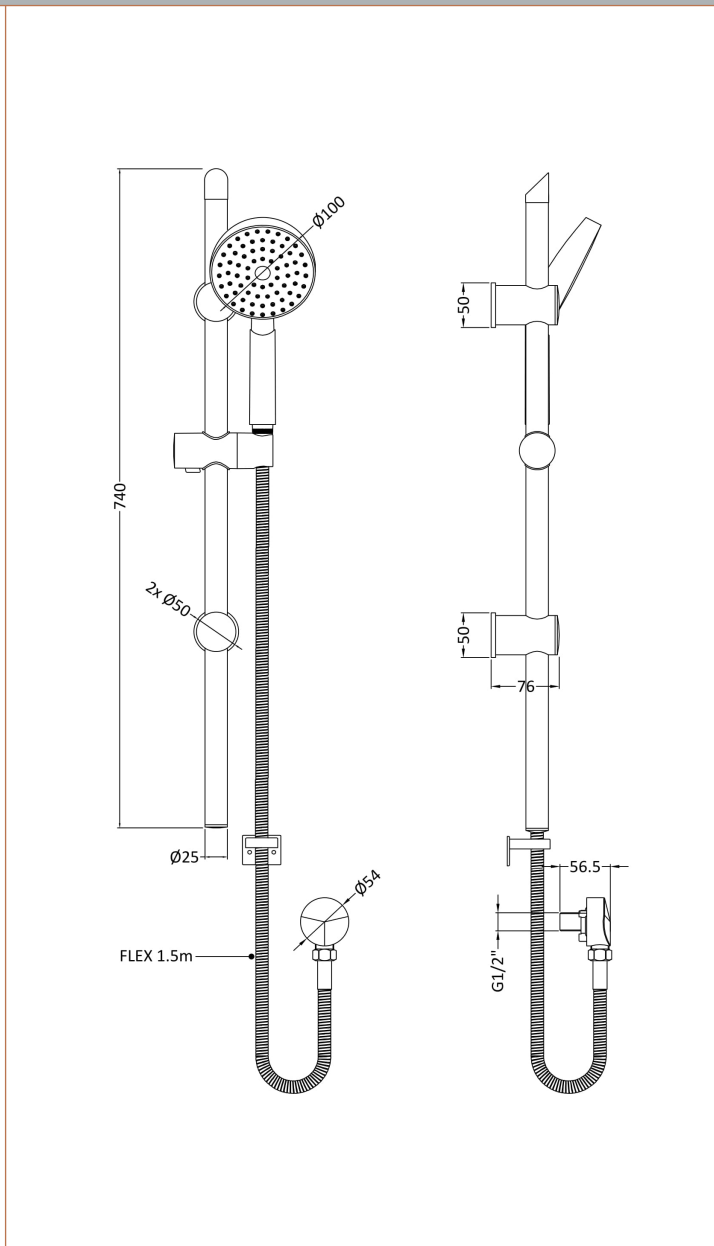

Sales Code: JTY035

Description: Water Saving Shower Kit

Product Dimensions

Length (mm):	
Width (mm):	96
Height (mm):	740
Depth (mm):	
Nett Weight (kg):	1.42

Packaging Dimensions

Length (mm):	790
Width (mm):	160
Height (mm):	83
Gross Weight (kg):	1.42

Packaging Data

Box Colour:	White Cardboard Box
Box Qty:	1
Label Size:	100 x 50
Label Colour:	White Label
Label Qty:	2

Outer Box Dimensions (If Applicable)

Length (mm):	
Width (mm):	1090
Height (mm):	350
Depth (mm):	430
Gross Weight (kg):	21
Barcode:	5055369044313

Product Details

Country of Origin:	United Kingdom
Fitting Instruction:	No
Product Material:	Brass/ABS
Mount Type:	Surface, Wall
Outlet Elbow Supplied:	Yes
Easy Clean:	Yes
Head Included:	No
Handset Included:	Yes
Body Jets Included:	No
No of Body Jets:	Not Applicable
Operating Pressure (bar):	0.5
Valve/Cartridge Type:	Not Applicable
Flow Rates (L/min):	0.1 bar: N/A 0.5 bar: N/A 1 bar: N/A 2 bar: N/A 3 bar: N/A
TMV2 Approved:	No Approval No: N/A
TMV3 Approved:	No Approval No: N/A
WRAS Approved:	No Approval No: N/A
Head Function:	Not Applicable
Handset Function:	Single Setting
Body Jet Info:	Not Applicable
Pipe Size:	15 mm (1/2" Bsp)
Pipe Centres:	N/A
Colour/Finish:	Chrome
Hose Included:	Yes
No. of Outlets:	1