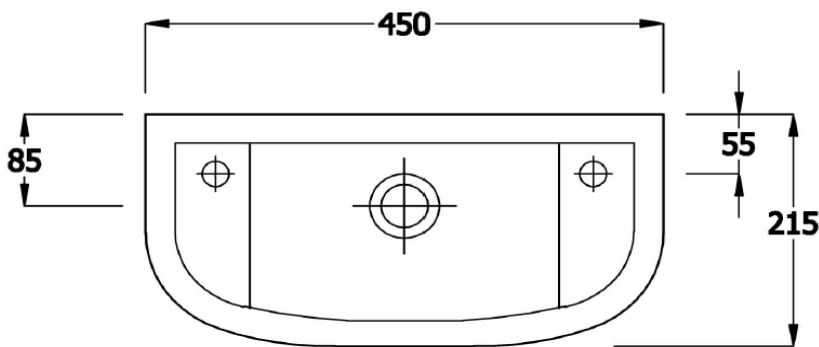

COMPACT

Slimline Cloakroom Basin

RAK
CERAMICS

SPECIFICATION/CODE REFERENCE

Please use the reference codes shown below:

COMSLWB1LH
COMSLWB1RH
COMSLWB2

SIZE	450 x 215 x 180 mm
TAP HOLE	One Taphole(Right or Left) or 2 Taphole
OVER FLOW	Over flow built-in
WASTE OUTLET	Ø45mm standard waste outlet
STANDARD	BS 3402 1S09001:2000
MATERIAL	Vitreous china
WEIGHT	7.30 kg
COLOURS	White
FITTINGS	Supplied with Fisher Fixing Bolts
WARRANTY	25 Years

Dimensions: All measurements are in millimeters and are subject to normal manufacturing variations.

Note: Due to a continuing development programme to improve design and performance, the manufacturer reserves all rights to vary specifications without prior informations. Please note accessories are for photographic use only.