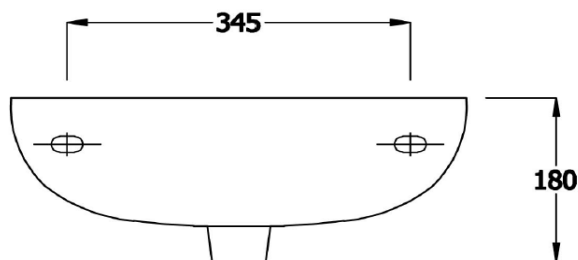

COMPACT

Slimline Cloakroom Basin

RAK
CERAMICS

SPECIFICATION/CODE REFERENCE

Please use the reference codes shown below:

COMSLWB1LH
COMSLWB1RH
COMSLWB2

SIZE	450 x 215 x 180 mm
TAP HOLE	One Taphole(Right or Left) or 2 Taphole
OVER FLOW	Over flow built-in
WASTE OUTLET	Ø45mm standard waste outlet
STANDARD	BS 3402 1S09001:2000
MATERIAL	Vitreous china
WEIGHT	7.30 kg
COLOURS	White
FITTINGS	Supplied with Fisher Fixing Bolts
WARRANTY	25 Years

Dimensions: All measurements are in millimeters and are subject to normal manufacturing variations.

Note: Due to a continuing development programme to improve design and performance, the manufacturer reserves all rights to vary specifications without prior informations. Please note accessories are for photographic use only.