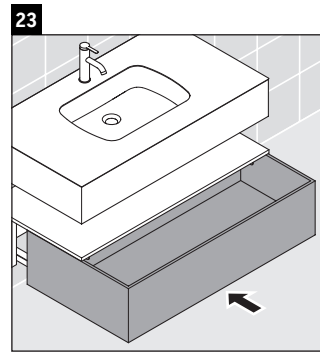

Qatego

QA 4785

Mounting instructions

Instructions for use

The bathroom furniture range complies with the standards and guidelines applicable at the time of delivery and is designed for use in bathrooms. Direct contact with water should be avoided, for example, when showering.

We reserve the right to make technical improvements and design modifications to the products illustrated.

Qatego

QA 4786

Mounting instructions

Instructions for use

The bathroom furniture range complies with the standards and guidelines applicable at the time of delivery and is designed for use in bathrooms. Direct contact with water should be avoided, for example, when showering.