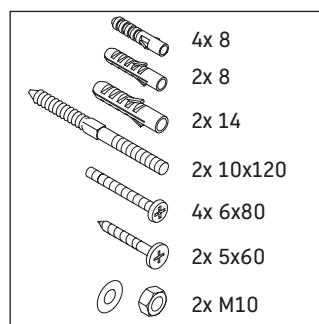

We reserve the right to make technical improvements and design modifications to the products illustrated.

Qatego

QA 4786

Mounting instructions

Instructions for use

The bathroom furniture range complies with the standards and guidelines applicable at the time of delivery and is designed for use in bathrooms. Direct contact with water should be avoided, for example, when showering.