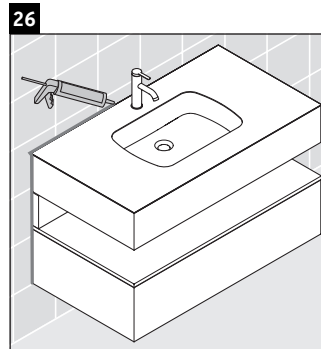

Qatego

QA 4785

Mounting instructions

Instructions for use

The bathroom furniture range complies with the standards and guidelines applicable at the time of delivery and is designed for use in bathrooms. Direct contact with water should be avoided, for example, when showering.

We reserve the right to make technical improvements and design modifications to the products illustrated.

Qatego

QA 4786

Mounting instructions

Instructions for use

The bathroom furniture range complies with the standards and guidelines applicable at the time of delivery and is designed for use in bathrooms. Direct contact with water should be avoided, for example, when showering.