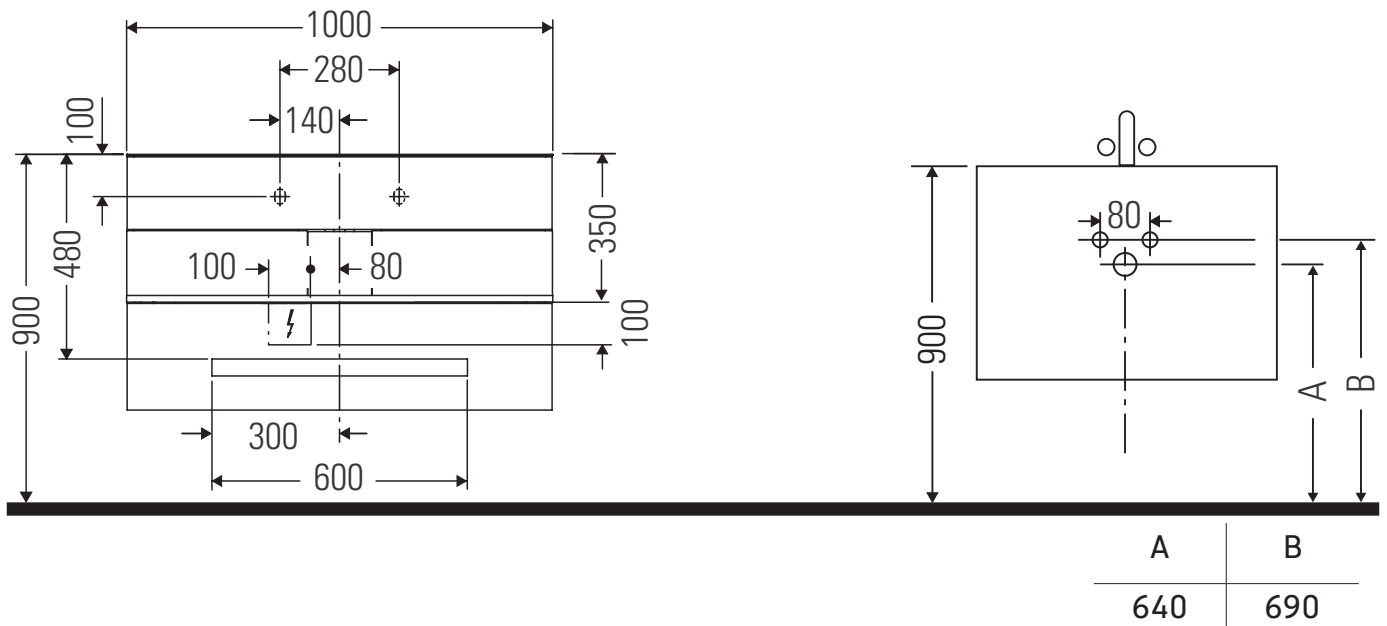

We reserve the right to make technical improvements and design modifications to the products illustrated.

Qatego

QA 4786

Mounting instructions

Instructions for use

The bathroom furniture range complies with the standards and guidelines applicable at the time of delivery and is designed for use in bathrooms. Direct contact with water should be avoided, for example, when showering.