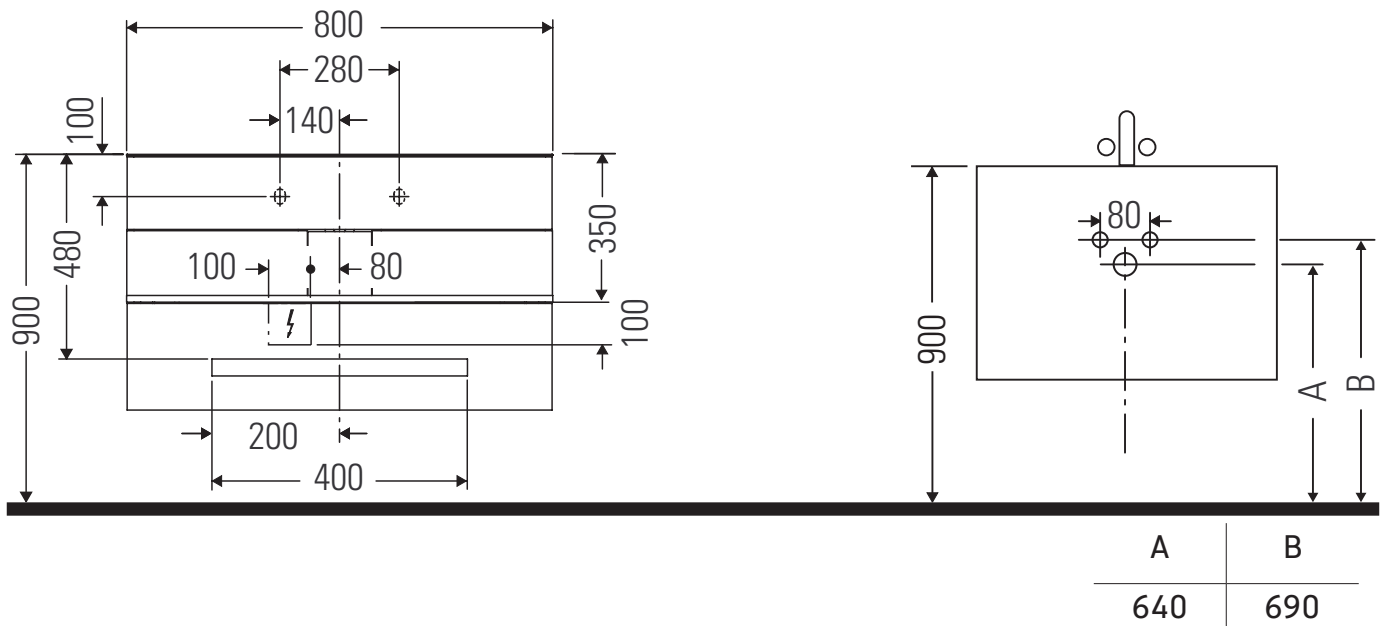

Qatego

QA 4785

Mounting instructions

Instructions for use

The bathroom furniture range complies with the standards and guidelines applicable at the time of delivery and is designed for use in bathrooms. Direct contact with water should be avoided, for example, when showering.