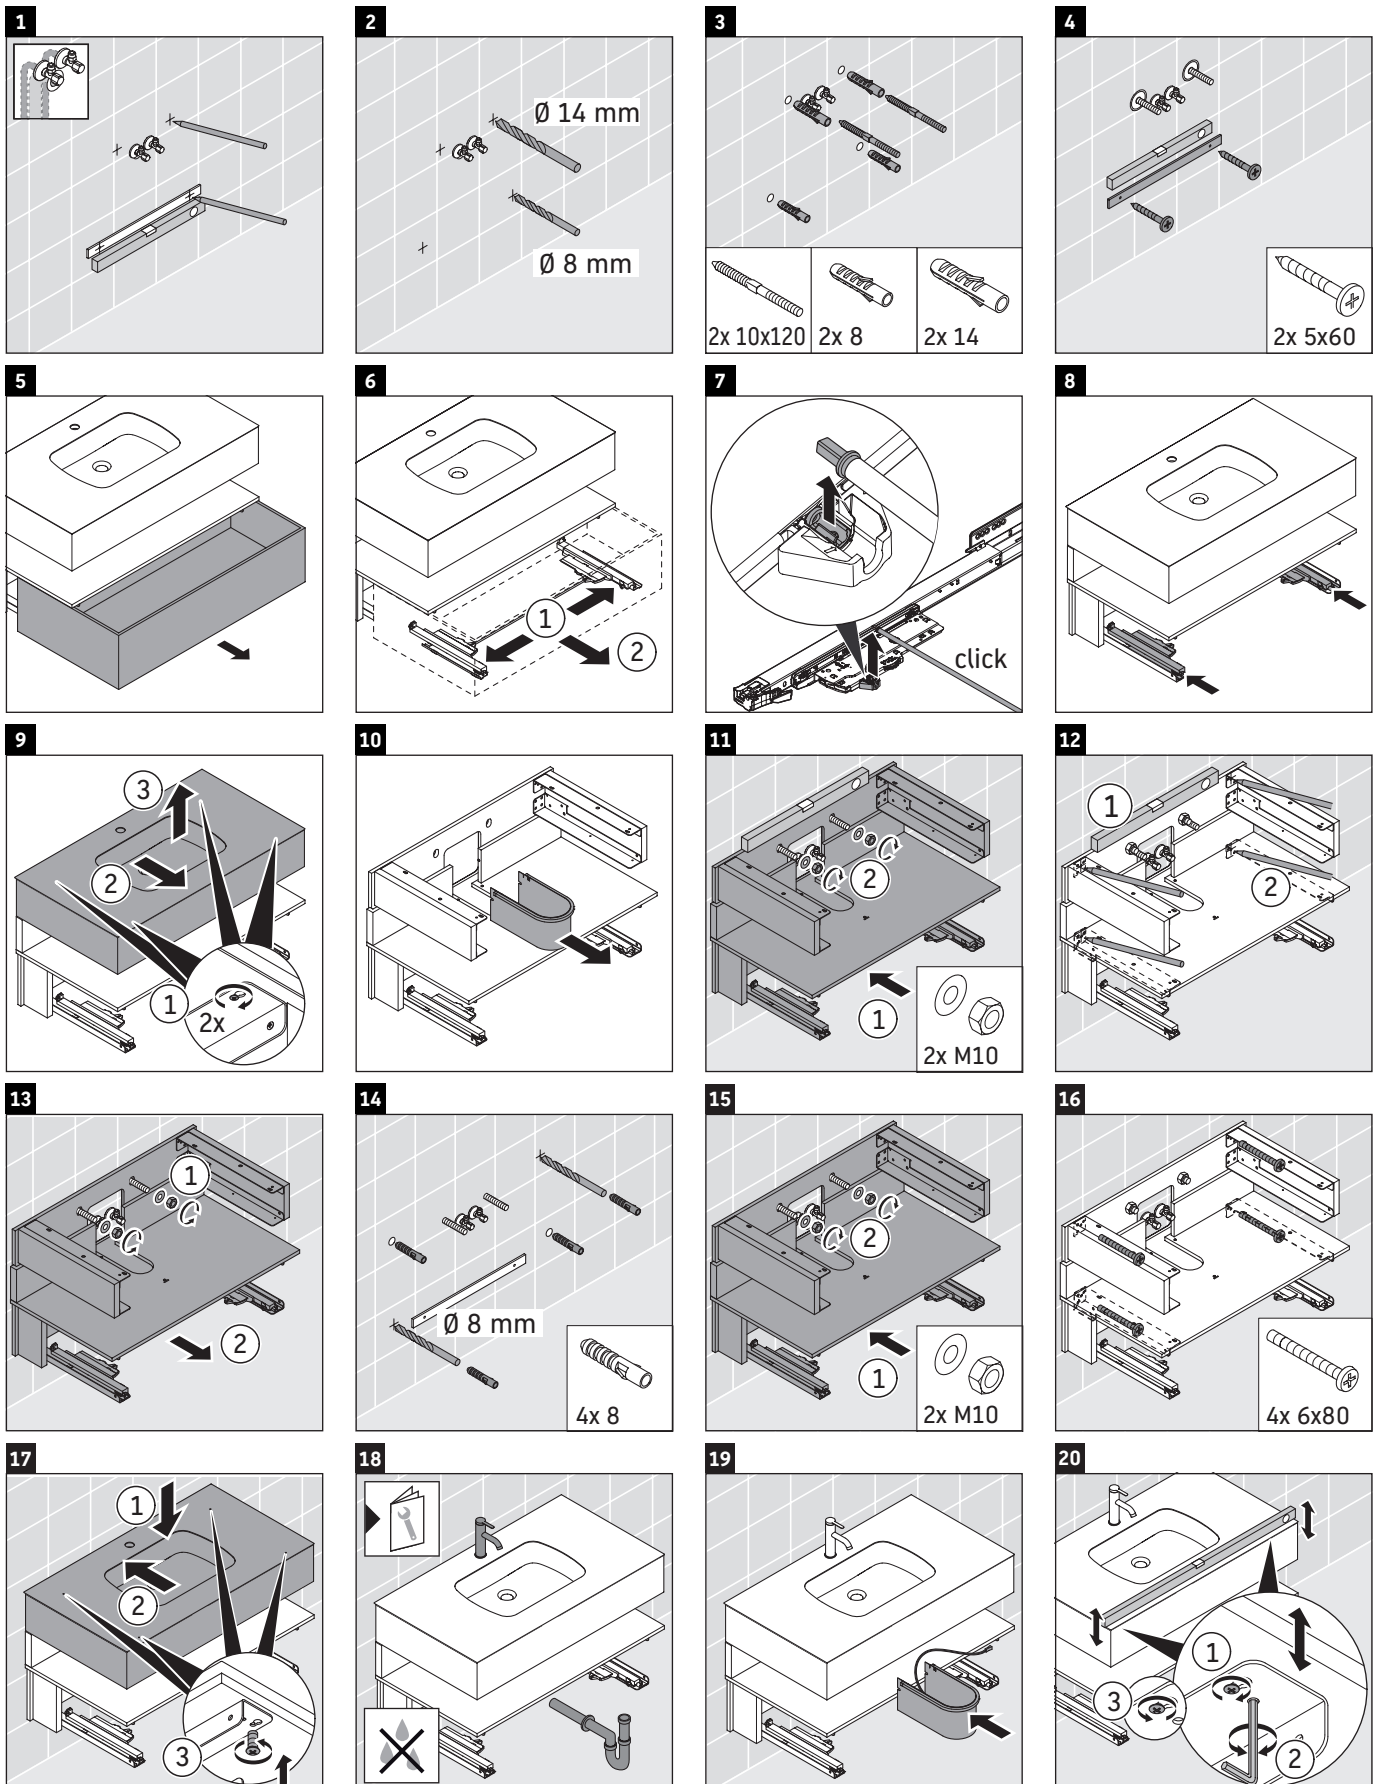

Qatego

QA 4785

Mounting instructions

Instructions for use

The bathroom furniture range complies with the standards and guidelines applicable at the time of delivery and is designed for use in bathrooms. Direct contact with water should be avoided, for example, when showering.

We reserve the right to make technical improvements and design modifications to the products illustrated.

Qatego

QA 4786

Mounting instructions

Instructions for use

The bathroom furniture range complies with the standards and guidelines applicable at the time of delivery and is designed for use in bathrooms. Direct contact with water should be avoided, for example, when showering.