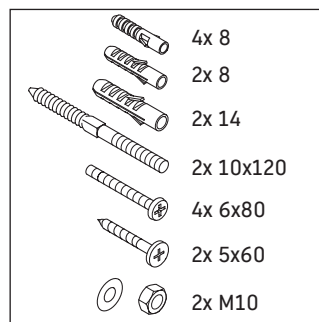

Qatego

QA 4785

Mounting instructions

Instructions for use

The bathroom furniture range complies with the standards and guidelines applicable at the time of delivery and is designed for use in bathrooms. Direct contact with water should be avoided, for example, when showering.