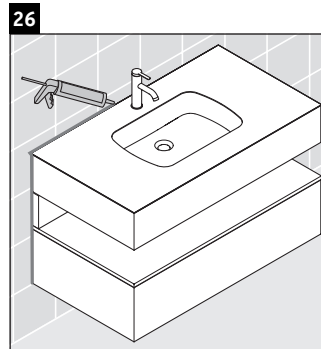

Qatego

QA 4785

Mounting instructions

Instructions for use

The bathroom furniture range complies with the standards and guidelines applicable at the time of delivery and is designed for use in bathrooms. Direct contact with water should be avoided, for example, when showering.

We reserve the right to make technical improvements and design modifications to the products illustrated.

Qatego

QA 4786

Mounting instructions

Instructions for use

The bathroom furniture range complies with the standards and guidelines applicable at the time of delivery and is designed for use in bathrooms. Direct contact with water should be avoided, for example, when showering.

We reserve the right to make technical improvements and design modifications to the products illustrated.

Qatego

QA 4787

Mounting instructions

Instructions for use

The bathroom furniture range complies with the standards and guidelines applicable at the time of delivery and is designed for use in bathrooms. Direct contact with water should be avoided, for example, when showering.