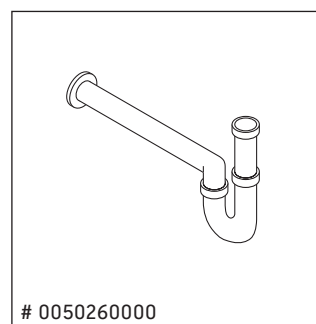

We reserve the right to make technical improvements and design modifications to the products illustrated.

Qatego

QA 4787

Mounting instructions

Instructions for use

The bathroom furniture range complies with the standards and guidelines applicable at the time of delivery and is designed for use in bathrooms. Direct contact with water should be avoided, for example, when showering.