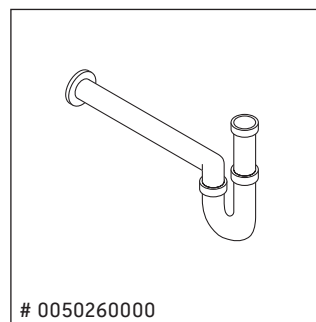

Qatego

QA 4785

Mounting instructions

Instructions for use

The bathroom furniture range complies with the standards and guidelines applicable at the time of delivery and is designed for use in bathrooms. Direct contact with water should be avoided, for example, when showering.