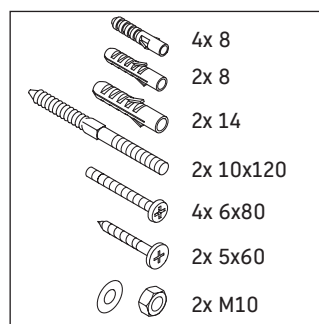

We reserve the right to make technical improvements and design modifications to the products illustrated.

Qatego

QA 4787

Mounting instructions

Instructions for use

The bathroom furniture range complies with the standards and guidelines applicable at the time of delivery and is designed for use in bathrooms. Direct contact with water should be avoided, for example, when showering.