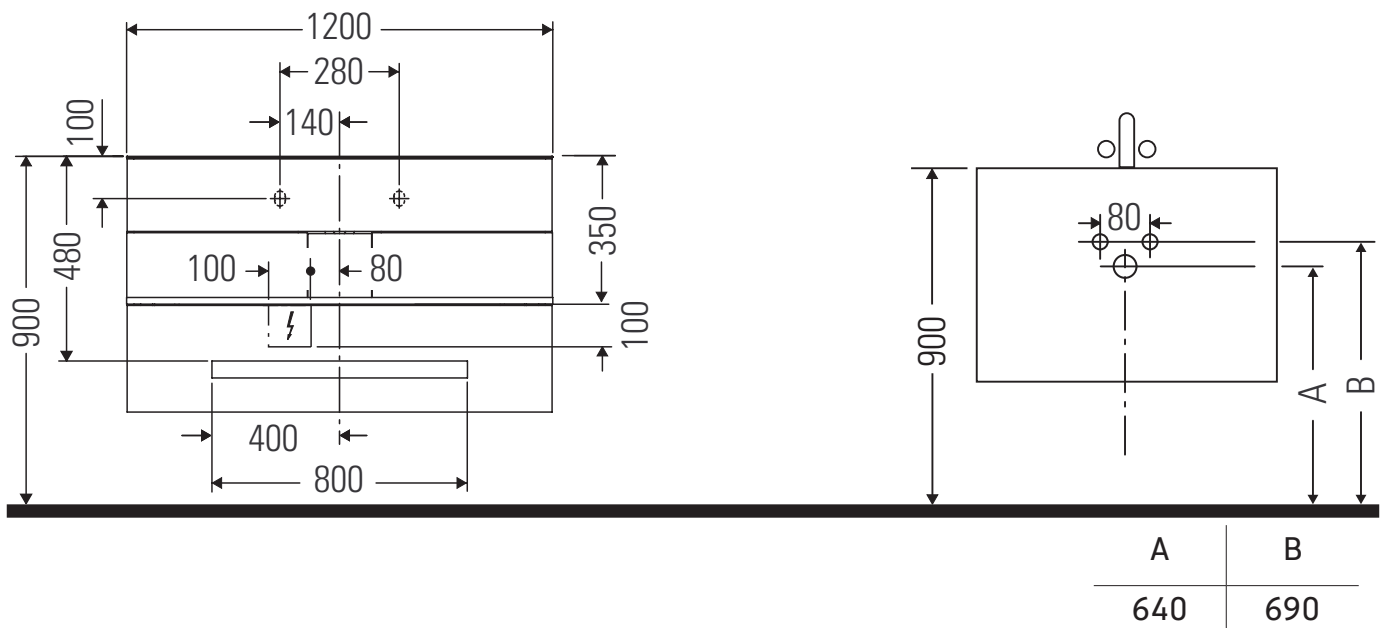

We reserve the right to make technical improvements and design modifications to the products illustrated.

Qatego

QA 4787

Mounting instructions

Instructions for use

The bathroom furniture range complies with the standards and guidelines applicable at the time of delivery and is designed for use in bathrooms. Direct contact with water should be avoided, for example, when showering.