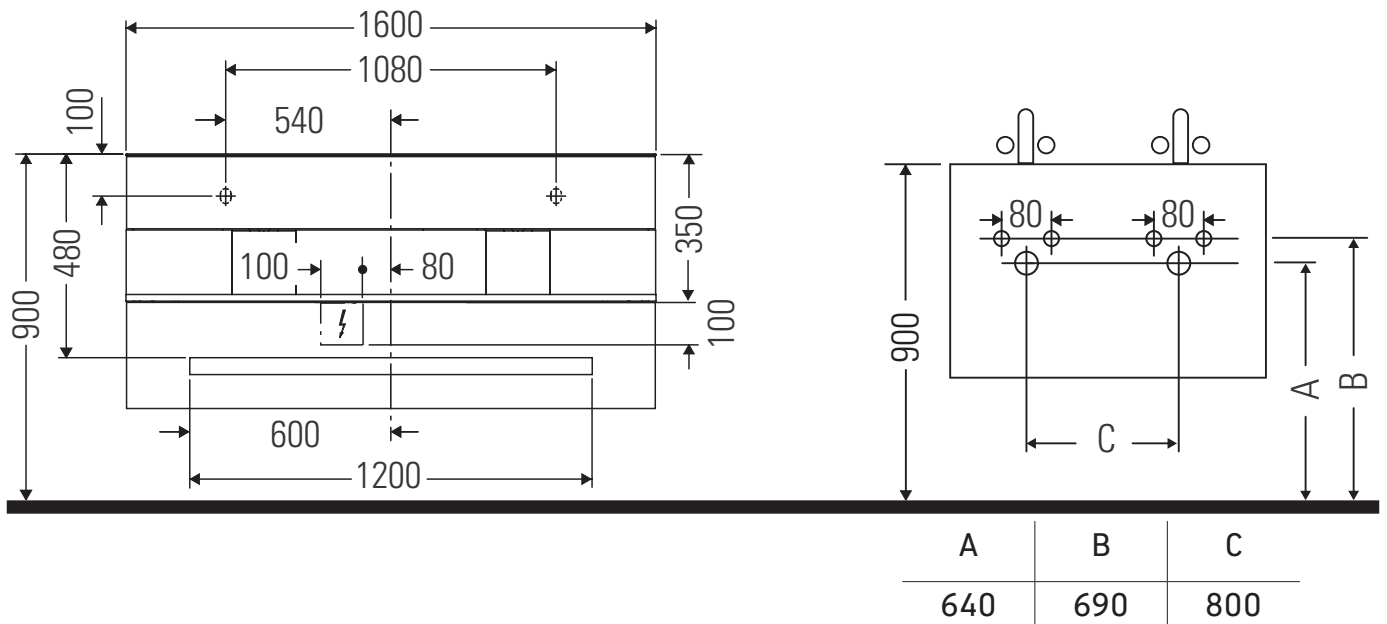

We reserve the right to make technical improvements and design modifications to the products illustrated.

Qatego

QA 4797

Mounting instructions

Instructions for use

The bathroom furniture range complies with the standards and guidelines applicable at the time of delivery and is designed for use in bathrooms. Direct contact with water should be avoided, for example, when showering.