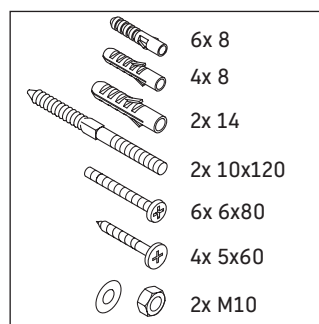

Qatego

QA 4795

Mounting instructions

Instructions for use

The bathroom furniture range complies with the standards and guidelines applicable at the time of delivery and is designed for use in bathrooms. Direct contact with water should be avoided, for example, when showering.