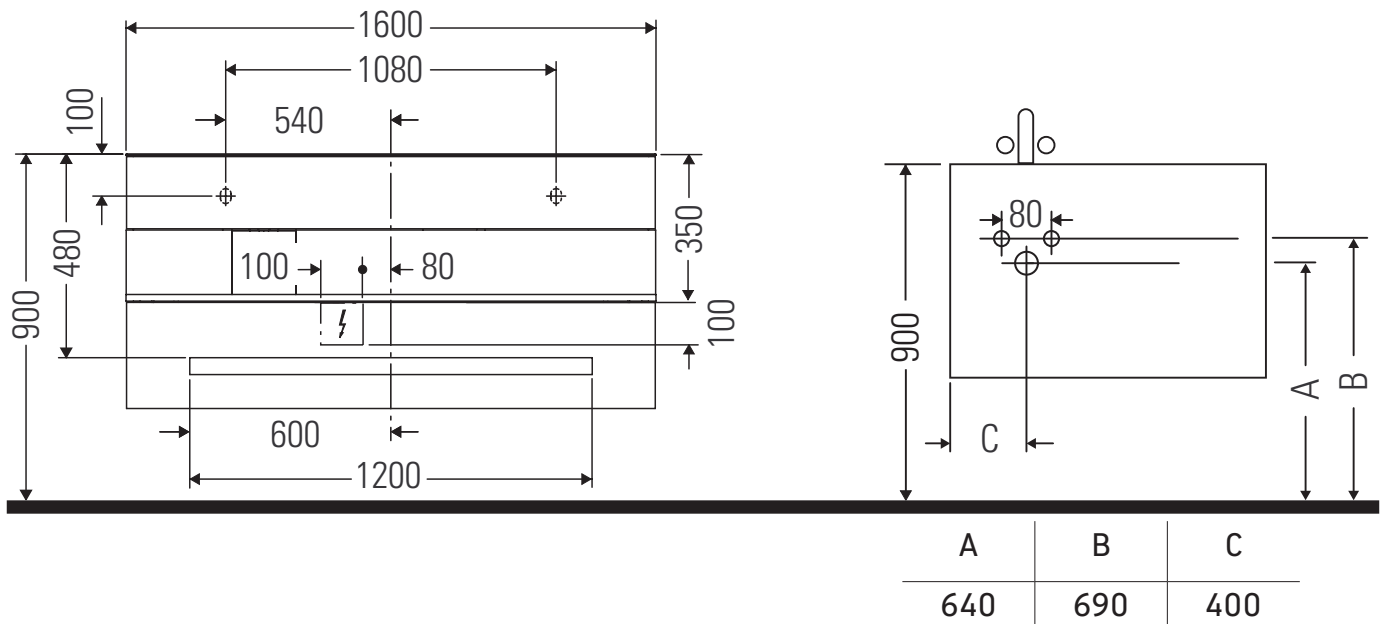

Qatego

QA 4795

Mounting instructions

Instructions for use

The bathroom furniture range complies with the standards and guidelines applicable at the time of delivery and is designed for use in bathrooms. Direct contact with water should be avoided, for example, when showering.