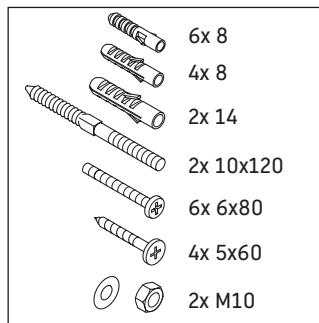

We reserve the right to make technical improvements and design modifications to the products illustrated.

Qatego

QA 4796

Mounting instructions

Instructions for use

The bathroom furniture range complies with the standards and guidelines applicable at the time of delivery and is designed for use in bathrooms. Direct contact with water should be avoided, for example, when showering.