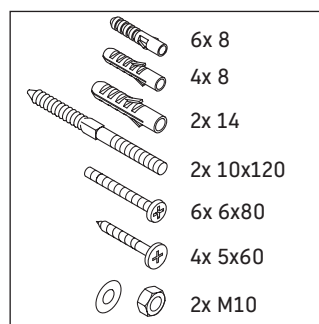

We reserve the right to make technical improvements and design modifications to the products illustrated.

Qatego

QA 4797

Mounting instructions

Instructions for use

The bathroom furniture range complies with the standards and guidelines applicable at the time of delivery and is designed for use in bathrooms. Direct contact with water should be avoided, for example, when showering.