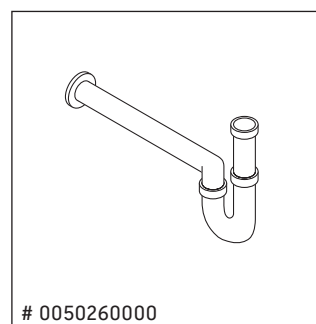

Qatego

QA 4795

Mounting instructions

Instructions for use

The bathroom furniture range complies with the standards and guidelines applicable at the time of delivery and is designed for use in bathrooms. Direct contact with water should be avoided, for example, when showering.