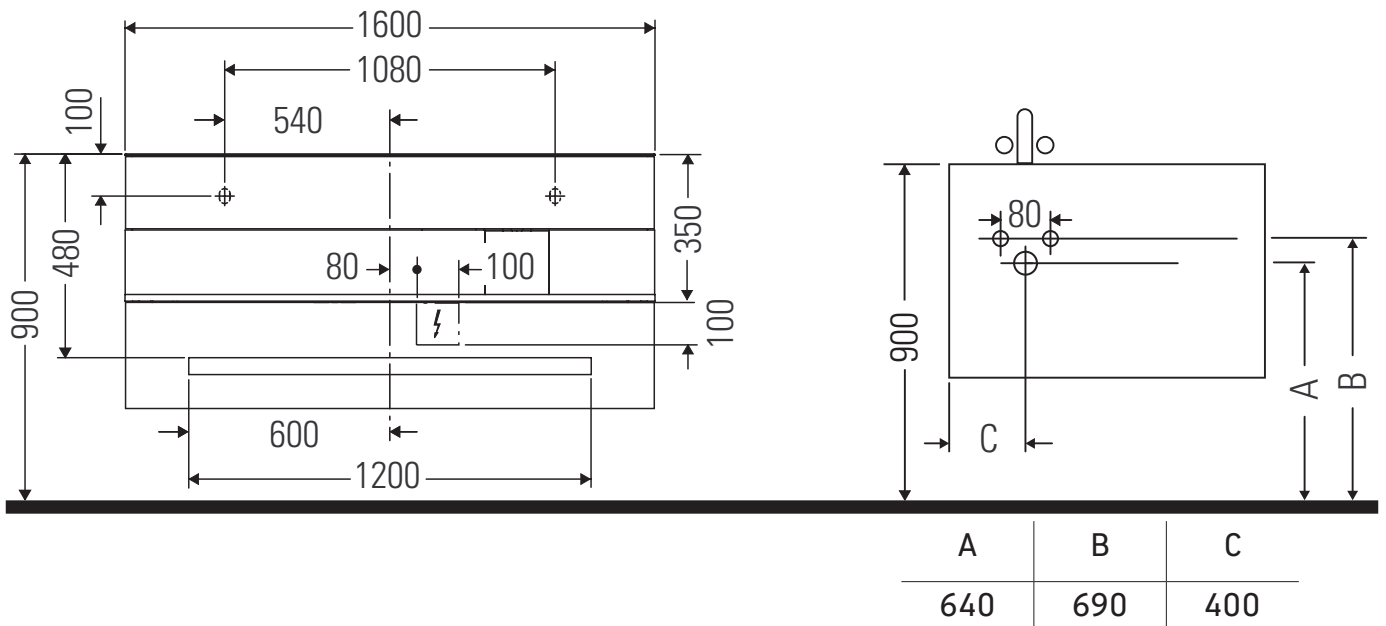

We reserve the right to make technical improvements and design modifications to the products illustrated.

Qatego

QA 4796

Mounting instructions

Instructions for use

The bathroom furniture range complies with the standards and guidelines applicable at the time of delivery and is designed for use in bathrooms. Direct contact with water should be avoided, for example, when showering.