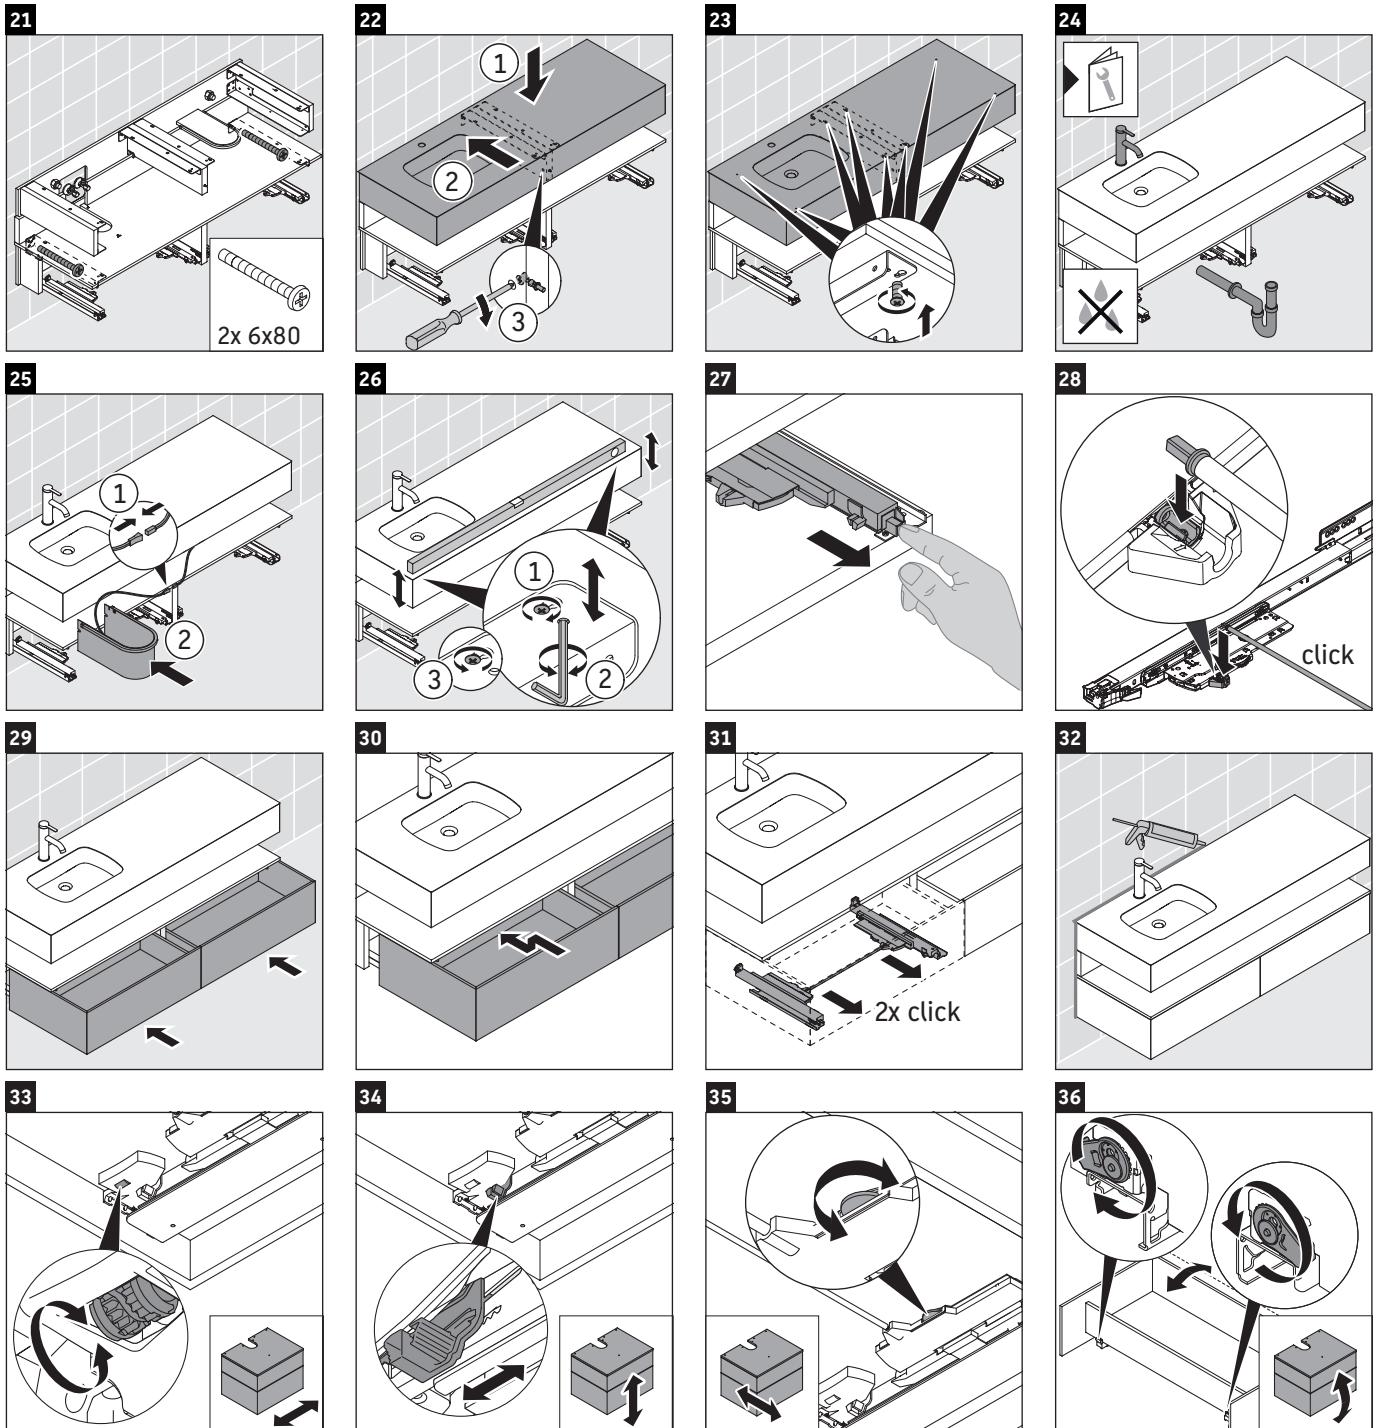

Qatego

QA 4795

Mounting instructions

Instructions for use

The bathroom furniture range complies with the standards and guidelines applicable at the time of delivery and is designed for use in bathrooms. Direct contact with water should be avoided, for example, when showering.

We reserve the right to make technical improvements and design modifications to the products illustrated.

Qatego

QA 4796

Mounting instructions

Instructions for use

The bathroom furniture range complies with the standards and guidelines applicable at the time of delivery and is designed for use in bathrooms. Direct contact with water should be avoided, for example, when showering.