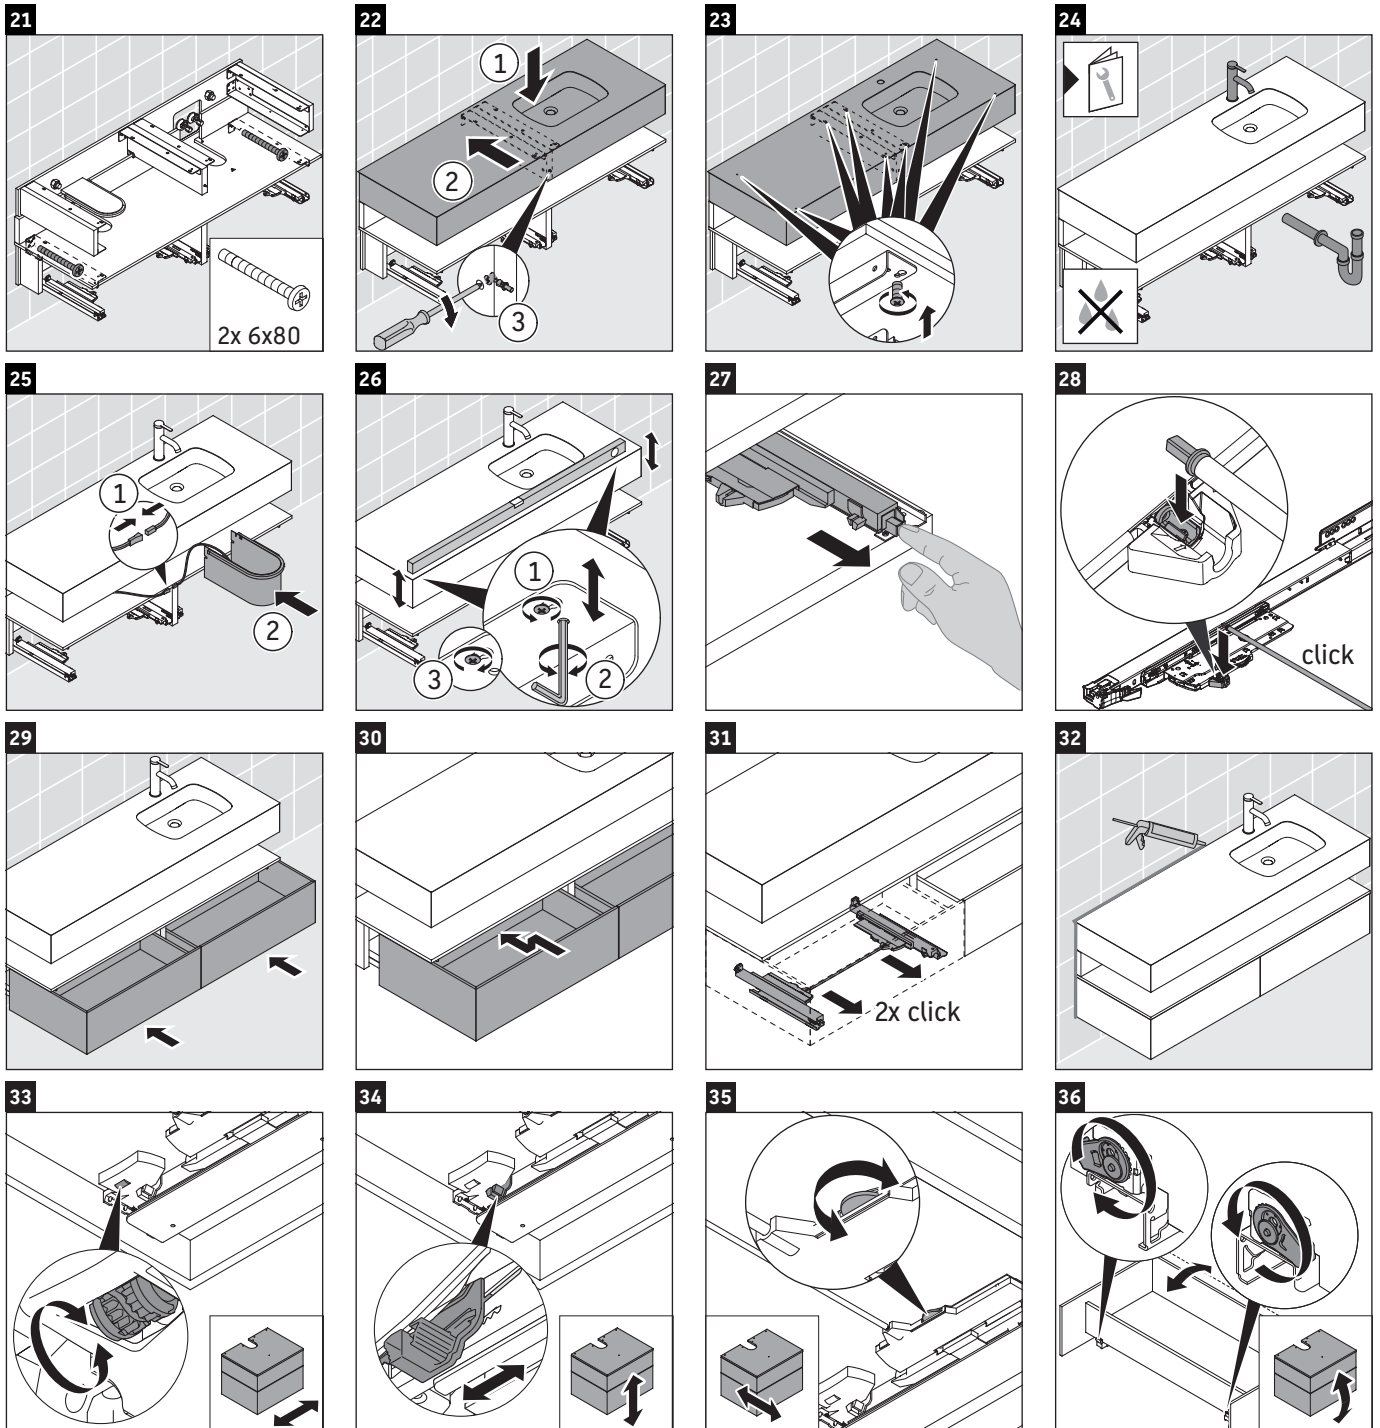

We reserve the right to make technical improvements and design modifications to the products illustrated.

Qatego

QA 4796

Mounting instructions

Instructions for use

The bathroom furniture range complies with the standards and guidelines applicable at the time of delivery and is designed for use in bathrooms. Direct contact with water should be avoided, for example, when showering.

We reserve the right to make technical improvements and design modifications to the products illustrated.

Qatego

QA 4797

Mounting instructions

Instructions for use

The bathroom furniture range complies with the standards and guidelines applicable at the time of delivery and is designed for use in bathrooms. Direct contact with water should be avoided, for example, when showering.