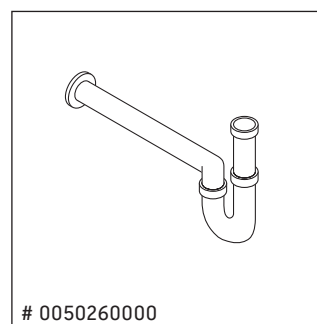

We reserve the right to make technical improvements and design modifications to the products illustrated.

Qatego

QA 4797

Mounting instructions

Instructions for use

The bathroom furniture range complies with the standards and guidelines applicable at the time of delivery and is designed for use in bathrooms. Direct contact with water should be avoided, for example, when showering.