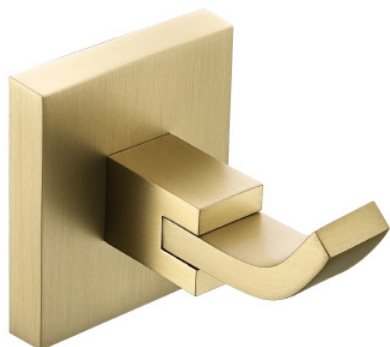

SQ HOOK BB

Accessories
Square Hook Brushed Brass

Specification

Contemporary or Traditional:	Contemporary
Main Construction Material:	Brass
What's in the Box?:	1 x Hook, 1 x Fixing Kit, 1 x Fitting Instructions

Features:

- Height 48mm
- Width 48mm
- Depth 65mm
- Brushed Brass is a subtle but elegant refinement of a traditional bathroom finish giving an opulent feel with a modern twist
- Solid Brass
- Also available in other finishes

Product Certifications:

For more products, visit our website:
<http://www.bristan.com>

Dimensions (measurements in mm)