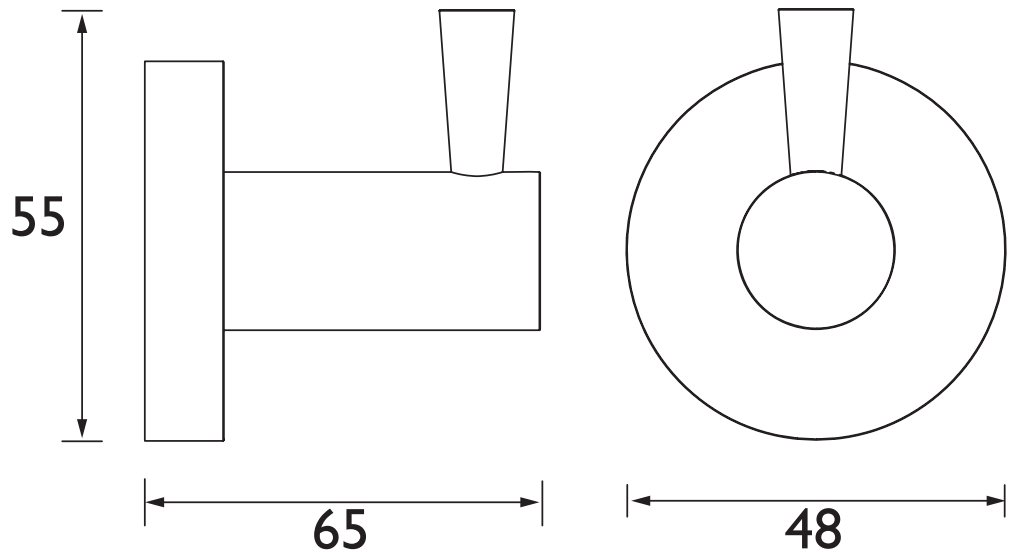

RD HOOK BB

Accessories
Round Hook Brushed Brass

Specification

Contemporary or Traditional:	Contemporary
Main Construction Material:	Brass
What's in the Box?:	1 x Hook, 1 x Fixing Kit, 1 x Fitting Instructions

Dimensions (measurements in mm)

Features:

- On-trend brushed brass finish. Coordinates with taps and showers in the Bristan range.
- 5-year parts guarantee for peace of mind.
- Height 55mm.
- Width 48mm.
- Depth 65mm.
- Also available in other finishes.

Contemporary or Traditional:	Contemporary
Main Construction Material:	Brass
What's in the Box?:	1 x Hook, 1 x Fixing Kit, 1 x Fitting Instructions

Features:

- Height 48mm
- Width 48mm
- Depth 65mm
- Brushed Brass is a subtle but elegant refinement of a traditional bathroom finish giving an opulent feel with a modern twist
- Solid Brass
- Also available in other finishes