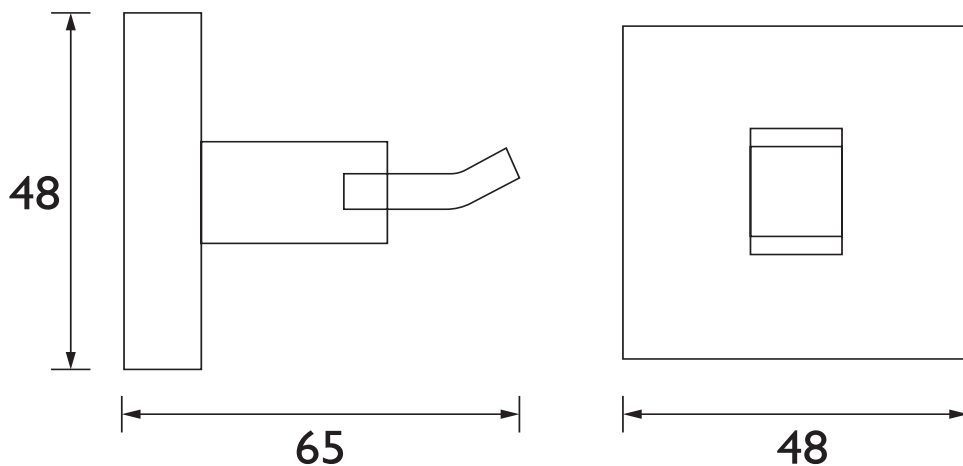

TECHNICAL
DATA
SHEET

BRISTAN

D2