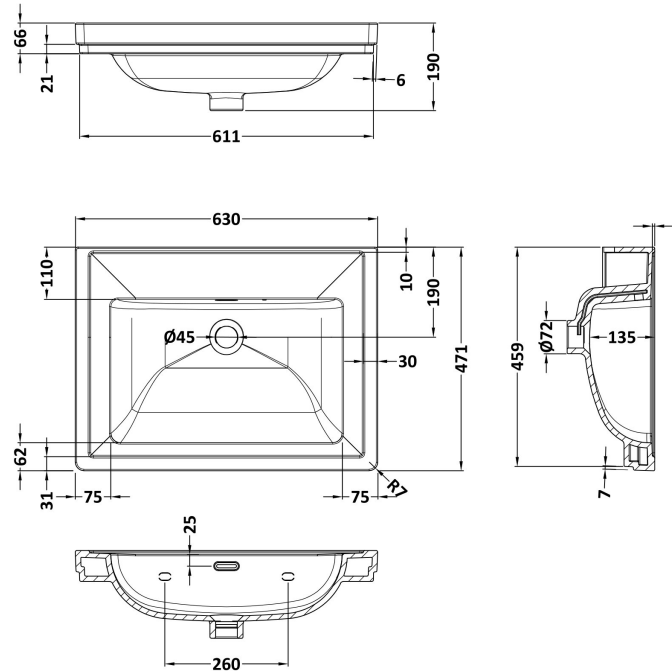

**Packaging Dimensions**

Height (mm):	470
Width (mm):	632
Depth (mm):	480
Gross Weight (kg):	23

**Packaging Data**

Box Colour:	Brown Cardboard Box - Printed
Box Qty:	0
Label Size:	0 x 0
Label Colour:	White Label
Label Qty:	2

**Outer Box Dimensions (If Applicable)**

Height (mm):	
Width (mm):	
Depth (mm):	
Gross Weight (kg):	
Barcode:	5056678482582

**Product Details**

Country of Origin:	China
Fitting Instruction:	No
CE & UKCA:	N/A
FSC Certified Materials:	Yes
Colour:	Graphite Grey Woodgrain
Construction Method:	Cam & Wood Dowel
Construction Type:	Rigid
Cabinet Finish:	MFC Textured Woodgrain
Fascia Finish:	MFC Textured Woodgrain
Cabinet Thickness (mm):	18
Fascia Thickness (mm):	18
Drawer Included:	Yes
Drawer Type:	80mm High Metal S/C Inc Galler
No of Shelves:	0
Hinge Type:	Not Applicable
Hinge Included:	Not Applicable
Adjustable Legs:	No, Not Required
Fixings Included:	Yes
Handle Style:	Contemporary
Waste Shroud:	Yes
Handle Included:	Yes, Supplied
Handle Type:	D-Shape

Sales Code: CBM513

Description: 600 Classique Basin 0Th

**Product Dimensions**

Height (mm):	66
Width (mm):	630
Depth (mm):	471
Nett Weight (kg):	17

**Packaging Dimensions**

Height (mm):	490
Width (mm):	650
Depth (mm):	220
Gross Weight (kg):	17

**Product Dimensions**

Height (mm):	66
Width (mm):	630
Depth (mm):	471
Nett Weight (kg):	17

**Packaging Dimensions**

Height (mm):	490
Width (mm):	650
Depth (mm):	220
Gross Weight (kg):	17

**Packaging Data**