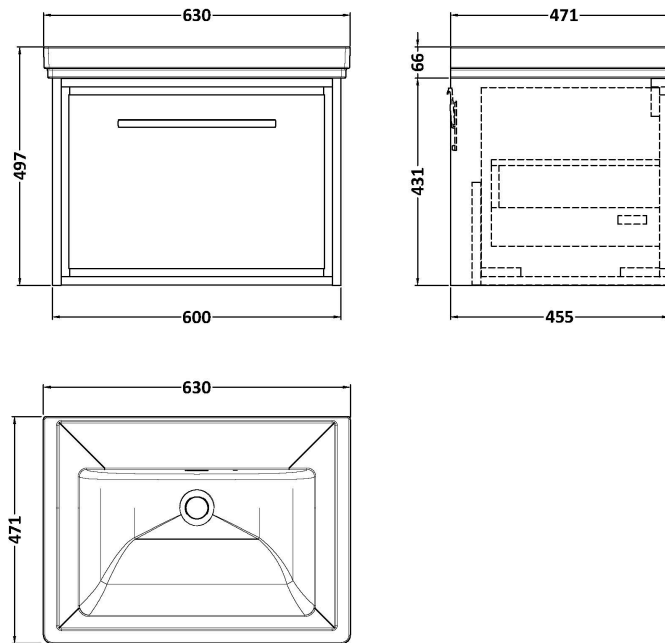

### Packaging Details

Barcode: 5056678486597

**Sales Code:** NFF2222

**Description:** 600 Single Drawer Unit (455 Deep)

**Product Dimensions**

Height (mm):	431
Width (mm):	600
Depth (mm):	455
Nett Weight (kg):	22.5

**Packaging Dimensions**

Height (mm):	470
Width (mm):	632
Depth (mm):	480
Gross Weight (kg):	23

**Packaging Data**

Box Colour:	Brown Cardboard Box - Printed
Box Qty:	0
Label Size:	0 x 0
Label Colour:	White Label
Label Qty:	2

Sales Code: CBM513

Description: 600 Classique Basin 0Th

**Product Dimensions**

Height (mm):	66
Width (mm):	630
Depth (mm):	471
Nett Weight (kg):	17

**Packaging Dimensions**

Height (mm):	490
Width (mm):	650
Depth (mm):	220
Gross Weight (kg):	17

**Product Dimensions**

Height (mm):	66
Width (mm):	630
Depth (mm):	471
Nett Weight (kg):	17

**Packaging Dimensions**

Height (mm):	490
Width (mm):	650
Depth (mm):	220
Gross Weight (kg):	17

**Packaging Data**