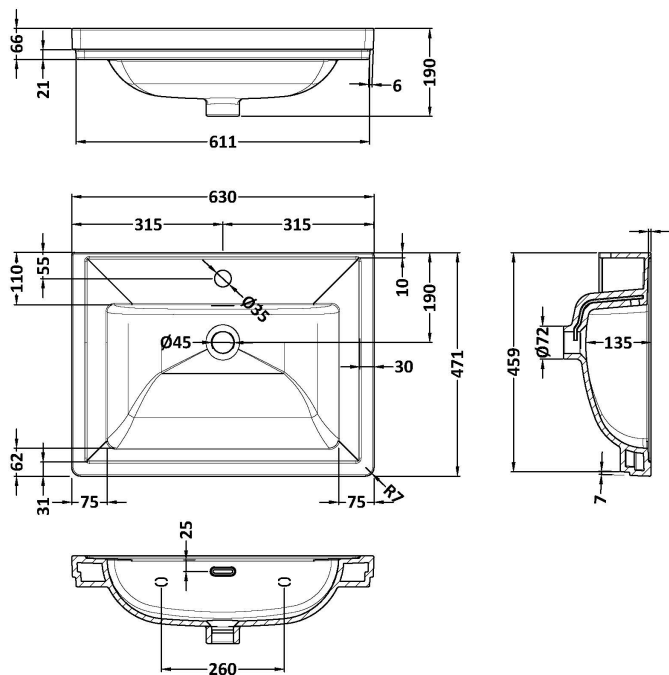

Sales Code: CBM513

Description: 600 Classique Basin 0Th

**Product Dimensions**

Height (mm):	66
Width (mm):	630
Depth (mm):	471
Nett Weight (kg):	17

**Packaging Dimensions**

Height (mm):	490
Width (mm):	650
Depth (mm):	220
Gross Weight (kg):	17

**Packaging Data**

Box Colour:	Brown Cardboard Box - Printed
Box Qty:	1
Label Size:	100 x 50
Label Colour:	White Label
Label Qty:	2

**Outer Box Dimensions (If Applicable)**

Height (mm):	
Width (mm):	
Depth (mm):	
Gross Weight (kg):	
Barcode:	5056678431191

**Product Dimensions**

Height (mm):	66
Width (mm):	630
Depth (mm):	471
Nett Weight (kg):	17

**Packaging Dimensions**

Height (mm):	490
Width (mm):	650
Depth (mm):	220
Gross Weight (kg):	17

**Packaging Data**