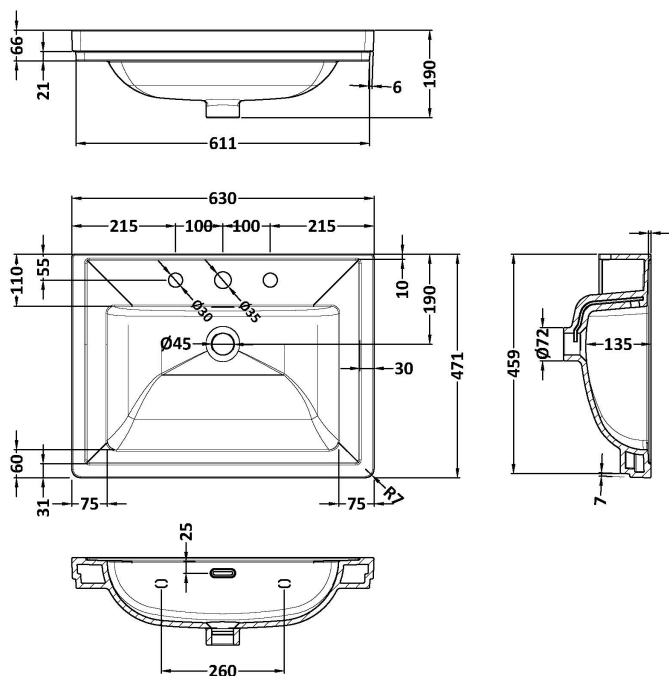

**Product Dimensions**

Height (mm):	66
Width (mm):	630
Depth (mm):	471
Nett Weight (kg):	17

**Packaging Dimensions**

Height (mm):	490
Width (mm):	650
Depth (mm):	220
Gross Weight (kg):	17

**Packaging Data**