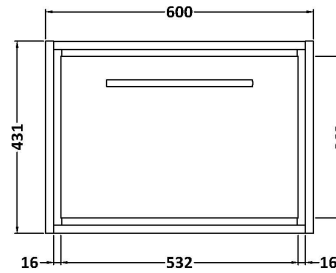

Sales Code: NFF2222

Description: 600 Single Drawer Unit (455 Deep)

Product Dimensions

Height (mm):	431
Width (mm):	600
Depth (mm):	455
Nett Weight (kg):	22.5

Packaging Dimensions

Height (mm):	470
Width (mm):	632
Depth (mm):	480
Gross Weight (kg):	23

Packaging Data

Box Colour:	Brown Cardboard Box - Printed
Box Qty:	0
Label Size:	0 x 0
Label Colour:	White Label
Label Qty:	2

Outer Box Dimensions (If Applicable)

Height (mm):	
Width (mm):	
Depth (mm):	
Gross Weight (kg):	
Barcode:	5056678482582

Product Details

Country of Origin:	China
Fitting Instruction:	No
CE & UKCA:	N/A
FSC Certified Materials:	Yes
Colour:	Graphite Grey Woodgrain
Construction Method:	Cam & Wood Dowel
Construction Type:	Rigid
Cabinet Finish:	MFC Textured Woodgrain
Fascia Finish:	MFC Textured Woodgrain
Cabinet Thickness (mm):	18
Fascia Thickness (mm):	18
Drawer Included:	Yes
Drawer Type:	80mm High Metal S/C Inc Galler
No of Shelves:	0
Hinge Type:	Not Applicable
Hinge Included:	Not Applicable
Adjustable Legs:	No, Not Required
Fixings Included:	Yes
Handle Style:	Contemporary
Waste Shroud:	Yes
Handle Included:	Yes, Supplied
Handle Type:	D-Shape