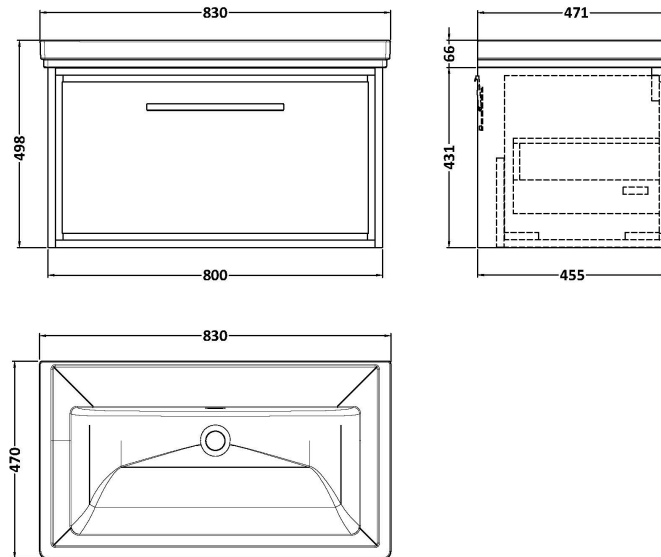

Sales Code: LIL2225H

Description: 800 Wh Single Drawer Unit & Basin 0Th

Packaging Details

Barcode: 5056678486863

Sales Code: NFF2225

Description: 800 Single Drawer Unit (455 Deep)

Product Dimensions

Height (mm):	431
Width (mm):	800
Depth (mm):	455
Nett Weight (kg):	30

Packaging Dimensions

Height (mm):	470
Width (mm):	832
Depth (mm):	480
Gross Weight (kg):	30.5

Packaging Data

Box Colour:	Brown Cardboard Box - Printed
Box Qty:	0
Label Size:	0 x 0
Label Colour:	White Label
Label Qty:	2

Outer Box Dimensions (If Applicable)

Height (mm):	
Width (mm):	
Depth (mm):	
Gross Weight (kg):	
Barcode:	5056678482612

Product Details

Country of Origin:	China
Fitting Instruction:	No
CE & UKCA:	N/A
FSC Certified Materials:	Yes
Colour:	Graphite Grey Woodgrain
Construction Method:	Cam & Wood Dowel
Construction Type:	Rigid
Cabinet Finish:	MFC Textured Woodgrain
Fascia Finish:	MFC Textured Woodgrain
Cabinet Thickness (mm):	18
Fascia Thickness (mm):	18
Drawer Included:	Yes
Drawer Type:	80mm High Metal S/C Inc Galler
No of Shelves:	0
Hinge Type:	Not Applicable
Hinge Included:	Not Applicable
Adjustable Legs:	No, Not Required
Fixings Included:	Yes
Handle Style:	Contemporary
Waste Shroud:	Yes
Handle Included:	Yes, Supplied
Handle Type:	D-Shape

Sales Code: CBM515

Description: 800 Classique Basin 0Th

Product Dimensions

Height (mm):	67
Width (mm):	830
Depth (mm):	470
Nett Weight (kg):	21.5

Packaging Dimensions

Height (mm):	490
Width (mm):	850
Depth (mm):	220
Gross Weight (kg):	21.5