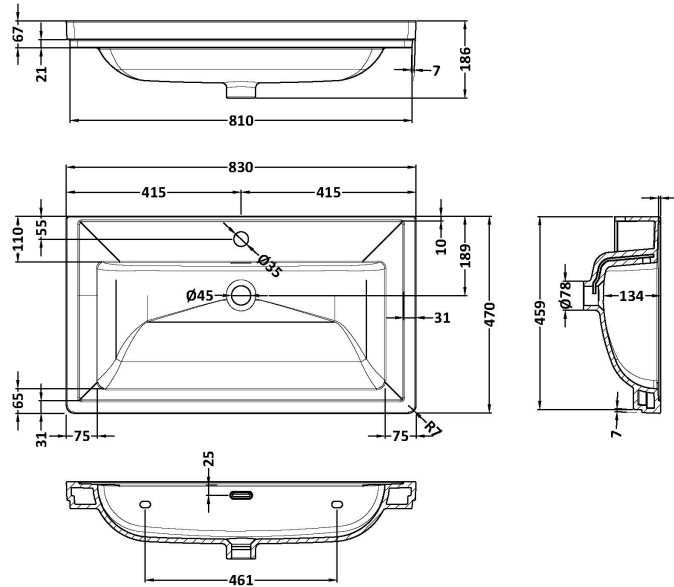

Sales Code: CBM515

Description: 800 Classique Basin 0Th

Product Dimensions

Height (mm):	67
Width (mm):	830
Depth (mm):	470
Nett Weight (kg):	21.5

Packaging Dimensions

Height (mm):	490
Width (mm):	850
Depth (mm):	220
Gross Weight (kg):	21.5

Packaging Data

Box Colour:	Brown Cardboard Box - Printed
Box Qty:	1
Label Size:	100 x 50
Label Colour:	White Label
Label Qty:	2

Outer Box Dimensions (If Applicable)

Height (mm):	
Width (mm):	
Depth (mm):	
Gross Weight (kg):	
Barcode:	5056678431207

Product Dimensions

Height (mm):	67
Width (mm):	830
Depth (mm):	470
Nett Weight (kg):	21.5

Packaging Dimensions

Height (mm):	490
Width (mm):	850
Depth (mm):	220
Gross Weight (kg):	21.5

Packaging Data

Box Colour:	Brown Cardboard Box - Printed
Box Qty:	1
Label Size:	100 x 50
Label Colour:	White Label
Label Qty:	2

Outer Box Dimensions (If Applicable)

Height (mm):	
Width (mm):	
Depth (mm):	
Gross Weight (kg):	
Barcode:	5056462643670

Product Details

Country of Origin:	Utd.Arab.Emir.	
Fitting Instruction:	No	
Certification: CE & UKCA: No	WRAS: N/A	WRAS No: N/A
Product Material:	Fireclay	
Fixing Supplied:	No	