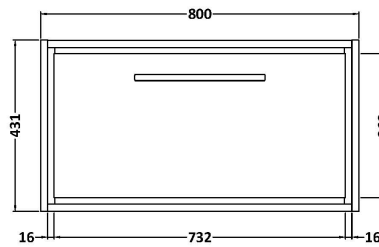

Sales Code: LIL2225H

Description: 800 Wh Single Drawer Unit & Basin 0Th

Packaging Details

Barcode: 5056678486863

Sales Code: NFF2225

Description: 800 Single Drawer Unit (455 Deep)

Product Dimensions

Height (mm):	431
Width (mm):	800
Depth (mm):	455
Nett Weight (kg):	30

Packaging Dimensions

Height (mm):	470
Width (mm):	832
Depth (mm):	480
Gross Weight (kg):	30.5

Packaging Data

Box Colour:	Brown Cardboard Box - Printed
Box Qty:	0
Label Size:	0 x 0
Label Colour:	White Label
Label Qty:	2

Outer Box Dimensions (If Applicable)

Height (mm):	
Width (mm):	
Depth (mm):	
Gross Weight (kg):	
Barcode:	5056678482612

Product Details

Country of Origin:	China
Fitting Instruction:	No
CE & UKCA:	N/A
FSC Certified Materials:	Yes
Colour:	Graphite Grey Woodgrain
Construction Method:	Cam & Wood Dowel
Construction Type:	Rigid
Cabinet Finish:	MFC Textured Woodgrain
Fascia Finish:	MFC Textured Woodgrain
Cabinet Thickness (mm):	18
Fascia Thickness (mm):	18
Drawer Included:	Yes
Drawer Type:	80mm High Metal S/C Inc Galler
No of Shelves:	0
Hinge Type:	Not Applicable
Hinge Included:	Not Applicable
Adjustable Legs:	No, Not Required
Fixings Included:	Yes
Handle Style:	Contemporary
Waste Shroud:	Yes
Handle Included:	Yes, Supplied
Handle Type:	D-Shape

Sales Code: CBM515

Description: 800 Classique Basin 0Th

Product Dimensions

Height (mm):	67
Width (mm):	830
Depth (mm):	470
Nett Weight (kg):	21.5

Packaging Dimensions

Height (mm):	490
Width (mm):	850
Depth (mm):	220
Gross Weight (kg):	21.5