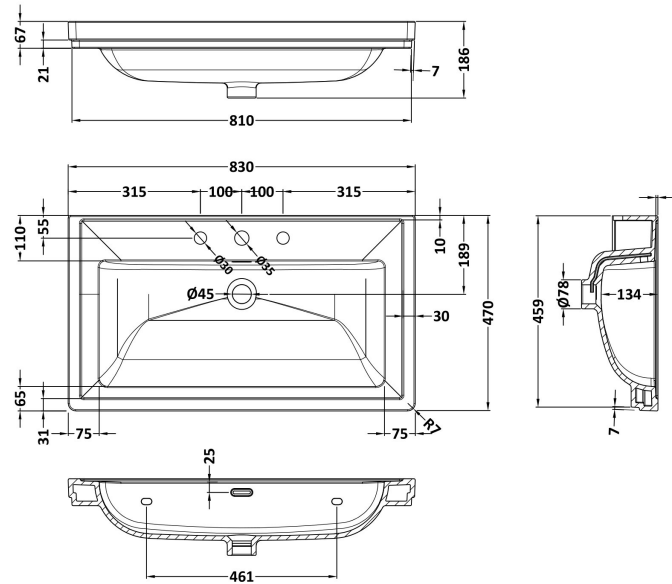

Product Dimensions

Height (mm):	67
Width (mm):	830
Depth (mm):	470
Nett Weight (kg):	21.5

Packaging Dimensions

Height (mm):	490
Width (mm):	850
Depth (mm):	220
Gross Weight (kg):	21.5

Packaging Data

Box Colour:	Brown Cardboard Box - Printed
Box Qty:	1
Label Size:	100 x 50
Label Colour:	White Label
Label Qty:	2

Outer Box Dimensions (If Applicable)

Height (mm):	
Width (mm):	
Depth (mm):	
Gross Weight (kg):	
Barcode:	5056462643670

Product Details

Country of Origin:	Utd.Arab.Emir.	
Fitting Instruction:	No	
Certification: CE & UKCA: No	WRAS: N/A	WRAS No: N/A
Product Material:	Fireclay	
Fixing Supplied:	No	

Outer Box Dimensions (If Applicable)

Height (mm):	
Width (mm):	
Depth (mm):	
Gross Weight (kg):	
Barcode:	5056462643687

Product Details

Country of Origin:	Utd.Arab.Emir.	
Fitting Instruction:	No	
Certification: CE & UKCA:	No	WRAS: N/A WRAS No: N/A
Product Material:	Fireclay	
Fixing Supplied:	No	