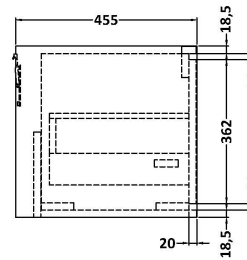

Sales Code: LIL2225H

Description: 800 Wh Single Drawer Unit & Basin 0Th

Packaging Details

Barcode: 5056678486863

Sales Code: NFF2225

Description: 800 Single Drawer Unit (455 Deep)

Product Dimensions

Height (mm):	431
Width (mm):	800
Depth (mm):	455
Nett Weight (kg):	30

Packaging Dimensions

Height (mm):	470
Width (mm):	832
Depth (mm):	480
Gross Weight (kg):	30.5

Packaging Data

Box Colour:	Brown Cardboard Box - Printed
Box Qty:	0
Label Size:	0 x 0
Label Colour:	White Label
Label Qty:	2

Sales Code: CBM515

Description: 800 Classique Basin 0Th

Product Dimensions

Height (mm):	67
Width (mm):	830
Depth (mm):	470
Nett Weight (kg):	21.5

Packaging Dimensions

Height (mm):	490
Width (mm):	850
Depth (mm):	220
Gross Weight (kg):	21.5

Packaging Data

Box Colour:	Brown Cardboard Box - Printed
Box Qty:	1
Label Size:	100 x 50
Label Colour:	White Label
Label Qty:	2

Outer Box Dimensions (If Applicable)

Height (mm):	
Width (mm):	
Depth (mm):	
Gross Weight (kg):	
Barcode:	5056678431207