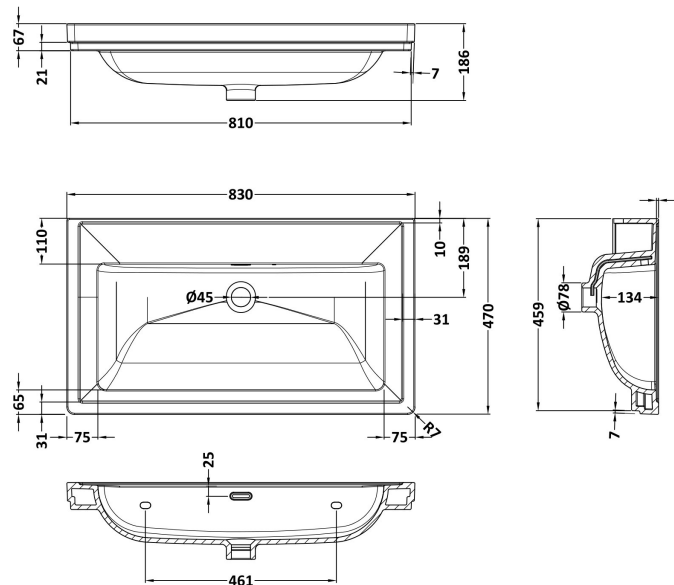

Packaging Dimensions

Height (mm):	470
Width (mm):	832
Depth (mm):	480
Gross Weight (kg):	30.5

Packaging Data

Box Colour:	Brown Cardboard Box - Printed
Box Qty:	0
Label Size:	0 x 0
Label Colour:	White Label
Label Qty:	2

Outer Box Dimensions (If Applicable)

Height (mm):	
Width (mm):	
Depth (mm):	
Gross Weight (kg):	
Barcode:	5056678482612

Product Details

Country of Origin:	China
Fitting Instruction:	No
CE & UKCA:	N/A
FSC Certified Materials:	Yes
Colour:	Graphite Grey Woodgrain
Construction Method:	Cam & Wood Dowel
Construction Type:	Rigid
Cabinet Finish:	MFC Textured Woodgrain
Fascia Finish:	MFC Textured Woodgrain
Cabinet Thickness (mm):	18
Fascia Thickness (mm):	18
Drawer Included:	Yes
Drawer Type:	80mm High Metal S/C Inc Galler
No of Shelves:	0
Hinge Type:	Not Applicable
Hinge Included:	Not Applicable
Adjustable Legs:	No, Not Required
Fixings Included:	Yes
Handle Style:	Contemporary
Waste Shroud:	Yes
Handle Included:	Yes, Supplied
Handle Type:	D-Shape

Sales Code: CBM515

Description: 800 Classique Basin 0Th

Product Dimensions

Height (mm):	67
Width (mm):	830
Depth (mm):	470
Nett Weight (kg):	21.5

Packaging Dimensions

Height (mm):	490
Width (mm):	850
Depth (mm):	220
Gross Weight (kg):	21.5

Packaging Data

Box Colour:	Brown Cardboard Box - Printed
Box Qty:	1
Label Size:	100 x 50
Label Colour:	White Label
Label Qty:	2

Outer Box Dimensions (If Applicable)

Height (mm):	
Width (mm):	
Depth (mm):	
Gross Weight (kg):	
Barcode:	5056678431207