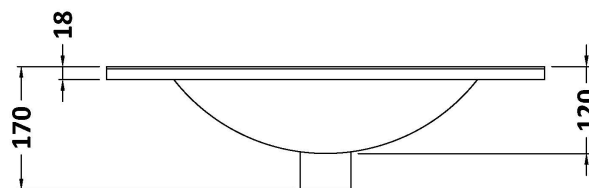

### Product Dimensions

Height (mm):	539
Width (mm):	600
Depth (mm):	455
Nett Weight (kg):	29

### Packaging Dimensions

Height (mm):	577
Width (mm):	632
Depth (mm):	480
Gross Weight (kg):	29.5

### Outer Box Dimensions (If Applicable)

Height (mm):	
Width (mm):	
Depth (mm):	
Gross Weight (kg):	
Barcode:	5056678485712

### Product Dimensions

Height (mm):	18
Width (mm):	611
Depth (mm):	465
Nett Weight (kg):	12