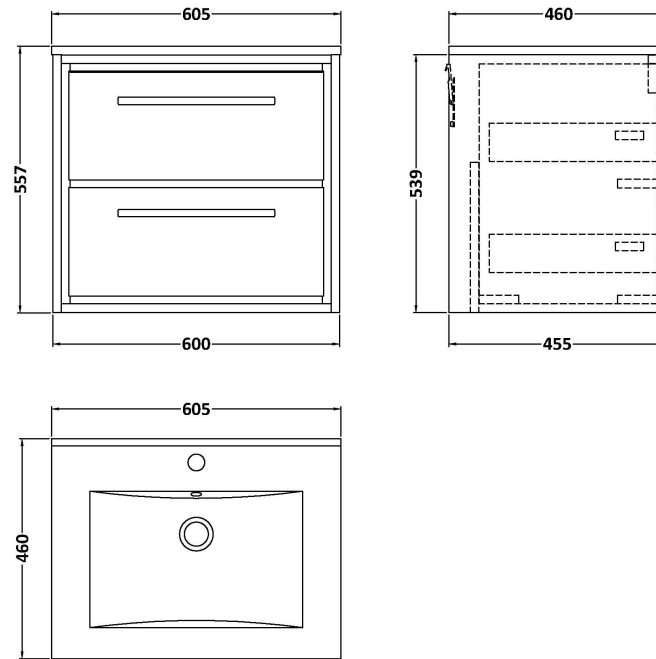

Sales Code: LIL2224C

Description: 600 Wh 2-Drawer Unit & Basin 1Th

Packaging Details

Barcode: 5056678485835