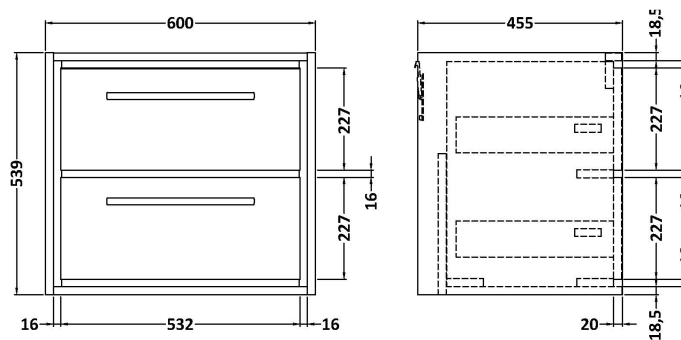

### Product Dimensions

Height (mm):	539
Width (mm):	600
Depth (mm):	455
Nett Weight (kg):	29

### Packaging Dimensions

Height (mm):	577
Width (mm):	632
Depth (mm):	480
Gross Weight (kg):	29.5

### Product Dimensions

Height (mm):	18
Width (mm):	611
Depth (mm):	465
Nett Weight (kg):	12

### Packaging Dimensions

Height (mm):	195
Width (mm):	625
Depth (mm):	480
Gross Weight (kg):	12.5