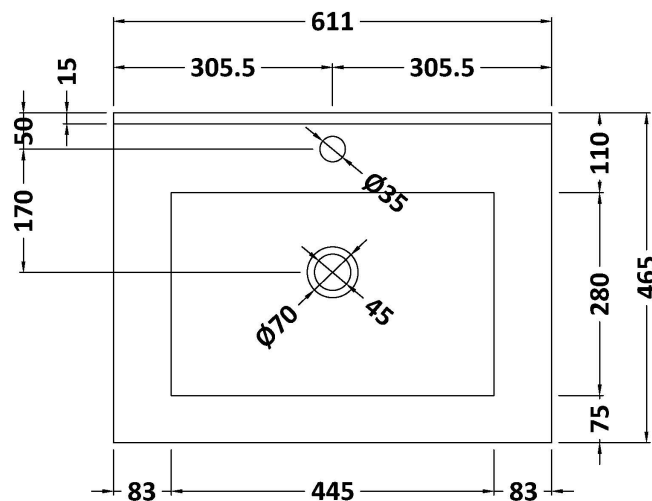

### Product Dimensions

Height (mm):	539
Width (mm):	600
Depth (mm):	455
Nett Weight (kg):	29

### Packaging Dimensions

Height (mm):	577
Width (mm):	632
Depth (mm):	480
Gross Weight (kg):	29.5

### Outer Box Dimensions (If Applicable)

Height (mm):	
Width (mm):	
Depth (mm):	
Gross Weight (kg):	
Barcode:	5056678485712

### Product Dimensions

Height (mm):	18
Width (mm):	611
Depth (mm):	465
Nett Weight (kg):	12