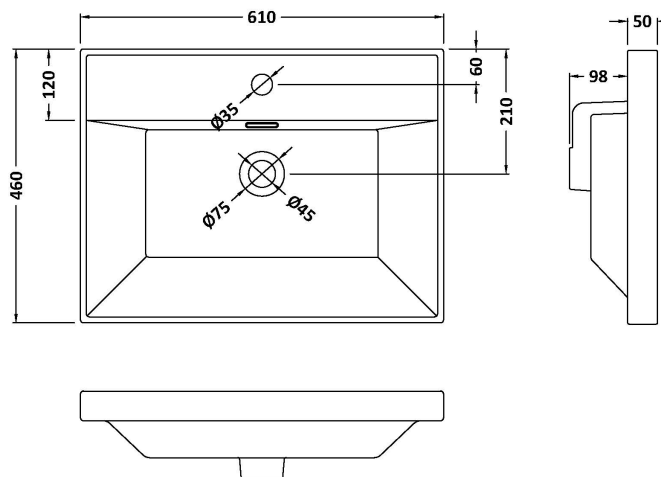

### Product Dimensions

Height (mm):	539
Width (mm):	600
Depth (mm):	455
Nett Weight (kg):	29

### Product Dimensions

Height (mm):	18
Width (mm):	611
Depth (mm):	465
Nett Weight (kg):	12

### Outer Box Dimensions (If Applicable)

Height (mm):	
Width (mm):	
Depth (mm):	
Gross Weight (kg):	
Barcode:	5055146184935

### Product Dimensions

Height (mm):	50
Width (mm):	610
Depth (mm):	460
Nett Weight (kg):	13.5