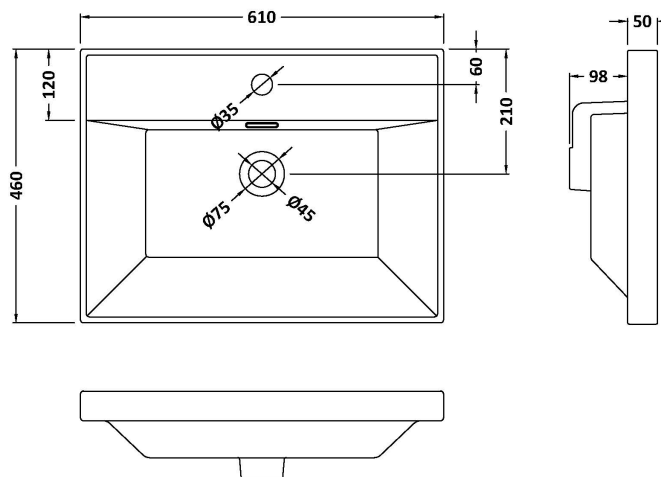

Sales Code: LIL2233C

Description: 600 Fs 2-Drawer Unit & Basin 1Th

Packaging Details

Barcode: 5056678485774

Sales Code: BAST9060E

Description: 600X460mm 1T/H Minimalist Basin Top

Product Dimensions

Height (mm):	18
Width (mm):	611
Depth (mm):	465
Nett Weight (kg):	12

Packaging Dimensions

Height (mm):	195
Width (mm):	625
Depth (mm):	480
Gross Weight (kg):	12.5

Packaging Data

Box Colour:	Brown Cardboard Box
Box Qty:	1
Label Size:	100 x 50
Label Colour:	White Label
Label Qty:	2

Outer Box Dimensions (If Applicable)

Height (mm):	
Width (mm):	
Depth (mm):	
Gross Weight (kg):	
Barcode:	5055146184935

Product Details

Country of Origin:	China
Fitting Instruction:	No
Certification: CE & UKCA:	No
WRAS:	WRAS No:
Product Material:	Vitreous China
Fixing Supplied:	No

Sales Code: NVM063

Description: 610 X 465 Thin-Edge Basin 1Th

Product Dimensions

Height (mm):	50
Width (mm):	610
Depth (mm):	460
Nett Weight (kg):	13.5

Packaging Dimensions

Height (mm):	170
Width (mm):	625
Depth (mm):	480
Gross Weight (kg):	14