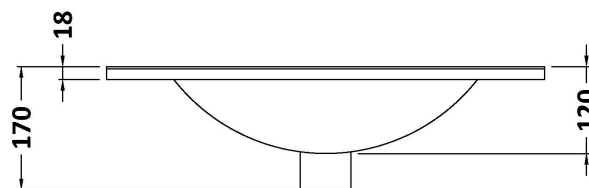

Sales Code: LIL2233C

Description: 600 Fs 2-Drawer Unit & Basin 1Th

Packaging Details

Barcode: 5056678485774

Sales Code: BAST9060E

Description: 600X460mm 1T/H Minimalist Basin Top

Product Dimensions

Height (mm):	18
Width (mm):	611
Depth (mm):	465
Nett Weight (kg):	12

Packaging Dimensions

Height (mm):	195
Width (mm):	625
Depth (mm):	480
Gross Weight (kg):	12.5

Packaging Data

Box Colour:	Brown Cardboard Box
Box Qty:	1
Label Size:	100 x 50
Label Colour:	White Label
Label Qty:	2

Outer Box Dimensions (If Applicable)

Height (mm):	
Width (mm):	
Depth (mm):	
Gross Weight (kg):	
Barcode:	5055146184935

Product Details

Country of Origin:	China
Fitting Instruction:	No
Certification: CE & UKCA:	No
WRAS:	WRAS No:
Product Material:	Vitreous China
Fixing Supplied:	No

Sales Code: NVM063

Description: 610 X 465 Thin-Edge Basin 1Th

Product Dimensions

Height (mm):	50
Width (mm):	610
Depth (mm):	460
Nett Weight (kg):	13.5

Packaging Dimensions

Height (mm):	170
Width (mm):	625
Depth (mm):	480
Gross Weight (kg):	14