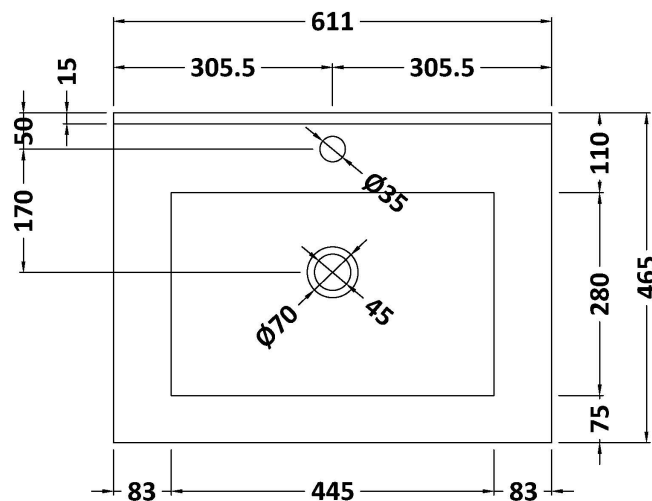

Sales Code: LIL2233C

Description: 600 Fs 2-Drawer Unit & Basin 1Th

Packaging Details

Barcode: 5056678485774

Sales Code: BAST9060E

Description: 600X460mm 1T/H Minimalist Basin Top

Product Dimensions

Height (mm):	18
Width (mm):	611
Depth (mm):	465
Nett Weight (kg):	12

Packaging Dimensions

Height (mm):	195
Width (mm):	625
Depth (mm):	480
Gross Weight (kg):	12.5

Packaging Data

Box Colour:	Brown Cardboard Box
Box Qty:	1
Label Size:	100 x 50
Label Colour:	White Label
Label Qty:	2

Outer Box Dimensions (If Applicable)

Height (mm):	
Width (mm):	
Depth (mm):	
Gross Weight (kg):	
Barcode:	5055146184935

Product Details

Country of Origin:	China
Fitting Instruction:	No
Certification: CE & UKCA:	No
WRAS:	WRAS No:
Product Material:	Vitreous China
Fixing Supplied:	No

Sales Code: NVM063

Description: 610 X 465 Thin-Edge Basin 1Th

Product Dimensions

Height (mm):	50
Width (mm):	610
Depth (mm):	460
Nett Weight (kg):	13.5

Packaging Dimensions

Height (mm):	170
Width (mm):	625
Depth (mm):	480
Gross Weight (kg):	14