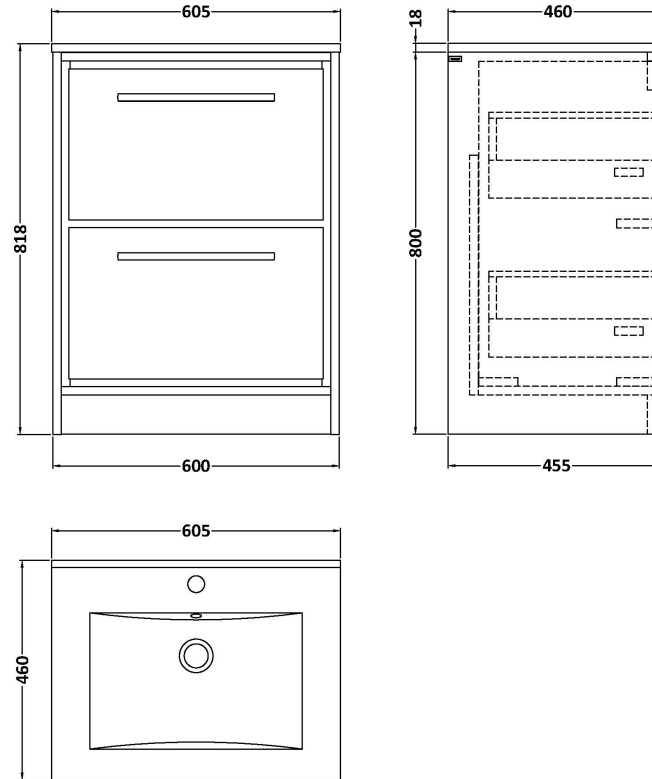

Sales Code: LIL2233C

Description: 600 Fs 2-Drawer Unit & Basin 1Th

Packaging Details

Barcode: 5056678485774

Sales Code: BAST9060E

Description: 600X460mm 1T/H Minimalist Basin Top

Product Dimensions

Height (mm):	18
Width (mm):	611
Depth (mm):	465
Nett Weight (kg):	12

Packaging Dimensions

Height (mm):	195
Width (mm):	625
Depth (mm):	480
Gross Weight (kg):	12.5

Packaging Data

Box Colour:	Brown Cardboard Box
Box Qty:	1
Label Size:	100 x 50
Label Colour:	White Label
Label Qty:	2

Outer Box Dimensions (If Applicable)

Height (mm):	
Width (mm):	
Depth (mm):	
Gross Weight (kg):	
Barcode:	5055146184935

Product Details

Country of Origin:	China
Fitting Instruction:	No
Certification: CE & UKCA:	No
WRAS:	WRAS No:
Product Material:	Vitreous China
Fixing Supplied:	No

Sales Code: NVM063

Description: 610 X 465 Thin-Edge Basin 1Th

Product Dimensions

Height (mm):	50
Width (mm):	610
Depth (mm):	460
Nett Weight (kg):	13.5

Packaging Dimensions

Height (mm):	170
Width (mm):	625
Depth (mm):	480
Gross Weight (kg):	14