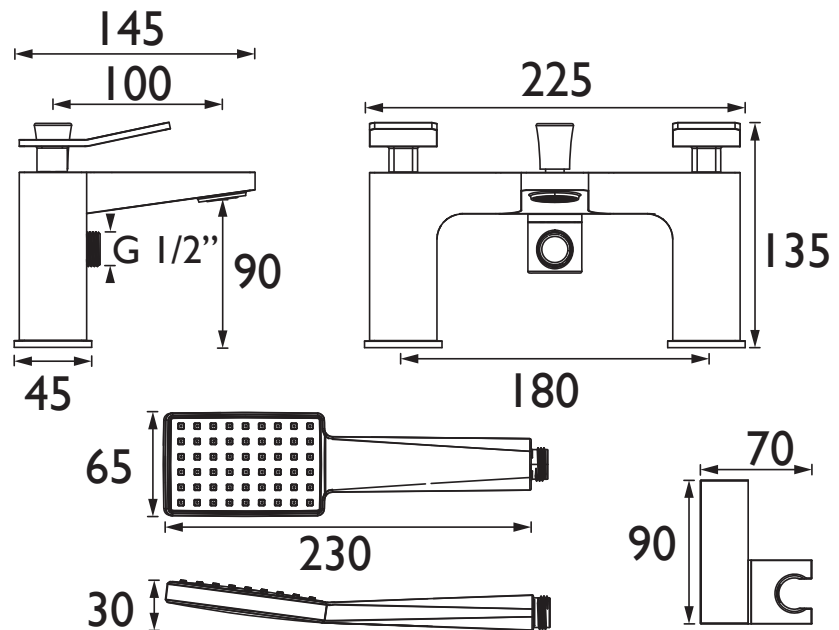

## Specification

<b>Product Type:</b>	Bathroom Taps
<b>Main Construction Material:</b>	Brass
<b>Mount Type:</b>	Deck
<b>Handle Type:</b>	Flick Up
<b>Connection Inlet:</b>	3/4" BSP
<b>Connection Outlet:</b>	M24 Recessed Honeycomb Aerator
<b>Number of Tap Holes:</b>	2
<b>Valve/Cartridge Type:</b>	3/4" Short Stem Ceramic Disc Valve
<b>Plumbing System Requirements:</b>	Suitable for all plumbing systems
<b>Minimum Dynamic Pressure (bar):</b>	0.3 bar
<b>Maximum Dynamic Pressure (bar):</b>	5 bar
<b>Maximum Hot Water Temperature °C:</b>	60°C
<b>Maximum Static Pressure (bar):</b>	10 bar
<b>Flow Type:</b>	Single
<b>Isolation Included:</b>	No

## Dimensions (measurements in mm)