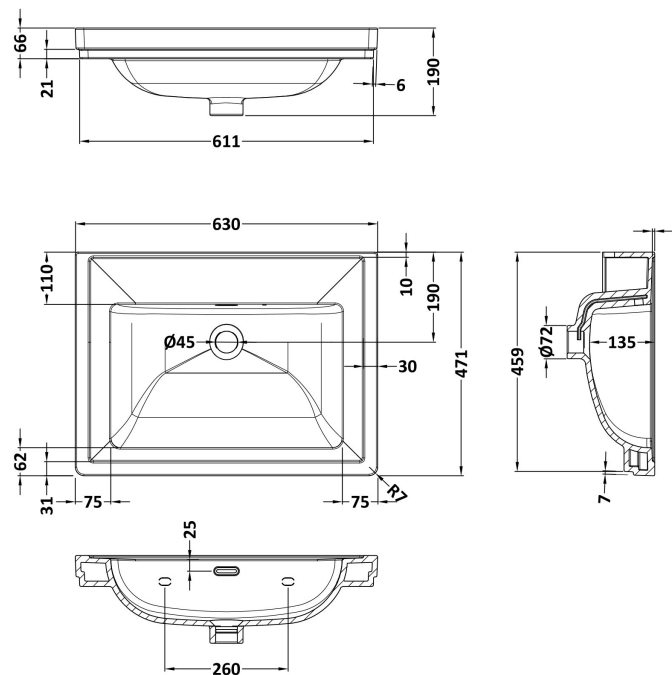

Packaging Dimensions

Height (mm):	577
Width (mm):	632
Depth (mm):	480
Gross Weight (kg):	29.5

Packaging Data

Box Colour:	Brown Cardboard Box - Printed
Box Qty:	0
Label Size:	0 x 0
Label Colour:	White Label
Label Qty:	2

Outer Box Dimensions (If Applicable)

Height (mm):	
Width (mm):	
Depth (mm):	
Gross Weight (kg):	
Barcode:	5056678485712

Product Details

Country of Origin:	China
Fitting Instruction:	No
CE & UKCA:	N/A
FSC Certified Materials:	Yes
Colour:	Graphite Grey Woodgrain
Construction Method:	Cam & Wood Dowel
Construction Type:	Rigid
Cabinet Finish:	MFC Textured Woodgrain
Fascia Finish:	MFC Textured Woodgrain
Cabinet Thickness (mm):	18
Fascia Thickness (mm):	18
Drawer Included:	Yes
Drawer Type:	80mm High Metal S/C Inc Galler
No of Shelves:	0
Hinge Type:	Not Applicable
Hinge Included:	Not Applicable
Adjustable Legs:	No, Not Required
Fixings Included:	Yes
Handle Style:	Contemporary
Waste Shroud:	Yes
Handle Included:	Yes, Supplied
Handle Type:	D-Shape

Sales Code: CBM513

Description: 600 Classique Basin 0Th

Product Dimensions

Height (mm):	66
Width (mm):	630
Depth (mm):	471
Nett Weight (kg):	17

Packaging Dimensions

Height (mm):	490
Width (mm):	650
Depth (mm):	220
Gross Weight (kg):	17

Packaging Data

Box Colour:	Brown Cardboard Box - Printed
Box Qty:	1
Label Size:	100 x 50
Label Colour:	White Label
Label Qty:	2

Outer Box Dimensions (If Applicable)

Height (mm):	
Width (mm):	
Depth (mm):	
Gross Weight (kg):	
Barcode:	5056678431191