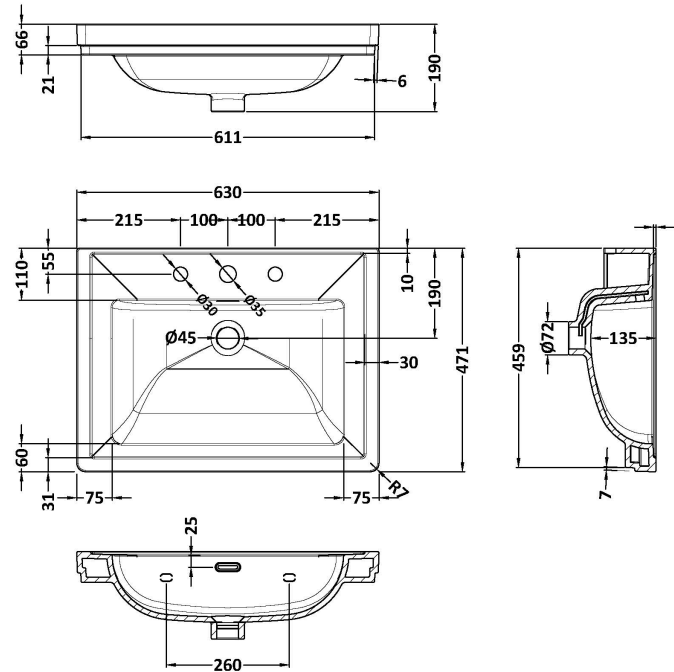

Product Dimensions

Height (mm):	66
Width (mm):	630
Depth (mm):	471
Nett Weight (kg):	17

Packaging Dimensions

Height (mm):	490
Width (mm):	650
Depth (mm):	220
Gross Weight (kg):	17

Packaging Data

Box Colour:	Brown Cardboard Box - Printed
Box Qty:	1
Label Size:	100 x 50
Label Colour:	White Label
Label Qty:	2

Outer Box Dimensions (If Applicable)

Height (mm):	
Width (mm):	
Depth (mm):	
Gross Weight (kg):	
Barcode:	5056462643656

Product Details

Country of Origin:	Utd.Arab.Emir.
Fitting Instruction:	No
Certification: CE & UKCA: No	WRAS: N/A WRAS No: N/A
Product Material:	Fireclay
Fixing Supplied:	No

Outer Box Dimensions (If Applicable)

Height (mm):	
Width (mm):	
Depth (mm):	
Gross Weight (kg):	
Barcode:	5056462643663

Product Details

Country of Origin:	Utd.Arab.Emir.	
Fitting Instruction:	No	
Certification: CE & UKCA:	No	WRAS: N/A WRAS No: N/A
Product Material:	Fireclay	
Fixing Supplied:	No	