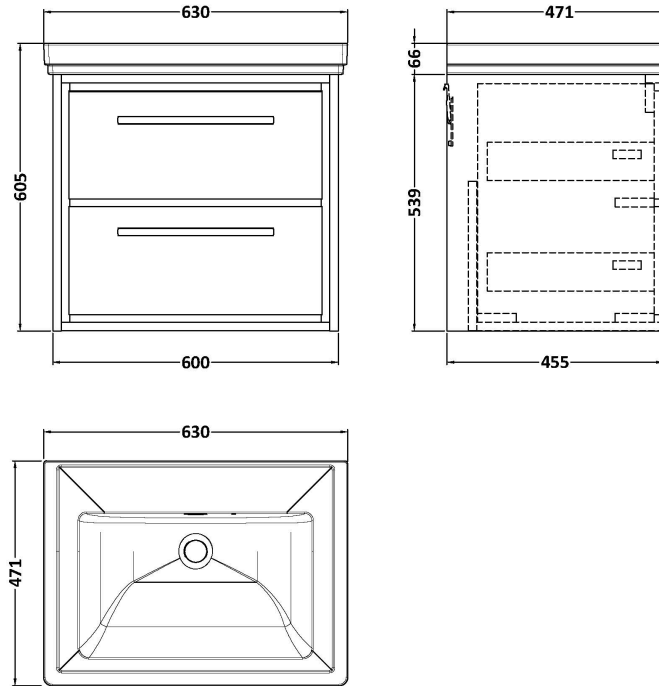

Sales Code: LIL2224H

Description: 600 Wh 2-Drawer Unit & Basin 0Th

Packaging Details

Barcode: 5056678486566

Sales Code: NFF2224

Description: 600 Wh 2 Drawer Unit (455 Deep)

Product Dimensions

Height (mm):	539
Width (mm):	600
Depth (mm):	455
Nett Weight (kg):	29

Packaging Dimensions

Height (mm):	577
Width (mm):	632
Depth (mm):	480
Gross Weight (kg):	29.5

Packaging Data

Box Colour:	Brown Cardboard Box - Printed
Box Qty:	0
Label Size:	0 x 0
Label Colour:	White Label
Label Qty:	2

Outer Box Dimensions (If Applicable)

Height (mm):	
Width (mm):	
Depth (mm):	
Gross Weight (kg):	
Barcode:	5056678485712

Product Details

Country of Origin:	China
Fitting Instruction:	No
CE & UKCA:	N/A
FSC Certified Materials:	Yes
Colour:	Graphite Grey Woodgrain
Construction Method:	Cam & Wood Dowel
Construction Type:	Rigid
Cabinet Finish:	MFC Textured Woodgrain
Fascia Finish:	MFC Textured Woodgrain
Cabinet Thickness (mm):	18
Fascia Thickness (mm):	18
Drawer Included:	Yes
Drawer Type:	80mm High Metal S/C Inc Galler
No of Shelves:	0
Hinge Type:	Not Applicable
Hinge Included:	Not Applicable
Adjustable Legs:	No, Not Required
Fixings Included:	Yes
Handle Style:	Contemporary
Waste Shroud:	Yes
Handle Included:	Yes, Supplied
Handle Type:	D-Shape

Sales Code: CBM513

Description: 600 Classique Basin 0Th

Product Dimensions

Height (mm):	66
Width (mm):	630
Depth (mm):	471
Nett Weight (kg):	17

Packaging Dimensions

Height (mm):	490
Width (mm):	650
Depth (mm):	220
Gross Weight (kg):	17