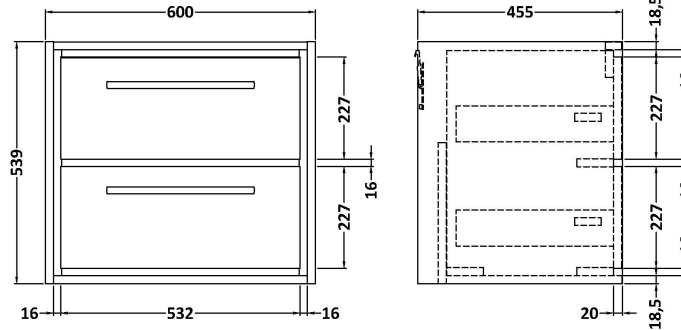

Sales Code: LIL2224H

Description: 600 Wh 2-Drawer Unit & Basin 0Th

Packaging Details

Barcode: 5056678486566

Sales Code: NFF2224

Description: 600 Wh 2 Drawer Unit (455 Deep)

Product Dimensions

Height (mm):	539
Width (mm):	600
Depth (mm):	455
Nett Weight (kg):	29

Packaging Dimensions

Height (mm):	577
Width (mm):	632
Depth (mm):	480
Gross Weight (kg):	29.5

Packaging Data

Box Colour:	Brown Cardboard Box - Printed
Box Qty:	0
Label Size:	0 x 0
Label Colour:	White Label
Label Qty:	2

Outer Box Dimensions (If Applicable)

Height (mm):	
Width (mm):	
Depth (mm):	
Gross Weight (kg):	
Barcode:	5056678485712

Product Details

Country of Origin:	China
Fitting Instruction:	No
CE & UKCA:	N/A
FSC Certified Materials:	Yes
Colour:	Graphite Grey Woodgrain
Construction Method:	Cam & Wood Dowel
Construction Type:	Rigid
Cabinet Finish:	MFC Textured Woodgrain
Fascia Finish:	MFC Textured Woodgrain
Cabinet Thickness (mm):	18
Fascia Thickness (mm):	18
Drawer Included:	Yes
Drawer Type:	80mm High Metal S/C Inc Galler
No of Shelves:	0
Hinge Type:	Not Applicable
Hinge Included:	Not Applicable
Adjustable Legs:	No, Not Required
Fixings Included:	Yes
Handle Style:	Contemporary
Waste Shroud:	Yes
Handle Included:	Yes, Supplied
Handle Type:	D-Shape

Sales Code: CBM513

Description: 600 Classique Basin 0Th

Product Dimensions

Height (mm):	66
Width (mm):	630
Depth (mm):	471
Nett Weight (kg):	17

Packaging Dimensions

Height (mm):	490
Width (mm):	650
Depth (mm):	220
Gross Weight (kg):	17