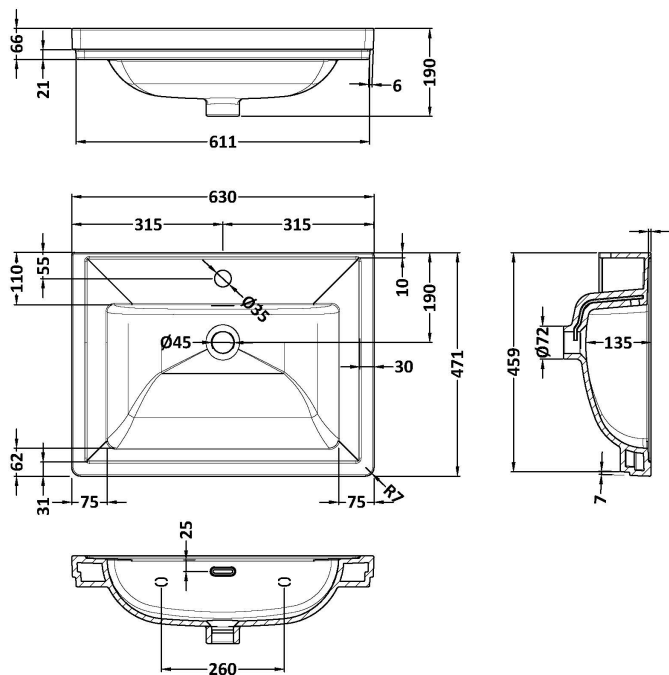

Sales Code: CBM513

Description: 600 Classique Basin 0Th

Product Dimensions

Height (mm):	66
Width (mm):	630
Depth (mm):	471
Nett Weight (kg):	17

Packaging Dimensions

Height (mm):	490
Width (mm):	650
Depth (mm):	220
Gross Weight (kg):	17

Packaging Data

Box Colour:	Brown Cardboard Box - Printed
Box Qty:	1
Label Size:	100 x 50
Label Colour:	White Label
Label Qty:	2

Outer Box Dimensions (If Applicable)

Height (mm):	
Width (mm):	
Depth (mm):	
Gross Weight (kg):	
Barcode:	5056678431191

Product Dimensions

Height (mm):	66
Width (mm):	630
Depth (mm):	471
Nett Weight (kg):	17

Packaging Dimensions

Height (mm):	490
Width (mm):	650
Depth (mm):	220
Gross Weight (kg):	17

Packaging Data

Box Colour:	Brown Cardboard Box - Printed
Box Qty:	1
Label Size:	100 x 50
Label Colour:	White Label
Label Qty:	2

Outer Box Dimensions (If Applicable)

Height (mm):	
Width (mm):	
Depth (mm):	
Gross Weight (kg):	
Barcode:	5056462643656

Product Details

Country of Origin:	Utd.Arab.Emir.
Fitting Instruction:	No
Certification: CE & UKCA: No	WRAS: N/A WRAS No: N/A
Product Material:	Fireclay
Fixing Supplied:	No