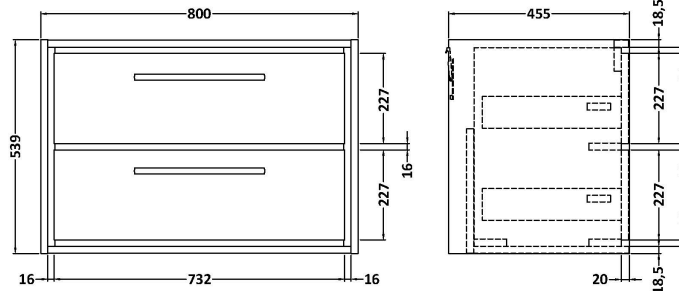

### Product Dimensions

Height (mm):	539
Width (mm):	800
Depth (mm):	455
Nett Weight (kg):	39

### Packaging Dimensions

Height (mm):	577
Width (mm):	832
Depth (mm):	480
Gross Weight (kg):	39.5

### Product Dimensions

Height (mm):	67
Width (mm):	830
Depth (mm):	470
Nett Weight (kg):	21.5

### Packaging Dimensions

Height (mm):	490
Width (mm):	850
Depth (mm):	220
Gross Weight (kg):	21.5