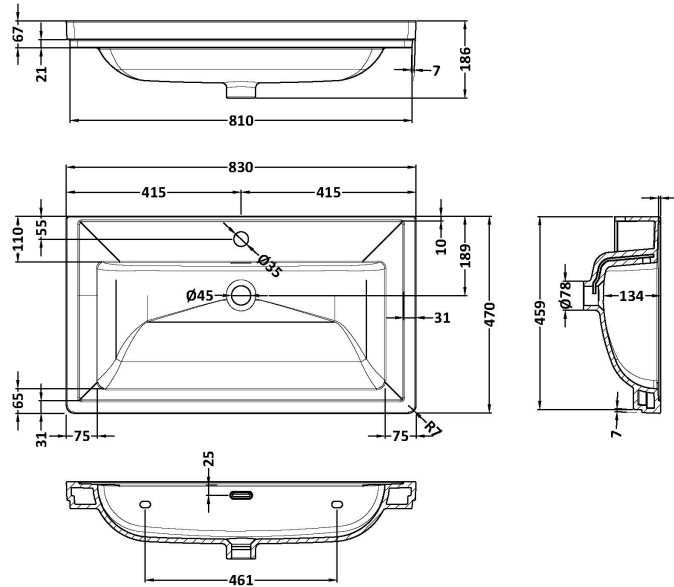

### Outer Box Dimensions (If Applicable)

Height (mm):	
Width (mm):	
Depth (mm):	
Gross Weight (kg):	
Barcode:	5056678485743

### Product Dimensions

Height (mm):	67
Width (mm):	830
Depth (mm):	470
Nett Weight (kg):	21.5

### Outer Box Dimensions (If Applicable)

Height (mm):	
Width (mm):	
Depth (mm):	
Gross Weight (kg):	
Barcode:	5056678431207