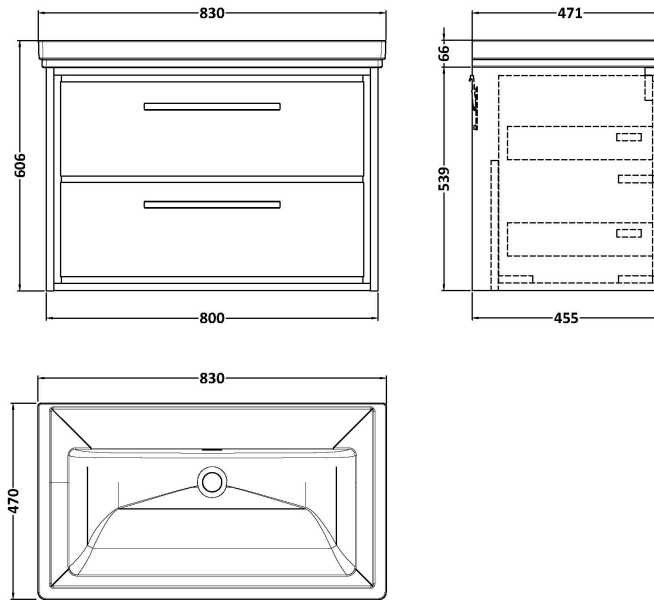

Sales Code: LIL2226H

Description: 800 Wh 2-Drawer Unit & Basin 0Th

Packaging Details

Barcode: 5056678486832