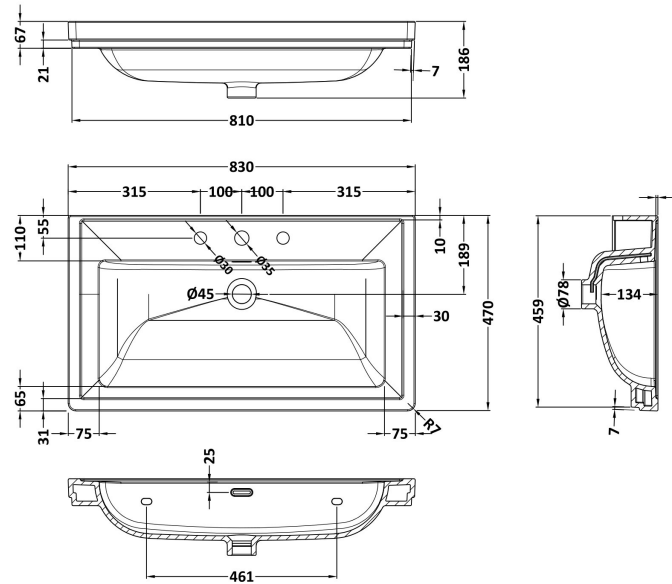

### Outer Box Dimensions (If Applicable)

Height (mm):	
Width (mm):	
Depth (mm):	
Gross Weight (kg):	
Barcode:	5056678485743

### Product Dimensions

Height (mm):	67
Width (mm):	830
Depth (mm):	470
Nett Weight (kg):	21.5

### Outer Box Dimensions (If Applicable)

Height (mm):	
Width (mm):	
Depth (mm):	
Gross Weight (kg):	
Barcode:	5056462643670

**Product Dimensions**

Height (mm):	67
Width (mm):	830
Depth (mm):	470
Nett Weight (kg):	21.5

**Packaging Dimensions**

Height (mm):	490
Width (mm):	850
Depth (mm):	220
Gross Weight (kg):	21.5

**Packaging Data**