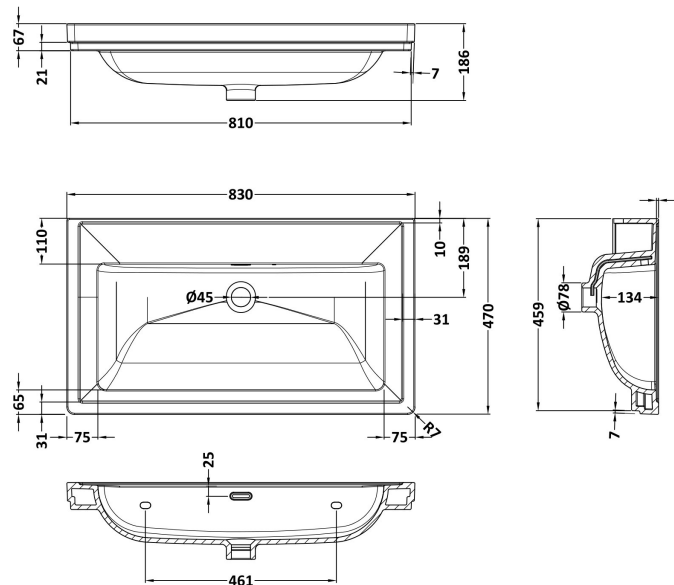

### Product Dimensions

Height (mm):	539
Width (mm):	800
Depth (mm):	455
Nett Weight (kg):	39

### Packaging Dimensions

Height (mm):	577
Width (mm):	832
Depth (mm):	480
Gross Weight (kg):	39.5

### Outer Box Dimensions (If Applicable)

Height (mm):	
Width (mm):	
Depth (mm):	
Gross Weight (kg):	
Barcode:	5056678485743

### Product Dimensions

Height (mm):	67
Width (mm):	830
Depth (mm):	470
Nett Weight (kg):	21.5