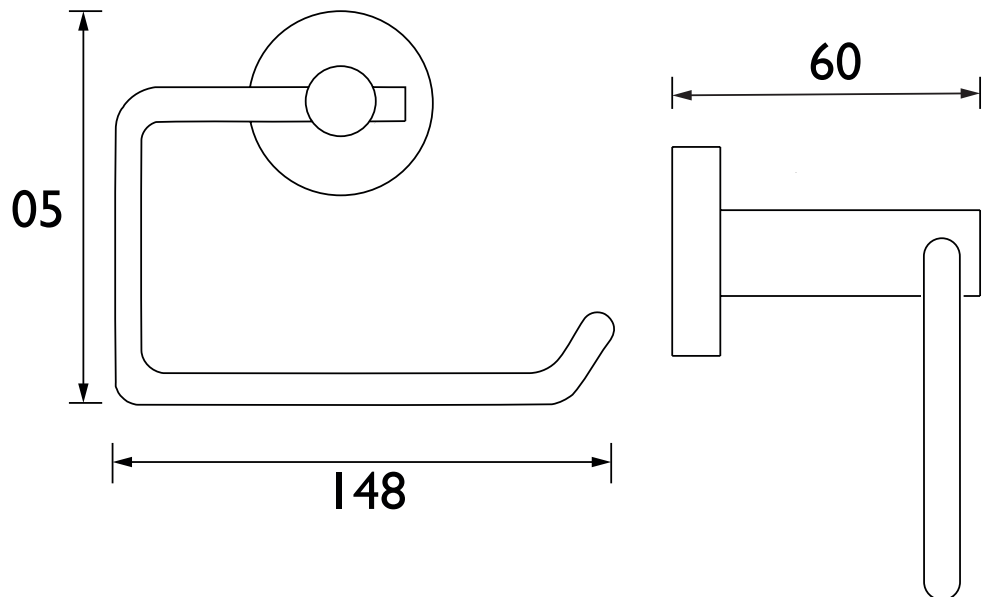

RD ROLL BB

Accessories Round Toilet Roll Holder Brushed Brass

Specification

Contemporary or Traditional:	Contemporary
Main Construction Material:	Brass
What's in the Box?:	1 x Towel Ring, 1 x Fixing Kit, 1 x Fitting Instructions

Dimensions (measurements in mm)

Features:

- On-trend brushed brass finish. Coordinates with taps and showers in the Bristan range.
- Solid Brass.
- 5-year parts guarantee for peace of mind.
- Height 105mm.
- Width 148mm.
- Depth 60mm.
- Also available in other finishes.

Product Certifications:

For more products, visit our website:
<http://www.bristan.com>

**TECHNICAL
DATA
SHEET**

BRISTAN

D2

SQ ROLL BB

Accessories Square Toilet Roll Holder Brushed Brass

Specification	
Contemporary or Traditional:	Contemporary
Main Construction Material:	Brass
What's in the Box?:	1 x Toilet Roll Holder, 1 x Fixing Kit, 1 x Fitting Instructions

Features:

- Height 160mm
- Width 147mm
- Depth 66mm
- Brushed Brass is a subtle but elegant refinement of a traditional bathroom finish giving an opulent feel with a modern twist
- Solid Brass
- Also available in other finishes