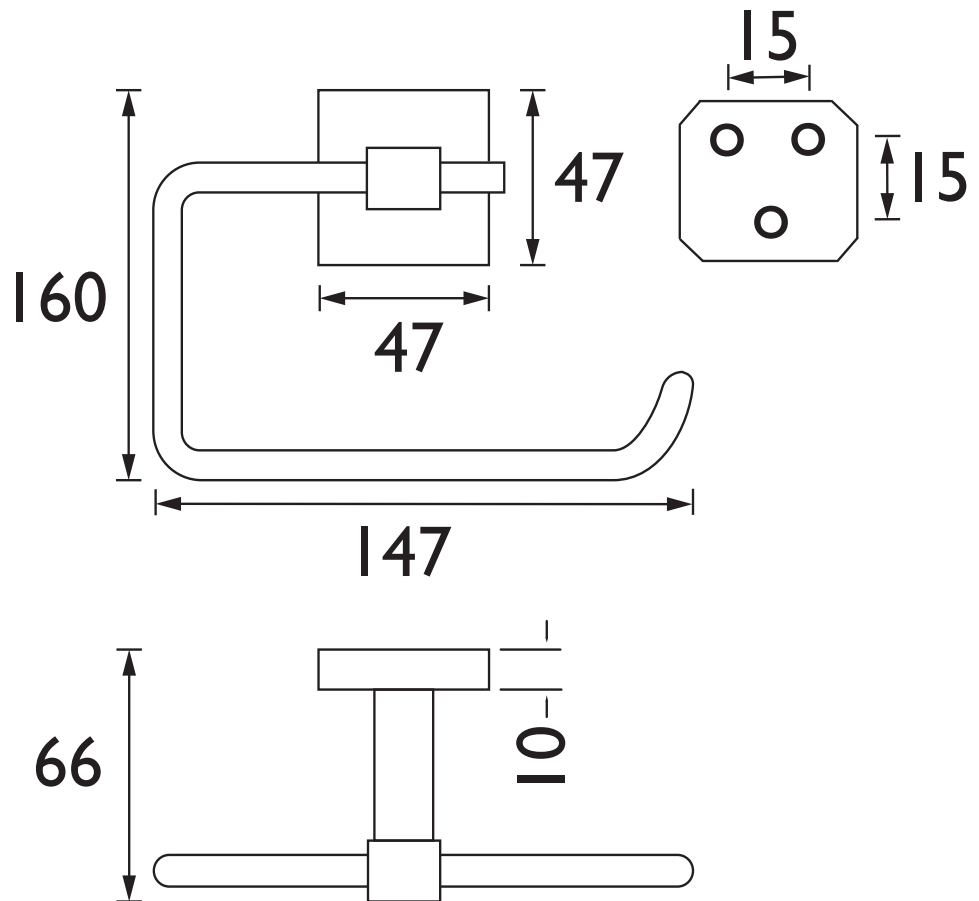

RD ROLL BB

Accessories Round Toilet Roll Holder Brushed Brass

Specification

Contemporary or Traditional:	Contemporary
Main Construction Material:	Brass
What's in the Box?:	1 x Towel Ring, 1 x Fixing Kit, 1 x Fitting Instructions

Dimensions (measurements in mm)

Features:

- On-trend brushed brass finish. Coordinates with taps and showers in the Bristan range.
- Solid Brass.
- 5-year parts guarantee for peace of mind.
- Height 105mm.
- Width 148mm.
- Depth 60mm.
- Also available in other finishes.

Features:

- Height 160mm
- Width 147mm
- Depth 66mm
- Brushed Brass is a subtle but elegant refinement of a traditional bathroom finish giving an opulent feel with a modern twist
- Solid Brass
- Also available in other finishes

Product Certifications:

For more products, visit our website:
<http://www.bristan.com>

Dimensions (measurements in mm)

TECHNICAL
DATA
SHEET

BRISTAN

D2.1