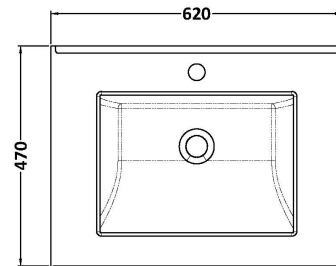

Sales Code: LIL2224WS1

Description: 600 Wh 2-Drawer Unit & Marble Worktop W

Packaging Details

Barcode: 5056678488461

Sales Code: NFF2224

Description: 600 Wh 2 Drawer Unit (455 Deep)

Product Dimensions

Height (mm):	539
Width (mm):	600
Depth (mm):	455
Nett Weight (kg):	29

Packaging Dimensions

Height (mm):	577
Width (mm):	632
Depth (mm):	480
Gross Weight (kg):	29.5

Packaging Data

Box Colour:	Brown Cardboard Box - Printed
Box Qty:	0
Label Size:	0 x 0
Label Colour:	White Label
Label Qty:	2

Outer Box Dimensions (If Applicable)

Height (mm):	
Width (mm):	
Depth (mm):	
Gross Weight (kg):	
Barcode:	5056678485712

Product Details

Country of Origin:	China
Fitting Instruction:	No
CE & UKCA:	N/A
FSC Certified Materials:	Yes
Colour:	Graphite Grey Woodgrain
Construction Method:	Cam & Wood Dowel
Construction Type:	Rigid
Cabinet Finish:	MFC Textured Woodgrain
Fascia Finish:	MFC Textured Woodgrain
Cabinet Thickness (mm):	18
Fascia Thickness (mm):	18
Drawer Included:	Yes
Drawer Type:	80mm High Metal S/C Inc Galler
No of Shelves:	0
Hinge Type:	Not Applicable
Hinge Included:	Not Applicable
Adjustable Legs:	No, Not Required
Fixings Included:	Yes
Handle Style:	Contemporary
Waste Shroud:	Yes
Handle Included:	Yes, Supplied
Handle Type:	D-Shape

Sales Code: LSM222

Description: 600 Single Bowl Marble Top 1Th

Product Dimensions

Height (mm):	62
Width (mm):	620
Depth (mm):	470
Nett Weight (kg):	13.5

Packaging Dimensions

Height (mm):	310
Width (mm):	700
Depth (mm):	550
Gross Weight (kg):	14