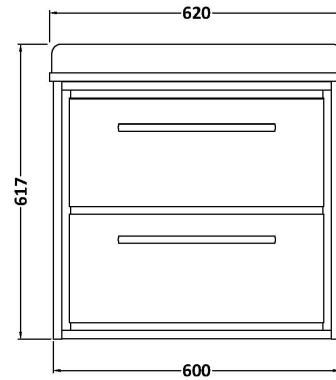

Sales Code: LIL2224WS1

Description: 600 Wh 2-Drawer Unit & Marble Worktop W

Packaging Details

Barcode: 5056678488461

Sales Code: NFF2224

Description: 600 Wh 2 Drawer Unit (455 Deep)

Product Dimensions

Height (mm):	539
Width (mm):	600
Depth (mm):	455
Nett Weight (kg):	29

Packaging Dimensions

Height (mm):	577
Width (mm):	632
Depth (mm):	480
Gross Weight (kg):	29.5

Packaging Data

Box Colour:	Brown Cardboard Box - Printed
Box Qty:	0
Label Size:	0 x 0
Label Colour:	White Label
Label Qty:	2

Outer Box Dimensions (If Applicable)

Height (mm):	
Width (mm):	
Depth (mm):	
Gross Weight (kg):	
Barcode:	5056678485712

Product Details

Country of Origin:	China
Fitting Instruction:	No
CE & UKCA:	N/A
FSC Certified Materials:	Yes
Colour:	Graphite Grey Woodgrain
Construction Method:	Cam & Wood Dowel
Construction Type:	Rigid
Cabinet Finish:	MFC Textured Woodgrain
Fascia Finish:	MFC Textured Woodgrain
Cabinet Thickness (mm):	18
Fascia Thickness (mm):	18
Drawer Included:	Yes
Drawer Type:	80mm High Metal S/C Inc Galler
No of Shelves:	0
Hinge Type:	Not Applicable
Hinge Included:	Not Applicable
Adjustable Legs:	No, Not Required
Fixings Included:	Yes
Handle Style:	Contemporary
Waste Shroud:	Yes
Handle Included:	Yes, Supplied
Handle Type:	D-Shape

Sales Code: LSM222

Description: 600 Single Bowl Marble Top 1Th

Product Dimensions

Height (mm):	62
Width (mm):	620
Depth (mm):	470
Nett Weight (kg):	13.5

Packaging Dimensions

Height (mm):	310
Width (mm):	700
Depth (mm):	550
Gross Weight (kg):	14