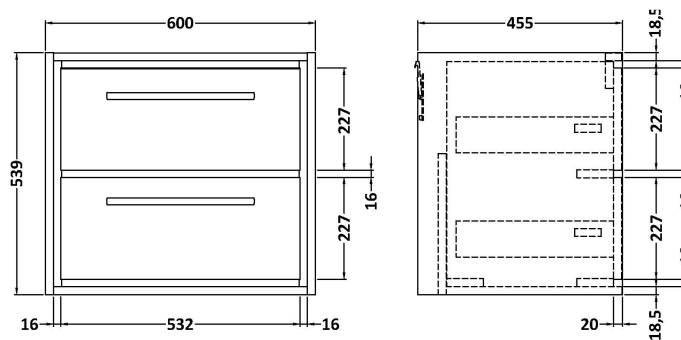

Sales Code: LIL2224WS1

Description: 600 Wh 2-Drawer Unit & Marble Worktop W

Packaging Details

Barcode: 5056678488461

Sales Code: NFF2224

Description: 600 Wh 2 Drawer Unit (455 Deep)

Product Dimensions

Height (mm):	539
Width (mm):	600
Depth (mm):	455
Nett Weight (kg):	29

Packaging Dimensions

Height (mm):	577
Width (mm):	632
Depth (mm):	480
Gross Weight (kg):	29.5

Packaging Data

Box Colour:	Brown Cardboard Box - Printed
Box Qty:	0
Label Size:	0 x 0
Label Colour:	White Label
Label Qty:	2

Outer Box Dimensions (If Applicable)

Height (mm):	
Width (mm):	
Depth (mm):	
Gross Weight (kg):	
Barcode:	5056678485712

Product Details

Country of Origin:	China
Fitting Instruction:	No
CE & UKCA:	N/A
FSC Certified Materials:	Yes
Colour:	Graphite Grey Woodgrain
Construction Method:	Cam & Wood Dowel
Construction Type:	Rigid
Cabinet Finish:	MFC Textured Woodgrain
Fascia Finish:	MFC Textured Woodgrain
Cabinet Thickness (mm):	18
Fascia Thickness (mm):	18
Drawer Included:	Yes
Drawer Type:	80mm High Metal S/C Inc Galler
No of Shelves:	0
Hinge Type:	Not Applicable
Hinge Included:	Not Applicable
Adjustable Legs:	No, Not Required
Fixings Included:	Yes
Handle Style:	Contemporary
Waste Shroud:	Yes
Handle Included:	Yes, Supplied
Handle Type:	D-Shape

Sales Code: LSM222

Description: 600 Single Bowl Marble Top 1Th

Product Dimensions

Height (mm):	62
Width (mm):	620
Depth (mm):	470
Nett Weight (kg):	13.5

Packaging Dimensions

Height (mm):	310
Width (mm):	700
Depth (mm):	550
Gross Weight (kg):	14