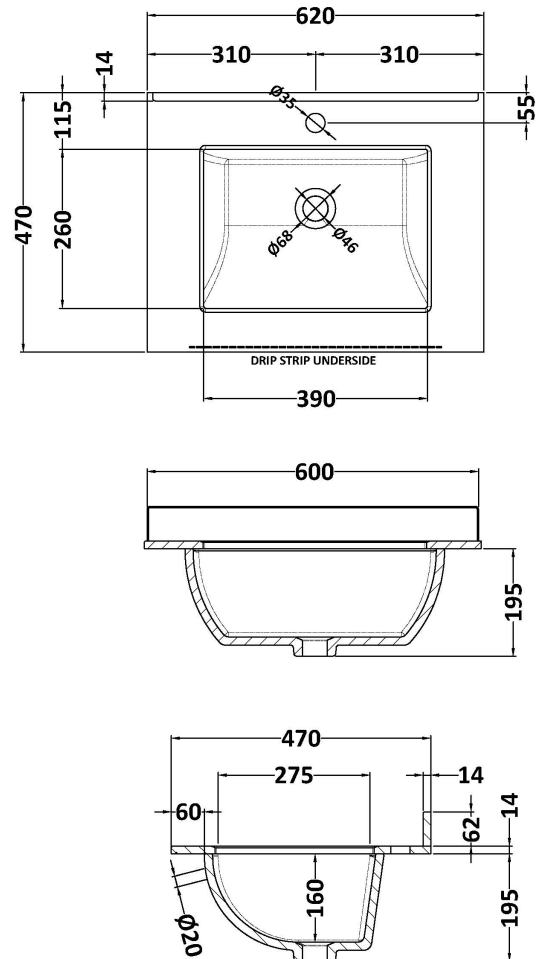

Packaging Dimensions

Height (mm):	577
Width (mm):	632
Depth (mm):	480
Gross Weight (kg):	29.5

Packaging Data

Box Colour:	Brown Cardboard Box - Printed
Box Qty:	0
Label Size:	0 x 0
Label Colour:	White Label
Label Qty:	2

Outer Box Dimensions (If Applicable)

Height (mm):	
Width (mm):	
Depth (mm):	
Gross Weight (kg):	
Barcode:	5056678485712

Product Details

Country of Origin:	China
Fitting Instruction:	No
CE & UKCA:	N/A
FSC Certified Materials:	Yes
Colour:	Graphite Grey Woodgrain
Construction Method:	Cam & Wood Dowel
Construction Type:	Rigid
Cabinet Finish:	MFC Textured Woodgrain
Fascia Finish:	MFC Textured Woodgrain
Cabinet Thickness (mm):	18
Fascia Thickness (mm):	18
Drawer Included:	Yes
Drawer Type:	80mm High Metal S/C Inc Galler
No of Shelves:	0
Hinge Type:	Not Applicable
Hinge Included:	Not Applicable
Adjustable Legs:	No, Not Required
Fixings Included:	Yes
Handle Style:	Contemporary
Waste Shroud:	Yes
Handle Included:	Yes, Supplied
Handle Type:	D-Shape

Sales Code: LSM222

Description: 600 Single Bowl Marble Top 1Th

Product Dimensions

Height (mm):	62
Width (mm):	620
Depth (mm):	470
Nett Weight (kg):	13.5

Packaging Dimensions

Height (mm):	310
Width (mm):	700
Depth (mm):	550
Gross Weight (kg):	14

Packaging Data

Box Colour:	White Cardboard Box
Box Qty:	1
Label Size:	100 x 50
Label Colour:	White Label
Label Qty:	2

Outer Box Dimensions (If Applicable)

Height (mm):	
Width (mm):	
Depth (mm):	
Gross Weight (kg):	
Barcode:	5056462655864