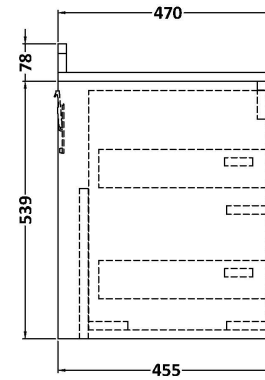

Sales Code: LIL2224WS1

Description: 600 Wh 2-Drawer Unit & Marble Worktop W

Packaging Details

Barcode: 5056678488461

Sales Code: NFF2224

Description: 600 Wh 2 Drawer Unit (455 Deep)

Product Dimensions

Height (mm):	539
Width (mm):	600
Depth (mm):	455
Nett Weight (kg):	29

Packaging Dimensions

Height (mm):	577
Width (mm):	632
Depth (mm):	480
Gross Weight (kg):	29.5

Packaging Data

Box Colour:	Brown Cardboard Box - Printed
Box Qty:	0
Label Size:	0 x 0
Label Colour:	White Label
Label Qty:	2

Sales Code: LSM222

Description: 600 Single Bowl Marble Top 1Th

Product Dimensions

Height (mm):	62
Width (mm):	620
Depth (mm):	470
Nett Weight (kg):	13.5

Packaging Dimensions

Height (mm):	310
Width (mm):	700
Depth (mm):	550
Gross Weight (kg):	14

Packaging Data

Box Colour:	White Cardboard Box
Box Qty:	1
Label Size:	100 x 50
Label Colour:	White Label
Label Qty:	2

Outer Box Dimensions (If Applicable)

Height (mm):	
Width (mm):	
Depth (mm):	
Gross Weight (kg):	
Barcode:	5056462655864