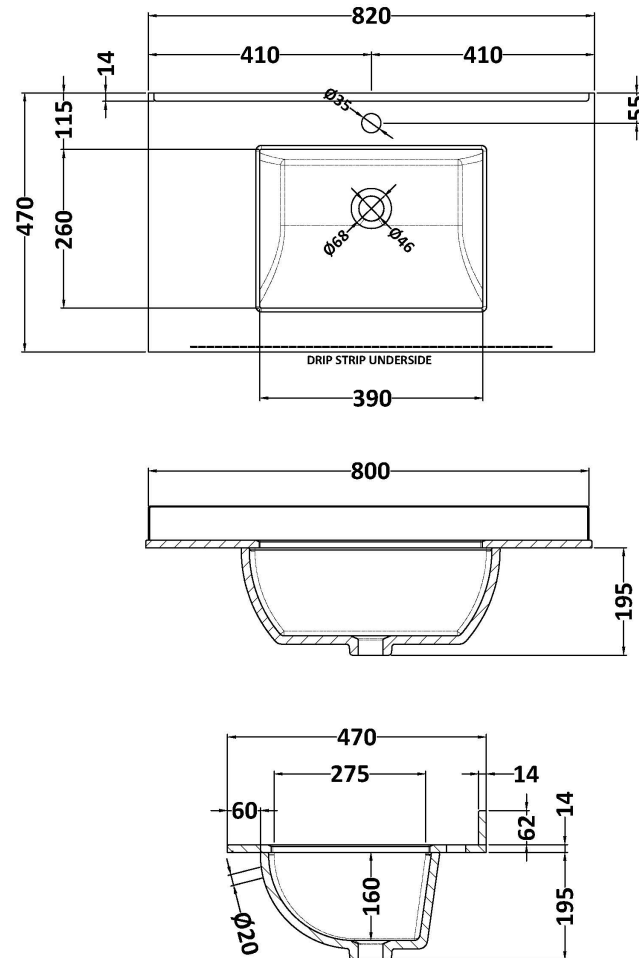

Packaging Dimensions

Height (mm):	577
Width (mm):	832
Depth (mm):	480
Gross Weight (kg):	39.5

Packaging Data

Box Colour:	Brown Cardboard Box - Printed
Box Qty:	0
Label Size:	0 x 0
Label Colour:	White Label
Label Qty:	2

Outer Box Dimensions (If Applicable)

Height (mm):	
Width (mm):	
Depth (mm):	
Gross Weight (kg):	
Barcode:	5056678485743

Product Details

Country of Origin:	China
Fitting Instruction:	No
CE & UKCA:	N/A
FSC Certified Materials:	Yes
Colour:	Graphite Grey Woodgrain
Construction Method:	Cam & Wood Dowel
Construction Type:	Rigid
Cabinet Finish:	MFC Textured Woodgrain
Fascia Finish:	MFC Textured Woodgrain
Cabinet Thickness (mm):	18
Fascia Thickness (mm):	18
Drawer Included:	Yes
Drawer Type:	80mm High Metal S/C Inc Galler
No of Shelves:	0
Hinge Type:	Not Applicable
Hinge Included:	Not Applicable
Adjustable Legs:	No, Not Required
Fixings Included:	Yes
Handle Style:	Contemporary
Waste Shroud:	Yes
Handle Included:	Yes, Supplied
Handle Type:	D-Shape

Sales Code: LSM228

Description: 800 Single Bowl Marble Top 1Th

Product Dimensions

Height (mm):	62
Width (mm):	820
Depth (mm):	470
Nett Weight (kg):	18

Packaging Dimensions

Height (mm):	310
Width (mm):	900
Depth (mm):	550
Gross Weight (kg):	18.5

Packaging Data

Box Colour:	White Cardboard Box
Box Qty:	1
Label Size:	100 x 50
Label Colour:	White Label
Label Qty:	2

Outer Box Dimensions (If Applicable)

Height (mm):	
Width (mm):	
Depth (mm):	
Gross Weight (kg):	
Barcode:	5056462655925