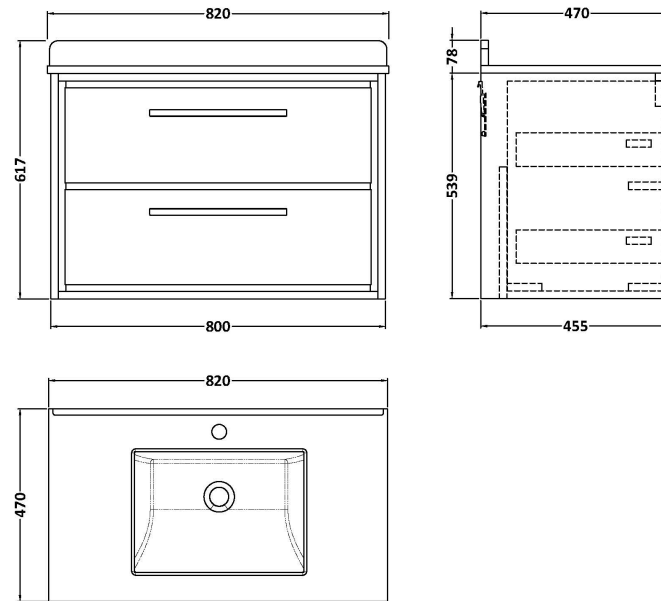

Sales Code: LIL2226WS1

Description: 800 Wh 2-Drawer Unit & Marble Worktop W

Packaging Details

Barcode: 5056678488553

Sales Code: NFF2226

Description: 800 Wh 2-Drawer Unit (455 Deep)

Product Dimensions

Height (mm):	539
Width (mm):	800
Depth (mm):	455
Nett Weight (kg):	39

Packaging Dimensions

Height (mm):	577
Width (mm):	832
Depth (mm):	480
Gross Weight (kg):	39.5

Packaging Data

Box Colour:	Brown Cardboard Box - Printed
Box Qty:	0
Label Size:	0 x 0
Label Colour:	White Label
Label Qty:	2

Outer Box Dimensions (If Applicable)

Height (mm):	
Width (mm):	
Depth (mm):	
Gross Weight (kg):	
Barcode:	5056678485743

Product Details

Country of Origin:	China
Fitting Instruction:	No
CE & UKCA:	N/A
FSC Certified Materials:	Yes
Colour:	Graphite Grey Woodgrain
Construction Method:	Cam & Wood Dowel
Construction Type:	Rigid
Cabinet Finish:	MFC Textured Woodgrain
Fascia Finish:	MFC Textured Woodgrain
Cabinet Thickness (mm):	18
Fascia Thickness (mm):	18
Drawer Included:	Yes
Drawer Type:	80mm High Metal S/C Inc Galler
No of Shelves:	0
Hinge Type:	Not Applicable
Hinge Included:	Not Applicable
Adjustable Legs:	No, Not Required
Fixings Included:	Yes
Handle Style:	Contemporary
Waste Shroud:	Yes
Handle Included:	Yes, Supplied
Handle Type:	D-Shape

Sales Code: LSM228

Description: 800 Single Bowl Marble Top 1Th

Product Dimensions

Height (mm):	62
Width (mm):	820
Depth (mm):	470
Nett Weight (kg):	18

Packaging Dimensions

Height (mm):	310
Width (mm):	900
Depth (mm):	550
Gross Weight (kg):	18.5