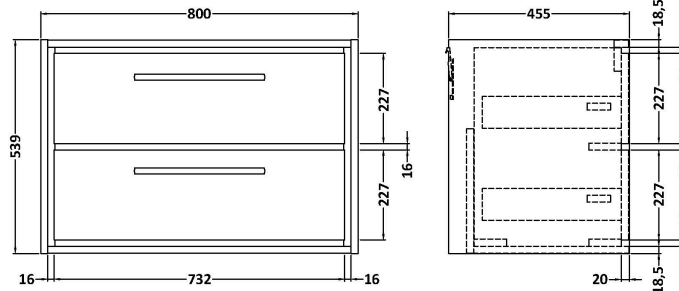

Sales Code: LIL2226WS1

Description: 800 Wh 2-Drawer Unit & Marble Worktop W

Packaging Details

Barcode: 5056678488553

Sales Code: NFF2226

Description: 800 Wh 2-Drawer Unit (455 Deep)

Product Dimensions

Height (mm):	539
Width (mm):	800
Depth (mm):	455
Nett Weight (kg):	39

Packaging Dimensions

Height (mm):	577
Width (mm):	832
Depth (mm):	480
Gross Weight (kg):	39.5

Packaging Data

Box Colour:	Brown Cardboard Box - Printed
Box Qty:	0
Label Size:	0 x 0
Label Colour:	White Label
Label Qty:	2

Outer Box Dimensions (If Applicable)

Height (mm):	
Width (mm):	
Depth (mm):	
Gross Weight (kg):	
Barcode:	5056678485743

Product Details

Country of Origin:	China
Fitting Instruction:	No
CE & UKCA:	N/A
FSC Certified Materials:	Yes
Colour:	Graphite Grey Woodgrain
Construction Method:	Cam & Wood Dowel
Construction Type:	Rigid
Cabinet Finish:	MFC Textured Woodgrain
Fascia Finish:	MFC Textured Woodgrain
Cabinet Thickness (mm):	18
Fascia Thickness (mm):	18
Drawer Included:	Yes
Drawer Type:	80mm High Metal S/C Inc Galler
No of Shelves:	0
Hinge Type:	Not Applicable
Hinge Included:	Not Applicable
Adjustable Legs:	No, Not Required
Fixings Included:	Yes
Handle Style:	Contemporary
Waste Shroud:	Yes
Handle Included:	Yes, Supplied
Handle Type:	D-Shape

Sales Code: LSM228

Description: 800 Single Bowl Marble Top 1Th

Product Dimensions

Height (mm):	62
Width (mm):	820
Depth (mm):	470
Nett Weight (kg):	18

Packaging Dimensions

Height (mm):	310
Width (mm):	900
Depth (mm):	550
Gross Weight (kg):	18.5