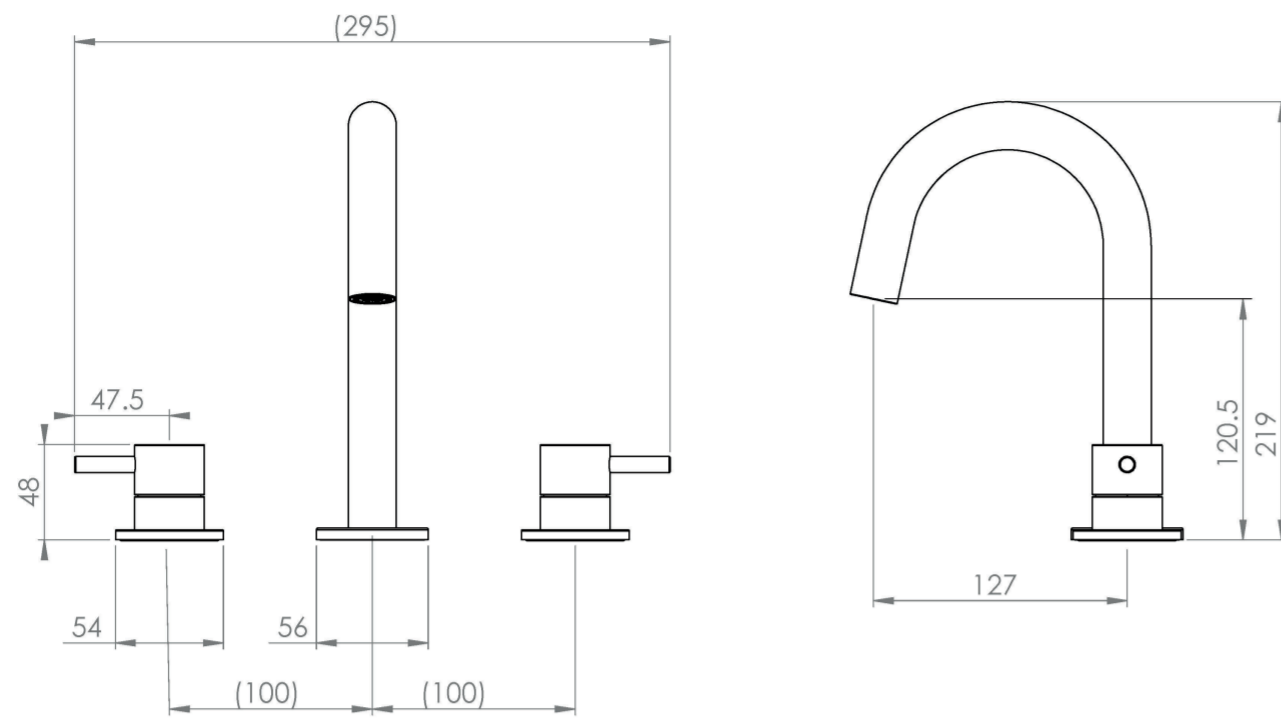

### PRODUCT INFORMATION

<b>Width:</b>	295mm
<b>Finish:</b>	Chrome
<b>Height:</b>	219mm
<b>Depth:</b>	127mm
<b>Material:</b>	Brass
<b>Product Type:</b>	Deck Mounted Basin Mixer Tap, 3 Piece Basin Mixer Tap
<b>Weight</b>	3kg
<b>Waste</b>	Not included, purchase separately
<b>Guarantee</b>	5 years
<b>Spout Projection (mm)</b>	127mm
<b>Other Features</b>	Pair with a 3 tap hole basin
<b>Material</b>	Brass

### DESCRIPTION

The COS collection was designed to create brassware that was both modern and classic to suit any style of bathroom.

This COS 3 piece deck mounted basin mixer in chrome is a great option and will perfectly match any of our ceramic and furniture ranges.

## TECHNICAL DRAWING