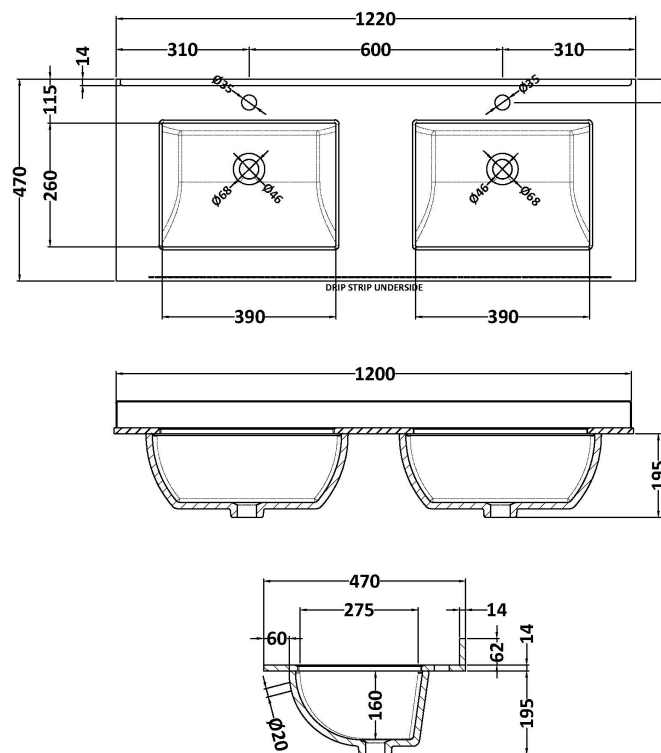

Packaging Dimensions

Height (mm):	470
Width (mm):	632
Depth (mm):	480
Gross Weight (kg):	23

Packaging Data

Box Colour:	Brown Cardboard Box - Printed
Box Qty:	0
Label Size:	0 x 0
Label Colour:	White Label
Label Qty:	2

Outer Box Dimensions (If Applicable)

Height (mm):	
Width (mm):	
Depth (mm):	
Gross Weight (kg):	
Barcode:	5056678482582

Product Details

Country of Origin:	China
Fitting Instruction:	No
CE & UKCA:	N/A
FSC Certified Materials:	Yes
Colour:	Graphite Grey Woodgrain
Construction Method:	Cam & Wood Dowel
Construction Type:	Rigid
Cabinet Finish:	MFC Textured Woodgrain
Fascia Finish:	MFC Textured Woodgrain
Cabinet Thickness (mm):	18
Fascia Thickness (mm):	18
Drawer Included:	Yes
Drawer Type:	80mm High Metal S/C Inc Galler
No of Shelves:	0
Hinge Type:	Not Applicable
Hinge Included:	Not Applicable
Adjustable Legs:	No, Not Required
Fixings Included:	Yes
Handle Style:	Contemporary
Waste Shroud:	Yes
Handle Included:	Yes, Supplied
Handle Type:	D-Shape

Sales Code: LSM234

Description: 1200 Double Bowl Marble Top 1Th

Product Dimensions

Height (mm):	62
Width (mm):	1220
Depth (mm):	470
Nett Weight (kg):	27.5

Packaging Dimensions

Height (mm):	310
Width (mm):	1300
Depth (mm):	550
Gross Weight (kg):	28

Packaging Data

Box Colour:	White Cardboard Box
Box Qty:	1
Label Size:	100 x 50
Label Colour:	White Label
Label Qty:	2

Outer Box Dimensions (If Applicable)

Height (mm):	
Width (mm):	
Depth (mm):	
Gross Weight (kg):	
Barcode:	5056462656045