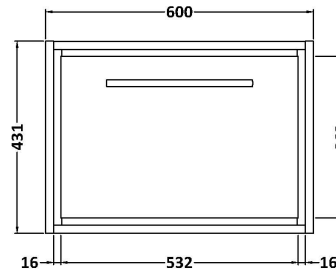

Sales Code: LIL2222WS2

Description: 1200 Wh Single Drawer Unit & Marble Work

Packaging Details

Barcode: 5056678488676

Sales Code: NFF2222

Description: 600 Single Drawer Unit (455 Deep)

Product Dimensions

Height (mm):	431
Width (mm):	600
Depth (mm):	455
Nett Weight (kg):	22.5

Packaging Dimensions

Height (mm):	470
Width (mm):	632
Depth (mm):	480
Gross Weight (kg):	23

Packaging Data

Box Colour:	Brown Cardboard Box - Printed
Box Qty:	0
Label Size:	0 x 0
Label Colour:	White Label
Label Qty:	2

Outer Box Dimensions (If Applicable)

Height (mm):	
Width (mm):	
Depth (mm):	
Gross Weight (kg):	
Barcode:	5056678482582

Product Details

Country of Origin:	China
Fitting Instruction:	No
CE & UKCA:	N/A
FSC Certified Materials:	Yes
Colour:	Graphite Grey Woodgrain
Construction Method:	Cam & Wood Dowel
Construction Type:	Rigid
Cabinet Finish:	MFC Textured Woodgrain
Fascia Finish:	MFC Textured Woodgrain
Cabinet Thickness (mm):	18
Fascia Thickness (mm):	18
Drawer Included:	Yes
Drawer Type:	80mm High Metal S/C Inc Galler
No of Shelves:	0
Hinge Type:	Not Applicable
Hinge Included:	Not Applicable
Adjustable Legs:	No, Not Required
Fixings Included:	Yes
Handle Style:	Contemporary
Waste Shroud:	Yes
Handle Included:	Yes, Supplied
Handle Type:	D-Shape

Sales Code: LSM234

Description: 1200 Double Bowl Marble Top 1Th

Product Dimensions

Height (mm):	62
Width (mm):	1220
Depth (mm):	470
Nett Weight (kg):	27.5

Packaging Dimensions

Height (mm):	310
Width (mm):	1300
Depth (mm):	550
Gross Weight (kg):	28