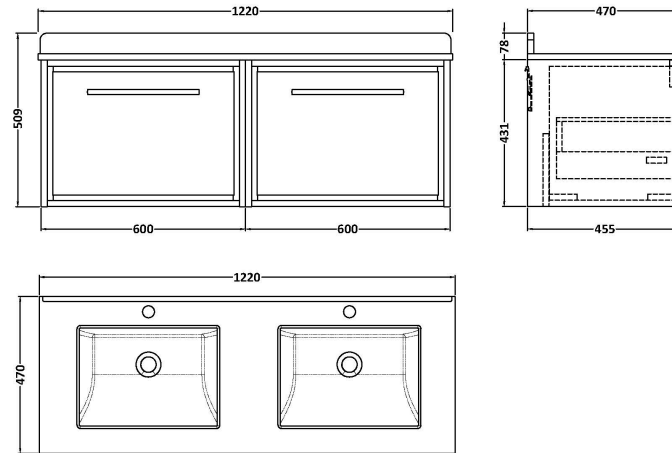

Sales Code: LIL2222WS2

Description: 1200 Wh Single Drawer Unit & Marble Work

Packaging Details

Barcode: 5056678488676

Sales Code: NFF2222

Description: 600 Single Drawer Unit (455 Deep)

Product Dimensions

Height (mm):	431
Width (mm):	600
Depth (mm):	455
Nett Weight (kg):	22.5

Packaging Dimensions

Height (mm):	470
Width (mm):	632
Depth (mm):	480
Gross Weight (kg):	23

Packaging Data

Box Colour:	Brown Cardboard Box - Printed
Box Qty:	0
Label Size:	0 x 0
Label Colour:	White Label
Label Qty:	2

Outer Box Dimensions (If Applicable)

Height (mm):	
Width (mm):	
Depth (mm):	
Gross Weight (kg):	
Barcode:	5056678482582

Product Details

Country of Origin:	China
Fitting Instruction:	No
CE & UKCA:	N/A
FSC Certified Materials:	Yes
Colour:	Graphite Grey Woodgrain
Construction Method:	Cam & Wood Dowel
Construction Type:	Rigid
Cabinet Finish:	MFC Textured Woodgrain
Fascia Finish:	MFC Textured Woodgrain
Cabinet Thickness (mm):	18
Fascia Thickness (mm):	18
Drawer Included:	Yes
Drawer Type:	80mm High Metal S/C Inc Galler
No of Shelves:	0
Hinge Type:	Not Applicable
Hinge Included:	Not Applicable
Adjustable Legs:	No, Not Required
Fixings Included:	Yes
Handle Style:	Contemporary
Waste Shroud:	Yes
Handle Included:	Yes, Supplied
Handle Type:	D-Shape

Sales Code: LSM234

Description: 1200 Double Bowl Marble Top 1Th

Product Dimensions

Height (mm):	62
Width (mm):	1220
Depth (mm):	470
Nett Weight (kg):	27.5

Packaging Dimensions

Height (mm):	310
Width (mm):	1300
Depth (mm):	550
Gross Weight (kg):	28