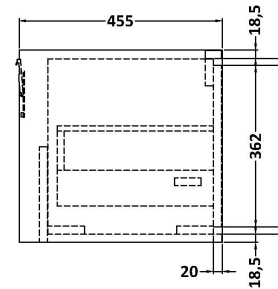

Sales Code: NFF2222

Description: 600 Single Drawer Unit (455 Deep)

Product Dimensions

Height (mm):	431
Width (mm):	600
Depth (mm):	455
Nett Weight (kg):	22.5

Packaging Dimensions

Height (mm):	470
Width (mm):	632
Depth (mm):	480
Gross Weight (kg):	23

Packaging Data

Box Colour:	Brown Cardboard Box - Printed
Box Qty:	0
Label Size:	0 x 0
Label Colour:	White Label
Label Qty:	2

Outer Box Dimensions (If Applicable)

Height (mm):	
Width (mm):	
Depth (mm):	
Gross Weight (kg):	
Barcode:	5056678482582

Product Details

Country of Origin:	China
Fitting Instruction:	No
CE & UKCA:	N/A
FSC Certified Materials:	Yes
Colour:	Graphite Grey Woodgrain
Construction Method:	Cam & Wood Dowel
Construction Type:	Rigid
Cabinet Finish:	MFC Textured Woodgrain
Fascia Finish:	MFC Textured Woodgrain
Cabinet Thickness (mm):	18
Fascia Thickness (mm):	18
Drawer Included:	Yes
Drawer Type:	80mm High Metal S/C Inc Galler
No of Shelves:	0
Hinge Type:	Not Applicable
Hinge Included:	Not Applicable
Adjustable Legs:	No, Not Required
Fixings Included:	Yes
Handle Style:	Contemporary
Waste Shroud:	Yes
Handle Included:	Yes, Supplied
Handle Type:	D-Shape