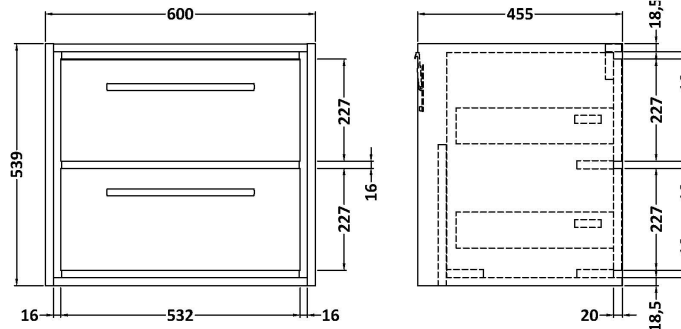

Sales Code: LIL2224WS2

Description: 1200 Wh 4-Drawer Unit & Marble Worktop W

Packaging Details

Barcode: 5056678488645

Sales Code: NFF2224

Description: 600 Wh 2 Drawer Unit (455 Deep)

Product Dimensions

Height (mm):	539
Width (mm):	600
Depth (mm):	455
Nett Weight (kg):	29

Packaging Dimensions

Height (mm):	577
Width (mm):	632
Depth (mm):	480
Gross Weight (kg):	29.5

Packaging Data

Box Colour:	Brown Cardboard Box - Printed
Box Qty:	0
Label Size:	0 x 0
Label Colour:	White Label
Label Qty:	2

Outer Box Dimensions (If Applicable)

Height (mm):	
Width (mm):	
Depth (mm):	
Gross Weight (kg):	
Barcode:	5056678485712

Product Details

Country of Origin:	China
Fitting Instruction:	No
CE & UKCA:	N/A
FSC Certified Materials:	Yes
Colour:	Graphite Grey Woodgrain
Construction Method:	Cam & Wood Dowel
Construction Type:	Rigid
Cabinet Finish:	MFC Textured Woodgrain
Fascia Finish:	MFC Textured Woodgrain
Cabinet Thickness (mm):	18
Fascia Thickness (mm):	18
Drawer Included:	Yes
Drawer Type:	80mm High Metal S/C Inc Galler
No of Shelves:	0
Hinge Type:	Not Applicable
Hinge Included:	Not Applicable
Adjustable Legs:	No, Not Required
Fixings Included:	Yes
Handle Style:	Contemporary
Waste Shroud:	Yes
Handle Included:	Yes, Supplied
Handle Type:	D-Shape

Sales Code: LSM234

Description: 1200 Double Bowl Marble Top 1Th

Product Dimensions

Height (mm):	62
Width (mm):	1220
Depth (mm):	470
Nett Weight (kg):	27.5

Packaging Dimensions

Height (mm):	310
Width (mm):	1300
Depth (mm):	550
Gross Weight (kg):	28