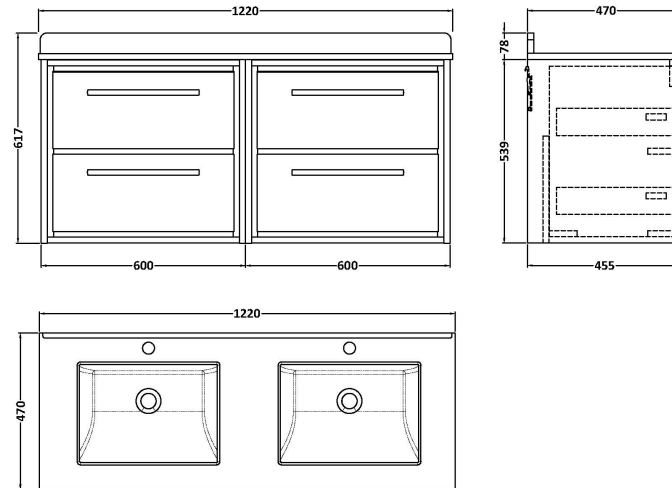

Sales Code: LIL2224WS2

Description: 1200 Wh 4-Drawer Unit & Marble Worktop W

Packaging Details

Barcode: 5056678488645

Sales Code: NFF2224

Description: 600 Wh 2 Drawer Unit (455 Deep)

Product Dimensions

Height (mm):	539
Width (mm):	600
Depth (mm):	455
Nett Weight (kg):	29

Packaging Dimensions

Height (mm):	577
Width (mm):	632
Depth (mm):	480
Gross Weight (kg):	29.5

Packaging Data

Box Colour:	Brown Cardboard Box - Printed
Box Qty:	0
Label Size:	0 x 0
Label Colour:	White Label
Label Qty:	2

Outer Box Dimensions (If Applicable)

Height (mm):	
Width (mm):	
Depth (mm):	
Gross Weight (kg):	
Barcode:	5056678485712

Product Details

Country of Origin:	China
Fitting Instruction:	No
CE & UKCA:	N/A
FSC Certified Materials:	Yes
Colour:	Graphite Grey Woodgrain
Construction Method:	Cam & Wood Dowel
Construction Type:	Rigid
Cabinet Finish:	MFC Textured Woodgrain
Fascia Finish:	MFC Textured Woodgrain
Cabinet Thickness (mm):	18
Fascia Thickness (mm):	18
Drawer Included:	Yes
Drawer Type:	80mm High Metal S/C Inc Galler
No of Shelves:	0
Hinge Type:	Not Applicable
Hinge Included:	Not Applicable
Adjustable Legs:	No, Not Required
Fixings Included:	Yes
Handle Style:	Contemporary
Waste Shroud:	Yes
Handle Included:	Yes, Supplied
Handle Type:	D-Shape

Sales Code: LSM234

Description: 1200 Double Bowl Marble Top 1Th

Product Dimensions

Height (mm):	62
Width (mm):	1220
Depth (mm):	470
Nett Weight (kg):	27.5

Packaging Dimensions

Height (mm):	310
Width (mm):	1300
Depth (mm):	550
Gross Weight (kg):	28