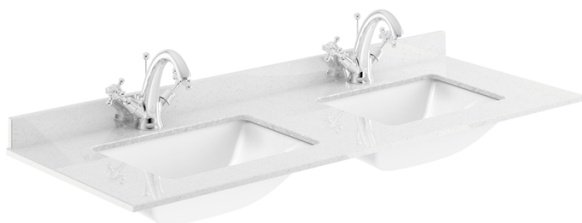

Sales Code: LIL2224WS2

Description: 1200 Wh 4-Drawer Unit & Marble Worktop W

Packaging Details

Barcode: 5056678488645

Sales Code: NFF2224

Description: 600 Wh 2 Drawer Unit (455 Deep)

Product Dimensions

Height (mm):	539
Width (mm):	600
Depth (mm):	455
Nett Weight (kg):	29

Outer Box Dimensions (If Applicable)

Height (mm):	
Width (mm):	
Depth (mm):	
Gross Weight (kg):	
Barcode:	5056678485712

Product Details

Country of Origin:	China
Fitting Instruction:	No
CE & UKCA:	N/A
FSC Certified Materials:	Yes
Colour:	Graphite Grey Woodgrain
Construction Method:	Cam & Wood Dowel
Construction Type:	Rigid
Cabinet Finish:	MFC Textured Woodgrain
Fascia Finish:	MFC Textured Woodgrain
Cabinet Thickness (mm):	18
Fascia Thickness (mm):	18
Drawer Included:	Yes
Drawer Type:	80mm High Metal S/C Inc Galler
No of Shelves:	0
Hinge Type:	Not Applicable
Hinge Included:	Not Applicable
Adjustable Legs:	No, Not Required
Fixings Included:	Yes
Handle Style:	Contemporary
Waste Shroud:	Yes
Handle Included:	Yes, Supplied
Handle Type:	D-Shape

Sales Code: LSM234

Description: 1200 Double Bowl Marble Top 1Th

Product Dimensions

Height (mm):	62
Width (mm):	1220
Depth (mm):	470
Nett Weight (kg):	27.5

Packaging Dimensions

Height (mm):	310
Width (mm):	1300
Depth (mm):	550
Gross Weight (kg):	28

Basins: Tap Hole: One Taphole Chain Stay Hole: No
 Template: Not Applicable Waste Type Req: Slotted
 Overflow Inc: Yes Overflow Cover: Yes
 Inner Bowl Depth (mm): 160mm