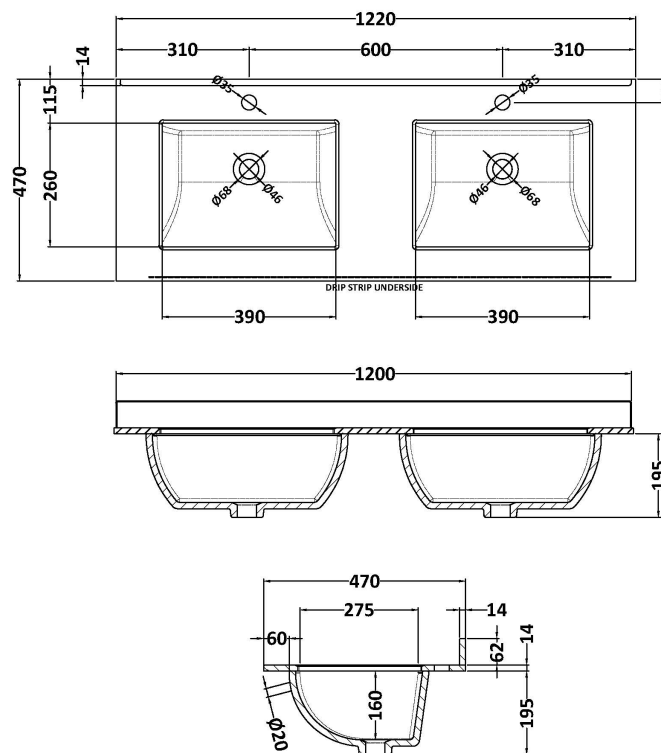

Packaging Dimensions

Height (mm):	577
Width (mm):	632
Depth (mm):	480
Gross Weight (kg):	29.5

Packaging Data

Box Colour:	Brown Cardboard Box - Printed
Box Qty:	0
Label Size:	0 x 0
Label Colour:	White Label
Label Qty:	2

Outer Box Dimensions (If Applicable)

Height (mm):	
Width (mm):	
Depth (mm):	
Gross Weight (kg):	
Barcode:	5056678485712

Product Details

Country of Origin:	China
Fitting Instruction:	No
CE & UKCA:	N/A
FSC Certified Materials:	Yes
Colour:	Graphite Grey Woodgrain
Construction Method:	Cam & Wood Dowel
Construction Type:	Rigid
Cabinet Finish:	MFC Textured Woodgrain
Fascia Finish:	MFC Textured Woodgrain
Cabinet Thickness (mm):	18
Fascia Thickness (mm):	18
Drawer Included:	Yes
Drawer Type:	80mm High Metal S/C Inc Galler
No of Shelves:	0
Hinge Type:	Not Applicable
Hinge Included:	Not Applicable
Adjustable Legs:	No, Not Required
Fixings Included:	Yes
Handle Style:	Contemporary
Waste Shroud:	Yes
Handle Included:	Yes, Supplied
Handle Type:	D-Shape

Sales Code: LSM234

Description: 1200 Double Bowl Marble Top 1Th

Product Dimensions

Height (mm):	62
Width (mm):	1220
Depth (mm):	470
Nett Weight (kg):	27.5

Packaging Dimensions

Height (mm):	310
Width (mm):	1300
Depth (mm):	550
Gross Weight (kg):	28

Packaging Data

Box Colour:	White Cardboard Box
Box Qty:	1
Label Size:	100 x 50
Label Colour:	White Label
Label Qty:	2

Outer Box Dimensions (If Applicable)

Height (mm):	
Width (mm):	
Depth (mm):	
Gross Weight (kg):	
Barcode:	5056462656045