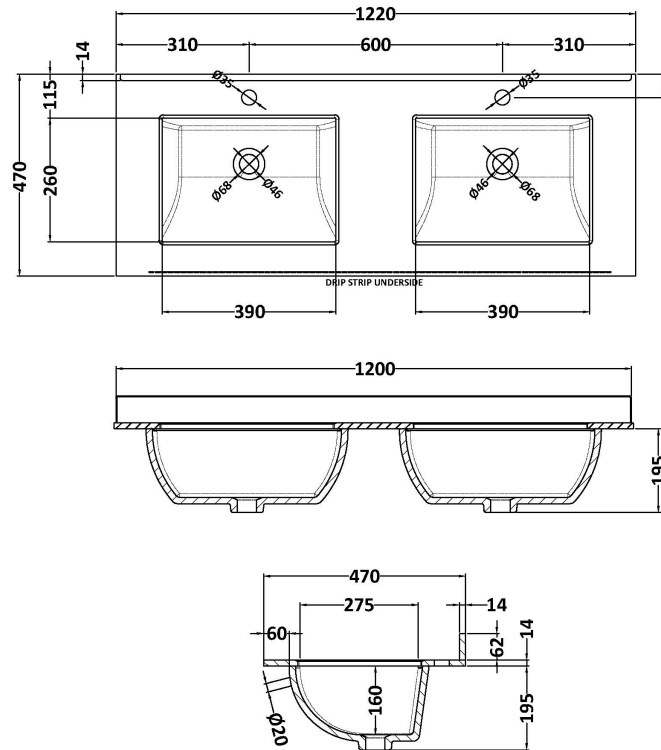

### Product Dimensions

Height (mm):	800
Width (mm):	600
Depth (mm):	455
Nett Weight (kg):	38.5

### Packaging Dimensions

Height (mm):	840
Width (mm):	632
Depth (mm):	480
Gross Weight (kg):	39

### Outer Box Dimensions (If Applicable)

Height (mm):	
Width (mm):	
Depth (mm):	
Gross Weight (kg):	
Barcode:	5056678485651

Sales Code: LSM234

Description: 1200 Double Bowl Marble Top 1Th

**Product Dimensions**

Height (mm):	62
Width (mm):	1220
Depth (mm):	470
Nett Weight (kg):	27.5

**Packaging Dimensions**

Height (mm):	310
Width (mm):	1300
Depth (mm):	550
Gross Weight (kg):	28