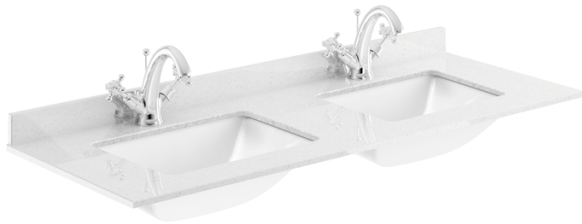

### Product Dimensions

Height (mm):	800
Width (mm):	600
Depth (mm):	455
Nett Weight (kg):	38.5

### Outer Box Dimensions (If Applicable)

Height (mm):	
Width (mm):	
Depth (mm):	
Gross Weight (kg):	
Barcode:	5056678485651

### Product Details

Country of Origin:	China
Fitting Instruction:	No
CE & UKCA:	N/A
FSC Certified Materials:	Yes
Colour:	Graphite Grey Woodgrain
Construction Method:	Cam & Wood Dowel
Construction Type:	Rigid
Cabinet Finish:	MFC Textured Woodgrain
Fascia Finish:	MFC Textured Woodgrain
Cabinet Thickness (mm):	18
Fascia Thickness (mm):	18
Drawer Included:	Yes
Drawer Type:	80mm High Metal S/C Inc Galler
No of Shelves:	0
Hinge Type:	Not Applicable
Hinge Included:	Not Applicable
Adjustable Legs:	No, Not Required
Fixings Included:	Yes
Handle Style:	Contemporary
Waste Shroud:	Yes
Handle Included:	Yes, Supplied
Handle Type:	D-Shape

Sales Code: LSM234

Description: 1200 Double Bowl Marble Top 1Th

**Product Dimensions**

Height (mm):	62
Width (mm):	1220
Depth (mm):	470
Nett Weight (kg):	27.5

**Packaging Dimensions**

Height (mm):	310
Width (mm):	1300
Depth (mm):	550
Gross Weight (kg):	28