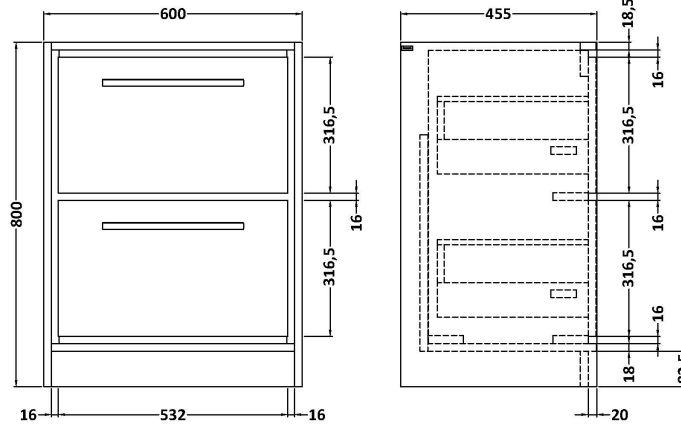

### Product Dimensions

Height (mm):	800
Width (mm):	600
Depth (mm):	455
Nett Weight (kg):	38.5

### Packaging Dimensions

Height (mm):	840
Width (mm):	632
Depth (mm):	480
Gross Weight (kg):	39

### Outer Box Dimensions (If Applicable)

Height (mm):	
Width (mm):	
Depth (mm):	
Gross Weight (kg):	
Barcode:	5056678485651

Sales Code: LSM234

Description: 1200 Double Bowl Marble Top 1Th

**Product Dimensions**

Height (mm):	62
Width (mm):	1220
Depth (mm):	470
Nett Weight (kg):	27.5

**Packaging Dimensions**

Height (mm):	310
Width (mm):	1300
Depth (mm):	550
Gross Weight (kg):	28