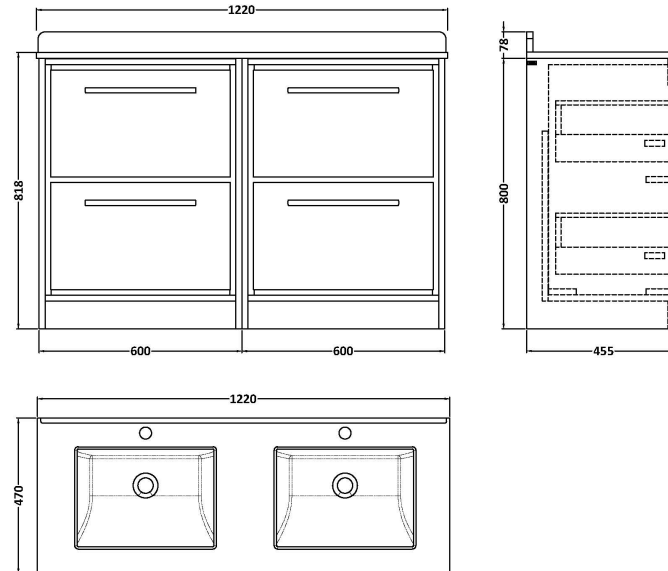

Sales Code: LIL2233WS2

Description: 1200 Fs 4-Drawer Unit & Marble Worktop W

Packaging Details

Barcode: 5056678488614