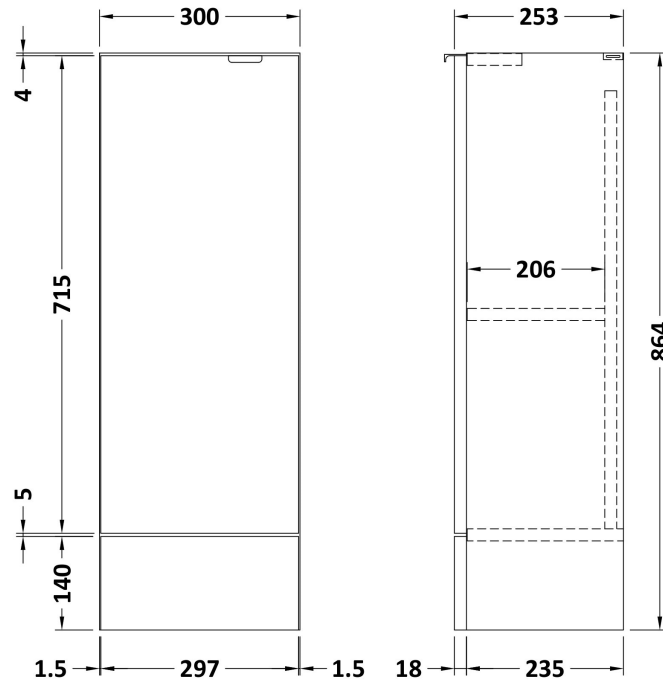

### Product Dimensions

Height (mm):	864
Width (mm):	600
Depth (mm):	355
Nett Weight (kg):	20.5

### Outer Box Dimensions (If Applicable)

Height (mm):	
Width (mm):	
Depth (mm):	
Gross Weight (kg):	
Barcode:	5055275817391

### Product Dimensions

Height (mm):	864
Width (mm):	300
Depth (mm):	255
Nett Weight (kg):	11

### Packaging Dimensions

Height (mm):	290
Width (mm):	325
Depth (mm):	875
Gross Weight (kg):	11.5