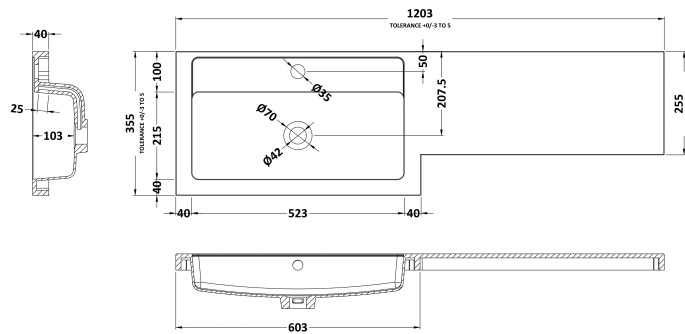

### Product Dimensions

Height (mm):	864
Width (mm):	300
Depth (mm):	255
Nett Weight (kg):	11

### Packaging Dimensions

Height (mm):	290
Width (mm):	325
Depth (mm):	875
Gross Weight (kg):	11.5

### Outer Box Dimensions (If Applicable)

Height (mm):	
Width (mm):	
Depth (mm):	
Gross Weight (kg):	
Barcode:	5055275816981

### Product Dimensions

Height (mm):	135
Width (mm):	1203
Depth (mm):	355
Nett Weight (kg):	17