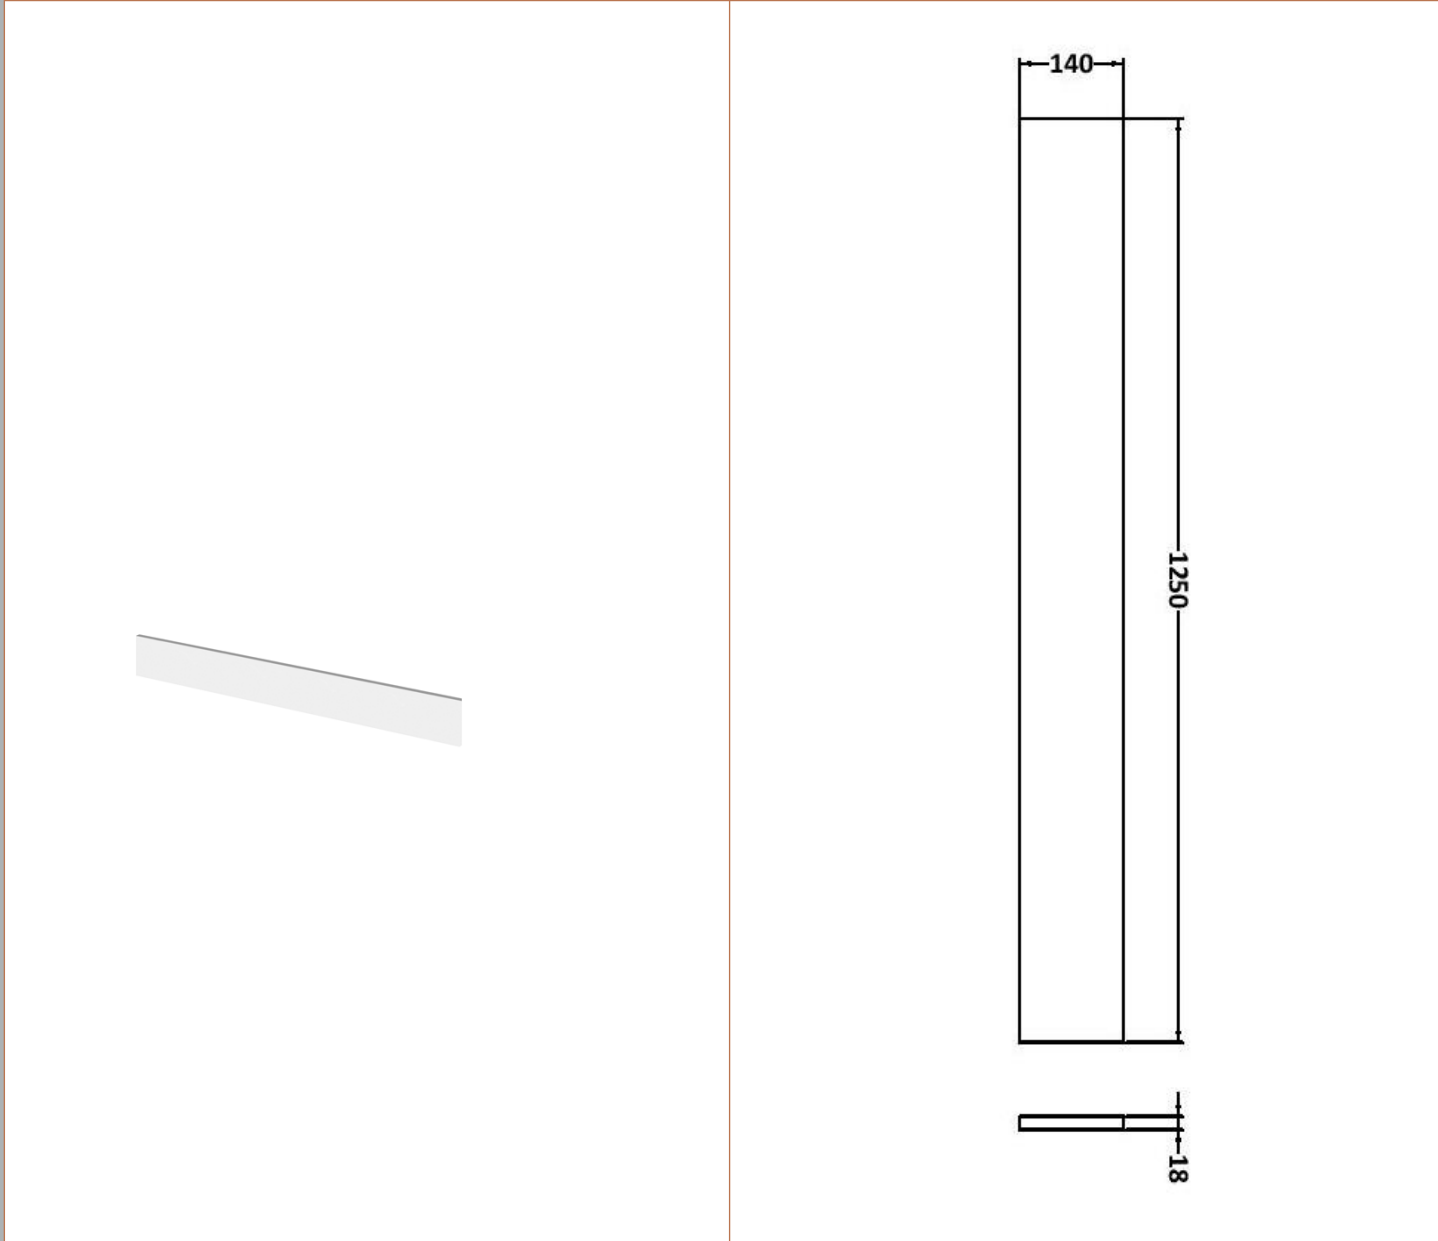

### Product Dimensions

Height (mm):	864
Width (mm):	600
Depth (mm):	355
Nett Weight (kg):	20.5

### Product Dimensions

Height (mm):	135
Width (mm):	1203
Depth (mm):	355
Nett Weight (kg):	17

### Outer Box Dimensions (If Applicable)

Height (mm):	
Width (mm):	
Depth (mm):	
Gross Weight (kg):	
Barcode:	5055275812471

**Product Dimensions**

Height (mm):	1250
Width (mm):	145
Depth (mm):	18
Nett Weight (kg):	2

**Packaging Dimensions**

Height (mm):	20
Width (mm):	150
Depth (mm):	1260
Gross Weight (kg):	2

**Packaging Data**