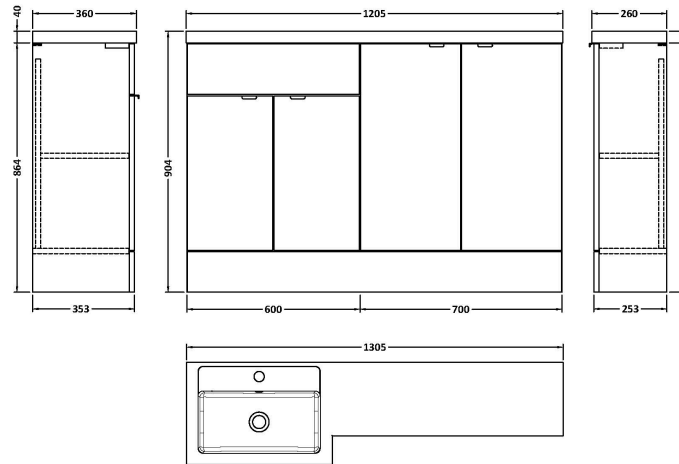

Sales Code: CBI111

Description: 1200mm Combination - Fd Option 2 - Lh

Packaging Details

Barcode: 5055275887134