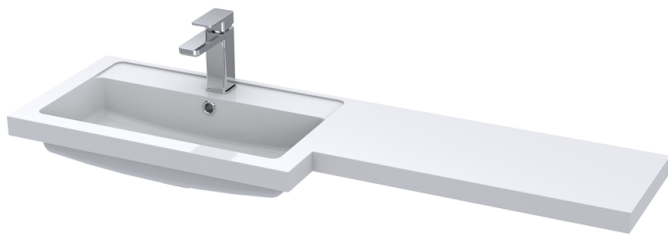

Sales Code: PMB414L

Description: 1200 L Shaped Polymarble Basin Lh

Product Dimensions

Height (mm):	135
Width (mm):	1203
Depth (mm):	355
Nett Weight (kg):	17

Packaging Dimensions

Height (mm):	190
Width (mm):	420
Depth (mm):	1260
Gross Weight (kg):	17

Packaging Data

Box Colour:	Brown Cardboard Box - Printed
Box Qty:	1
Label Size:	100 x 50
Label Colour:	White Label
Label Qty:	2

Outer Box Dimensions (If Applicable)

Height (mm):	
Width (mm):	
Depth (mm):	
Gross Weight (kg):	
Barcode:	5055275812471

Product Details

Country of Origin:	China
Fitting Instruction:	No
Certification: CE & UKCA:	No WRAS: N/A WRAS No: N/A
Product Material:	Polymarble
Fixing Supplied:	No

Pans/Bidets: Trap Style: Not Applicable Includes Seat: Not Applicable

Seats: Seat Type: Not Applicable Material: Not Applicable
Function: Not Applicable Hinge Type: Not Applicable
Hinge Material: Not Applicable

Cisterns: Operating Type: Not Applicable Fittings: Not Applicable
Lever Type: Not Applicable

Basins: Tap Hole: One Taphole Chain Stay Hole: No
Template: Not Required Waste Type Req: Slotted
Overflow Inc: Yes Overflow Cover: Yes
Inner Bowl Depth (mm): 103mm