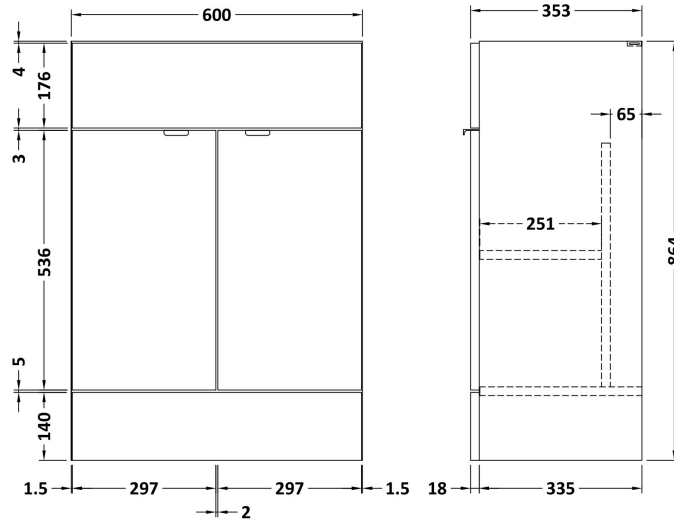

### Product Dimensions

Height (mm):	864
Width (mm):	600
Depth (mm):	355
Nett Weight (kg):	20.5

### Packaging Dimensions

Height (mm):	375
Width (mm):	620
Depth (mm):	900
Gross Weight (kg):	21

### Product Dimensions

Height (mm):	864
Width (mm):	300
Depth (mm):	255
Nett Weight (kg):	11

### Packaging Dimensions

Height (mm):	290
Width (mm):	325
Depth (mm):	875
Gross Weight (kg):	11.5