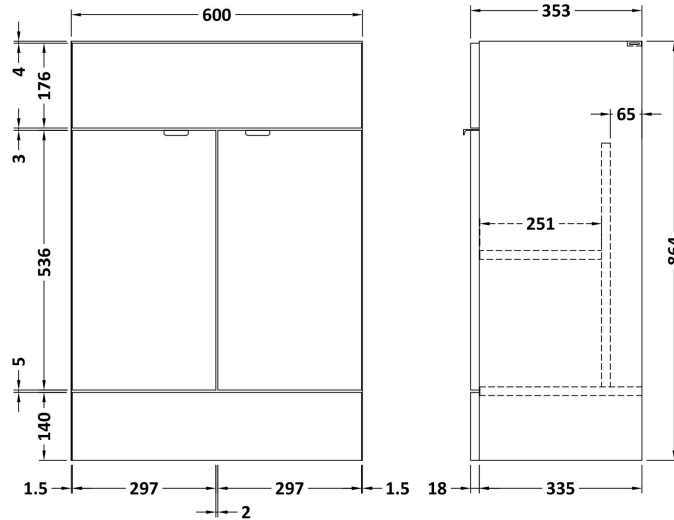

Sales Code: CBI112

Description: 1200mm Combination - Fd Option 2 - Rh

Packaging Details

Barcode: 5055275887141

Sales Code: OFF108

Description: 600 Vanity Unit (355mm Deep)

Product Dimensions

Height (mm):	864
Width (mm):	600
Depth (mm):	355
Nett Weight (kg):	20.5

Packaging Dimensions

Height (mm):	375
Width (mm):	620
Depth (mm):	900
Gross Weight (kg):	21

Packaging Data

Box Colour:	Brown Cardboard Box
Box Qty:	1
Label Size:	100 x 50
Label Colour:	Not Applicable
Label Qty:	0

Sales Code: OFF181

Description: 300 Base Unit (255mm Deep)

Product Dimensions

Height (mm):	864
Width (mm):	300
Depth (mm):	255
Nett Weight (kg):	11

Packaging Dimensions

Height (mm):	290
Width (mm):	325
Depth (mm):	875
Gross Weight (kg):	11.5

Sales Code: PMB414R

Description: 1200 L Shaped Polymarble Basin Rh

Product Dimensions

Height (mm):	135
Width (mm):	1203
Depth (mm):	355
Nett Weight (kg):	17

Packaging Dimensions

Height (mm):	190
Width (mm):	420
Depth (mm):	1260
Gross Weight (kg):	17