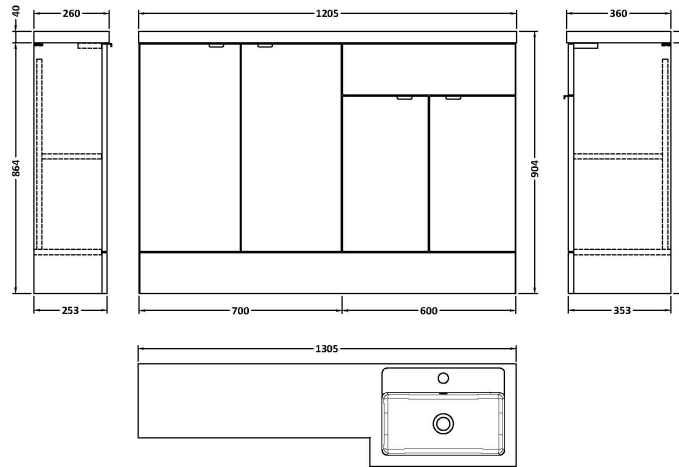

Sales Code: CBI112

Description: 1200mm Combination - Fd Option 2 - Rh

Packaging Details

Barcode: 5055275887141

Sales Code: OFF108

Description: 600 Vanity Unit (355mm Deep)

Product Dimensions

Height (mm):	864
Width (mm):	600
Depth (mm):	355
Nett Weight (kg):	20.5

Packaging Dimensions

Height (mm):	375
Width (mm):	620
Depth (mm):	900
Gross Weight (kg):	21

Packaging Data

Box Colour:	Brown Cardboard Box
Box Qty:	1
Label Size:	100 x 50
Label Colour:	Not Applicable
Label Qty:	0

Sales Code: OFF181

Description: 300 Base Unit (255mm Deep)

Product Dimensions

Height (mm):	864
Width (mm):	300
Depth (mm):	255
Nett Weight (kg):	11

Packaging Dimensions

Height (mm):	290
Width (mm):	325
Depth (mm):	875
Gross Weight (kg):	11.5

Sales Code: PMB414R

Description: 1200 L Shaped Polymarble Basin Rh

Product Dimensions

Height (mm):	135
Width (mm):	1203
Depth (mm):	355
Nett Weight (kg):	17

Packaging Dimensions

Height (mm):	190
Width (mm):	420
Depth (mm):	1260
Gross Weight (kg):	17