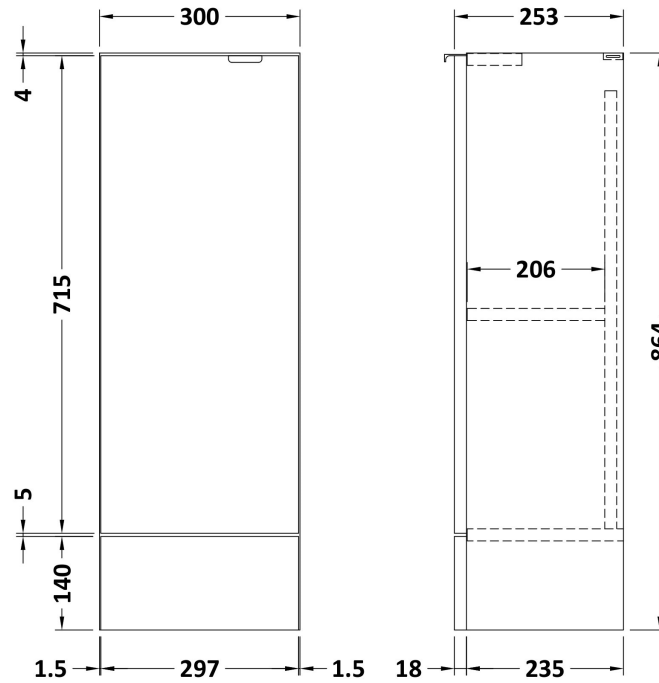

Packaging Dimensions

Height (mm):	375
Width (mm):	620
Depth (mm):	900
Gross Weight (kg):	21

Packaging Data

Box Colour:	Brown Cardboard Box
Box Qty:	1
Label Size:	100 x 50
Label Colour:	Not Applicable
Label Qty:	0

Sales Code: OFF181

Description: 300 Base Unit (255mm Deep)

Product Dimensions

Height (mm):	864
Width (mm):	300
Depth (mm):	255
Nett Weight (kg):	11

Packaging Dimensions

Height (mm):	290
Width (mm):	325
Depth (mm):	875
Gross Weight (kg):	11.5

Packaging Data

Box Colour:	Brown Cardboard Box
Box Qty:	1
Label Size:	100 x 50
Label Colour:	Not Applicable
Label Qty:	0

Outer Box Dimensions (If Applicable)

Height (mm):	
Width (mm):	
Depth (mm):	
Gross Weight (kg):	
Barcode:	5055275816981

Sales Code: PMB414R

Description: 1200 L Shaped Polymarble Basin Rh

Product Dimensions

Height (mm):	135
Width (mm):	1203
Depth (mm):	355
Nett Weight (kg):	17

Packaging Dimensions

Height (mm):	190
Width (mm):	420
Depth (mm):	1260
Gross Weight (kg):	17