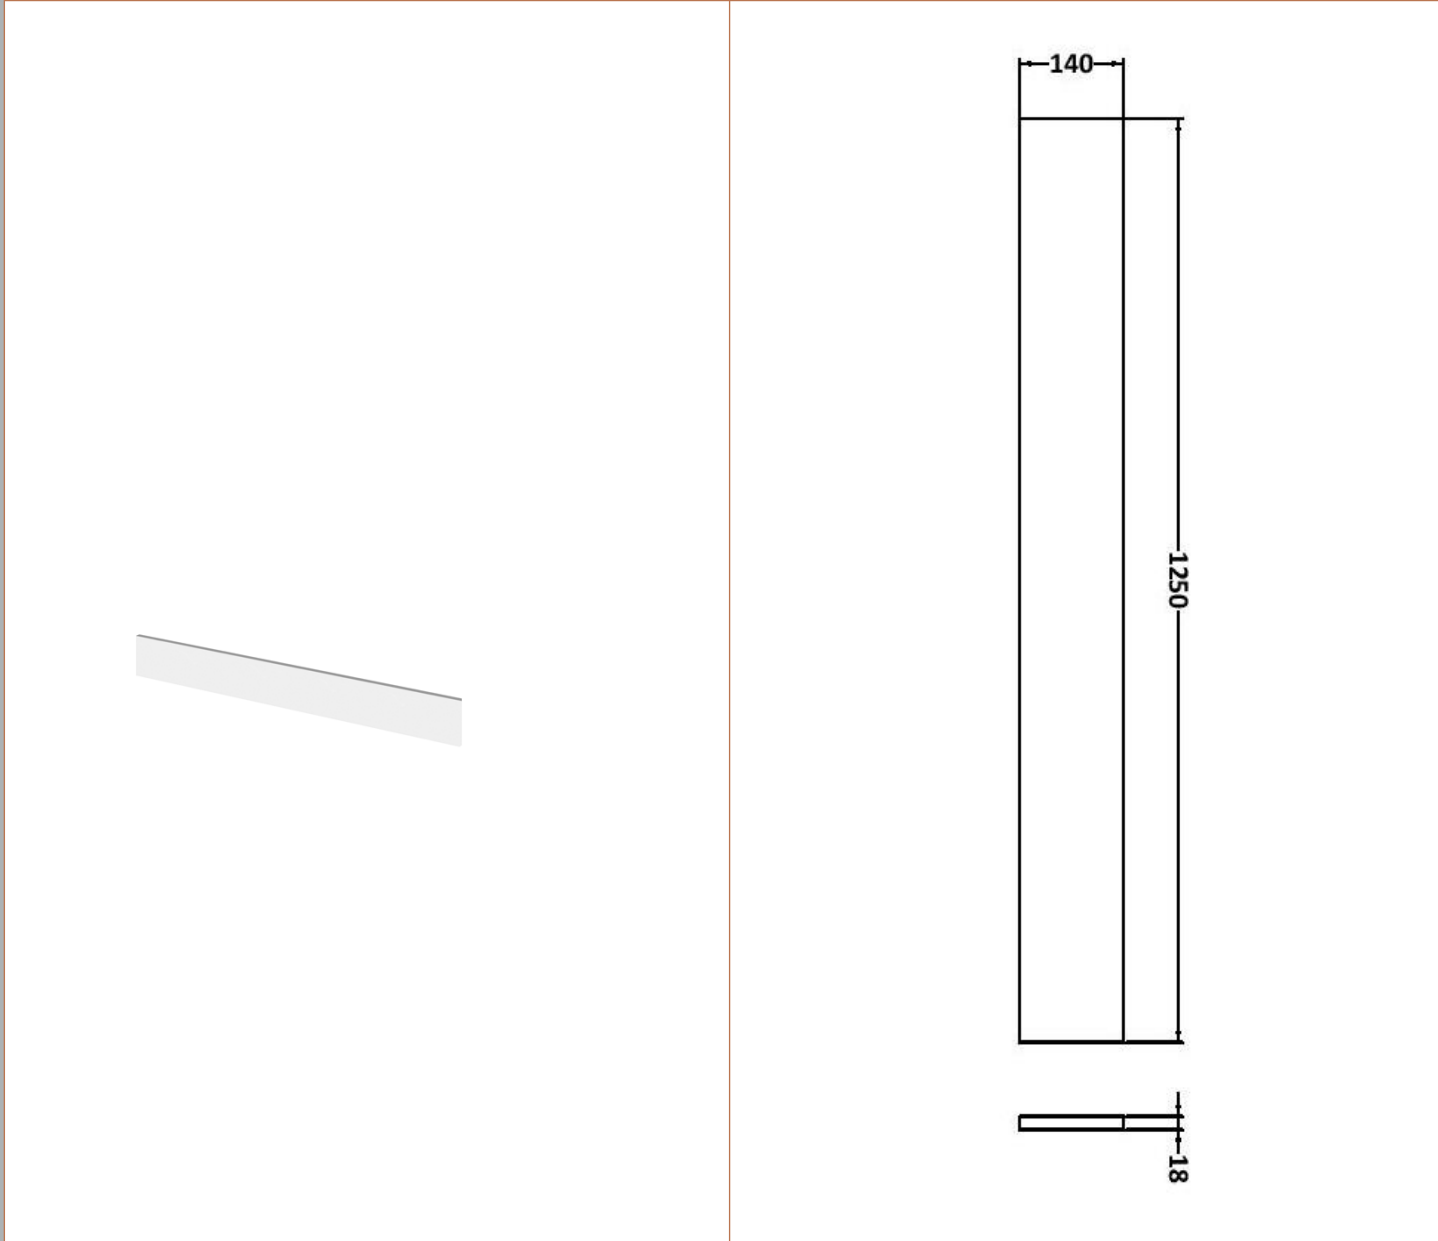

Sales Code: CBI112

Description: 1200mm Combination - Fd Option 2 - Rh

Packaging Details

Barcode: 5055275887141

Sales Code: OFF108

Description: 600 Vanity Unit (355mm Deep)

Product Dimensions

Height (mm):	864
Width (mm):	600
Depth (mm):	355
Nett Weight (kg):	20.5

Sales Code: OFF181

Description: 300 Base Unit (255mm Deep)

Product Dimensions

Height (mm):	864
Width (mm):	300
Depth (mm):	255
Nett Weight (kg):	11

Packaging Dimensions

Height (mm):	290
Width (mm):	325
Depth (mm):	875
Gross Weight (kg):	11.5

Sales Code: PMB414R

Description: 1200 L Shaped Polymarble Basin Rh

Product Dimensions

Height (mm):	135
Width (mm):	1203
Depth (mm):	355
Nett Weight (kg):	17

Packaging Dimensions

Height (mm):	190
Width (mm):	420
Depth (mm):	1260
Gross Weight (kg):	17

Basins: Tap Hole: One Taphole Chain Stay Hole: No
 Template: Not Required Waste Type Req: Slotted
 Overflow Inc: Yes Overflow Cover: Yes
 Inner Bowl Depth (mm): 103mm

Sales Code: OFF191

Description: 1.25M Continuous Plinth (1250X140x18mm)