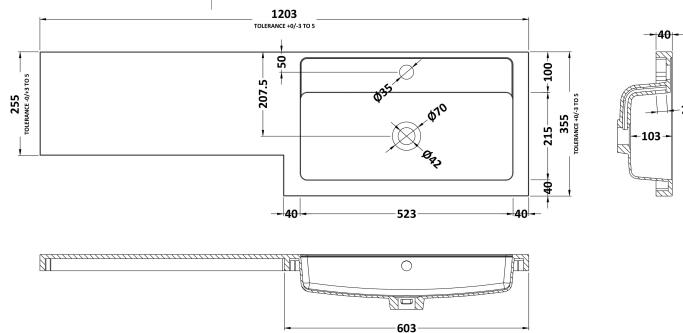

Packaging Dimensions

Height (mm):	375
Width (mm):	620
Depth (mm):	900
Gross Weight (kg):	21

Packaging Data

Box Colour:	Brown Cardboard Box
Box Qty:	1
Label Size:	100 x 50
Label Colour:	Not Applicable
Label Qty:	0

Sales Code: OFF181

Description: 300 Base Unit (255mm Deep)

Product Dimensions

Height (mm):	864
Width (mm):	300
Depth (mm):	255
Nett Weight (kg):	11

Packaging Dimensions

Height (mm):	290
Width (mm):	325
Depth (mm):	875
Gross Weight (kg):	11.5

Packaging Data

Box Colour:	Brown Cardboard Box
Box Qty:	1
Label Size:	100 x 50
Label Colour:	Not Applicable
Label Qty:	0

Outer Box Dimensions (If Applicable)

Height (mm):	
Width (mm):	
Depth (mm):	
Gross Weight (kg):	
Barcode:	5055275816981

Sales Code: PMB414R

Description: 1200 L Shaped Polymarble Basin Rh

Product Dimensions

Height (mm):	135
Width (mm):	1203
Depth (mm):	355
Nett Weight (kg):	17

Packaging Dimensions

Height (mm):	190
Width (mm):	420
Depth (mm):	1260
Gross Weight (kg):	17