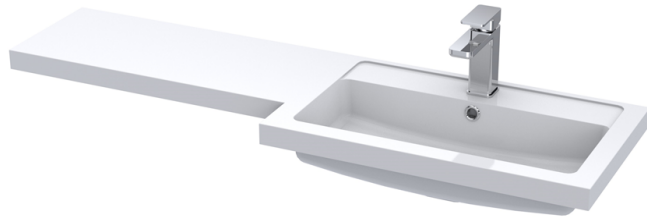

Sales Code: CBI112

Description: 1200mm Combination - Fd Option 2 - Rh

Packaging Details

Barcode: 5055275887141

Sales Code: OFF108

Description: 600 Vanity Unit (355mm Deep)

Product Dimensions

Height (mm):	864
Width (mm):	600
Depth (mm):	355
Nett Weight (kg):	20.5

Sales Code: OFF181

Description: 300 Base Unit (255mm Deep)

Product Dimensions

Height (mm):	864
Width (mm):	300
Depth (mm):	255
Nett Weight (kg):	11

Packaging Dimensions

Height (mm):	290
Width (mm):	325
Depth (mm):	875
Gross Weight (kg):	11.5

Product Details

Country of Origin:	China
Fitting Instruction:	No
CE & UKCA:	N/A
FSC Certified Materials:	Yes
Colour:	Gloss White
Construction Method:	Cam & Wood Dowel
Construction Type:	Rigid
Cabinet Finish:	MFC Painted Gloss
Fascia Finish:	Mdf Painted Gloss
Cabinet Thickness (mm):	16
Fascia Thickness (mm):	18
Drawer Included:	No
Drawer Type:	Not Applicable
No of Shelves:	1
Hinge Type:	95 Degree Clip-On Soft Close
Hinge Included:	Yes
Adjustable Legs:	No
Fixings Included:	Yes
Handle Style:	Contemporary
Waste Shroud:	No
Handle Included:	Yes
Handle Type:	Wrapover

Sales Code: PMB414R

Description: 1200 L Shaped Polymarble Basin Rh

Product Dimensions

Height (mm):	135
Width (mm):	1203
Depth (mm):	355
Nett Weight (kg):	17

Packaging Dimensions

Height (mm):	190
Width (mm):	420
Depth (mm):	1260
Gross Weight (kg):	17