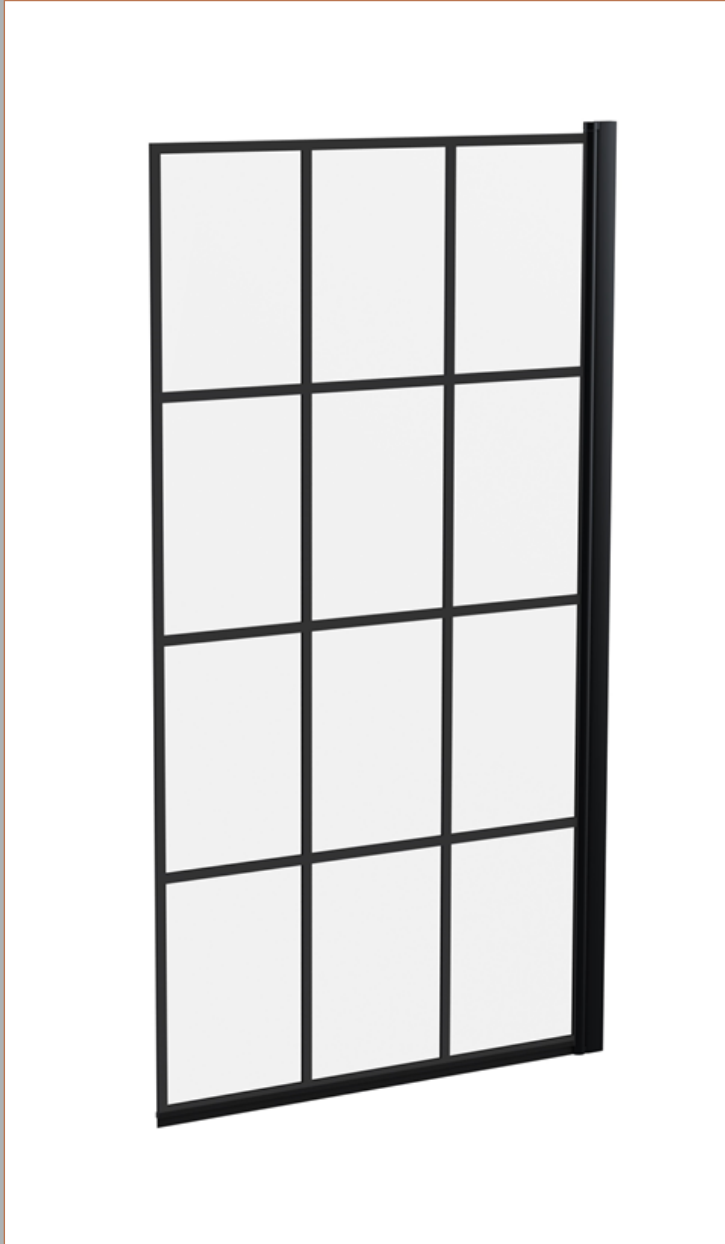

Sales Code: NSSQBF

Description: Square Framed Bath Screen (6)

Product Dimensions

Height (mm):	1430
Width (mm):	790
Depth (mm):	38
Nett Weight (kg):	18.4

Packaging Dimensions

Height (mm):	55
Width (mm):	810
Length (mm):	1460
Gross Weight (kg):	18.4

Packaging Data

Box Colour:	Brown Cardboard Box - Printed
Box Qty:	1
Label Size:	x
Label Colour:	Not Applicable
Label Qty:	0

Outer Box Dimensions (If Applicable)

Height (mm):	
Width (mm):	
Depth (mm):	
Length (mm):	
Gross Weight (kg):	
Barcode:	5056211881261

Product Details

Country of Origin:	China
Fitting Instruction:	No
CE & UKCA:	Yes
Profile Material:	Aluminium
Profile Finish:	Matt Black
Adjustments (mm):	775mm-790mm
Entry Width (mm):	
Swing In Dim (mm):	700mm
Swing Out Dim (mm):	700mm
Radius (mm):	Not Applicable
Glass Thickness (mm):	6
Easy Fit:	No
Easy Clean:	No
Handle Style:	Not Applicable
Handle Material:	Not Applicable
Enclosure Design:	Frameless
Wheel Type:	Not Applicable
Support Bar Included:	Support Bar Not Included
Extras:	None