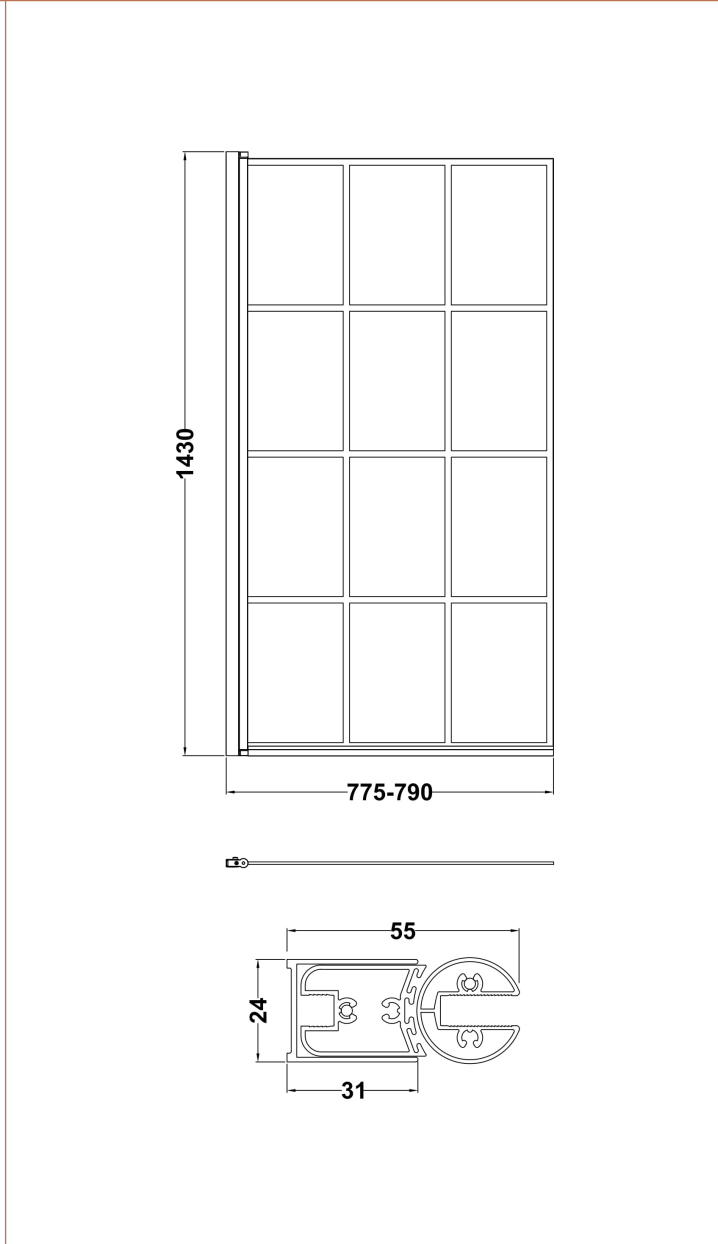

Sales Code: NSSQBF

Description: Square Framed Bath Screen (6)

Product Dimensions

Height (mm):	1430
Width (mm):	790
Depth (mm):	38
Nett Weight (kg):	18.4

Packaging Dimensions

Height (mm):	55
Width (mm):	810
Length (mm):	1460
Gross Weight (kg):	18.4

Packaging Data

Box Colour:	Brown Cardboard Box - Printed
Box Qty:	1
Label Size:	x
Label Colour:	Not Applicable
Label Qty:	0

Outer Box Dimensions (If Applicable)

Height (mm):	
Width (mm):	
Depth (mm):	
Length (mm):	
Gross Weight (kg):	
Barcode:	5056211881261

Product Details

Country of Origin:	China
Fitting Instruction:	No
CE & UKCA:	Yes
Profile Material:	Aluminium
Profile Finish:	Matt Black
Adjustments (mm):	775mm-790mm
Entry Width (mm):	
Swing In Dim (mm):	700mm
Swing Out Dim (mm):	700mm
Radius (mm):	Not Applicable
Glass Thickness (mm):	6
Easy Fit:	No
Easy Clean:	No
Handle Style:	Not Applicable
Handle Material:	Not Applicable
Enclosure Design:	Frameless
Wheel Type:	Not Applicable
Support Bar Included:	Support Bar Not Included
Extras:	None