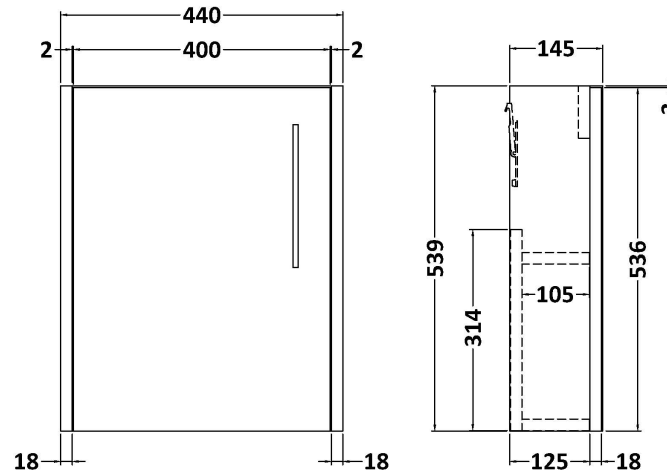

Sales Code: JNU2261L

Description: 440 Wh 1-Door Unit & 1Th Basin Lh

Packaging Details

Barcode: 5056462674155

Sales Code: MOJ2261

Description: 440 Single Door Wall Hung Unit

Product Dimensions

Height (mm):	539
Width (mm):	440
Depth (mm):	145
Nett Weight (kg):	6.5

Packaging Dimensions

Height (mm):	460
Width (mm):	410
Depth (mm):	235
Gross Weight (kg):	7.2

Packaging Data

Box Colour:	Brown Cardboard Box
Box Qty:	1
Label Size:	50 x 100
Label Colour:	White Label
Label Qty:	2

Sales Code: NBV160

Description: Basin Lh 1Th 450 X 220 X 120

Product Dimensions

Height (mm):	120
Width (mm):	450
Depth (mm):	220
Nett Weight (kg):	6.3

Packaging Dimensions

Height (mm):	150
Width (mm):	240
Depth (mm):	475
Gross Weight (kg):	6.8

Packaging Data

Box Colour:	Brown Cardboard Box
Box Qty:	1
Label Size:	100 x 50
Label Colour:	White Label
Label Qty:	2

Outer Box Dimensions (If Applicable)

Height (mm):	
Width (mm):	
Depth (mm):	
Gross Weight (kg):	
Barcode:	5055275890592