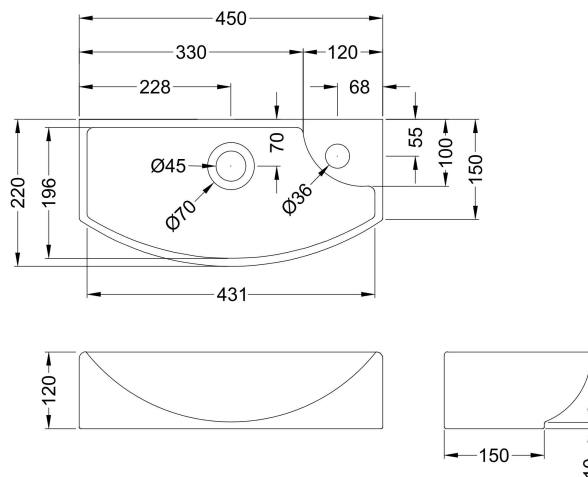

Packaging Dimensions

Height (mm):	460
Width (mm):	410
Depth (mm):	235
Gross Weight (kg):	7.2

Packaging Data

Box Colour:	Brown Cardboard Box
Box Qty:	1
Label Size:	50 x 100
Label Colour:	White Label
Label Qty:	2

Outer Box Dimensions (If Applicable)

Height (mm):	
Width (mm):	
Depth (mm):	
Gross Weight (kg):	
Barcode:	5056462659640

Product Details

Country of Origin:	United Kingdom
Fitting Instruction:	No
CE & UKCA:	N/A
FSC Certified Materials:	Yes
Colour:	Graphite Grey Woodgrain
Construction Method:	Cam & Wood Dowel
Construction Type:	Rigid
Cabinet Finish:	MFC Textured Woodgrain
Fascia Finish:	MFC Textured Woodgrain
Cabinet Thickness (mm):	18
Fascia Thickness (mm):	18
Drawer Included:	No
Drawer Type:	Not Applicable
No of Shelves:	1
Hinge Type:	95 Degree Clip-On Soft Close
Hinge Included:	Yes, Supplied
Adjustable Legs:	No, Not Required
Fixings Included:	Yes
Handle Style:	Modern
Waste Shroud:	Not Applicable
Handle Included:	Yes, Supplied
Handle Type:	D-Shape

Sales Code: NBV160

Description: Basin Lh 1Th 450 X 220 X 120

Product Dimensions

Height (mm):	120
Width (mm):	450
Depth (mm):	220
Nett Weight (kg):	6.3

Packaging Dimensions

Height (mm):	150
Width (mm):	240
Depth (mm):	475
Gross Weight (kg):	6.8

Packaging Data

Box Colour:	Brown Cardboard Box
Box Qty:	1
Label Size:	100 x 50
Label Colour:	White Label
Label Qty:	2

Outer Box Dimensions (If Applicable)

Height (mm):	
Width (mm):	
Depth (mm):	
Gross Weight (kg):	
Barcode:	5055275890592