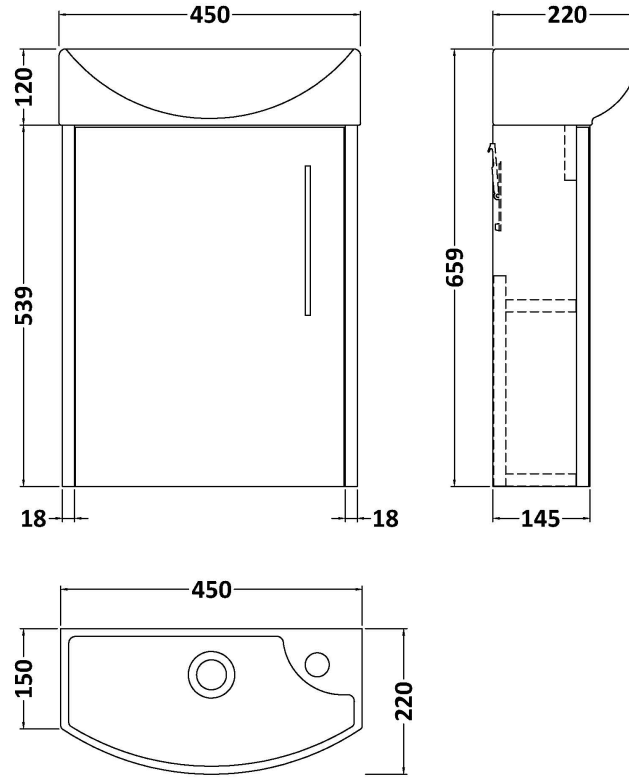

Sales Code: JNU2261L

Description: 440 Wh 1-Door Unit & 1Th Basin Lh

Packaging Details

Barcode: 5056462674155

Sales Code: MOJ2261

Description: 440 Single Door Wall Hung Unit

Product Dimensions

Height (mm):	539
Width (mm):	440
Depth (mm):	145
Nett Weight (kg):	6.5

Packaging Dimensions

Height (mm):	460
Width (mm):	410
Depth (mm):	235
Gross Weight (kg):	7.2

Packaging Data

Box Colour:	Brown Cardboard Box
Box Qty:	1
Label Size:	50 x 100
Label Colour:	White Label
Label Qty:	2

Outer Box Dimensions (If Applicable)

Height (mm):	
Width (mm):	
Depth (mm):	
Gross Weight (kg):	
Barcode:	5056462659640

Product Details

Country of Origin:	United Kingdom
Fitting Instruction:	No
CE & UKCA:	N/A
FSC Certified Materials:	Yes
Colour:	Graphite Grey Woodgrain
Construction Method:	Cam & Wood Dowel
Construction Type:	Rigid
Cabinet Finish:	MFC Textured Woodgrain
Fascia Finish:	MFC Textured Woodgrain
Cabinet Thickness (mm):	18
Fascia Thickness (mm):	18
Drawer Included:	No
Drawer Type:	Not Applicable
No of Shelves:	1
Hinge Type:	95 Degree Clip-On Soft Close
Hinge Included:	Yes, Supplied
Adjustable Legs:	No, Not Required
Fixings Included:	Yes
Handle Style:	Modern
Waste Shroud:	Not Applicable
Handle Included:	Yes, Supplied
Handle Type:	D-Shape

Sales Code: NBV160

Description: Basin Lh 1Th 450 X 220 X 120

Product Dimensions

Height (mm):	120
Width (mm):	450
Depth (mm):	220
Nett Weight (kg):	6.3

Packaging Dimensions

Height (mm):	150
Width (mm):	240
Depth (mm):	475
Gross Weight (kg):	6.8