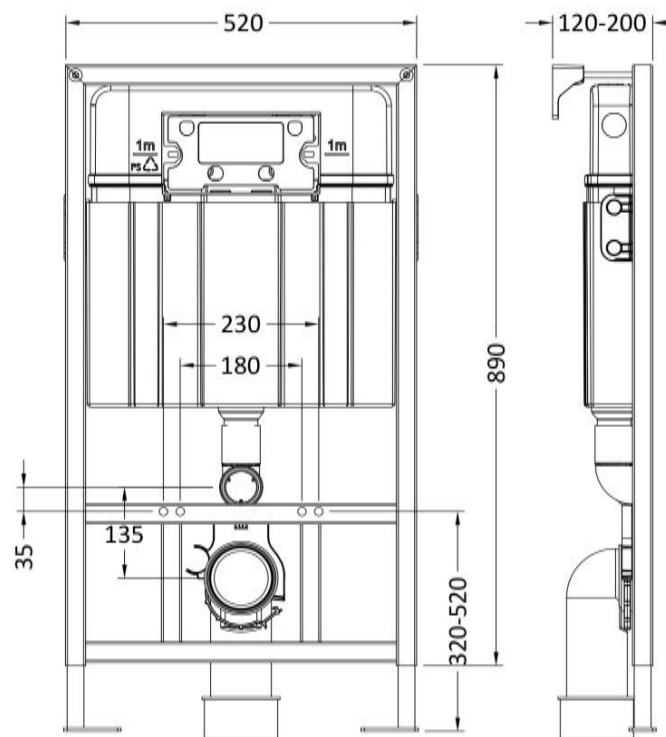

### Product Dimensions

Length (mm):	
Width (mm):	520
Height (mm):	890
Depth (mm):	204
Nett Weight (kg):	11.36

### Packaging Dimensions

Height (mm):	195
Width (mm):	510
Depth (mm):	850
Gross Weight (kg):	11.36

**Sales Code:** XTY009PR

**Description:** Round Dual Flush Push Button

**Product Dimensions**

Length (mm):	
Width (mm):	267
Height (mm):	170
Depth (mm):	11
Nett Weight (kg):	0.5

**Packaging Dimensions**

Height (mm):	290
Width (mm):	220
Depth (mm):	50
Gross Weight (kg):	0.5

**Sales Code:** XTY009PS

**Description:** Square Dual Flush Push Button

**Product Dimensions**

Length (mm):	
Width (mm):	267
Height (mm):	170
Depth (mm):	11
Nett Weight (kg):	0.5

**Packaging Dimensions**

Height (mm):	290
Width (mm):	220
Depth (mm):	50
Gross Weight (kg):	0.5