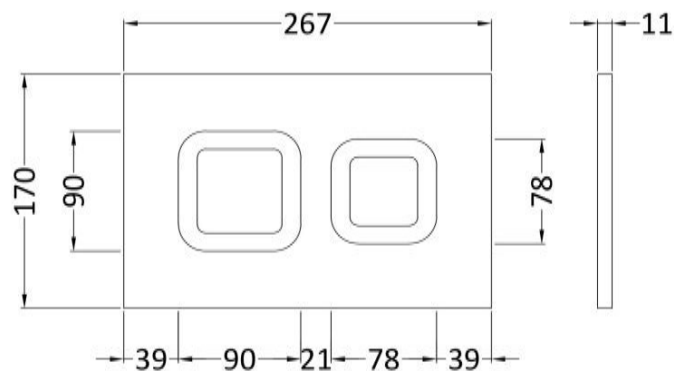

### Product Dimensions

Length (mm):	
Width (mm):	520
Height (mm):	890
Depth (mm):	204
Nett Weight (kg):	11.36

**Sales Code:** XTY009PR

**Description:** Round Dual Flush Push Button

**Product Dimensions**

Length (mm):	
Width (mm):	267
Height (mm):	170
Depth (mm):	11
Nett Weight (kg):	0.5

**Packaging Dimensions**

Height (mm):	290
Width (mm):	220
Depth (mm):	50
Gross Weight (kg):	0.5

**Packaging Data**

Box Colour:	Brown Cardboard Box
Box Qty:	1
Label Size:	100 x 50
Label Colour:	White Label
Label Qty:	2

**Outer Box Dimensions (If Applicable)**

Height (mm):	
Width (mm):	
Length (mm):	
Depth (mm):	
Gross Weight (kg):	0
Barcode:	5056211855279

**Sales Code:** XTY009PS

**Description:** Square Dual Flush Push Button

**Product Dimensions**

Length (mm):	
Width (mm):	267
Height (mm):	170
Depth (mm):	11
Nett Weight (kg):	0.5

**Packaging Dimensions**

Height (mm):	290
Width (mm):	220
Depth (mm):	50
Gross Weight (kg):	0.5