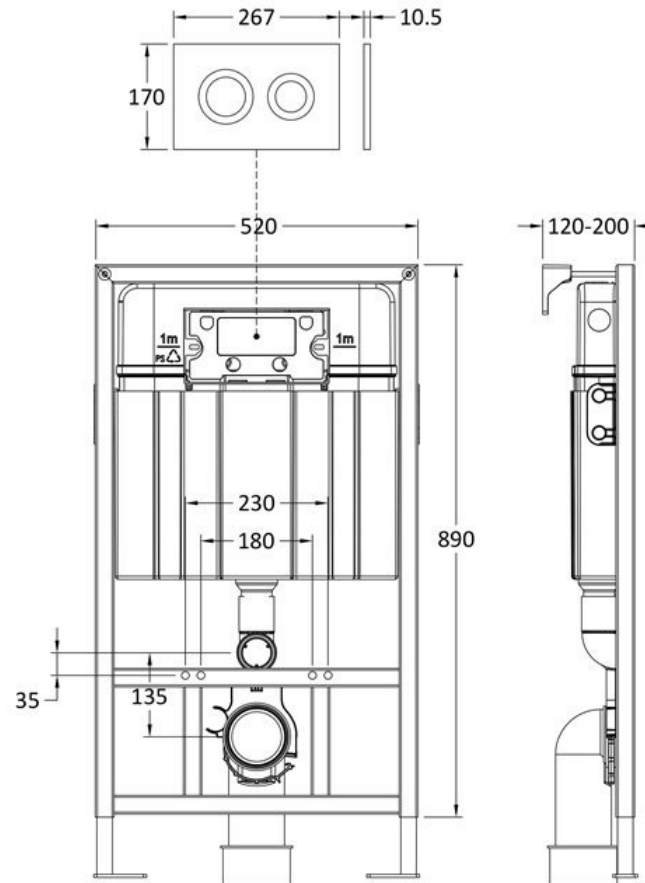

Sales Code: XTY007R

Description: Dual Flush Conc Cist Frame Round Plate

Packaging Details

Barcode: 5056678496343