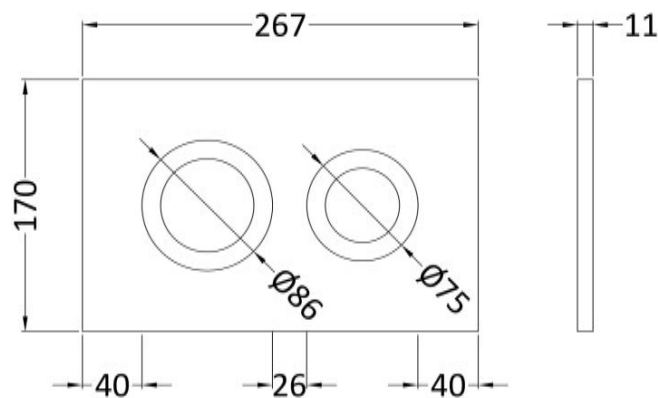

### Product Dimensions

Length (mm):	
Width (mm):	520
Height (mm):	890
Depth (mm):	204
Nett Weight (kg):	11.36

### Outer Box Dimensions (If Applicable)

Height (mm):	
Width (mm):	
Length (mm):	
Depth (mm):	
Gross Weight (kg):	
Barcode:	5056678477311

**Sales Code:** XTY009PR

**Description:** Round Dual Flush Push Button

**Product Dimensions**

Length (mm):	
Width (mm):	267
Height (mm):	170
Depth (mm):	11
Nett Weight (kg):	0.5

**Packaging Dimensions**

Height (mm):	290
Width (mm):	220
Depth (mm):	50
Gross Weight (kg):	0.5

**Sales Code:** XTY009PS

**Description:** Square Dual Flush Push Button

**Product Dimensions**

Length (mm):	
Width (mm):	267
Height (mm):	170
Depth (mm):	11
Nett Weight (kg):	0.5

**Packaging Dimensions**

Height (mm):	290
Width (mm):	220
Depth (mm):	50
Gross Weight (kg):	0.5